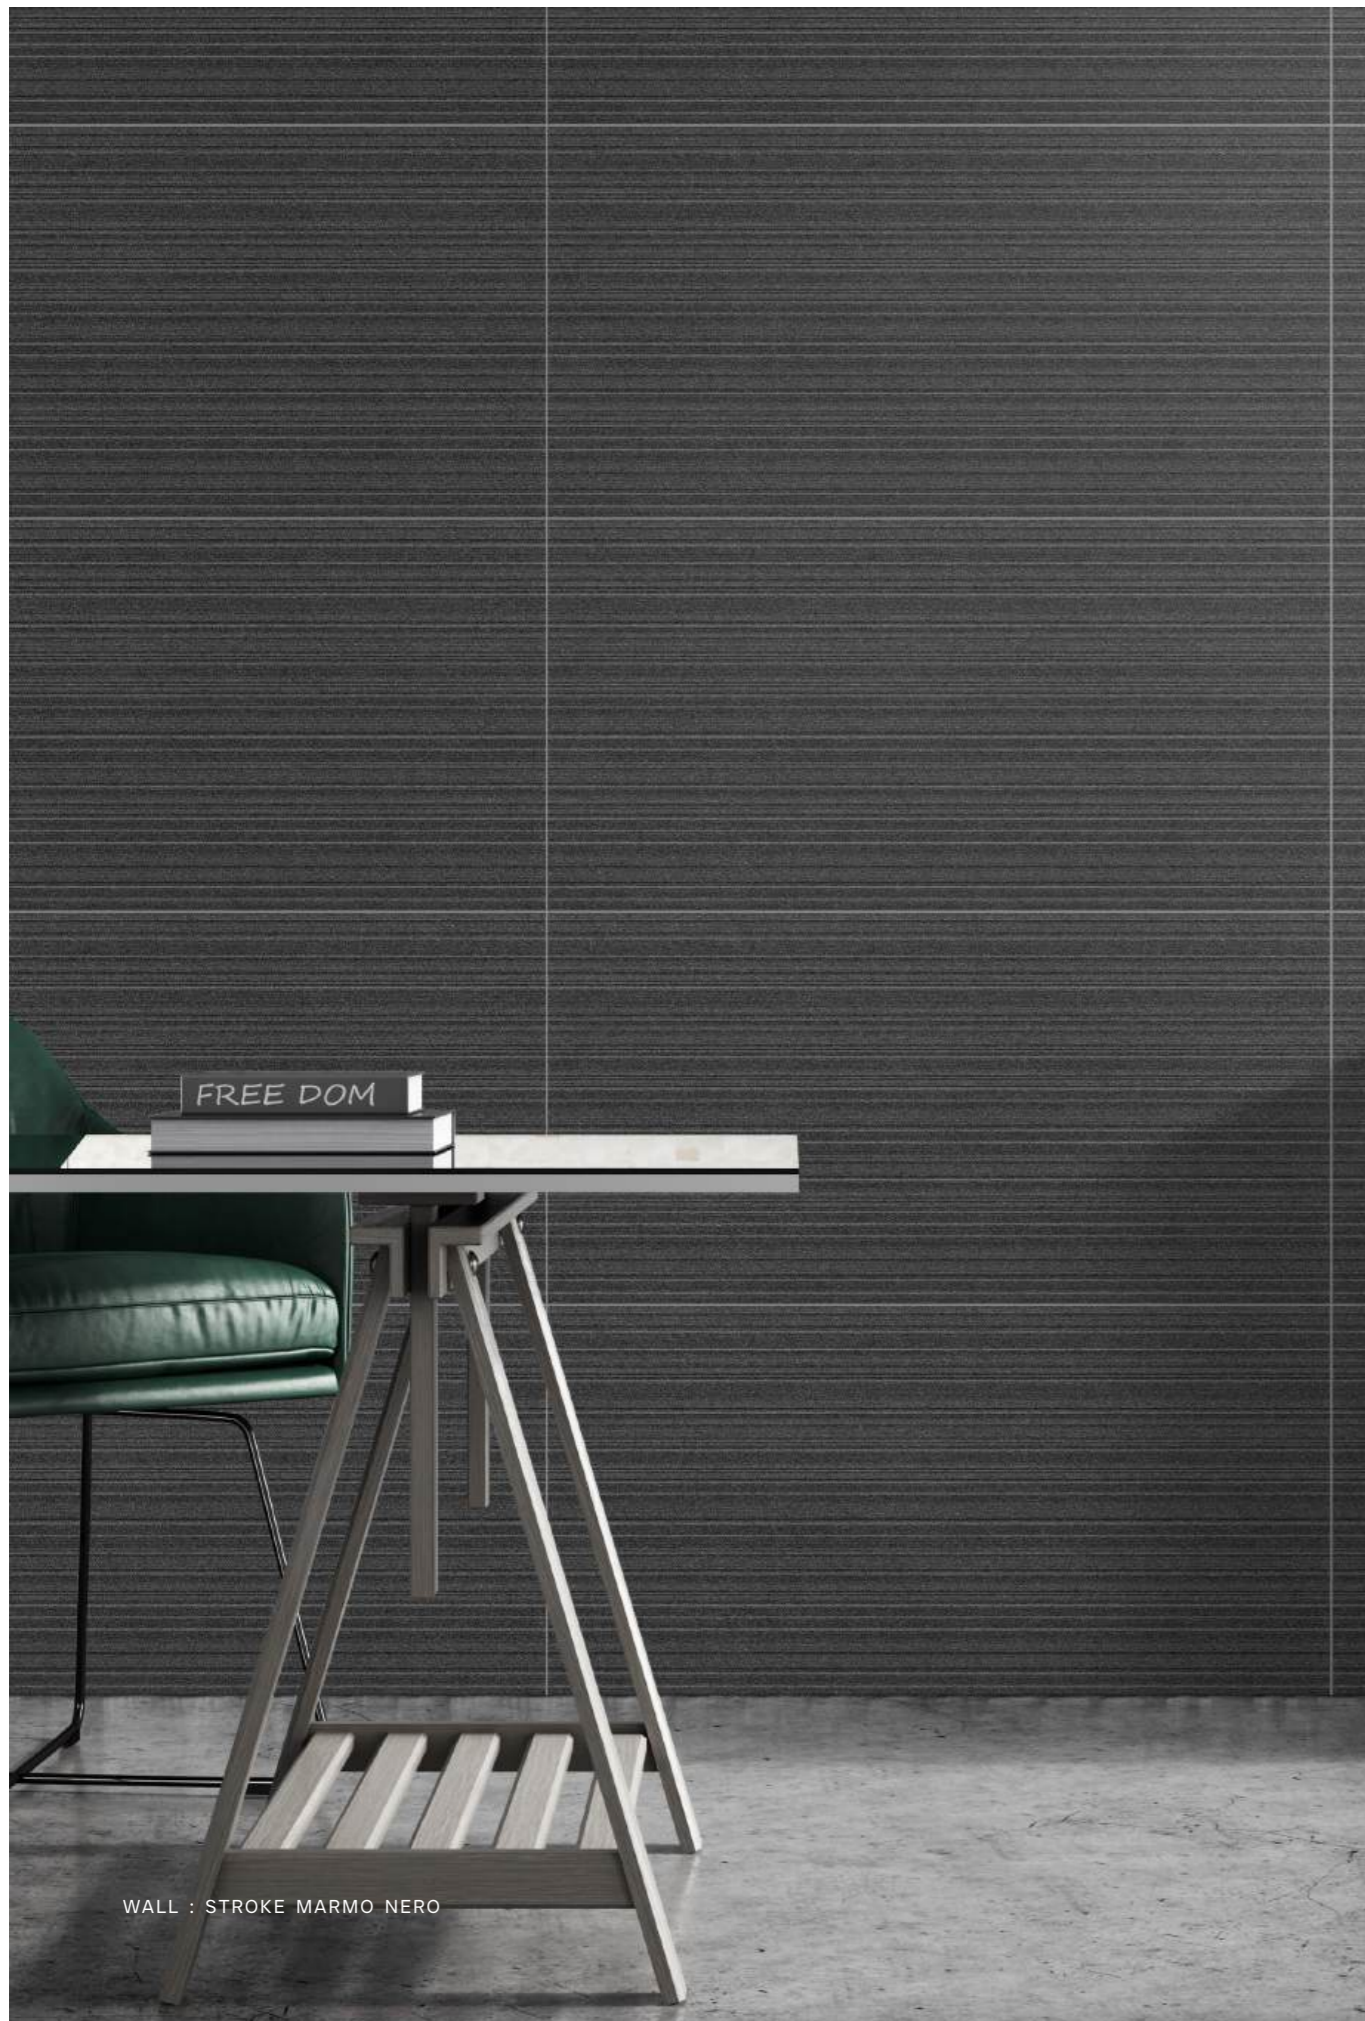

WALL : STROKE MARMO NERO

600x1200mm

Series : Marmo Decor | Surface : Matt | Body : Homogeneous | Thickness : 9mm