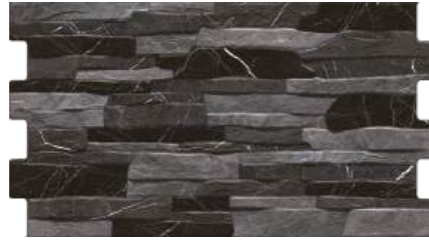

Desert Black