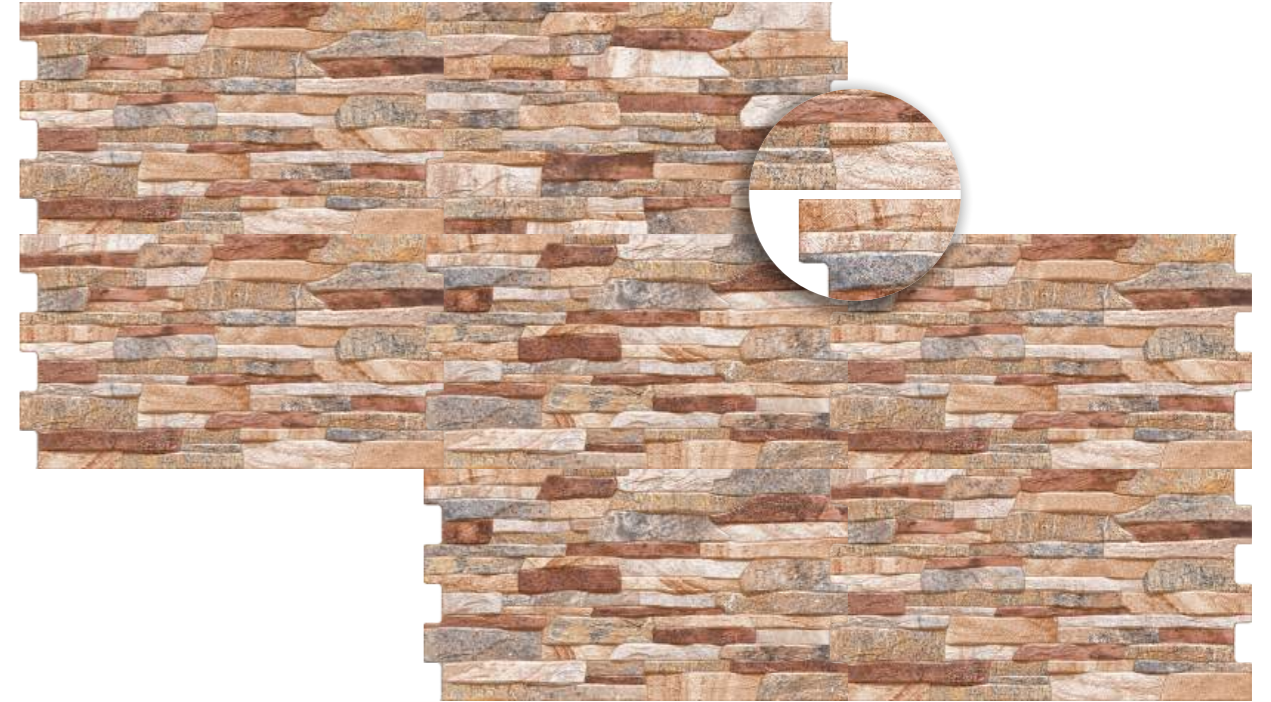

Desert Brown