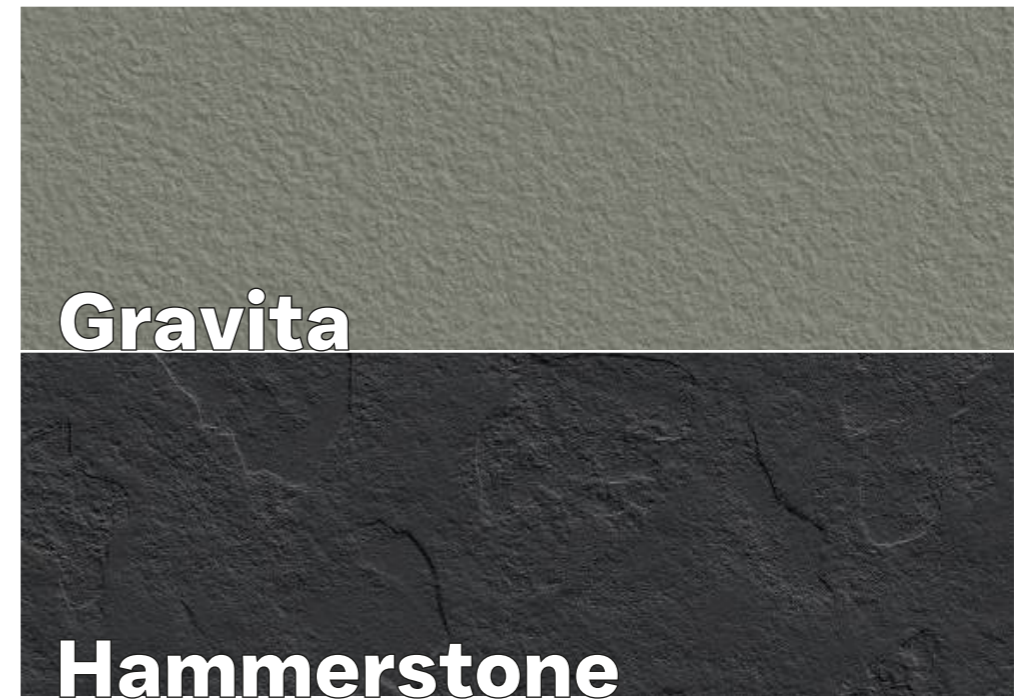

Homogeneous Body Matrix

DESIGN NAME	SURFACE		PUNCH	
	MATT	POLISHED	GRAVITA	HAMMERSTONE
PRISTONE	◆	◆	◆	
LEPOLA BLACK	◆		◆	◆
LEPOLA WHITE	◆		◆	◆
MARMO NERO	◆	◆	◆	
MARMO SILVER	◆	◆	◆	
MARMO BROWN	◆	◆	◆	
GRIPSOM BEIGE	◆	◆	◆	
GRIPSOM DOVE	◆	◆	◆	
GRIPSOM VERDE	◆		◆	◆
GRIPSOM GREY LT	◆		◆	◆
GRIPSOM GREY DK	◆		◆	◆
MUD	◆	◆	◆	

The tabular data specifies tiles indistinct surfaces & punch styles.

Available Punches