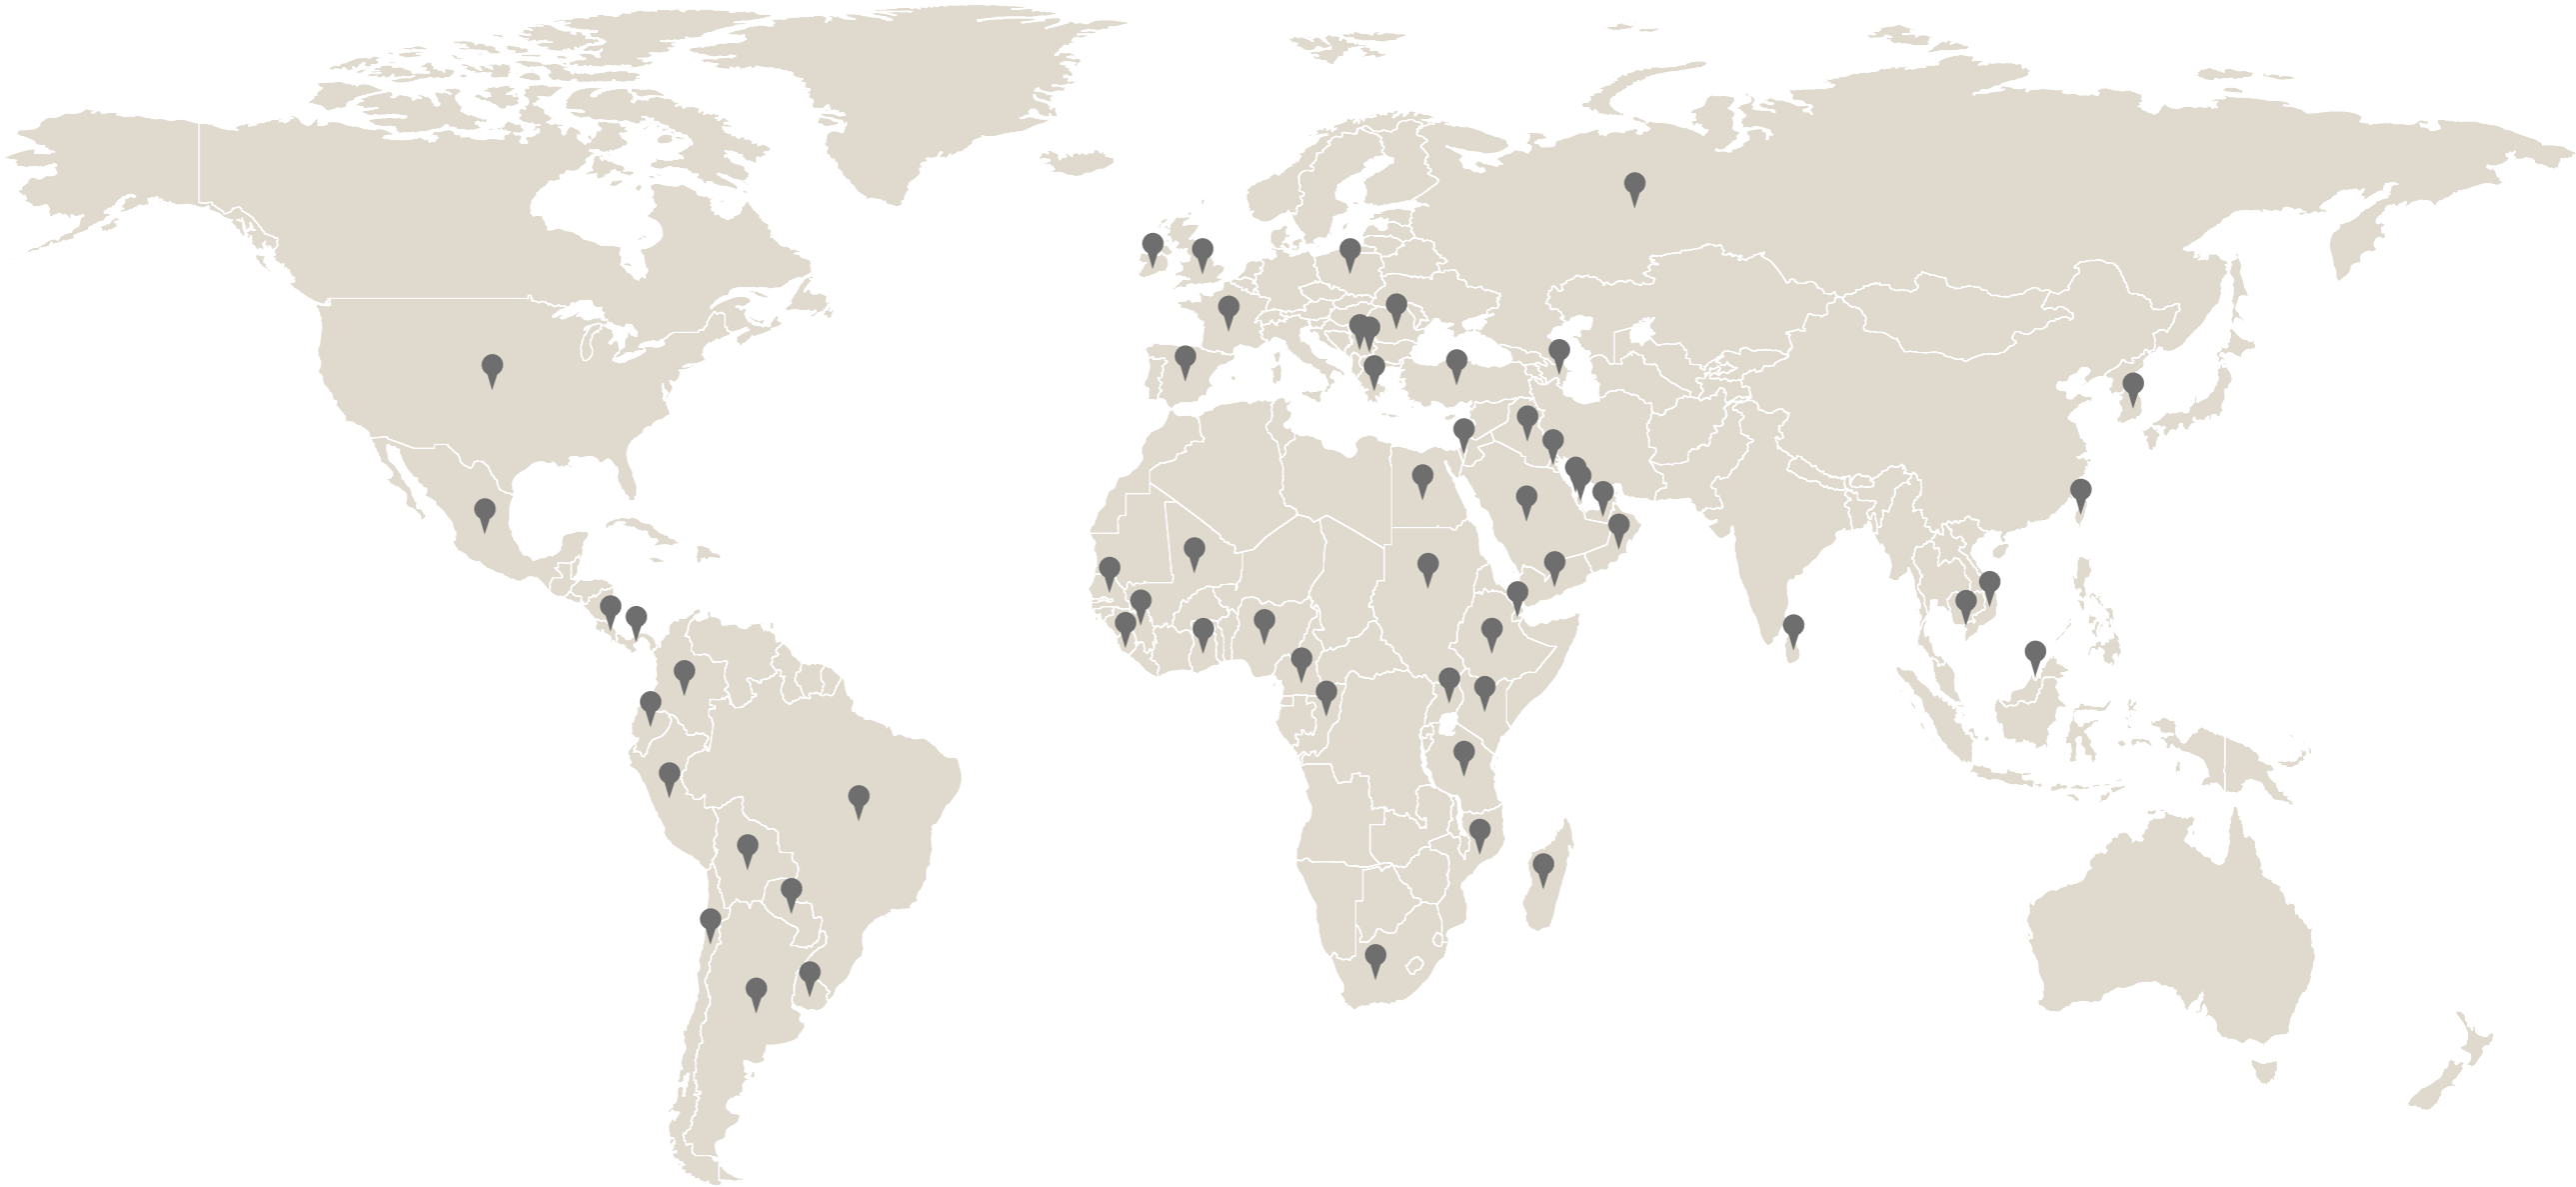

International Presence

Total Size of Export
6000+ Containers Per Year

Exclusive Varmora Showrooms

- China
- Colombia
- Egypt
- Ethiopia
- Iraq
- Kuwait
- Mauritius
- Spain
- Taiwan
- Tanzania
- Ukraine
- Uae
- Korea
- Uzbekistan
- Lithuania

Total size of export **6k** container per year

One of the top exporters since last **3** years

Exporting to more than **85** countries

For Overseas Inquiry :
VARMORA GRANITO LIMITED : 8-A, National Highway At Dhuva,
Tal. Wankaner, Dist. Rajkot, Gujarat, India, 363641
Contact No.: +91 97277 77791, E-mail: exports@varmora.com

- Albania
- Armenia
- Australia
- Bahrain
- Belarus
- Belgium
- Bulgaria
- Colombia
- Corinto
- Costa Rica
- Croatia
- Dominica
- Canada
- Ecuador
- Ethiopia
- Egypt
- El Salvador
- France
- Georgia
- Greece
- Guatemala
- Honduras
- Hungary
- Indonesia
- Iraq
- Ireland
- Israel
- Italy
- Jamaica
- Jordan
- Kazakhstan
- Korea
- Kosovo
- Kuwait
- Kyrgyzstan
- Lebanon
- Liberia
- Libya
- Lithuania
- Macedonia
- Maldives
- Mali
- Mauritius
- Mexico
- Morocco
- Namibia
- New Zealand
- Nicaragua
- Oman
- Panama
- Peru
- Philippines
- Poland
- Portugal
- Qatar
- R. Dominicana
- Romania
- Russia
- Senegal
- Serbia
- Sierra Leone
- South Africa
- Spain
- Taiwan
- Tajikistan
- Tanzania
- Thailand
- Trinidad & Tobago
- Tunisia
- Turkey
- Uae
- Uk
- Ukraine
- Usa
- Uzbekistan
- Venezuela
- Vietnam