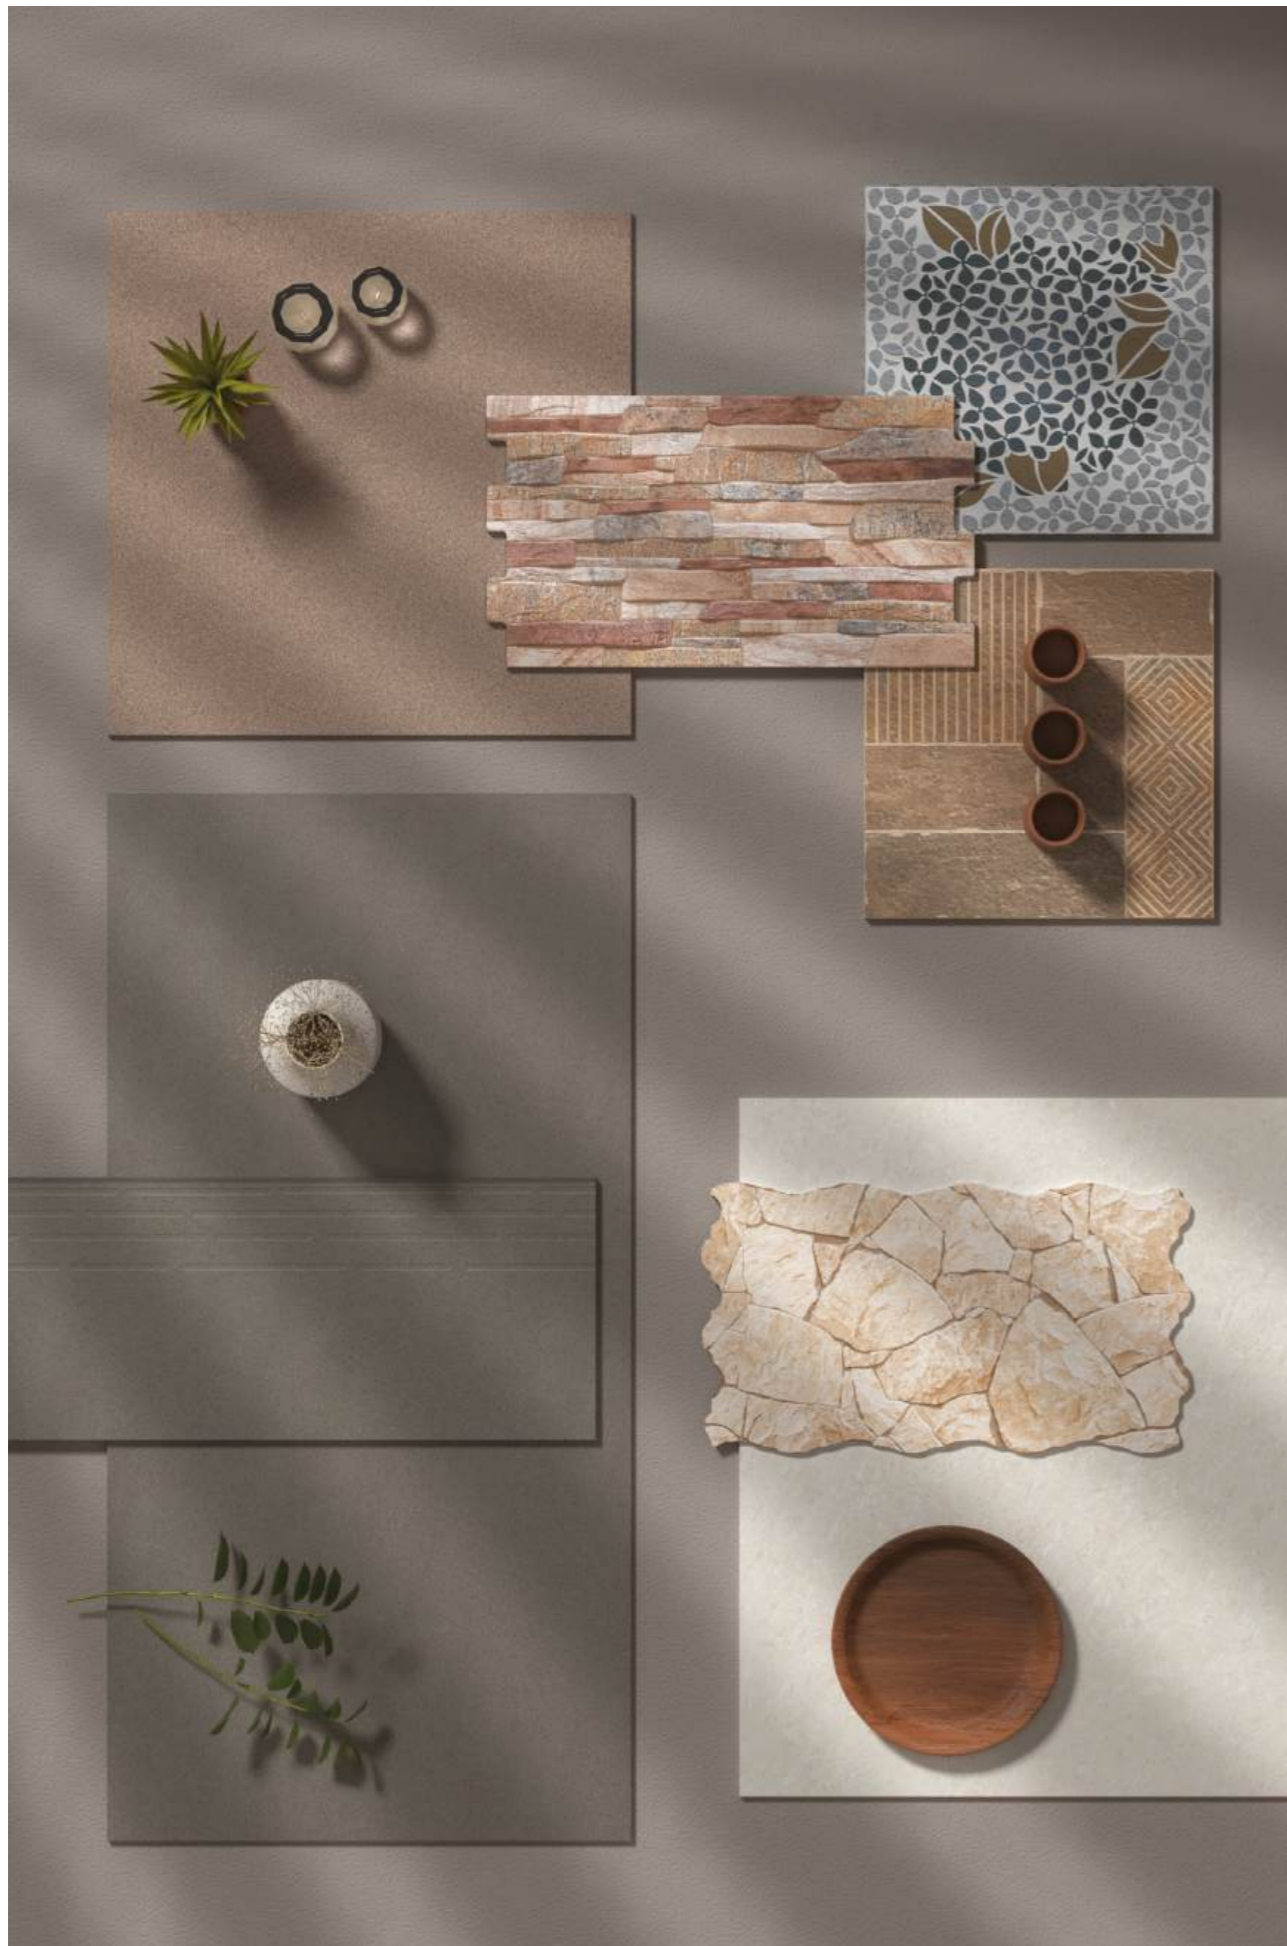

Smart features for a better space!

Easy Cleaning And Care

With the user-friendly and low-porosity features, these pieces are easy to maintain.

Highly Durable

With high resilience against wear & tear, these pieces are long-lasting.

Heat-Resistant

Absorbs heat due to dense and durable materials, making these pieces highly efficient.

Low Water Absorption

Easily absorbs water due to non-absorbent features, making them durable.

Anti-Skid

Slip-resistant pieces that enhance the durability of your space, efficiently.

Resistance To Stains

Backed with increased friction, making these pieces apt for moisture-prone areas.

Low Maintenance

With enhanced resilience, these tiles make cleaning a breeze.

Abrasion Resistance

These dimensionally stable, durable pieces can withstand heavy loads easily.

Suitable For Outdoor & Indoor

Crafted flexible and multi-use, the pieces fit any project and can cater to modern-day demands.

Eco Friendly

Made with quality materials that are sustainable and built to last.

Scratch Resistance

Ensuring a longer age for your space through our scratch-resistant pieces.