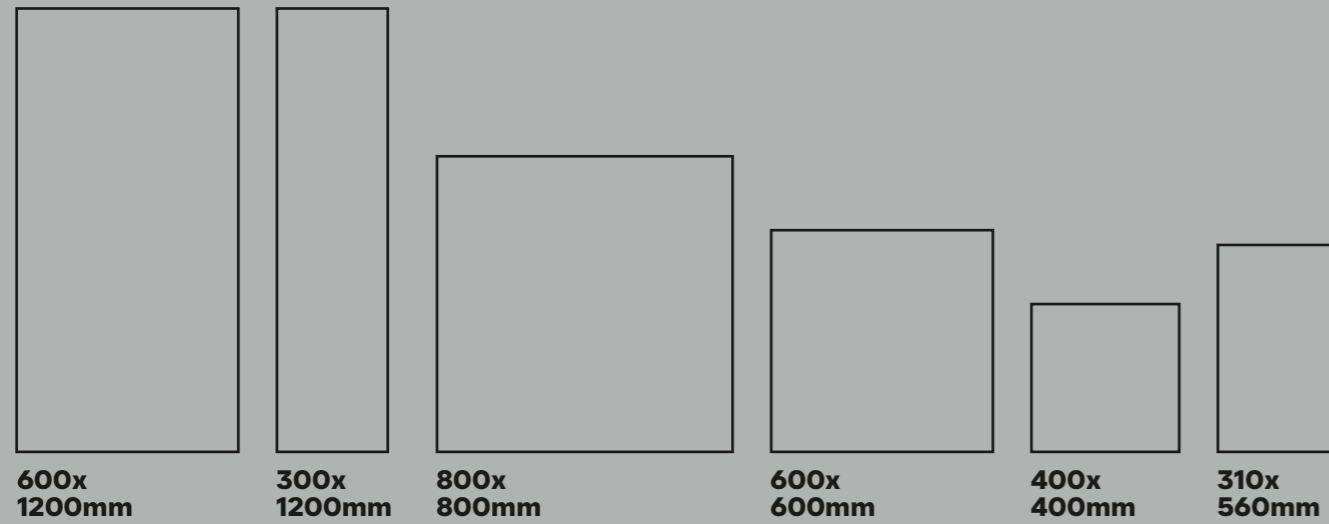

Perspectives that sync with modern needs

With a vivid range of surfaces that are meant to provide a dynamic solution to your space, we have a collection that enhances your space with its dynamic size range and adds a durable touch to your space.

Polished, Matt & Rustic Matt