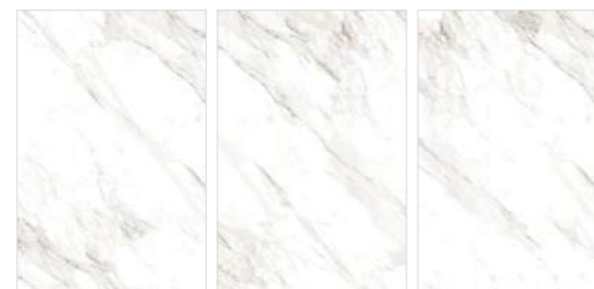

INFINITY
CALCUTTA LIME

Scan to View

Random : 3
Series : Porso Silver
Surface : Polished
Thickness : 15mm
Body : Toned (White)

Floor : Calcutta Borghini | 1200x1800mm

Available Size :
1200x1800mm

CALCUTTA
BORGHINI