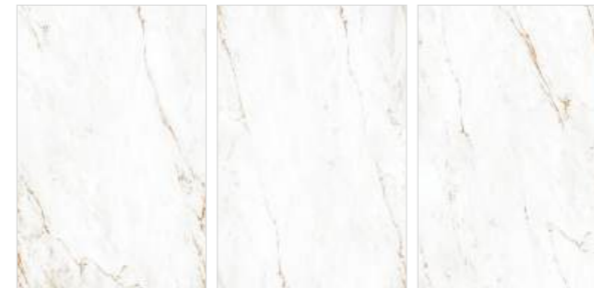

CARRARA
GEONA GOLD

Scan to View

Random : 3
Series : Porso Silver
Surface : Polished
Thickness : 15mm
Body : Toned (White)