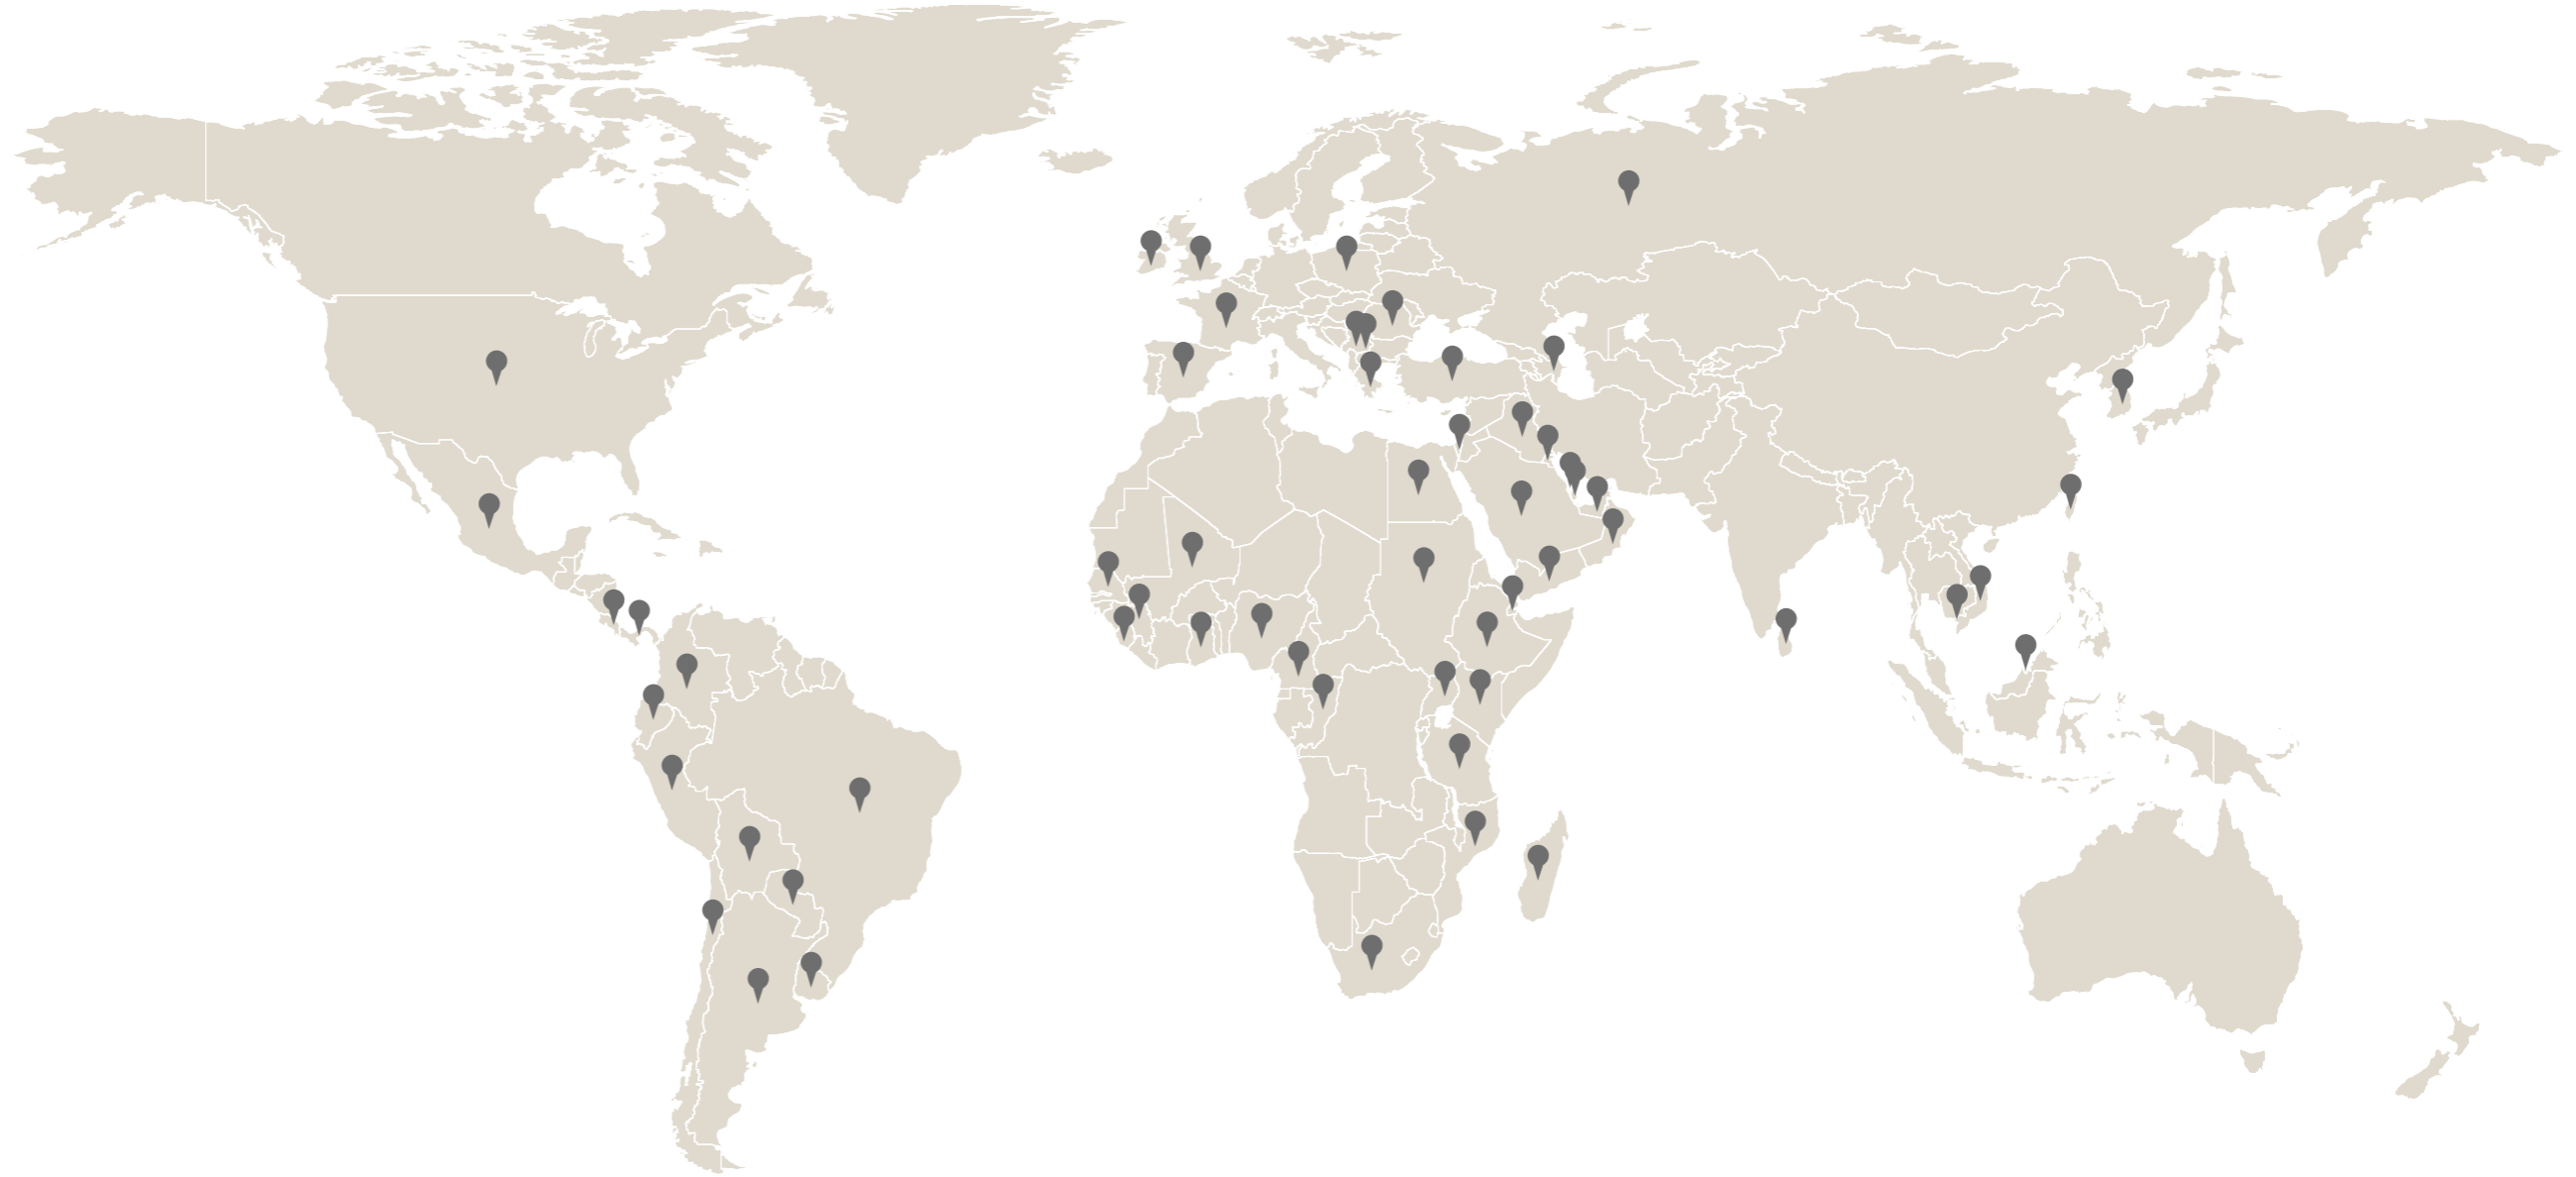

International Presence

Total Size of Export
6000+ Containers Per Year

Exclusive Varmora Showrooms

China	Taiwan
Colombia	Tanzania
Egypt	Ukraine
Ethiopia	Uae
Iraq	Korea
Kuwait	Uzbekistan
Mauritius	Lithuania
Spain	

Total size of export **6k** container per year

One of the top exporters since last **3** years

Exporting to more than **85** countries

For Overseas Inquiry :
VARMORA GRANITO LIMITED : 8-A, National Highway At Dhruva,
Tal. Wankaner, Dist. Rajkot, Gujarat, India, 363641
Contact No.: +91 97277 77791, E-mail: exports@varmora.com

Albania	Ecuador	Israel	Macedonia	Poland	Tanzania
Armenia	Ethiopia	Italy	Maldives	Portugal	Thailand
Australia	Egypt	Jamaica	Mali	Qatar	Trinidad & Tobago
Bahrain	El Salvador	Jordan	Mauritius	R. Dominicana	Tunisia
Belarus	France	Kazakhstan	Mexico	Romania	Turkey
Belgium	Georgia	Korea	Morocco	Russia	Uae
Bulgaria	Greece	Kosovo	Namibia	Senegal	Uk
Colombia	Guatemala	Kuwait	New Zealand	Serbia	Ukraine
Corinto	Honduras	Kyrgyzstan	Nicaragua	Sierra Leone	Usa
Costa Rica	Hungary	Lebanon	Oman	South Africa	Uzbekistan
Croatia	Indonesia	Liberia	Panama	Spain	Venezuela
Dominica	Iraq	Libya	Peru	Taiwan	Vietnam
Canada	Ireland	Lithuania	Philippines	Tajikistan