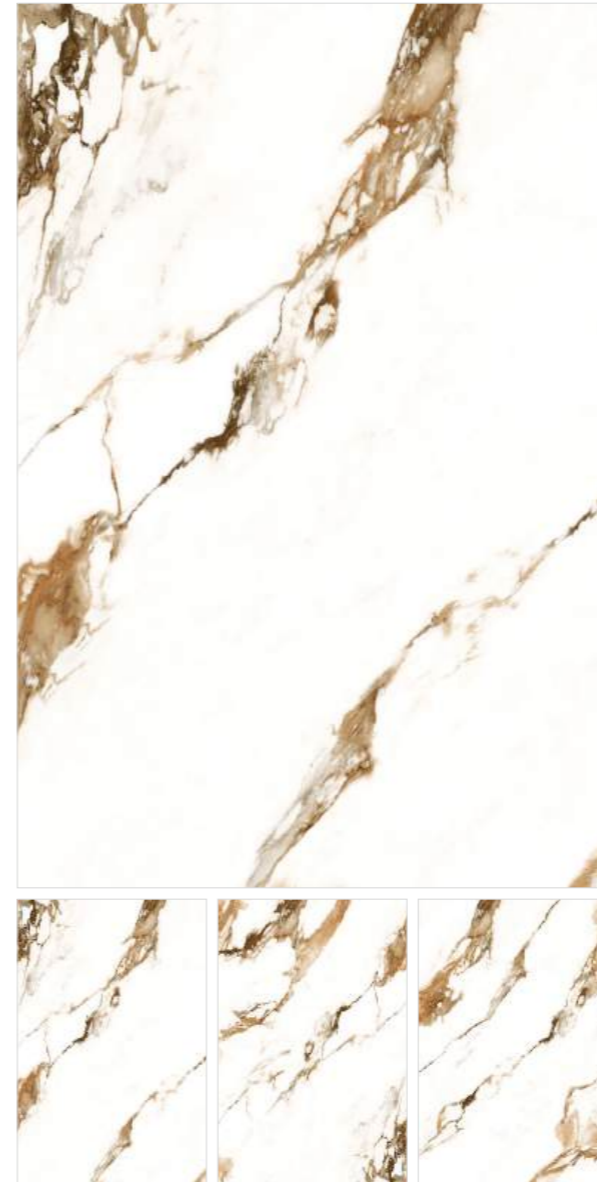

Available Size :
1200x1800mm

XENON

Scan to View

Random : 3
Series : Orra Diamond
Surface : Orra
Thickness : 15mm
Body : Toned (White)

Table Front Side : Xenon | 1200x1800mm