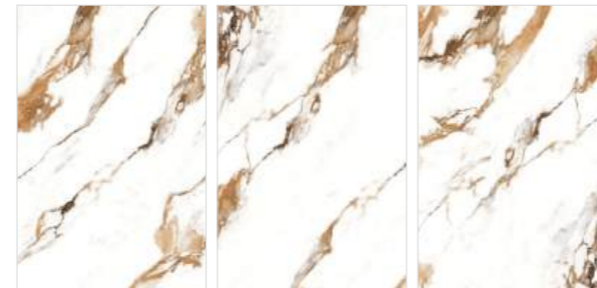

Available Size :
1200x1800mm

LEVIN
NATURAL

Scan to View

Random : 3
Series : Porso Silver
Surface : Polished
Thickness : 15mm
Body : Toned (White)

SPANISH
BIANCO

Scan to View

Random : 3
Series : Porso Silver
Surface : Polished
Thickness : 15mm
Body : Toned (White)