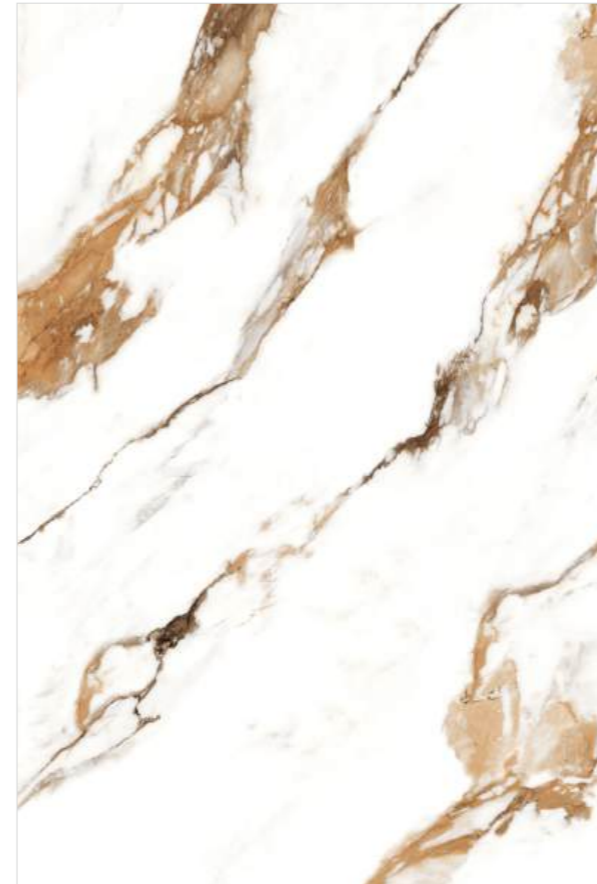

Available Size :
1200x1800mm

LEVIN
NATURAL

Scan to View

Random : 3
Series : Porso Silver
Surface : Polished
Thickness : 15mm
Body : Toned (White)

SPANISH
BIANCO

Scan to View

Random : 3
Series : Porso Silver
Surface : Polished
Thickness : 15mm
Body : Toned (White)