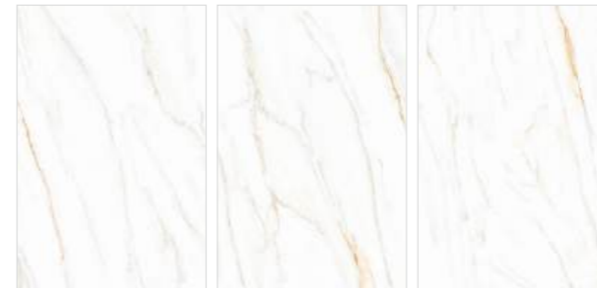

ASPIRE
BIANCO

Scan to View

Random : 3
Series : Porso Rocker
Surface : Rocker
Thickness : 15mm
Body : Toned (White)