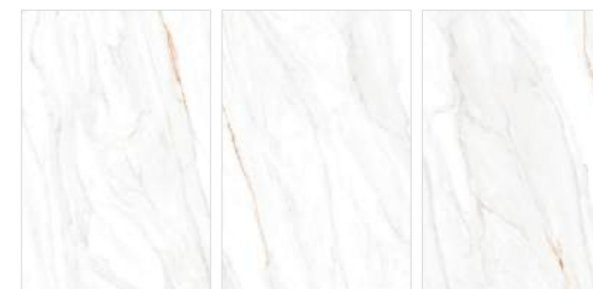

STATUARIO
ASPAIR

Scan to View

Random : 3
Series : Porso Silver
Surface : Polished
Thickness : 15mm
Body : Toned (White)