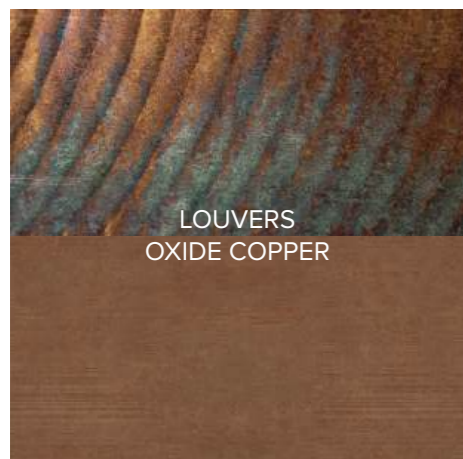

Whimsical tones

The colours of the **Petrozza Collection** tell a saga of muted boundaries, creating a bold outlook for your space. Transform your space into a royal haven with dynamic tones that exude a scenic charm.