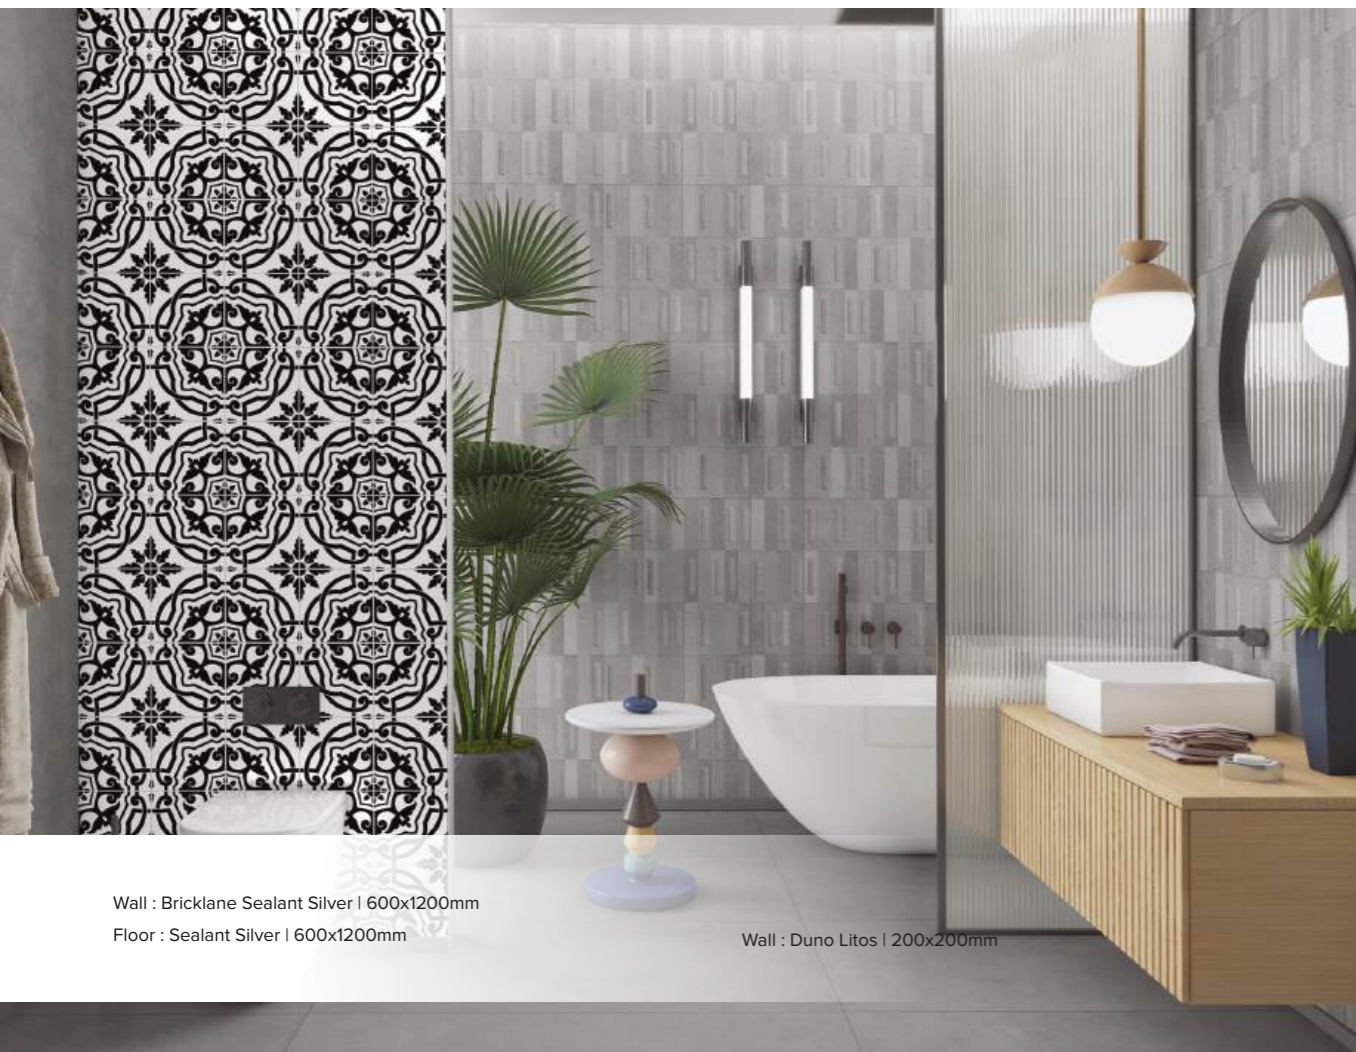

Seamlessly & perfectly matches with the Mini Collection

Series : Antiglare
Surface : Antiglare Matt

Scan to View

Series : Antiglare Structure
Surface : Antiglare Matt

Scan to View

Series : Rocker
Surface : Rocker
Thickness : 8.5mm
Size: 200x200mm

Wall : Bricklane Sealant Silver | 600x1200mm

Floor : Sealant Silver | 600x1200mm

Wall : Duno Litos | 200x200mm