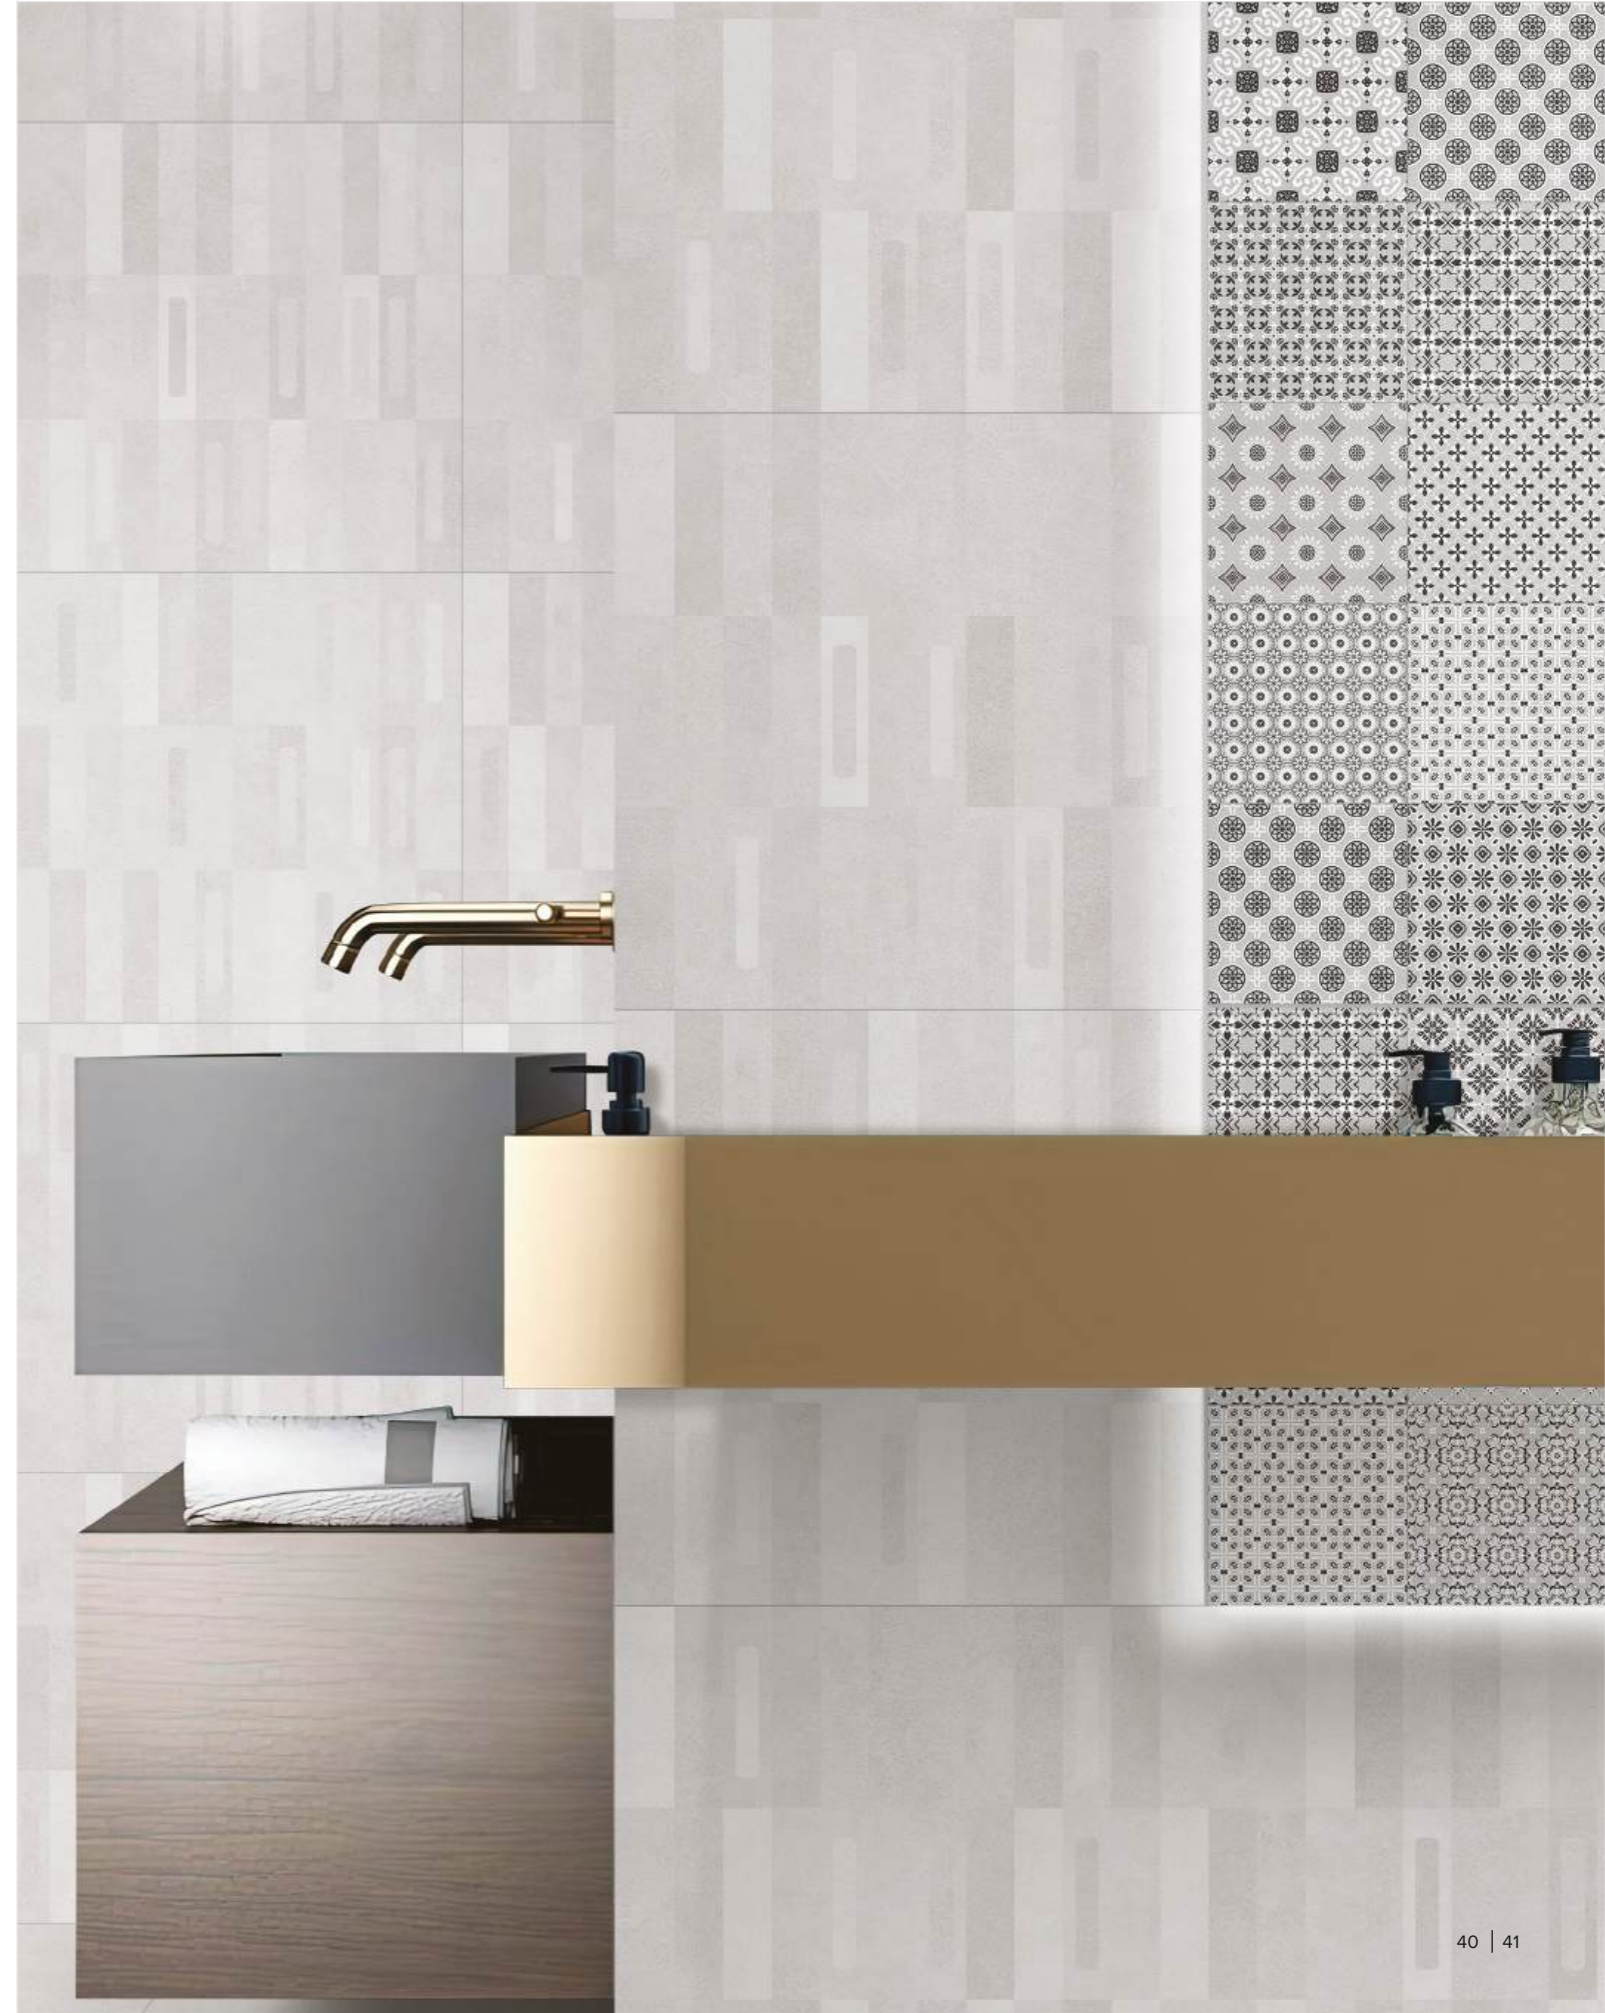

Wall : Gravite Daisy | 200x200mm

Wall : Bricklane Engrave Chiaro | 600x1200mm
Floor : Engrave Chiaro | 600x1200mm

Wall : Engrave Chiaro | 600x1200mm

Engrave Chiaro

Series : Antiglare
Surface : Antiglare Matt