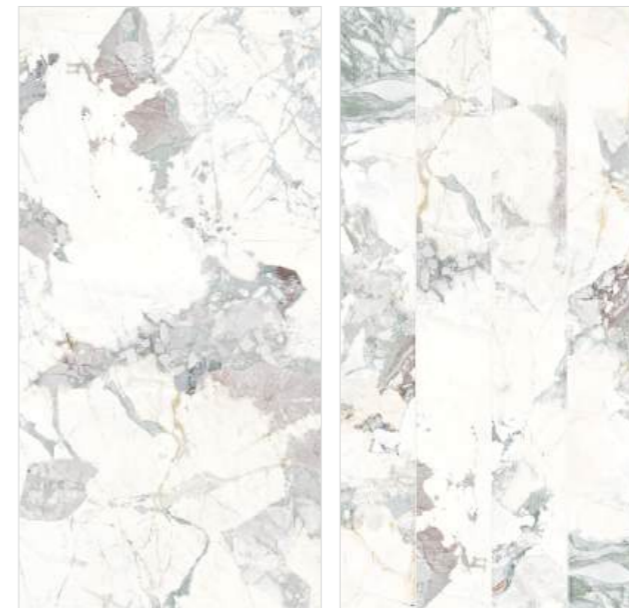

Monti
Venato

Series : Antiglare
Surface : Antiglare Matt

Scan to View

Rock Monti
Venato

Series : Antiglare Structure
Surface : Antiglare Matt

Scan to View

Crisscross

Arenisca Beige