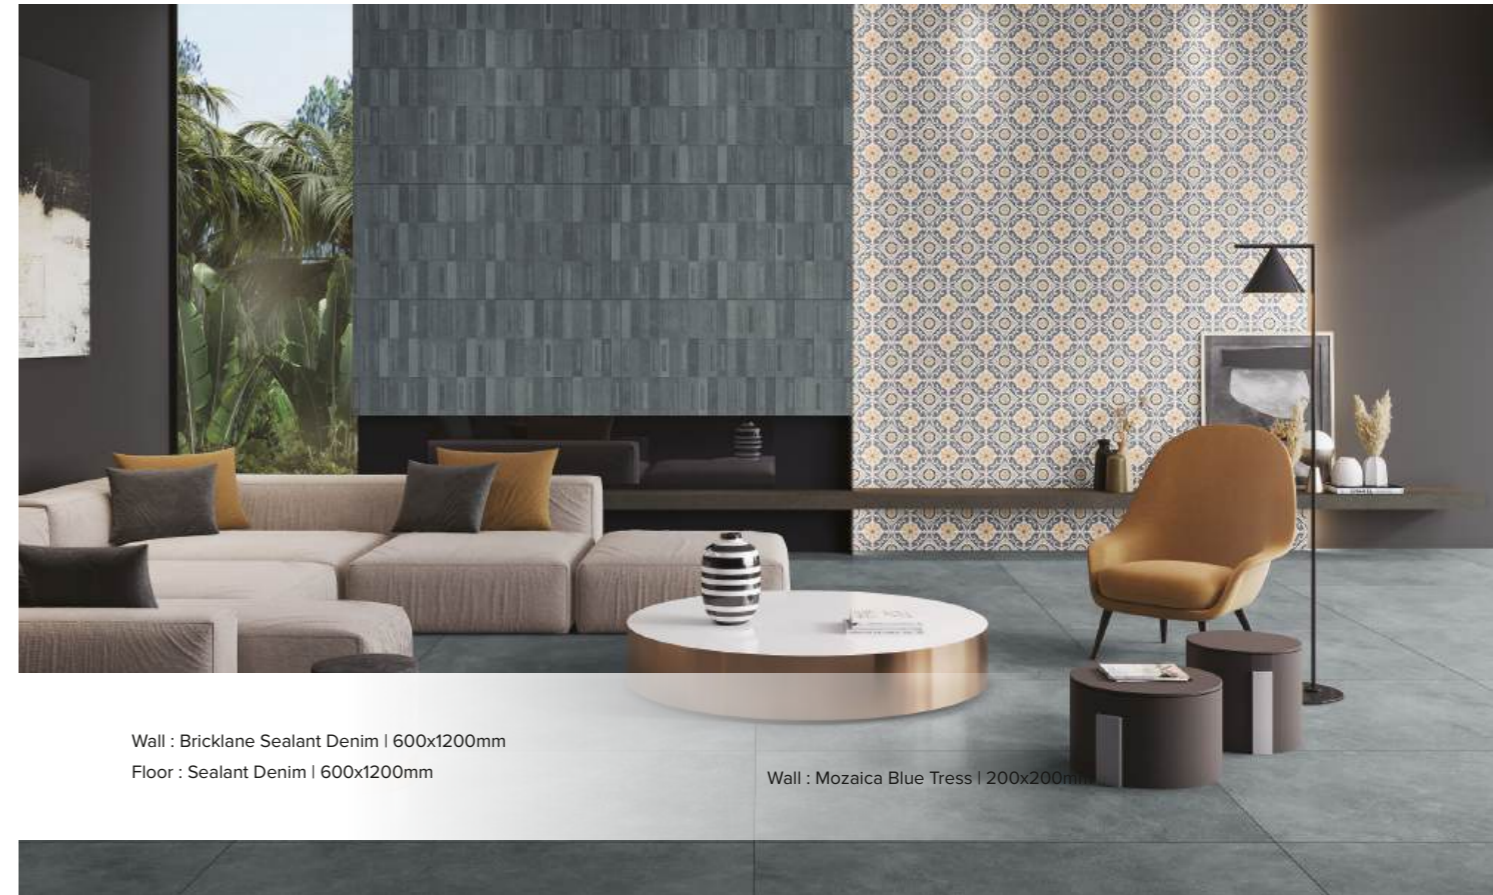

Series : Antiglare Structure
Surface : Antiglare Matt

Scan to View

Marroqui
Mosque

Series : Rocker
Surface : Rocker
Thickness : 8.5mm
Size: 200x200mm

Wall : Bricklane Sealant Denim | 600x1200mm
 Floor : Sealant Denim | 600x1200mm