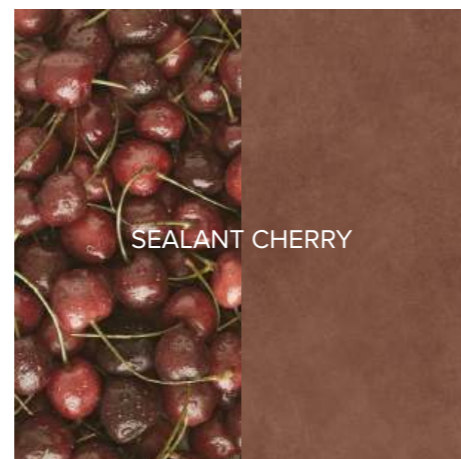

Whimsical tones

The colours of the **Petrozza Collection** tell a saga of muted boundaries, creating a bold outlook for your space. Transform your space into a royal haven with dynamic tones that exude a scenic charm.