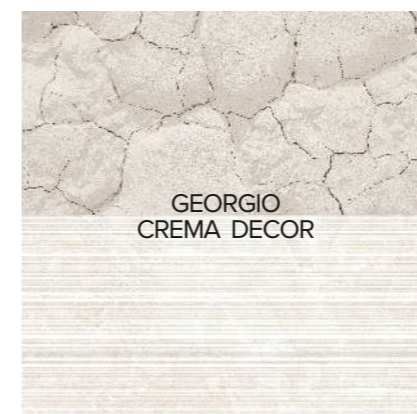

Lively hues

With 15 designs in neutral, warm-toned, and natural-toned colours, the **Forma collection** evokes emotions while captivating the essence of authenticity.