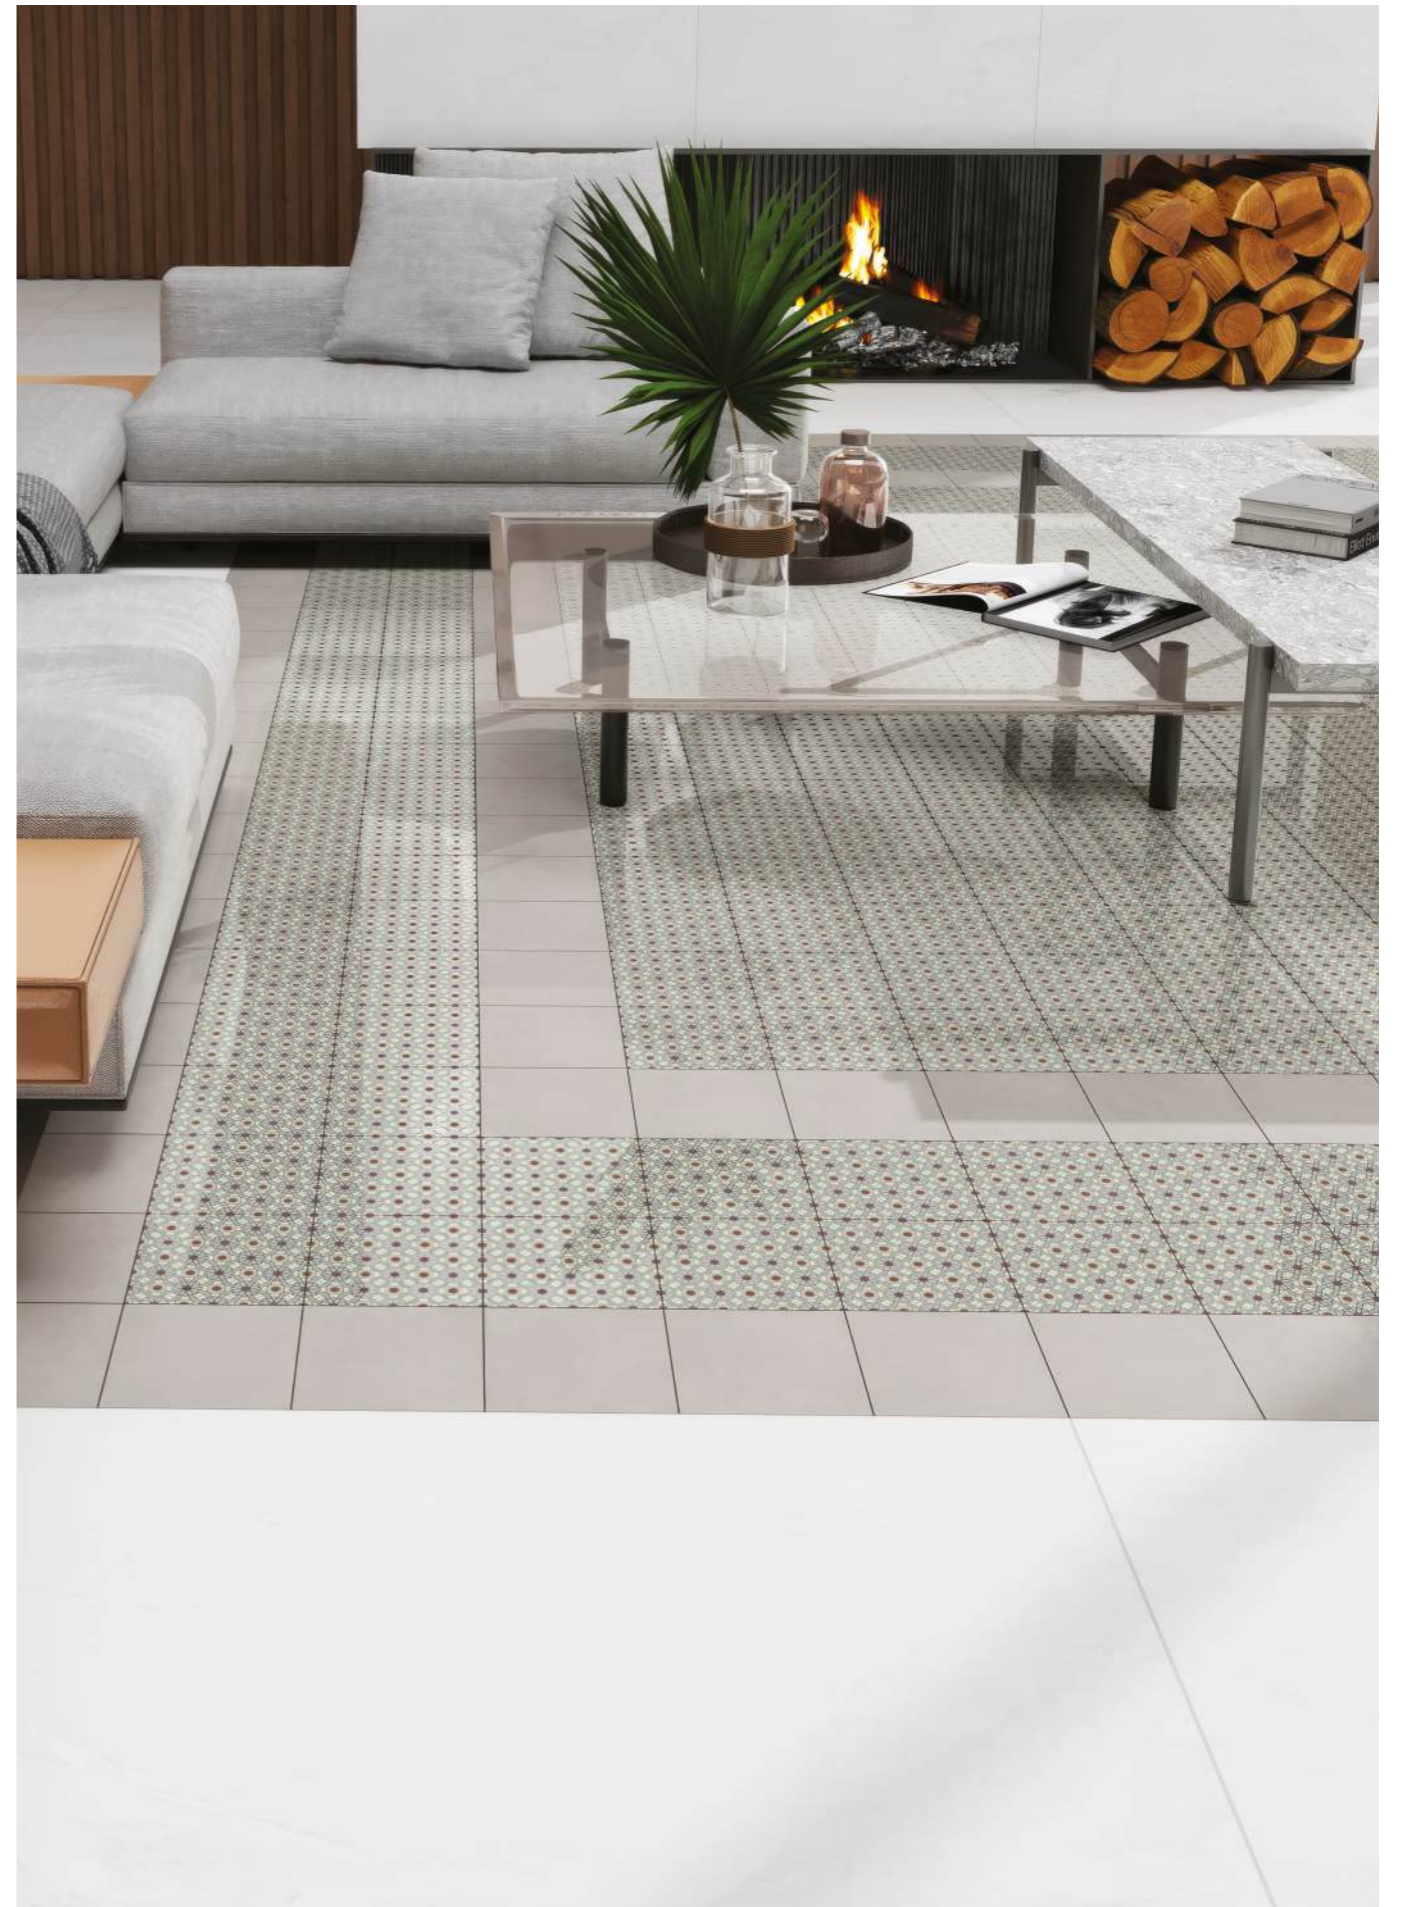

200x200mm

8.5mm
Thickness

Wall : Passero White Rocker | 1200x1800mm
Floor : Passero White Rocker | 1200x1800mm

Floor : Marroqui Petal | 200x200mm
Floor : Pigmenta Fossil | 200x200mm

FORMA COLLECTION

Passero White