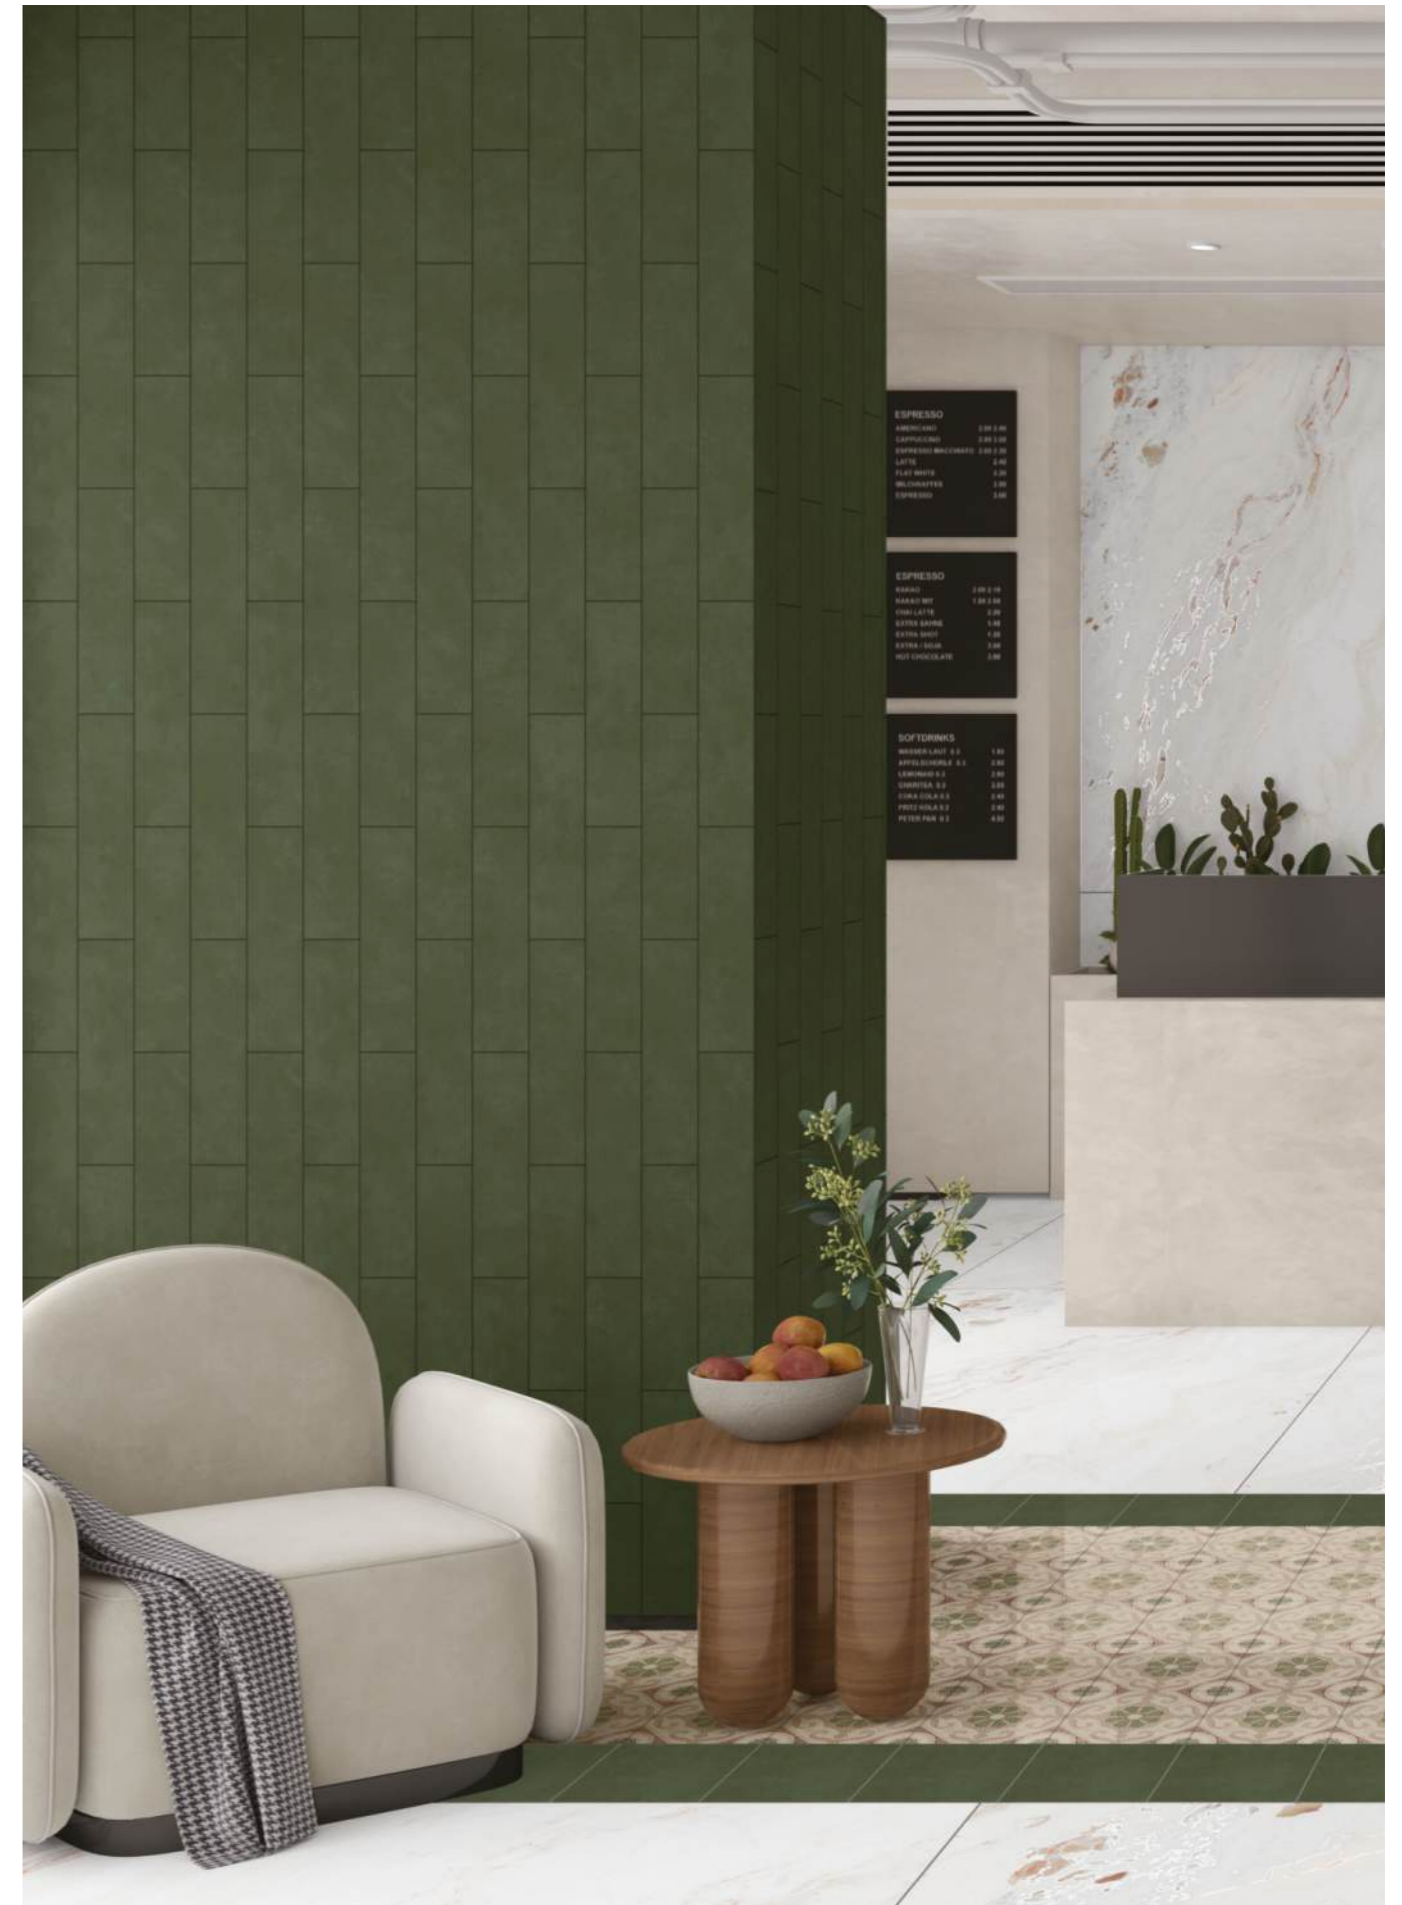

Wall : Pigmenta Olive Glimmer | 75x300mm

Wall : Amolite Rocker | 1200x1800mm

Floor : Amolite Rocker | 1200x1800mm

Floor : Mozaica Maroon Classic | 200x200mm

Floor : Pigmenta Olive | 200x200mm

FORMA COLLECTION