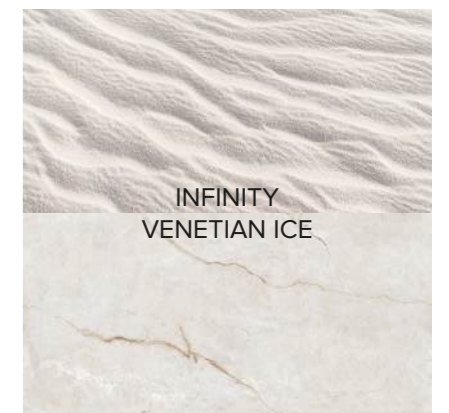

Lively hues

With 15 designs in neutral, warm-toned, and natural-toned colours, the **Forma collection** evokes emotions while captivating the essence of authenticity.