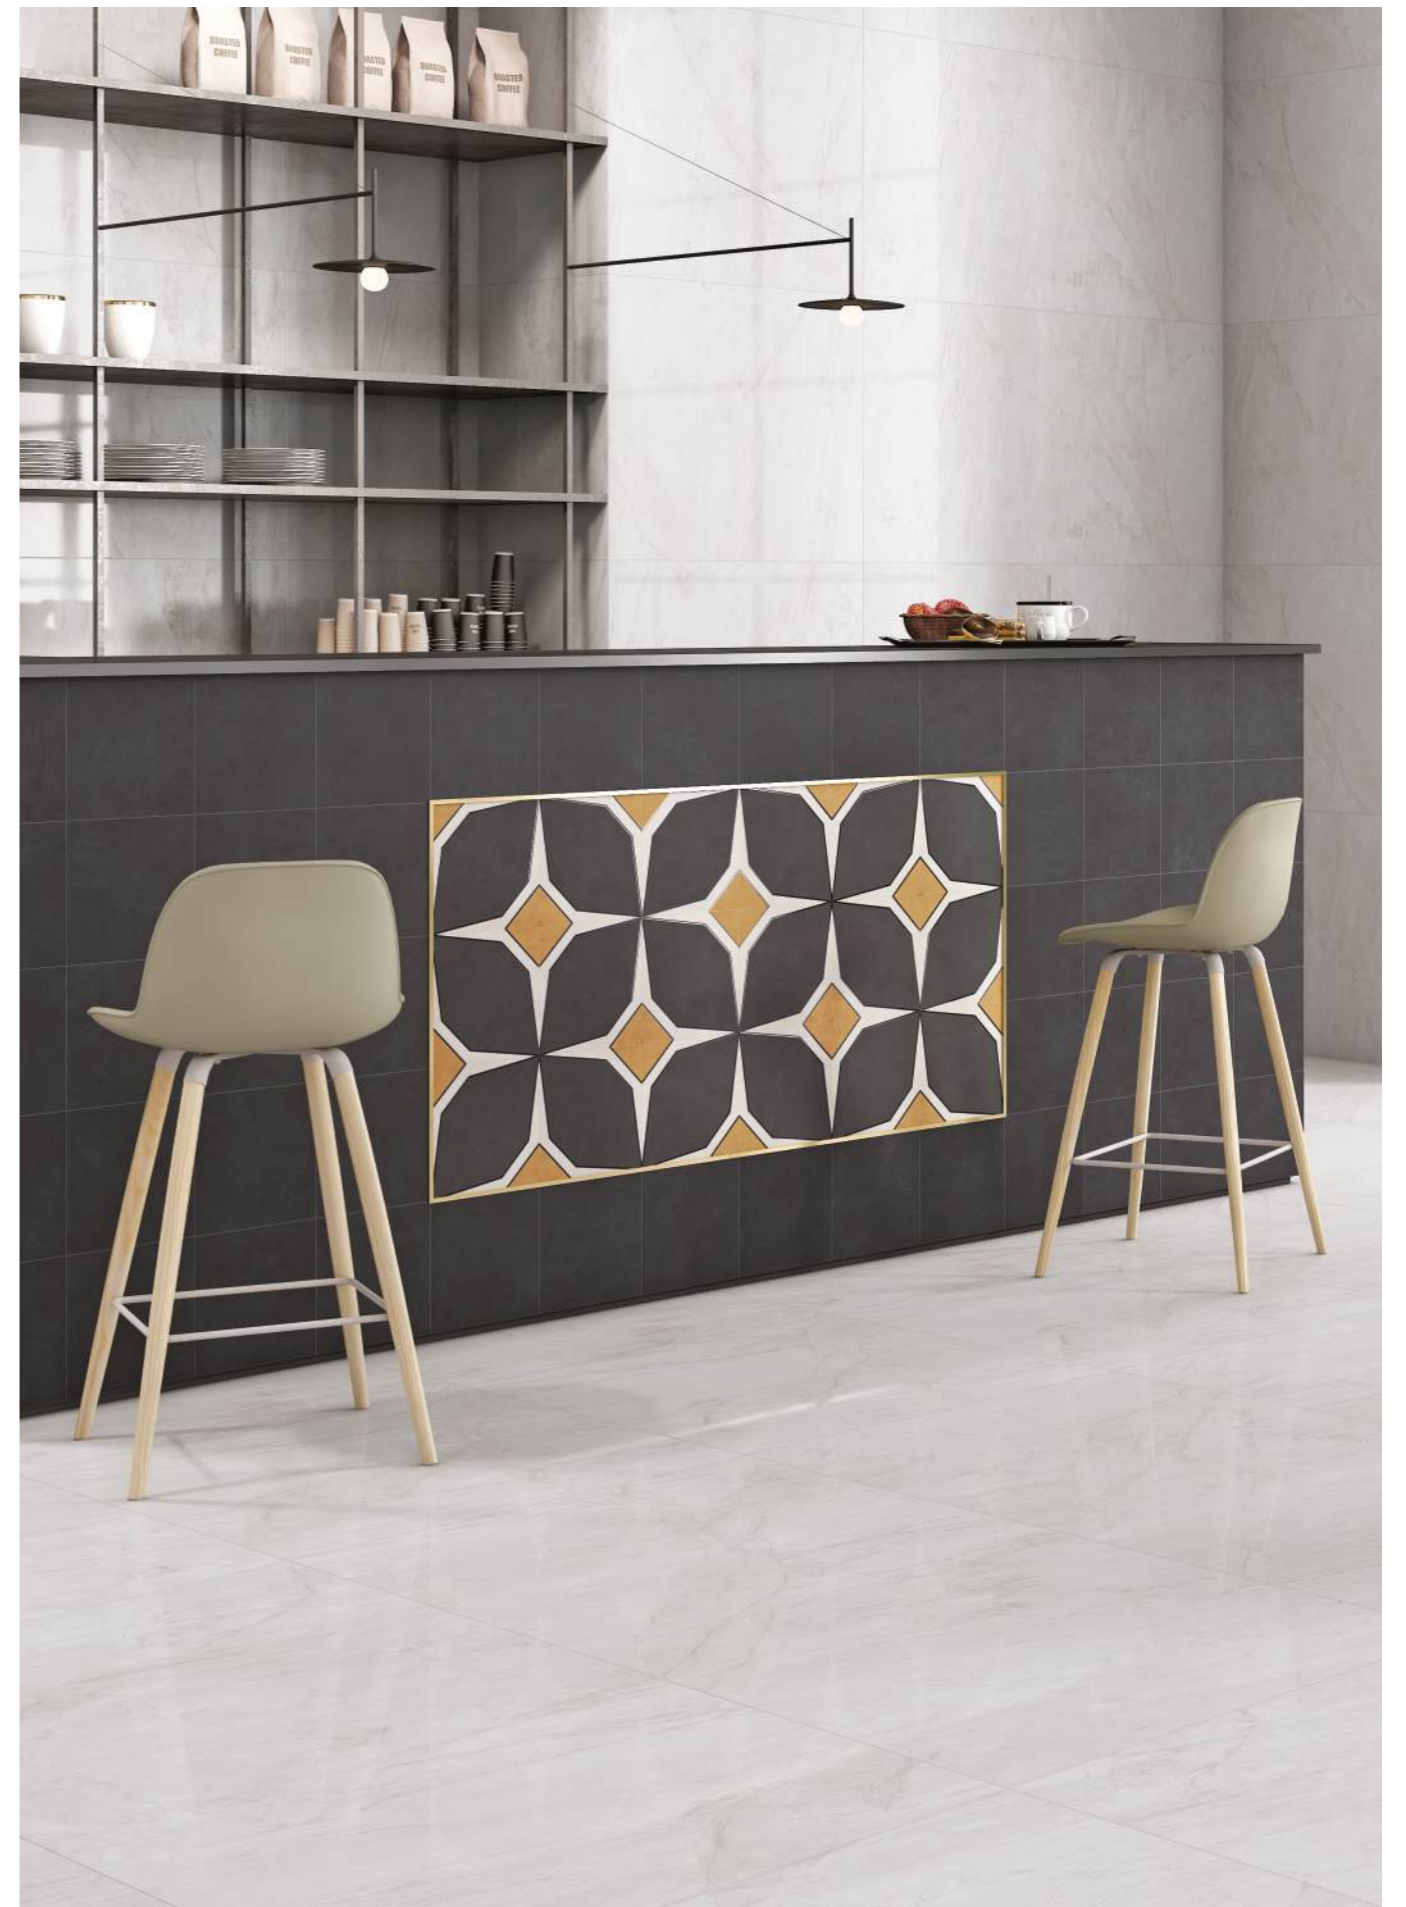

FORMA COLLECTION

Wall : Passero Silver Polished | 600x1200mm
Floor : Passero Silver Polished | 600x1200mm

Table : Forme Evan | 200x200mm
Table : Pigmenta Ash | 200x200mm

FORMA COLLECTION

Passero Silver

Surface : Polished | Series : Marvel
 Surface : Rocker | Series : Rocker
 Surface : Orra | Series : Orra