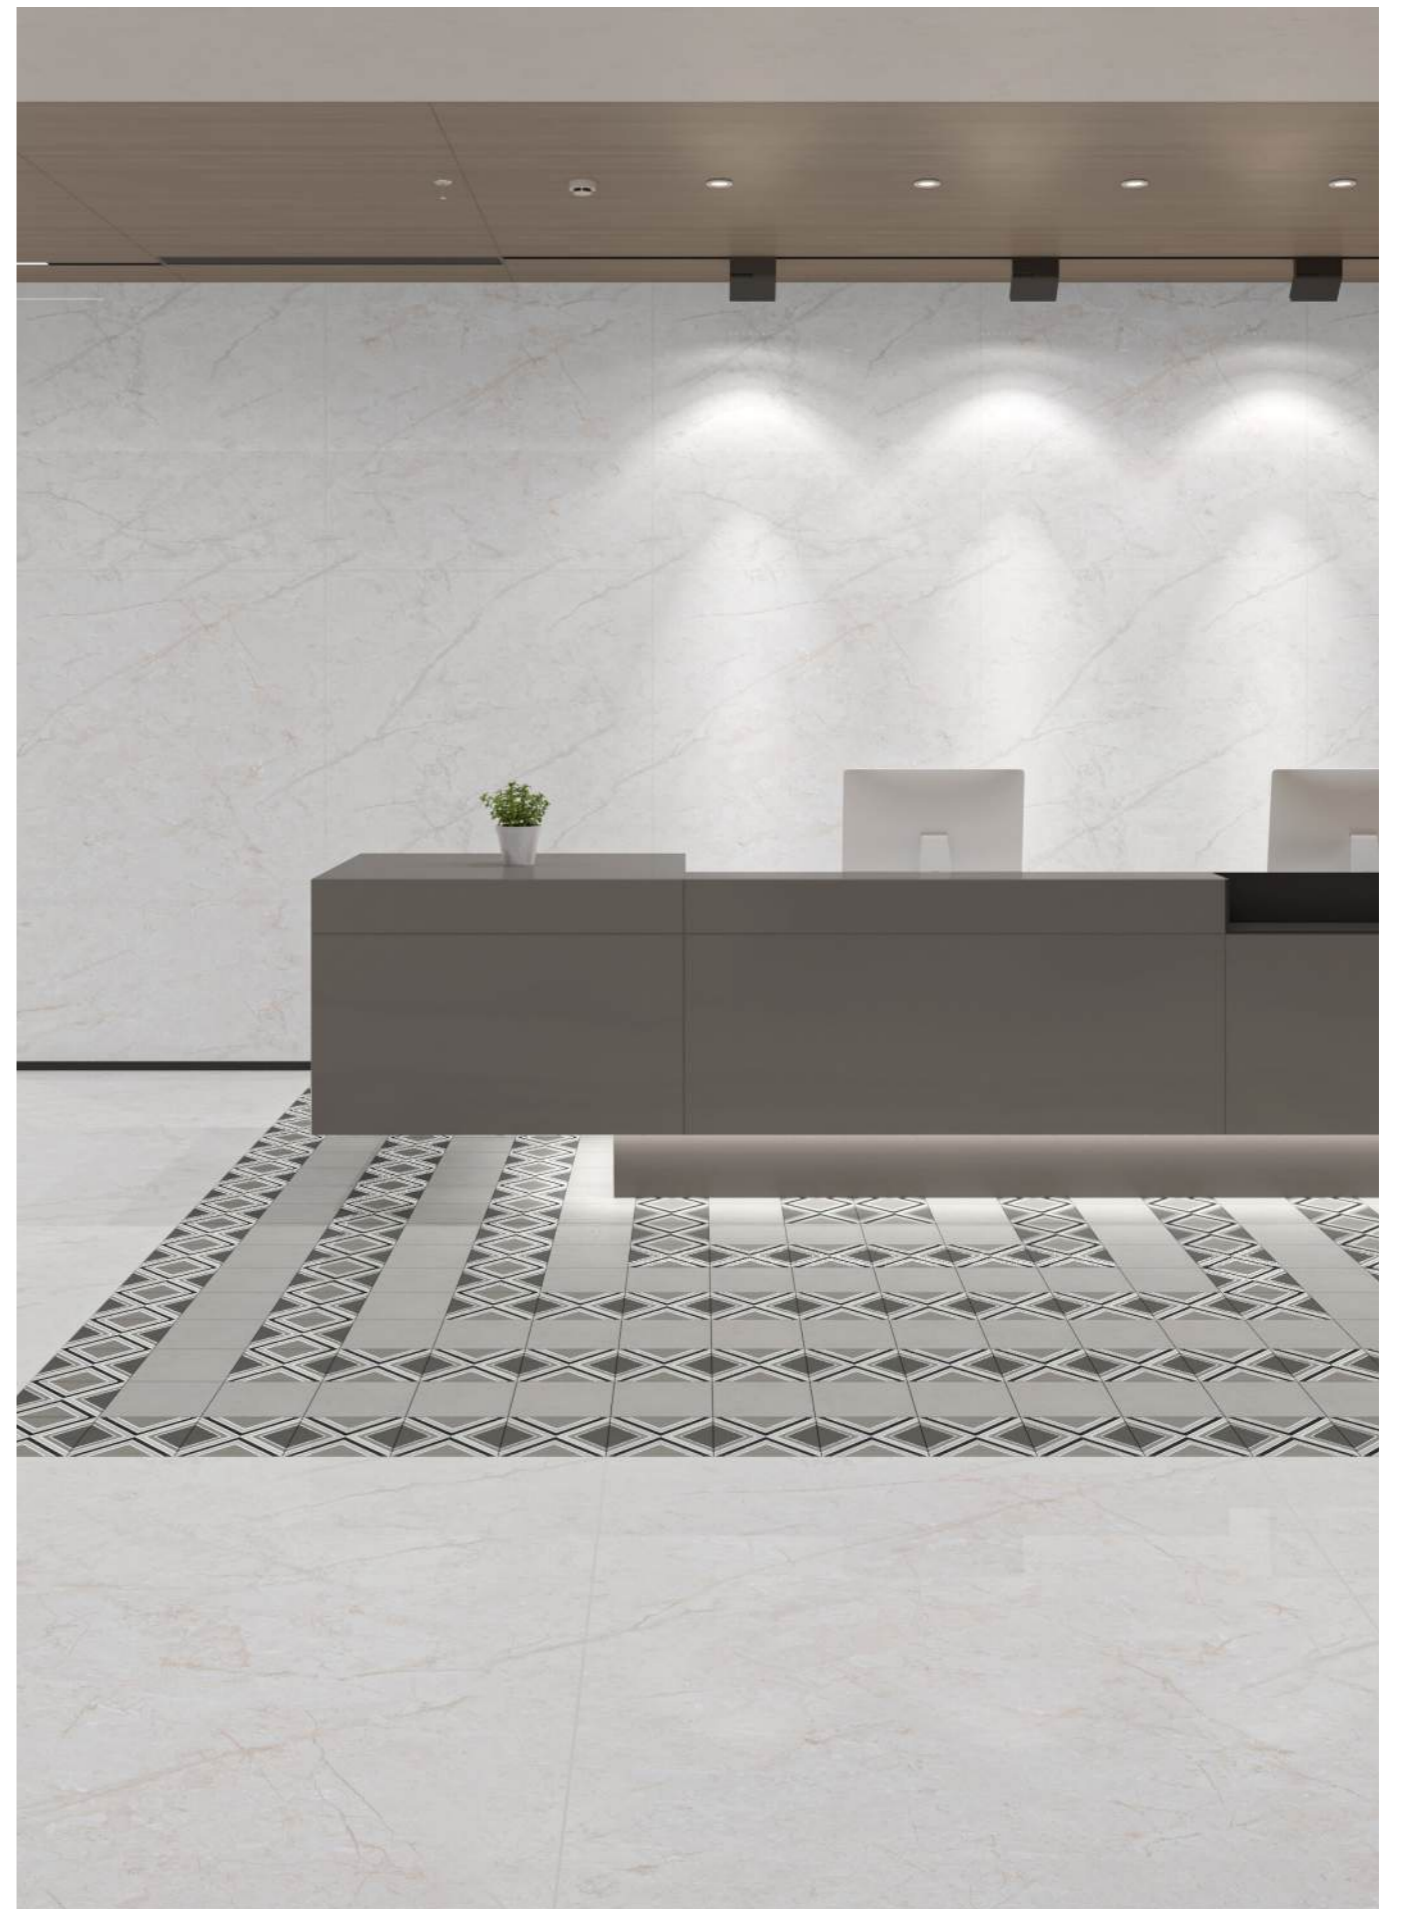

FORMA COLLECTION