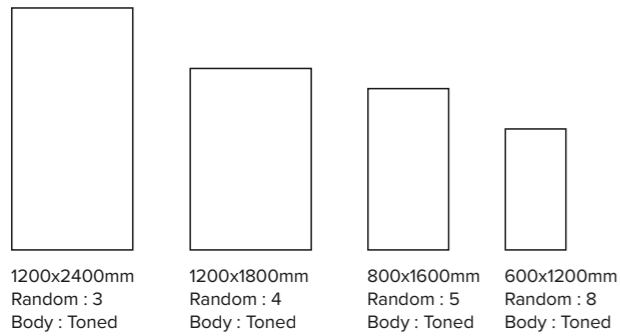

Sizes

Sizes

Scan for Virtual 360°

9mm
Thickness

Seamlessly & perfectly matches with the Mini Collection

Size

8.5mm
Thickness