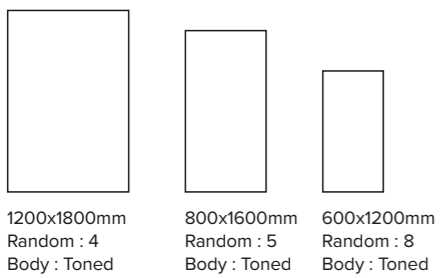

Sizes

9mm  
Thickness

Merola Ivory

Series : Rocker

Corner, Border, Base

Size

200x200mm

8.5mm  
Thickness