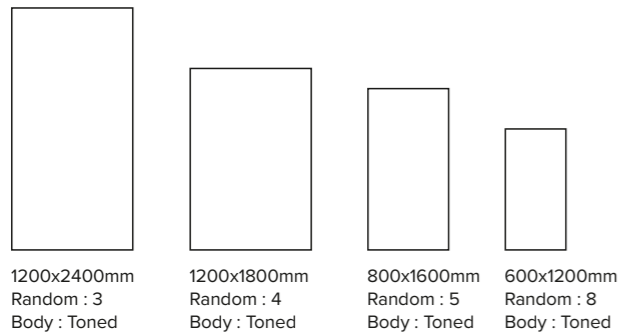

Table : Alloy Iron | 75x300mm

Basaltino Coal

Surface : Rock Matt  
Series : Rock Matt (Toned)

Basaltino Coal Decor

Surface : Rock Matt Structure (Liner)  
Series : Rock Matt Structure (Toned)

Sizes

Sizes

9mm  
Thickness