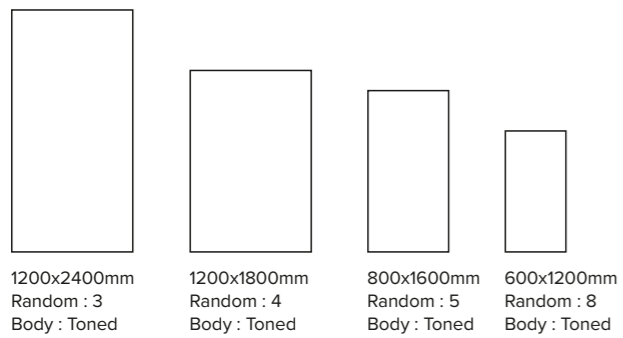

Sizes

Sizes

Scan for
Virtual 360°

9mm
Thickness

Seamlessly & perfectly matches with the Mini Collection

Cudros Daisy

Size

8.5mm
Thickness