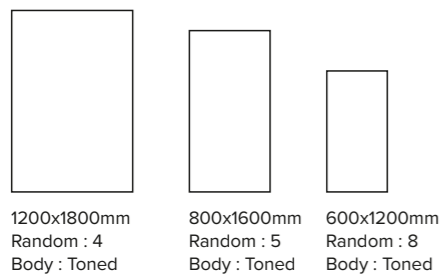

Seamlessly & perfectly matches with the Mini Collection

Sizes

Sizes

Scan for Virtual 360°

9mm
Thickness

Size

75x300mm

Size

200x200mm

8.5mm
Thickness