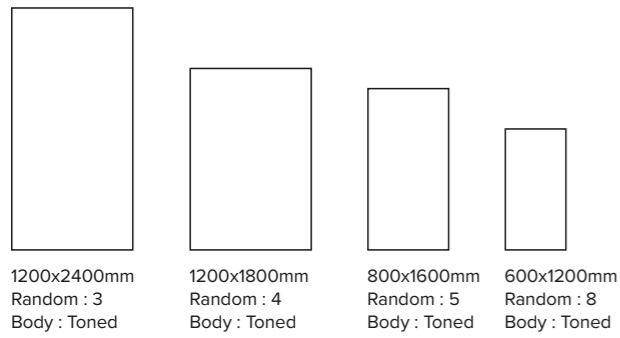

Sizes

Sizes

Scan for
Virtual 360°

9mm
Thickness

Seamlessly & perfectly matches with the Mini Collection

Petal Blue

Size

8.5mm
Thickness