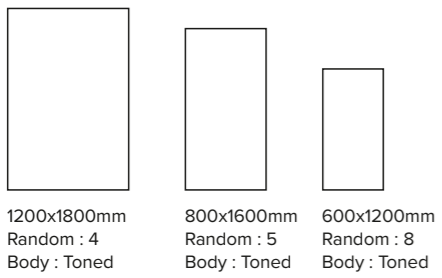

Honed Stone Ivory

Honed Stone Ivory Decor

Seamlessly & perfectly matches with the Mini Collection

Pigmenta Ivory Decor

Size

Sizes

Sizes

Scan for
Virtual 360°

9mm
Thickness

Modella Torcello

Size

8.5mm
Thickness