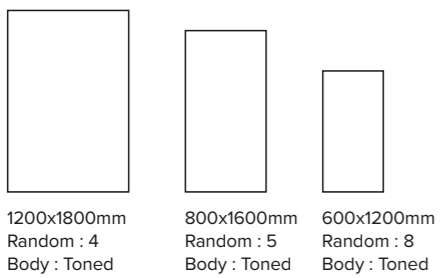

Pigmenta Blue Decor

Random : 16  
Series : Rocker

Size

75x300mm

Sizes

Sizes

Scan for  
Virtual 360°

9mm  
Thickness