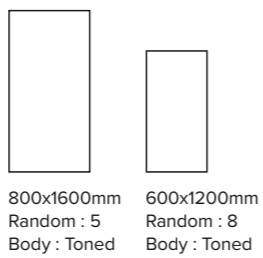

Basaltino Brown

Surface : Rock Matt  
Series : Rock Matt (Toned)

Basaltino Brown Decor

Surface : Rock Matt Structure (Liner)  
Series : Rock Matt Structure (Toned)

Sizes

Sizes

Scan for Virtual 360°

9mm  
Thickness