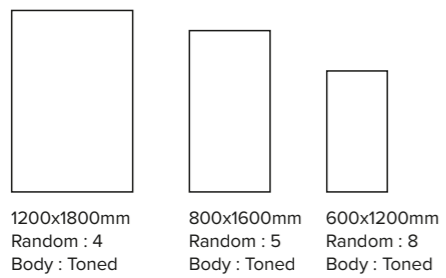

Carbonio Hazel Decor

Surface : Dura Matt Structure (Brick)  
Series : Dura Structure (Toned)

Seamlessly & perfectly matches with the Mini Collection

Sizes

Sizes

Scan for  
Virtual 360°

9mm  
Thickness

Brillar Ivory