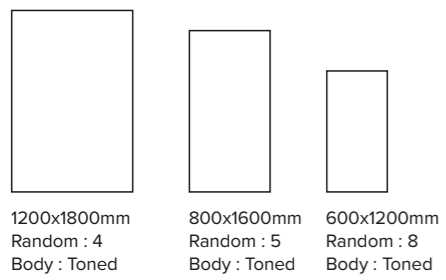

Carbonio Grey

Carbonio Grey Decor

Seamlessly & perfectly matches with the Mini Collection

Sizes

Sizes

Scan for
Virtual 360°

9mm
Thickness

Petal Blue

Size

75x300mm

Treio Blue

Size

200x200mm

8.5mm
Thickness