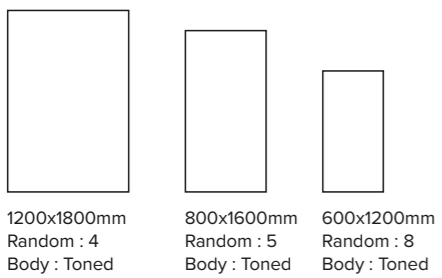

Mattoni Rosso

Random : 24  
Series : Orra

Size

75x300mm

Sizes

Sizes

Scan for  
Virtual 360°

9mm  
Thickness