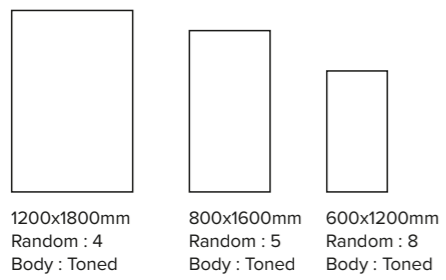

Honed Stone White

Honed Stone White Decor

Seamlessly & perfectly matches with the Mini Collection

Sizes

Sizes

Scan for
Virtual 360°

9mm
Thickness

Petal Linen

Size

Treio Blue Avista

Size

8.5mm
Thickness