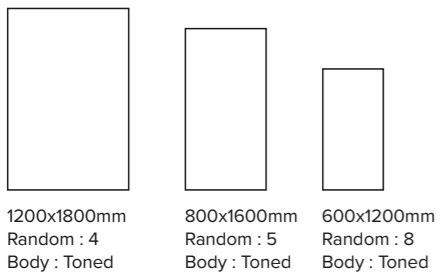

Honed Stone Grey

Honed Stone Grey Decor

Seamlessly & perfectly matches with the Mini Collection

Sizes

Sizes

Scan for
Virtual 360°

9mm
Thickness

Pigmenta Mango Decor

Size

75x300mm

Mozaica Blue Classic

Size

200x200mm

8.5mm
Thickness