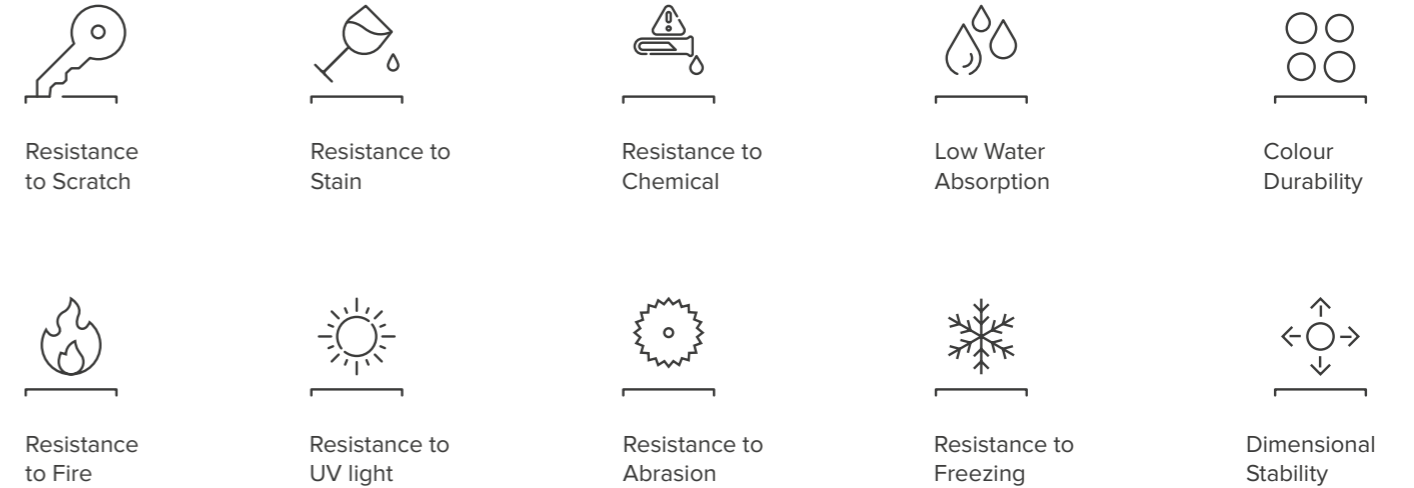

Edge profile possibilities

All the designed surfaces come with a standard engineered cut and are available in a variety, suitable for any project. Each edge style's varied dimensions cater to various design needs. Embrace flexibility with our diverse edges and bring your vision to life.

Joint possibilities

Connect the pieces of these surfaces with vivid joint possibilities meant to ease the application possibilities in corners and far-fetched areas.

Quality standards

Each surface of the **Applico Collection** undergoes a rigorous manufacturing process to meet the highest quality standards, making them a reliable choice.

Features

With features that make your abode a practical one, the Applico Collection fosters approaches that are a blend of functionality and aesthetics.

Our slab sizes

Sizes
1600x3200mm | 12mm & 20mm
800x3200mm | 15mm
800x2600mm | 15mm
1200x1800mm | 9mm

The sizes of the collection allows for limitless creativity in your space.