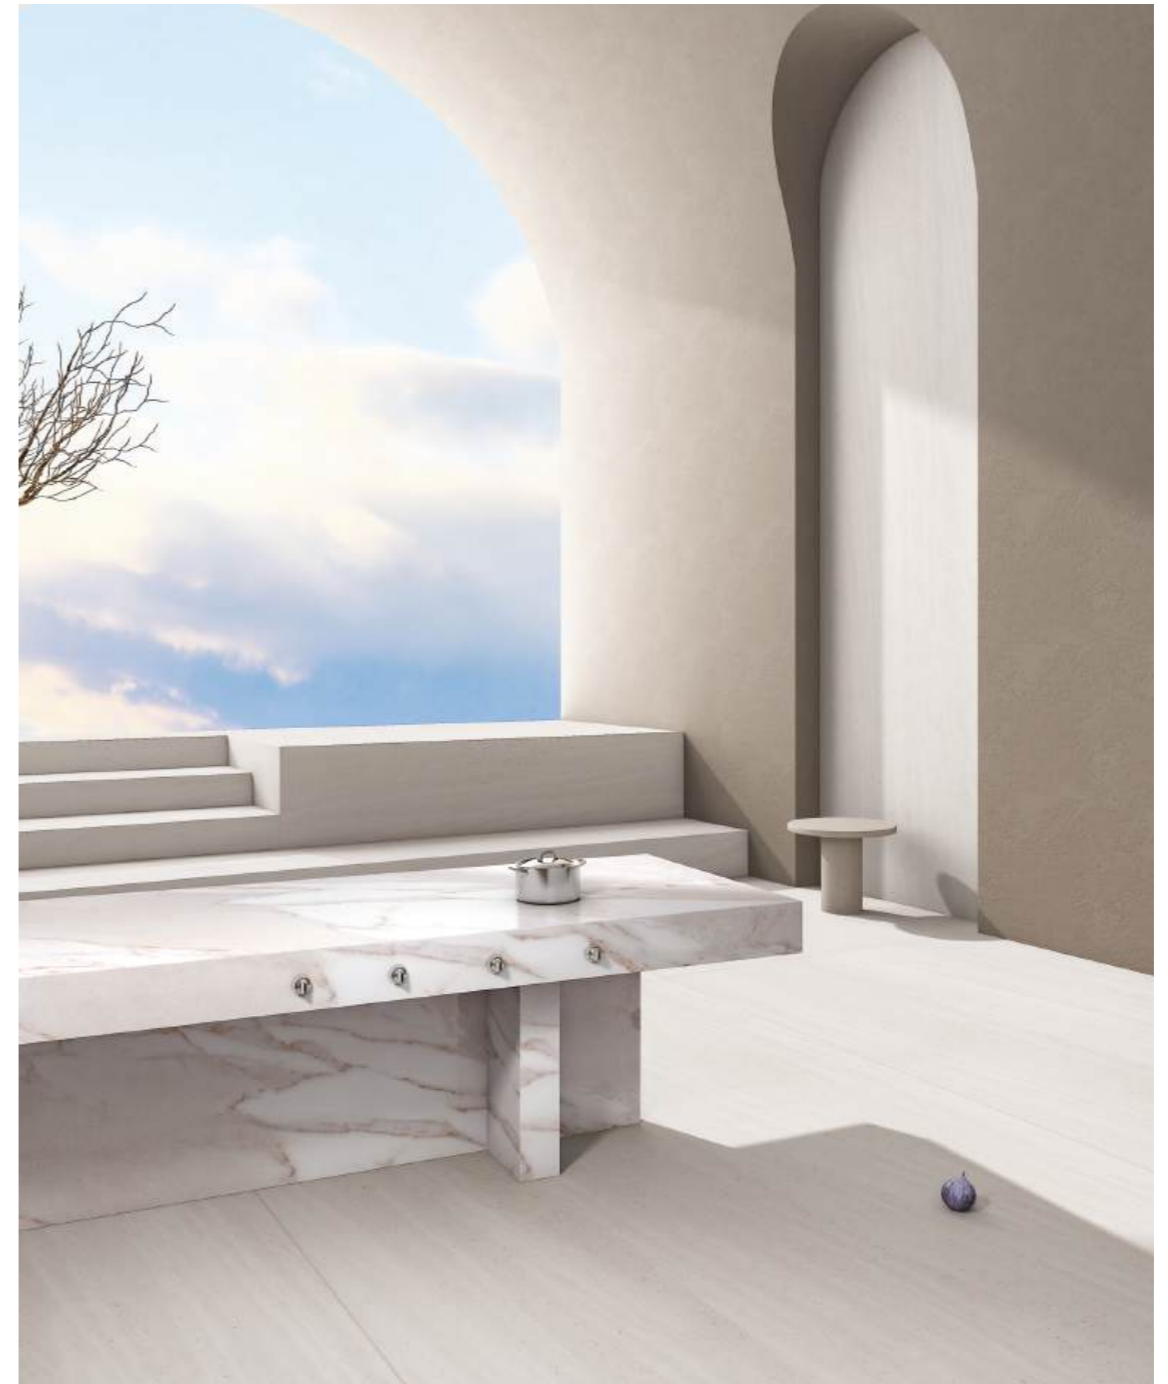

Feel the contours Of luxury with The Applico Collection

Designed for those who appreciate the finer things in life, the **Applico Collection** embodies precision-engineered cuts and varied edge styles that enable your space with subtlety and simplicity. The collection blends Fullbody and Toned body and focuses on the unique element of sophistication that allows the body of the tile to be visible even when cut.

This unique feature enhances its versatility for a wide range of applications, making it ideal for both contemporary and traditional spaces. The **Applico Collection** is available in neutral to warm-toned colours and deep, rich hues, bringing sophistication to any setting.