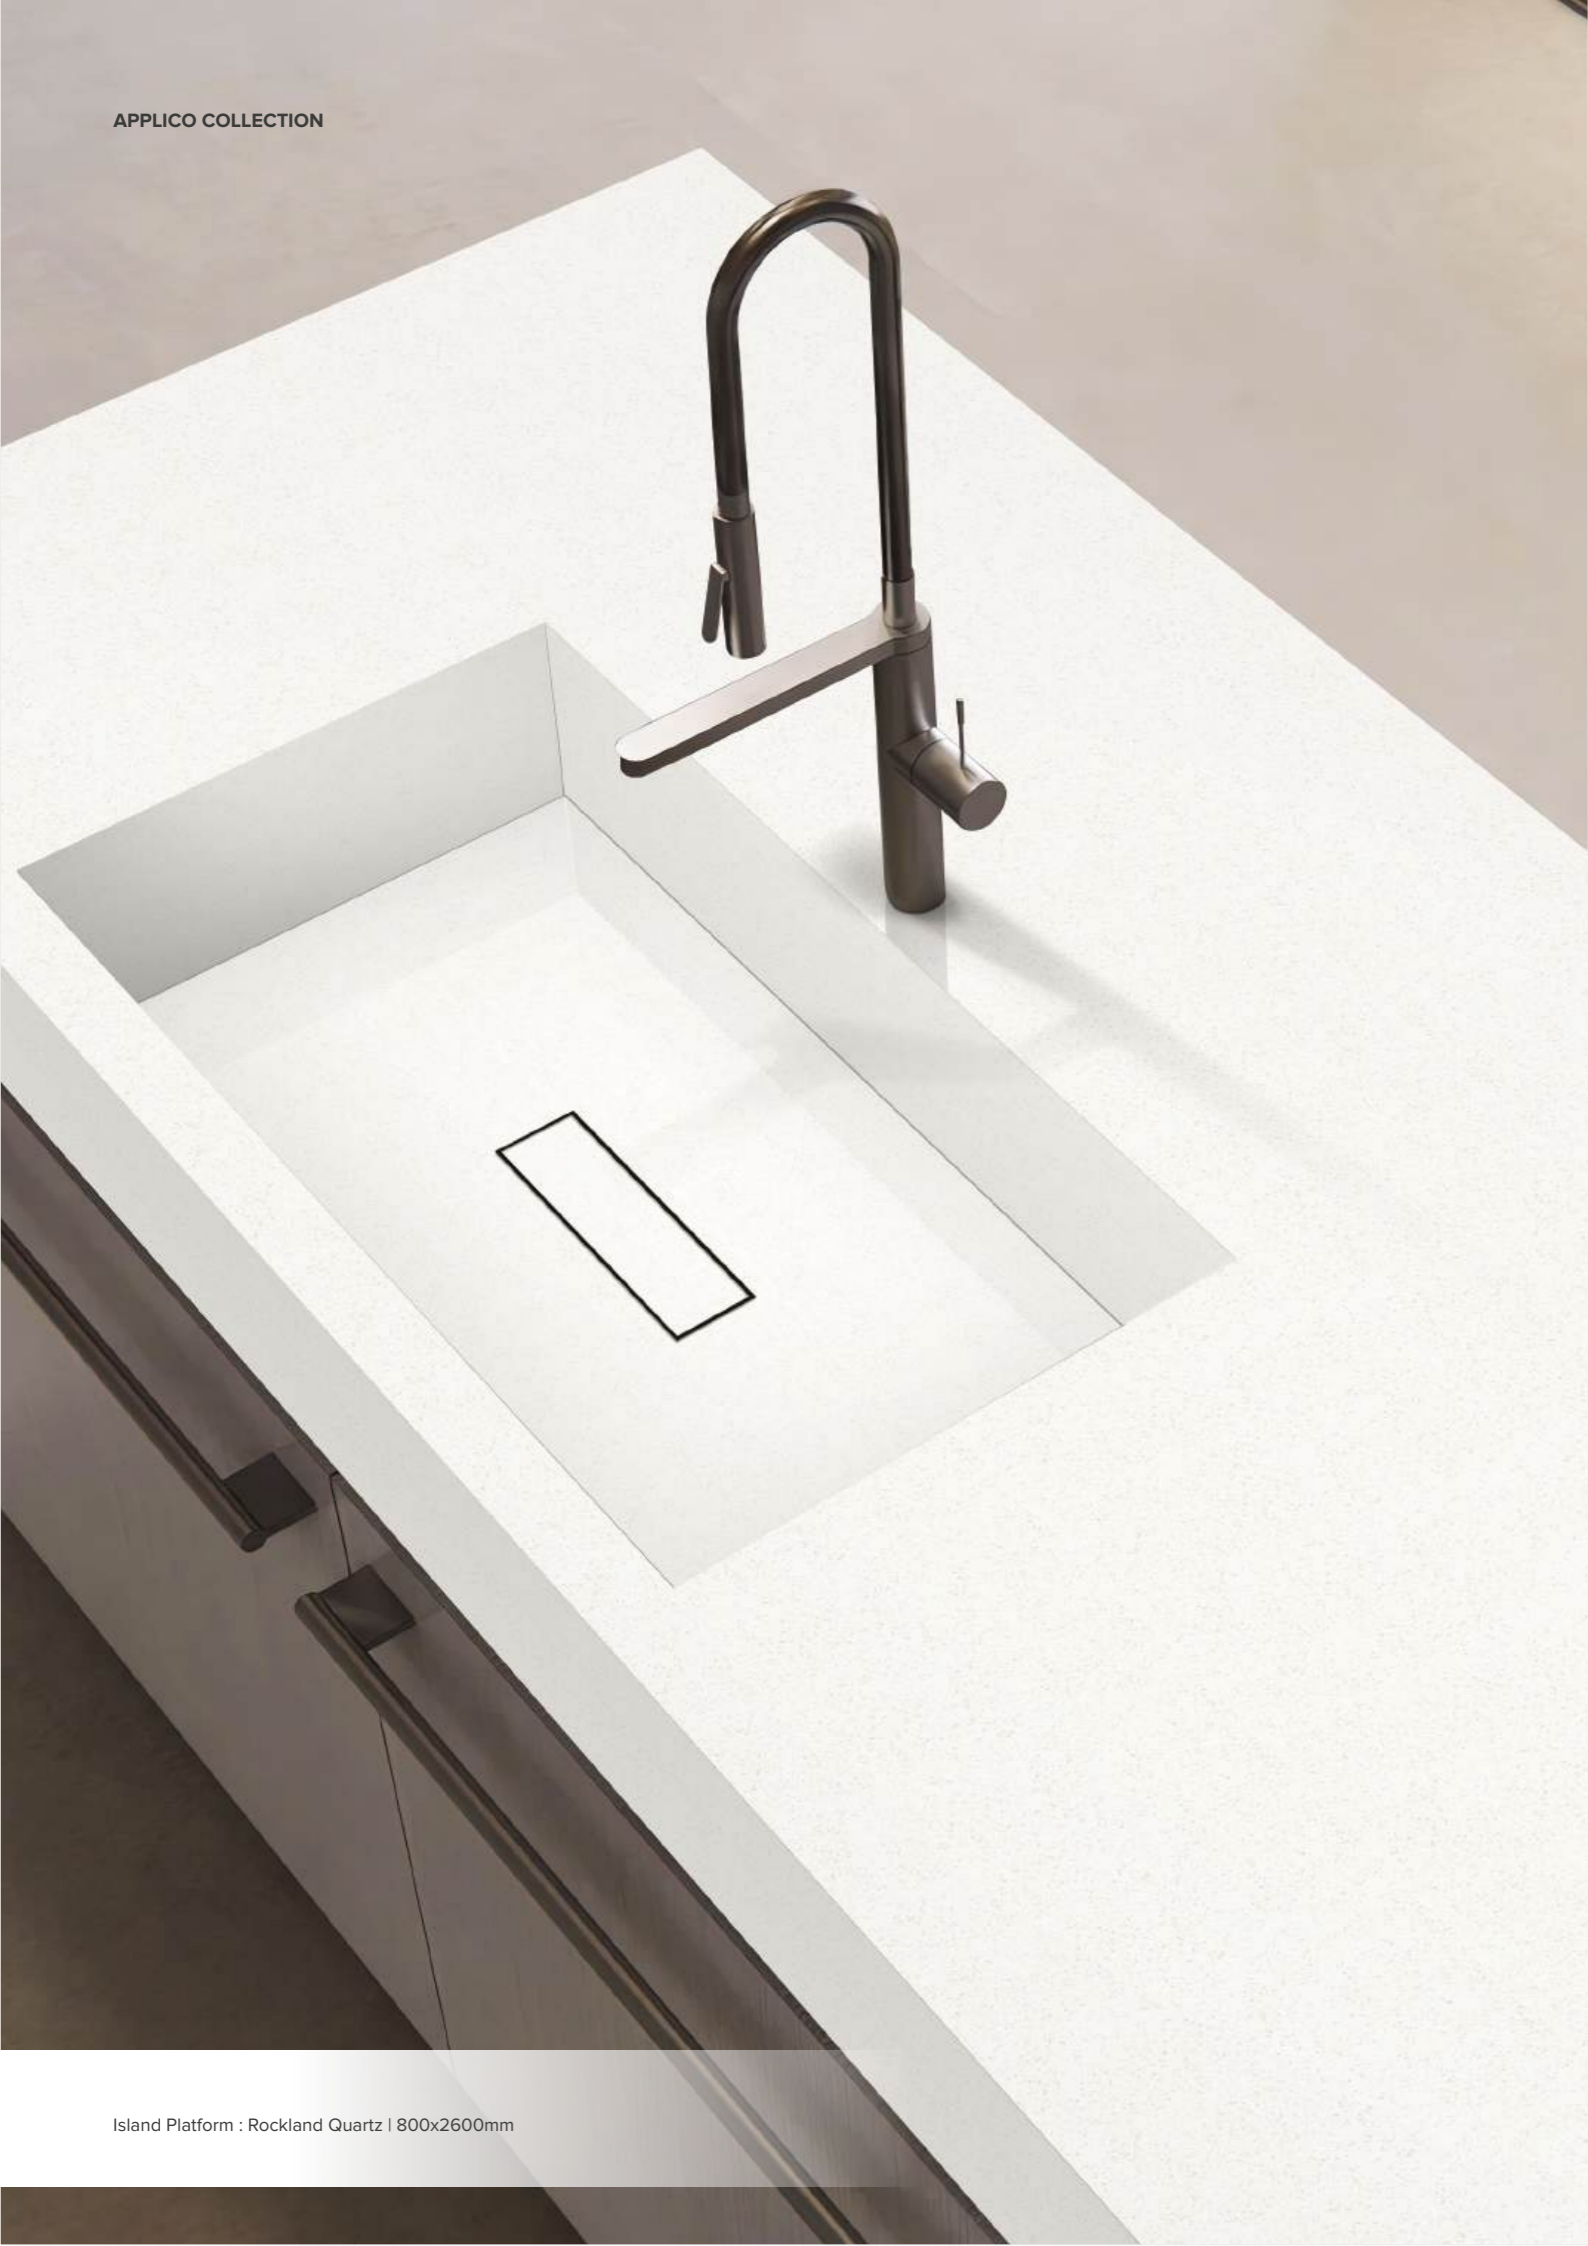

Available
Size :
800x
2600mm