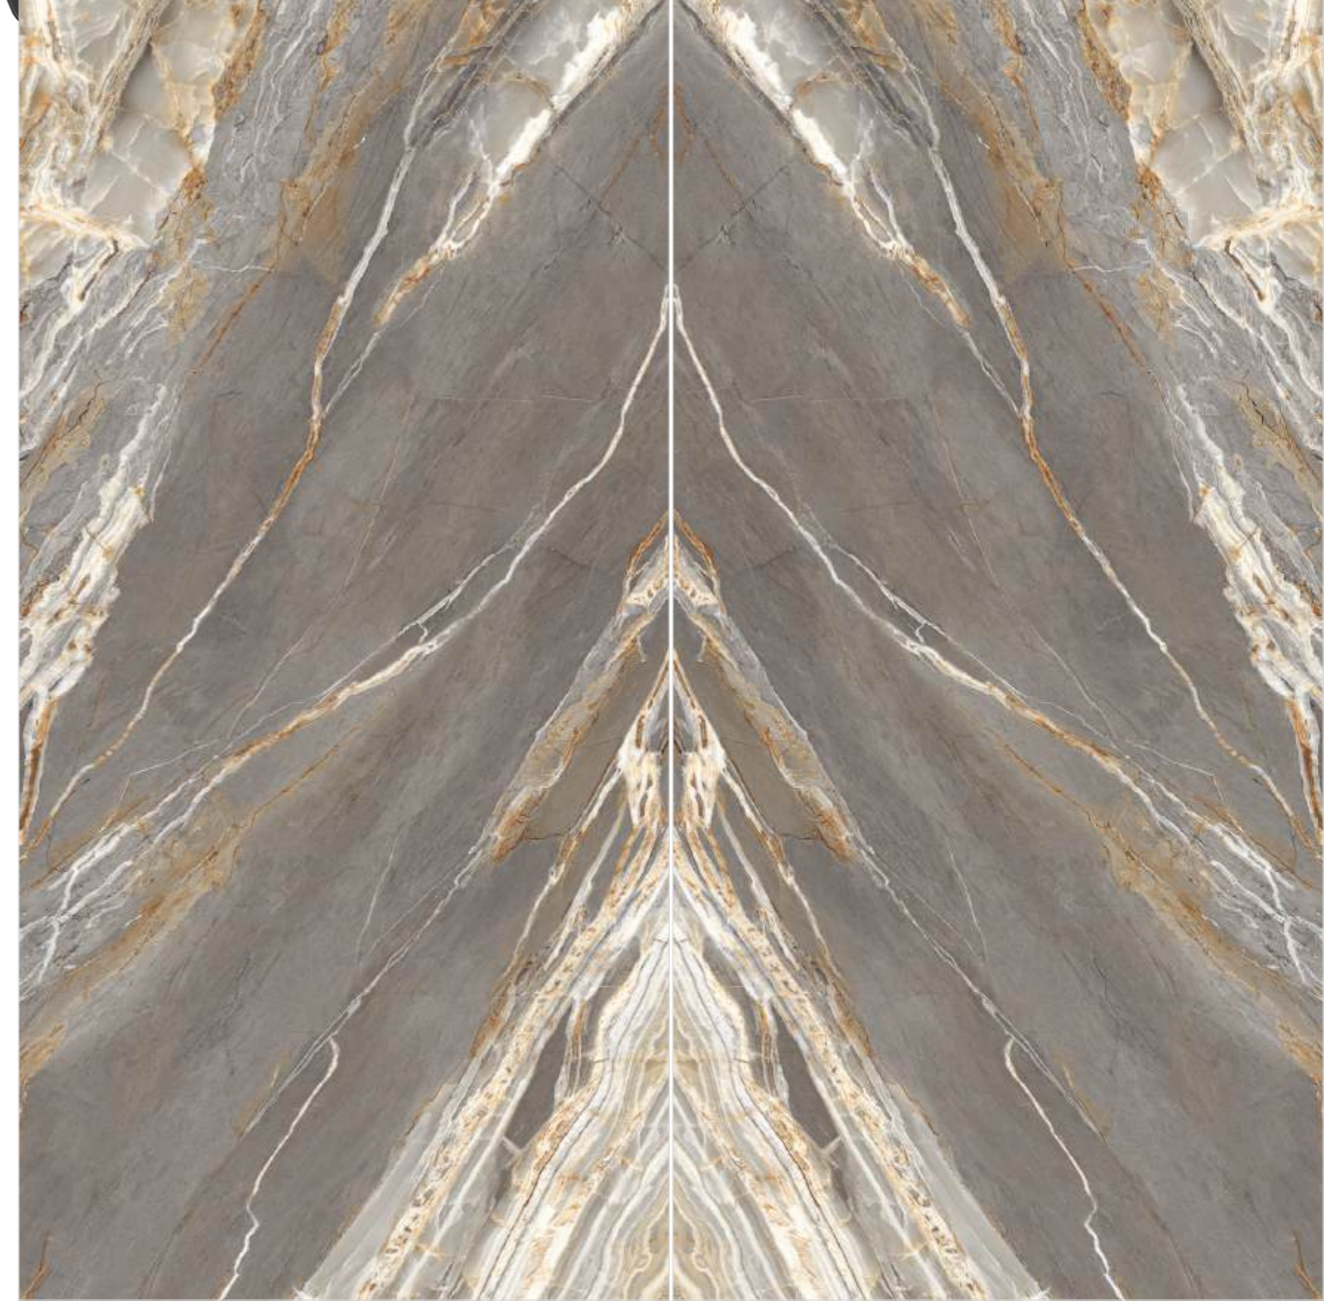

Available
Size :
1600x
3200mm

NEW