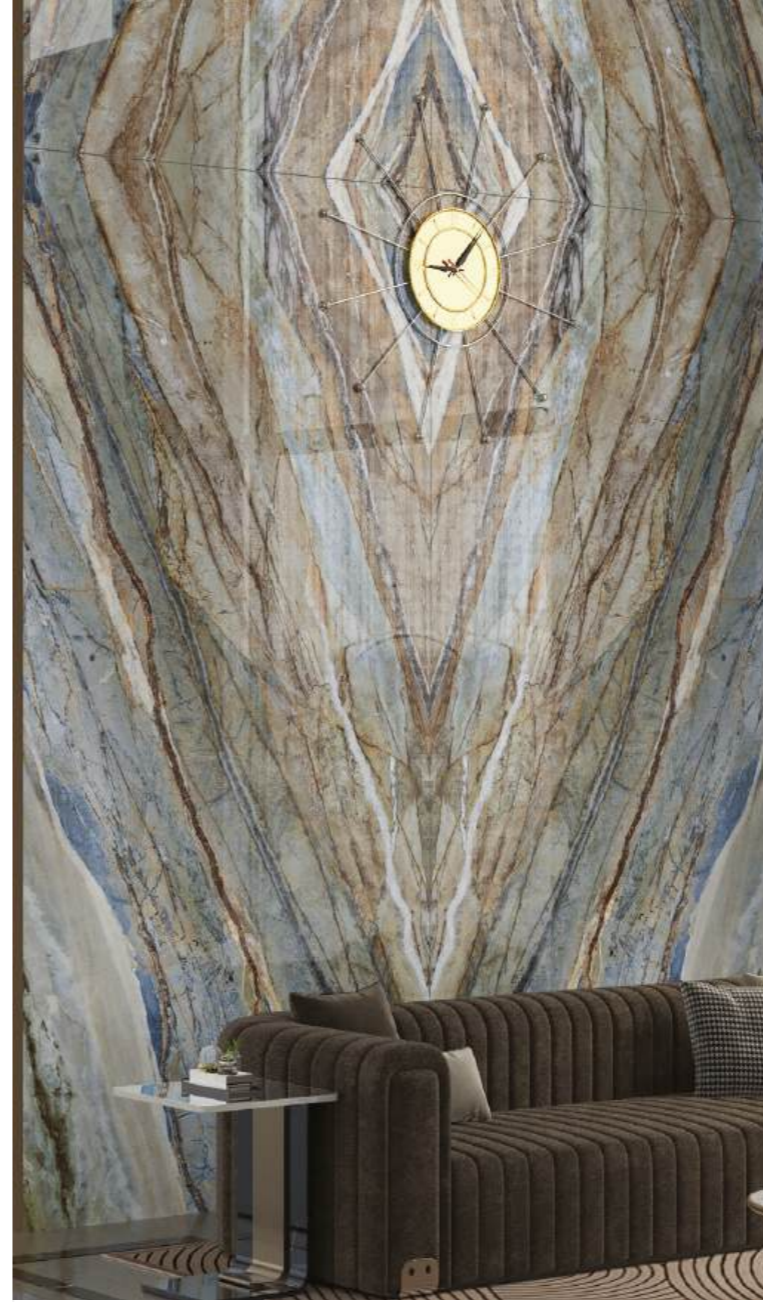

NEW

Series : Reflecto Earth
Surface : Reflecto
Thicknesses : 12mm & 20mm
Body : Toned (Green)

Scan to View

Available
Size :
1600x
3200mm

NEW

Series : Reflecto Earth
Surface : Reflecto
Thicknesses : 12mm & 20mm
Body : Toned (Green)

Scan to View