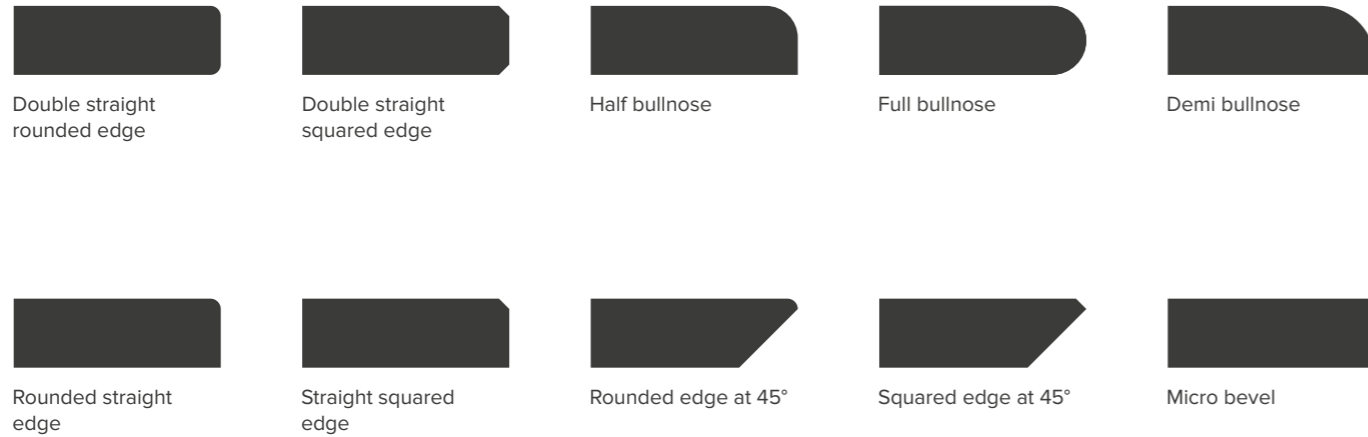

Coffee table

Indoor floor

Stair steps

# Edge profile possibilities

All the designed surfaces come with a standard engineered cut and are available in a variety, suitable for any project. Each edge style's varied dimensions cater to various design needs. Embrace flexibility with our diverse edges and bring your vision to life.