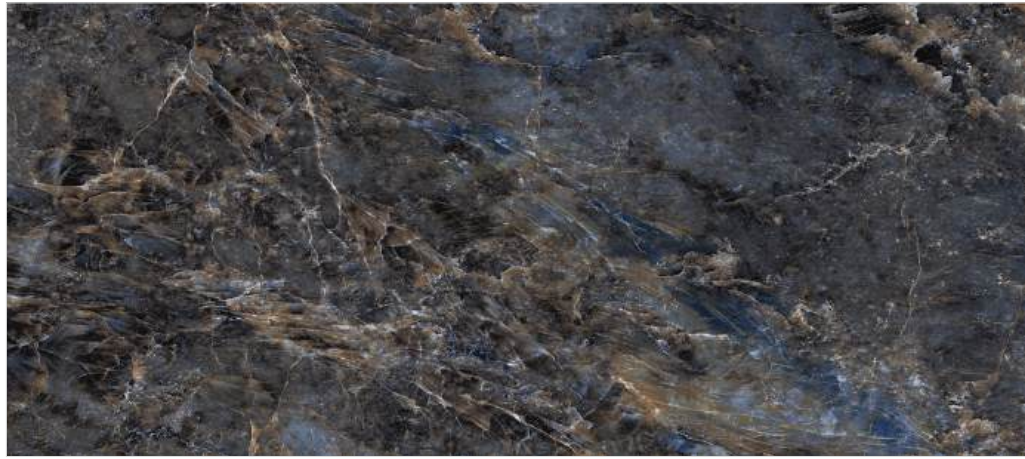

800x1800mm

Series : High Gloss Plus | Surface : High Gloss

Almond Green