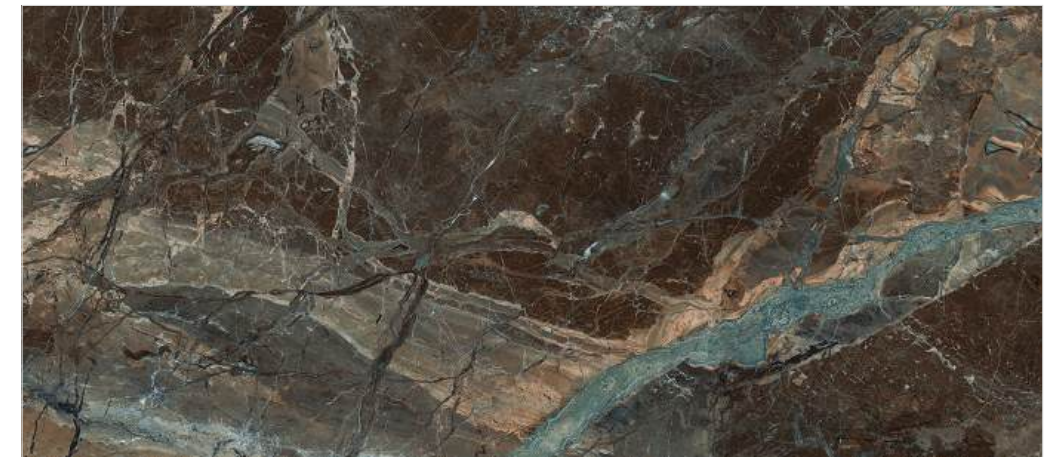

Dexon Grey

Camlin Choco

Nicosia Almond

Dexon Choco

FLOOR : DEXON CHOCO

800x1800mm

Series : High Gloss Plus | Surface : High Gloss

Sprito Pearl - A & B