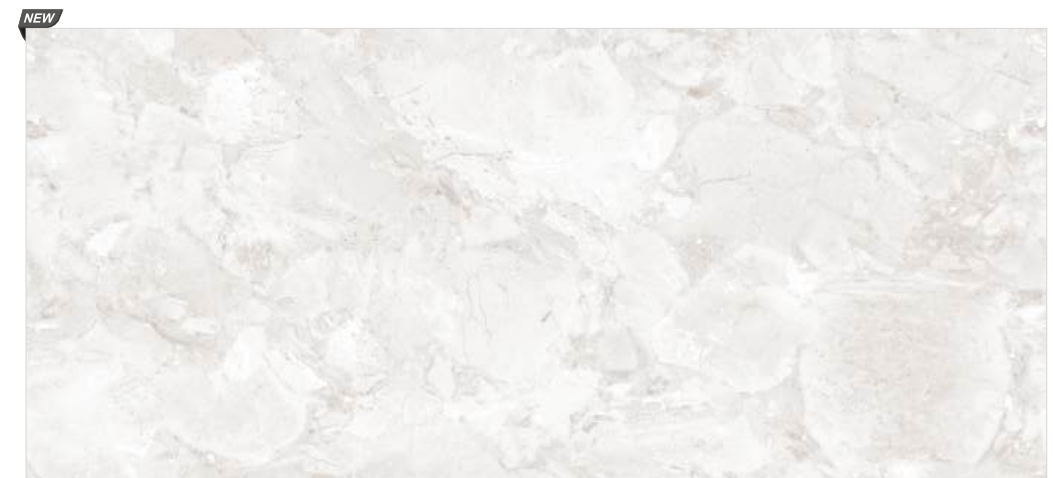

Also Available in Polished