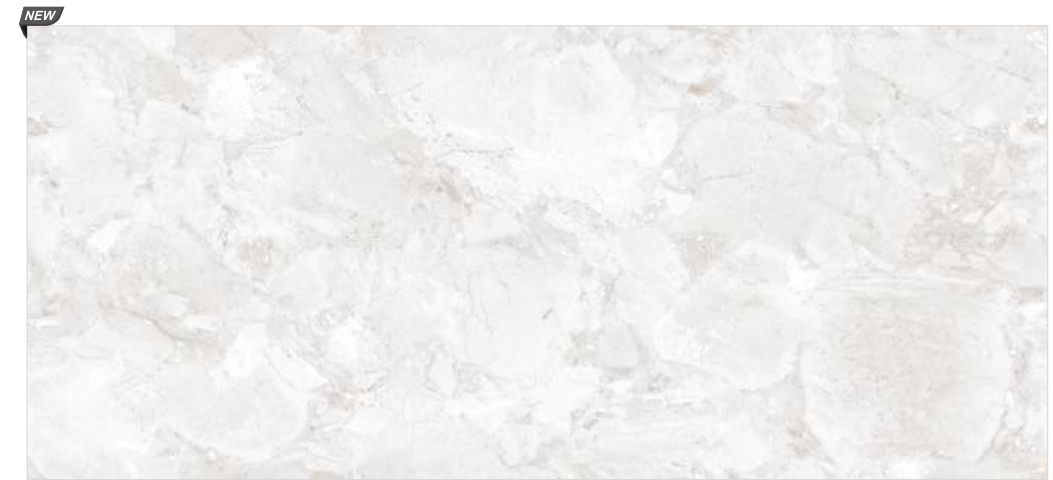

Infinity Elico Oat

Infinity Elico Oro

FLOOR : INFINITY MODERNO BLOND POLISHED

800x1800mm
Series : Marvel | Surface : Polished

Infinity Moderno Grey Polished

Also Available in Rocker

Infinity Moderno Blond Polished