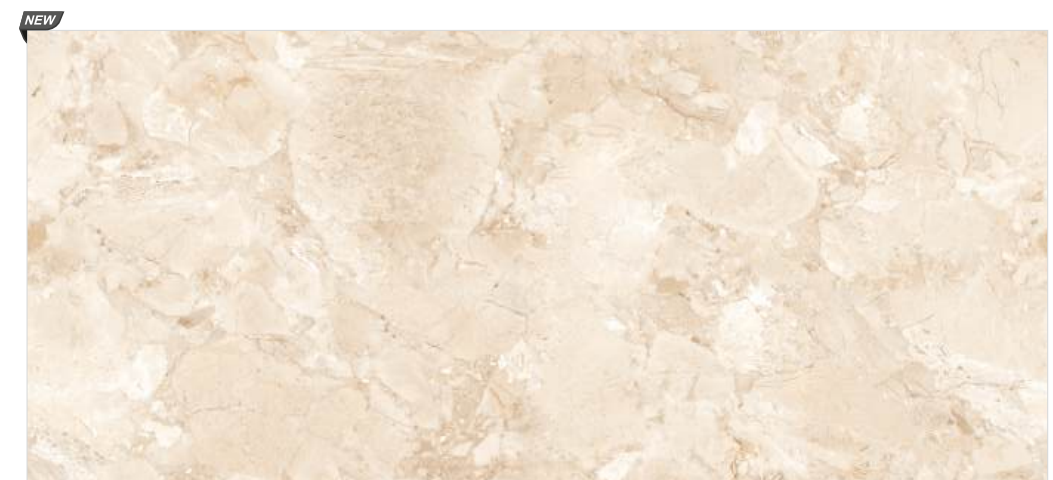

Infinity Elico Oat

Infinity Elico Oro

FLOOR : INFINITY MODERNO BLOND POLISHED

800x1800mm
Series : Marvel | Surface : Polished

Infinity Moderno Grey Polished

Also Available in Rocker

Infinity Moderno Blond Polished