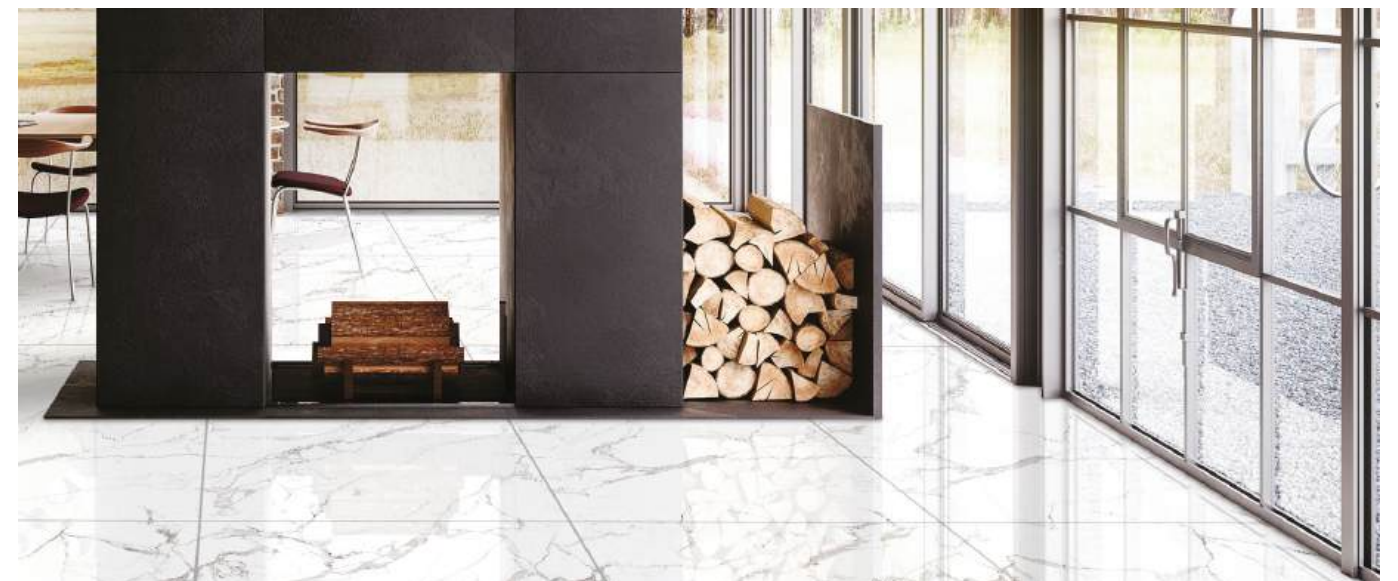

800x1800mm
Series : Marvel Plus | Surface : High Gloss