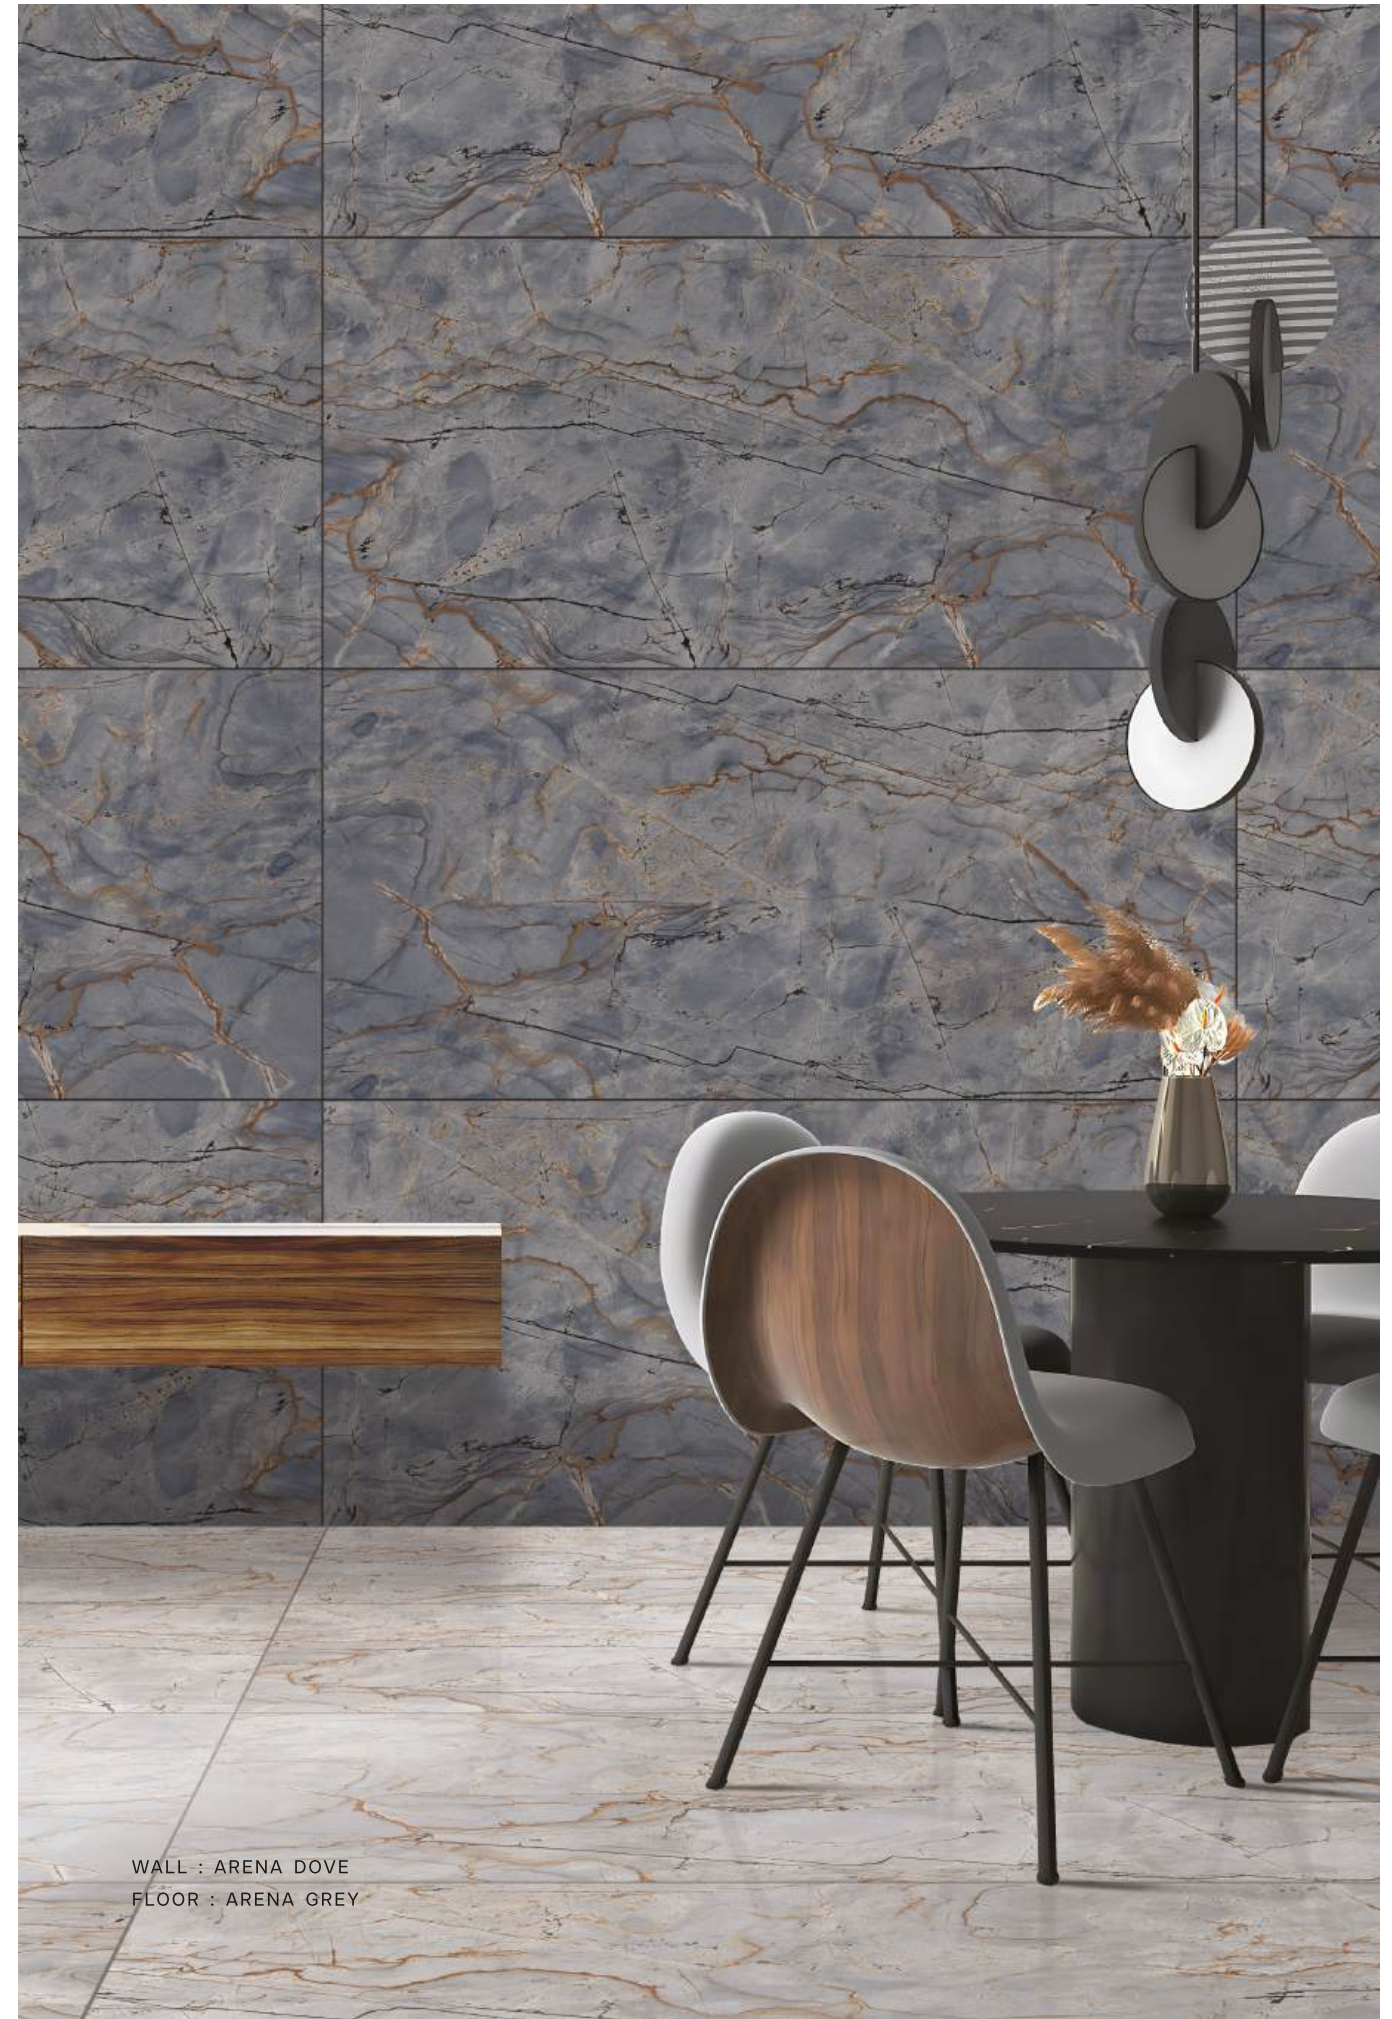

WALL : ARENA DOVE
FLOOR : ARENA GREY