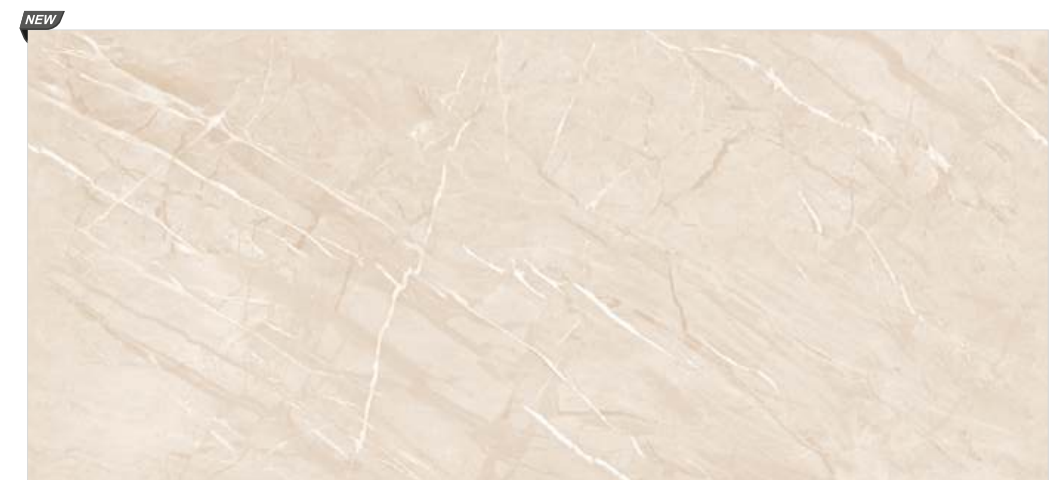

Infinity Verino Blanco

800x1800mm
Series : Marvel | Surface : Polished

Infinity Verino Silver

Infinity Verino Tan

The Perfection of Rocker

Rocker combines the beauty of matt texture with enhanced slip resistance. This surface features a subtle, non-traditional structured effect, which not only provides a unique visual appeal but also ensures stability underfoot, making it ideal for areas where safety is paramount.