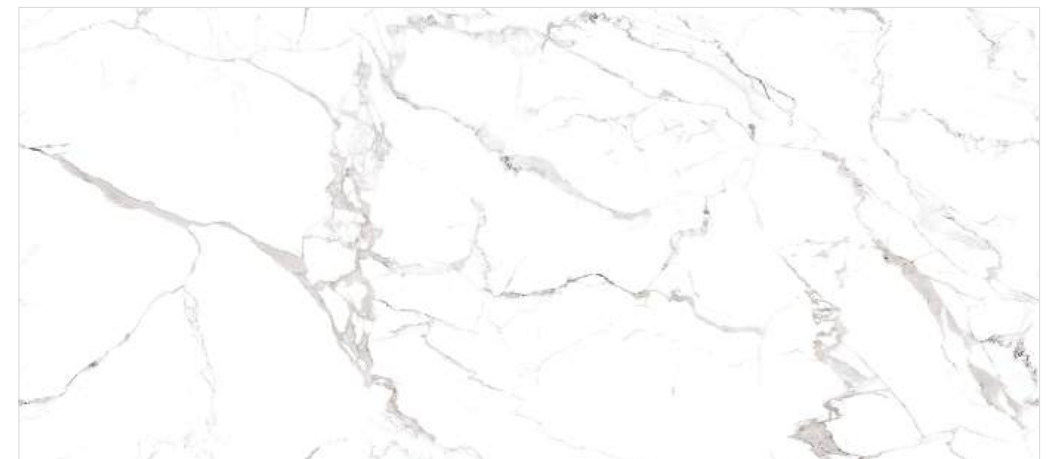

Infinity Statuario Rikon Grey