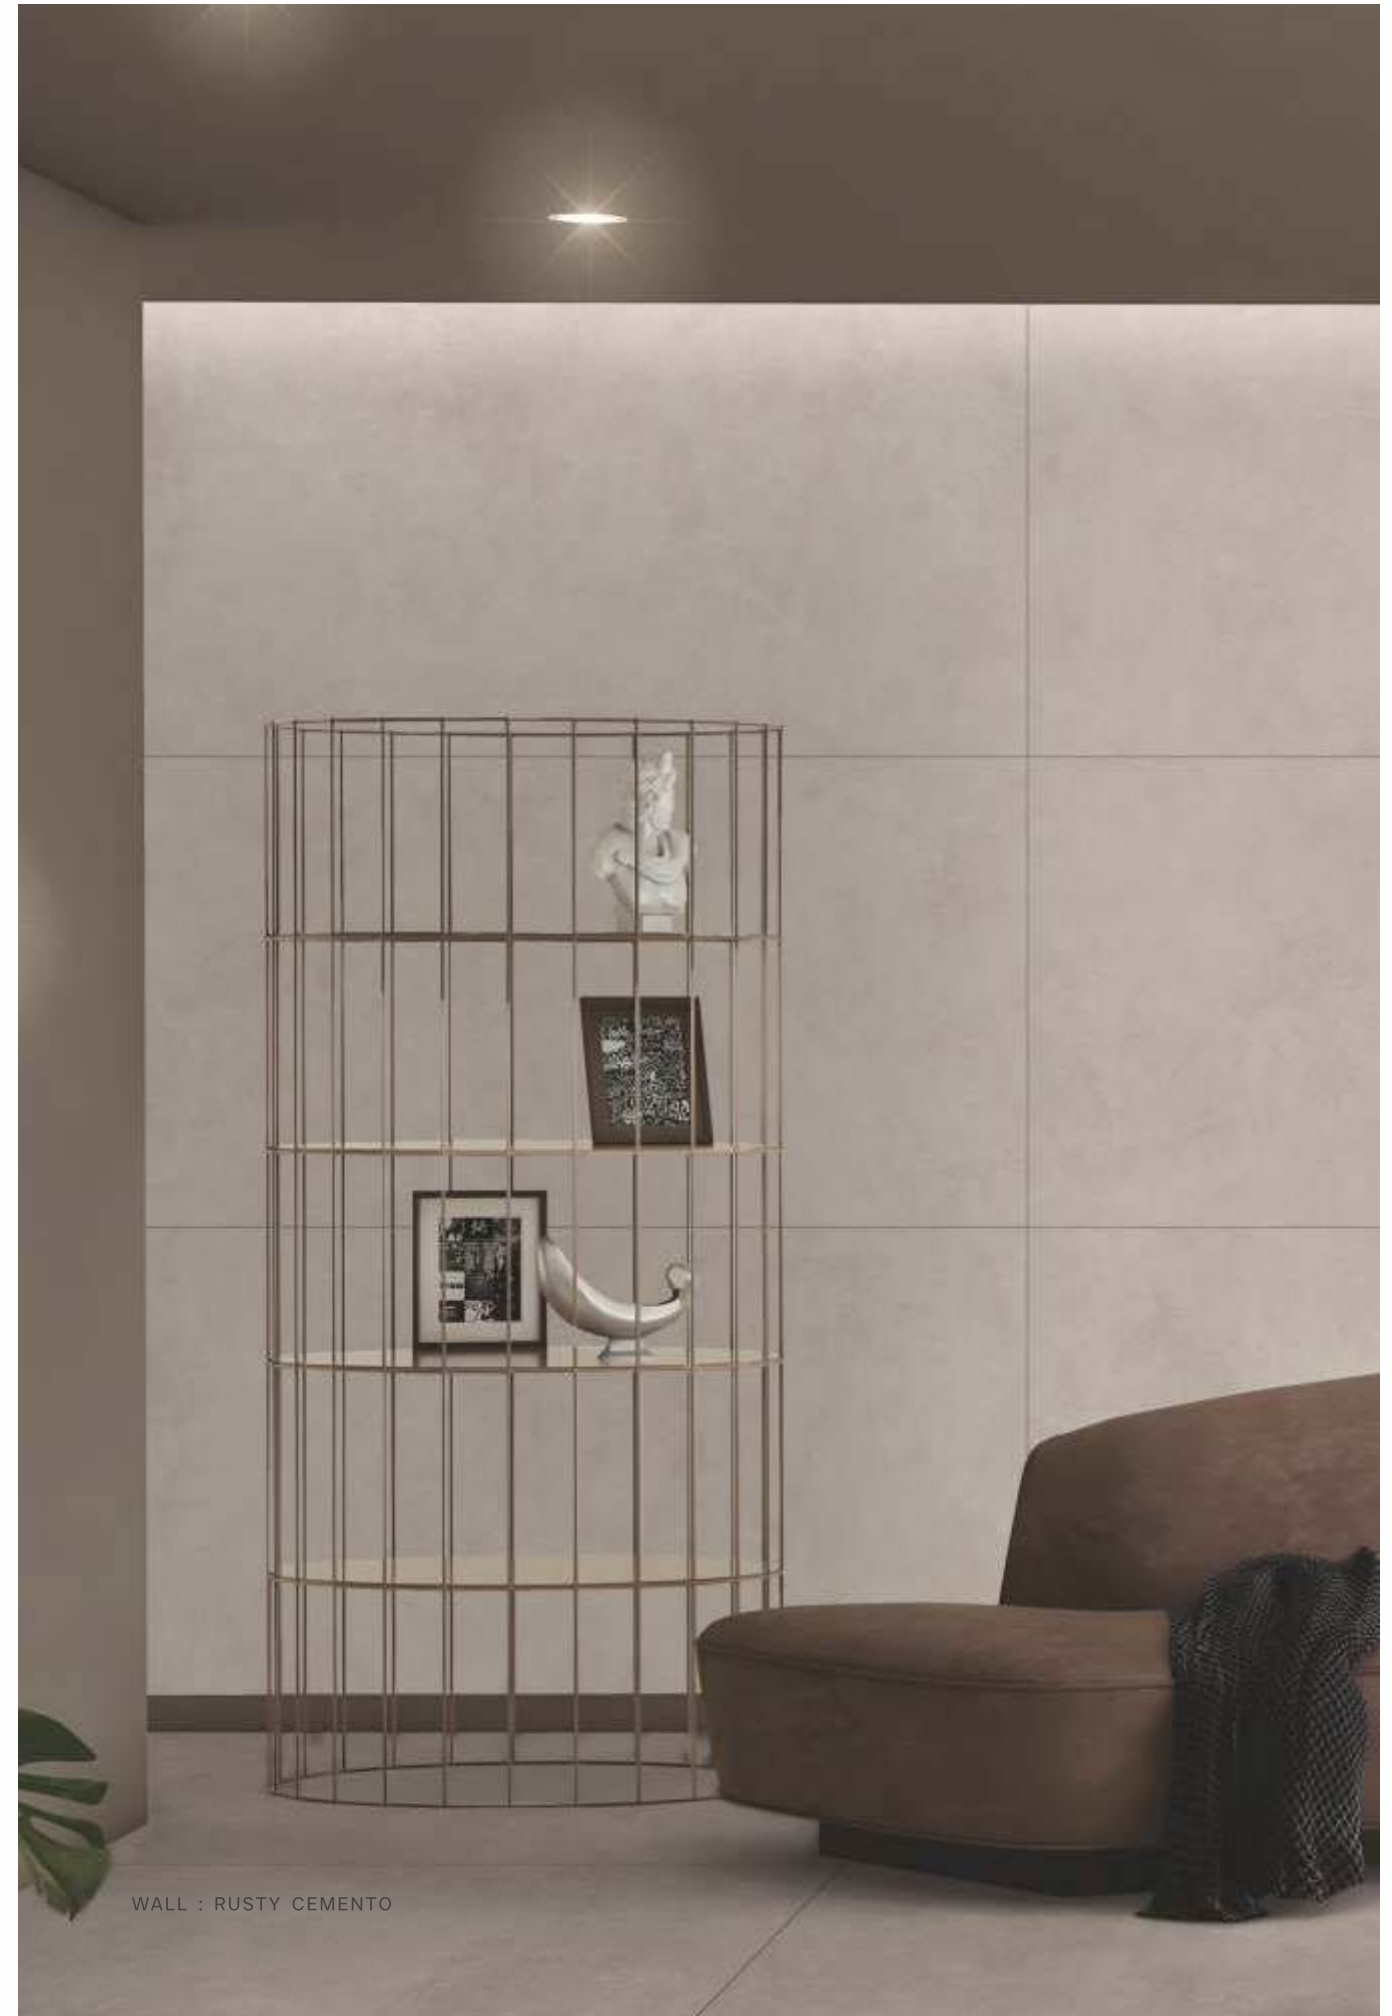

WALL : RUSTY CEMENTO