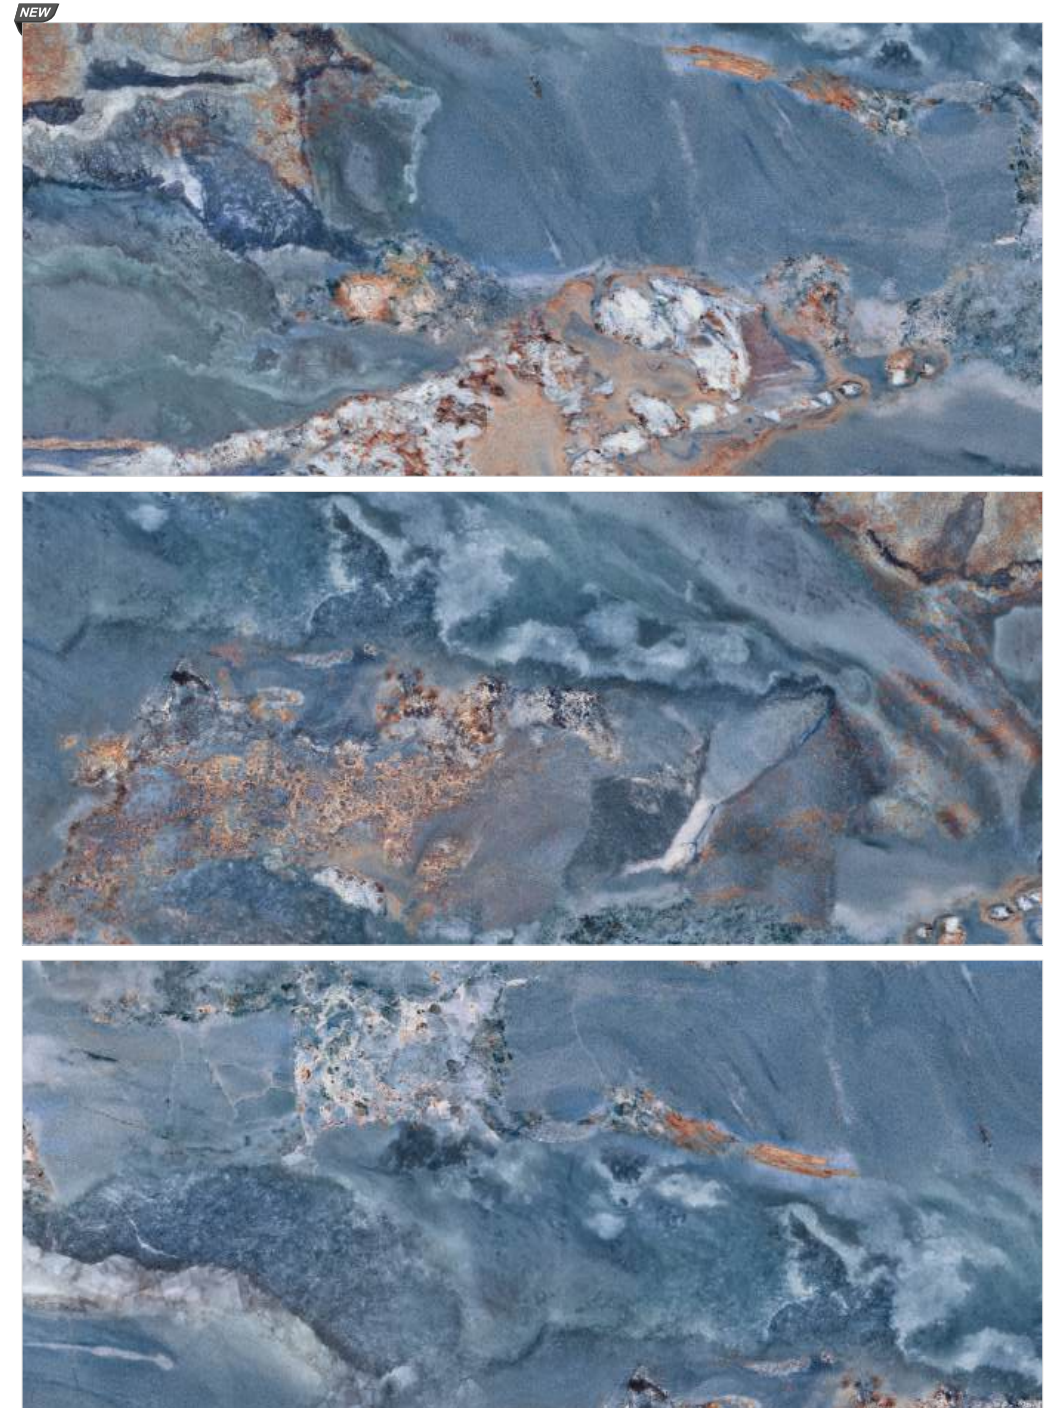

Colour
Durability

Dimensional
Stability

Resistance
to Freezing

Resistance
to Abrasion

FLOOR : MARMO FERRO

800x1800mm

Series : High Gloss | Surface : High Gloss

Marmo Ferro