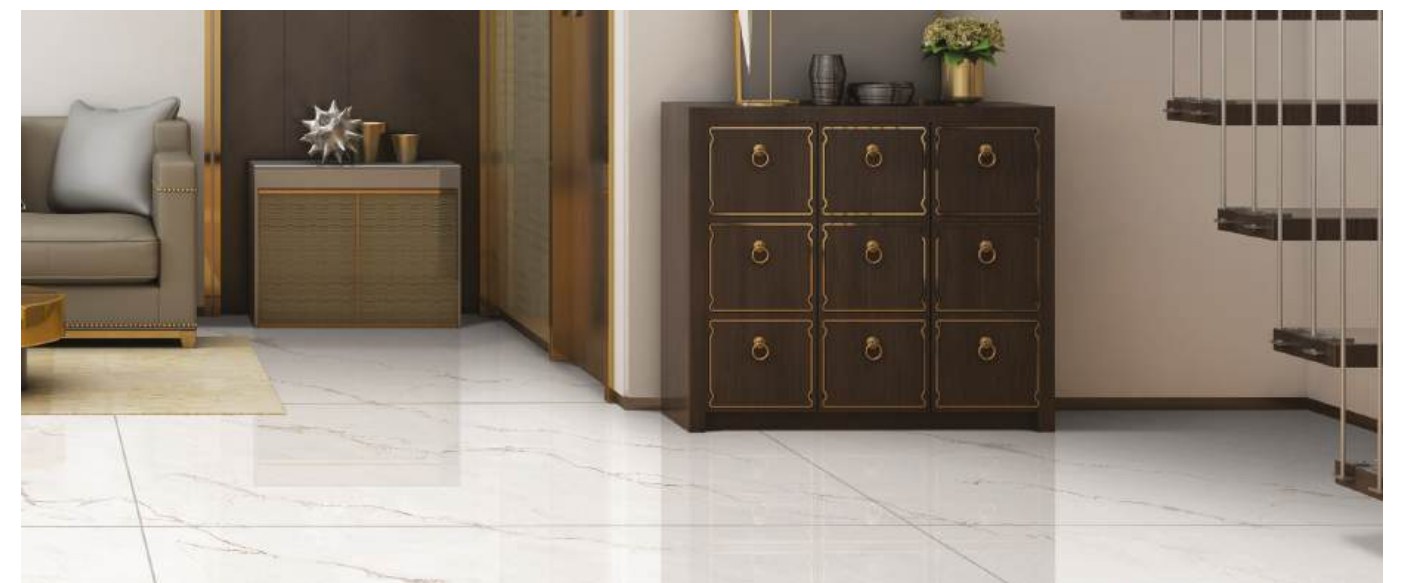

800x1800mm
Series : Marvel Plus | Surface : High Gloss