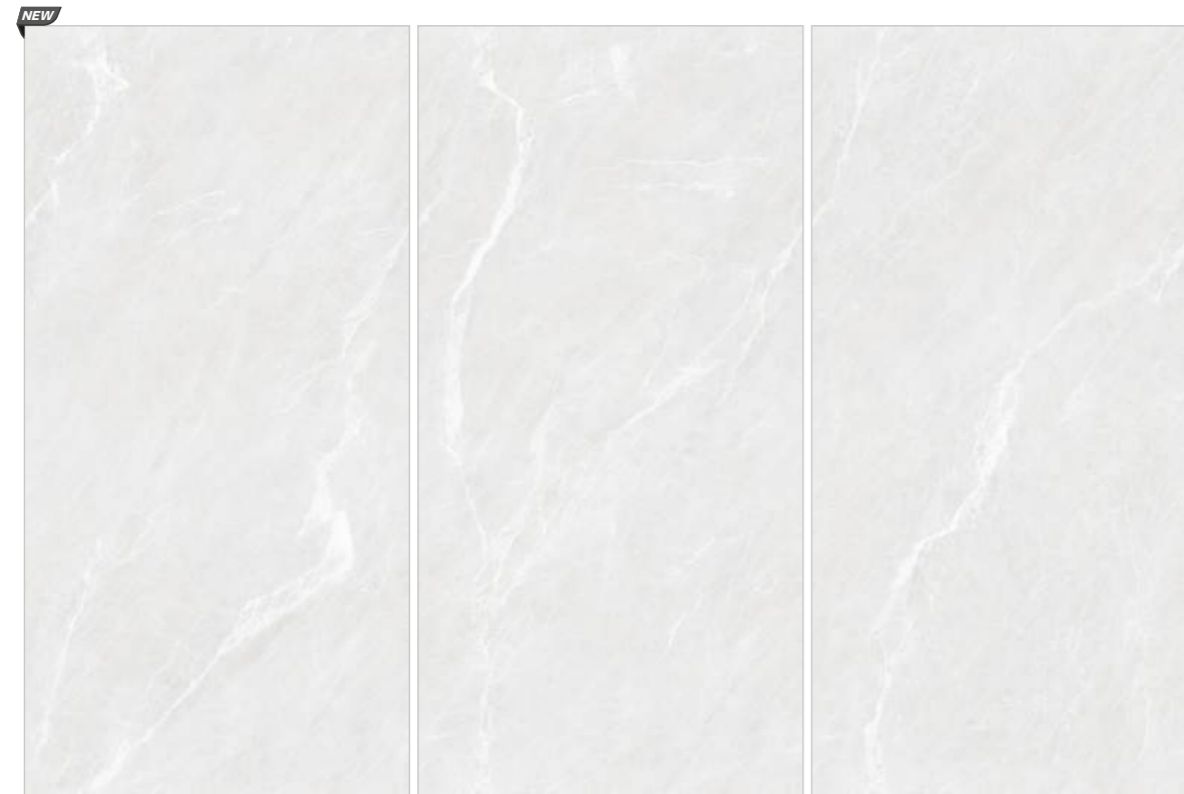

Infinity Impara White

Random : 04

800x1600mm
Series : Marvel | Surface : Polished