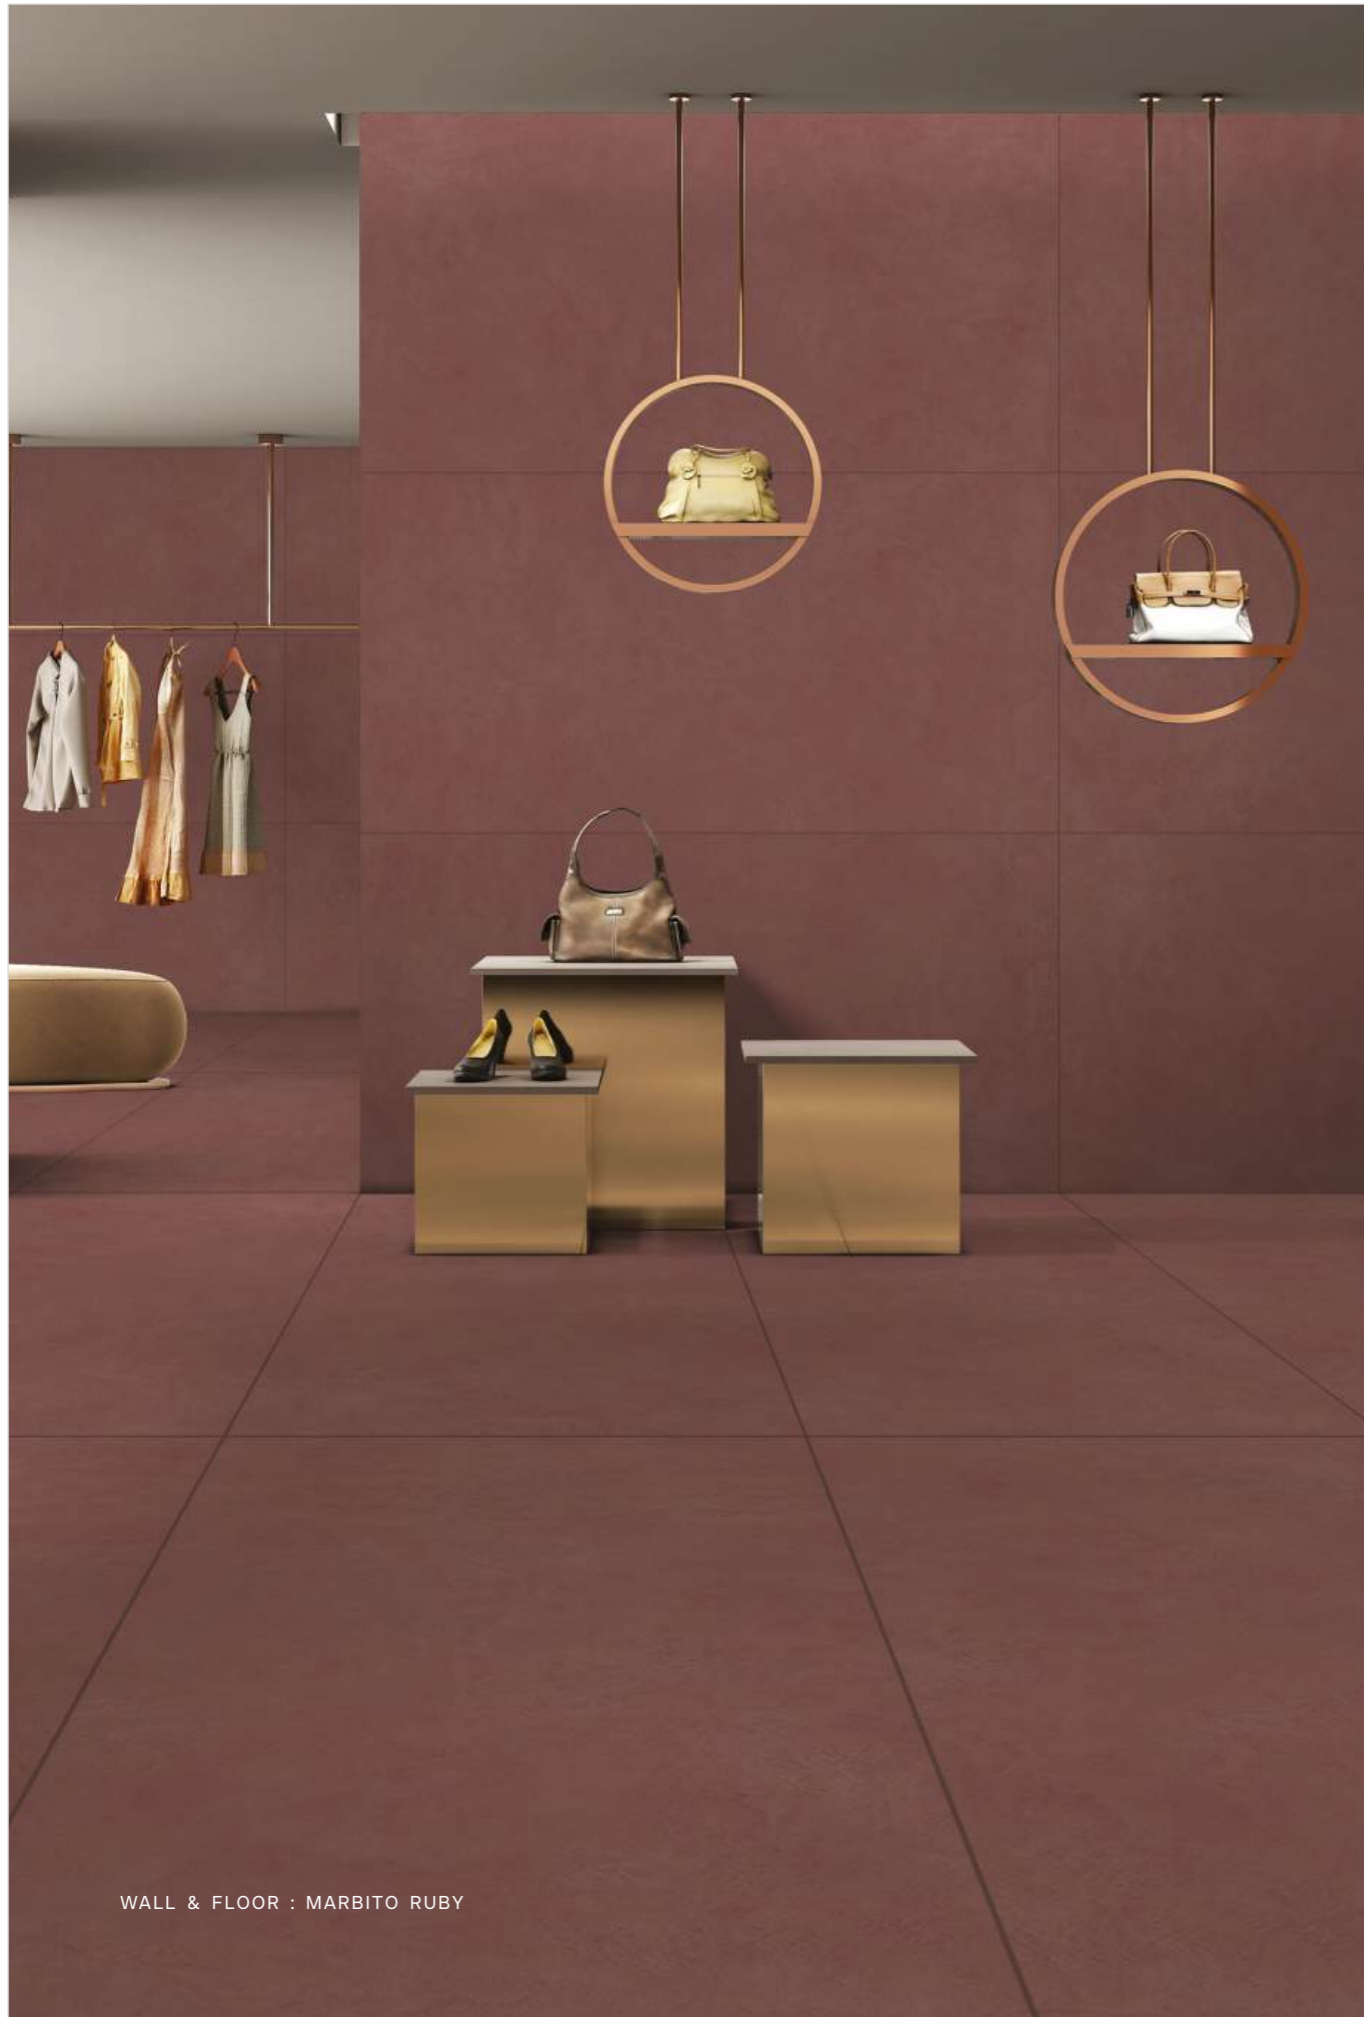

Also Available : 1200x1800mm

Marbito Natural

Random : 05

Also Available : 1200x1800mm

WALL & FLOOR : MARBITO RUBY

800x1600mm  
Series : Dura | Surface : Dura Matt

**Marbitto Ivory**

Random : 05