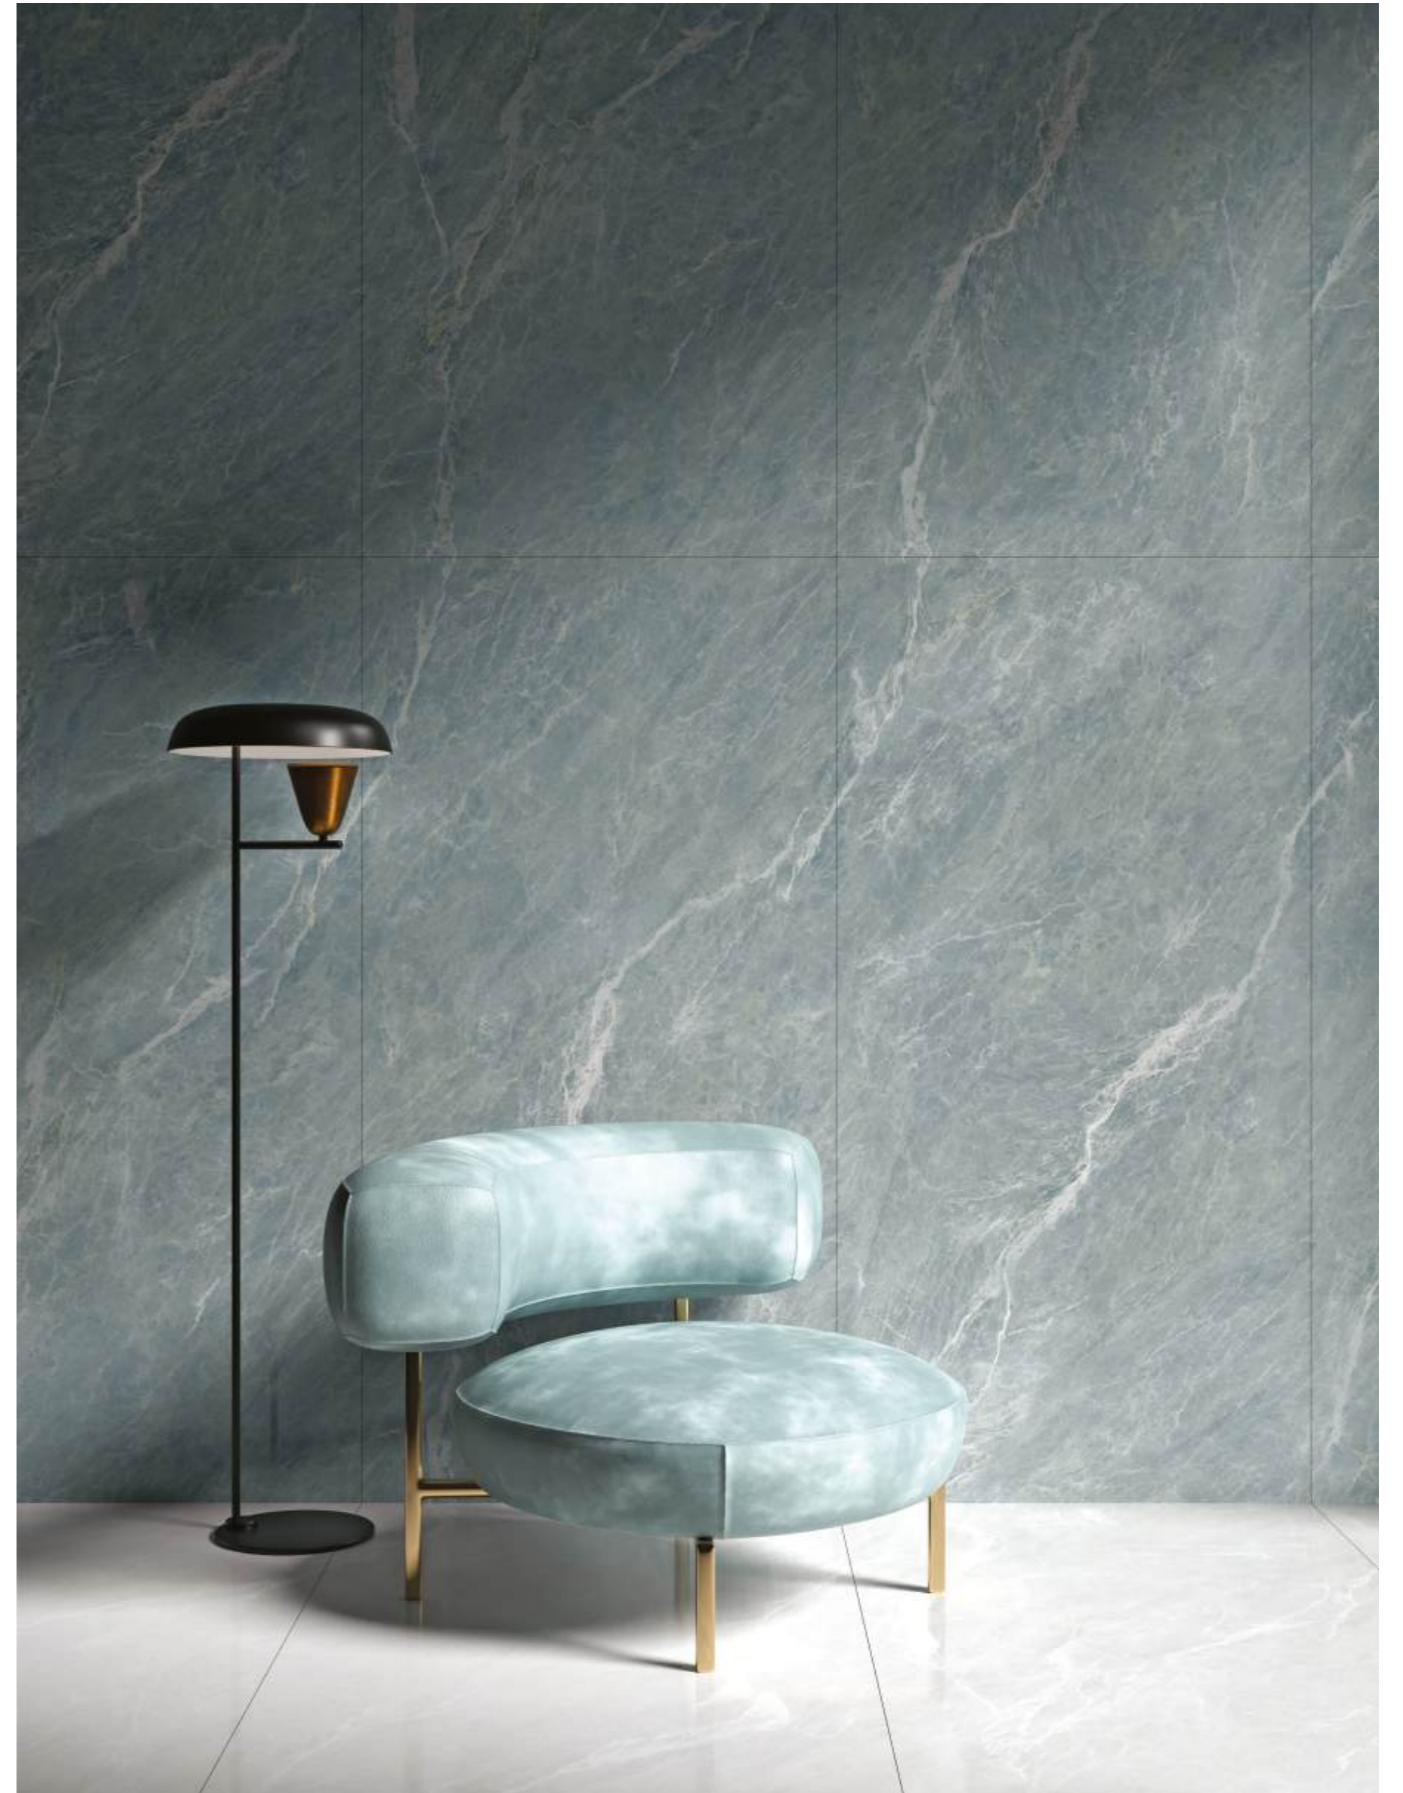

An expression of grandeur

Let your space become a splendid symphony of luxury and minimalism that evokes your space with grand approaches. Create a timeless impact with our surfaces that subtly nurture grace.