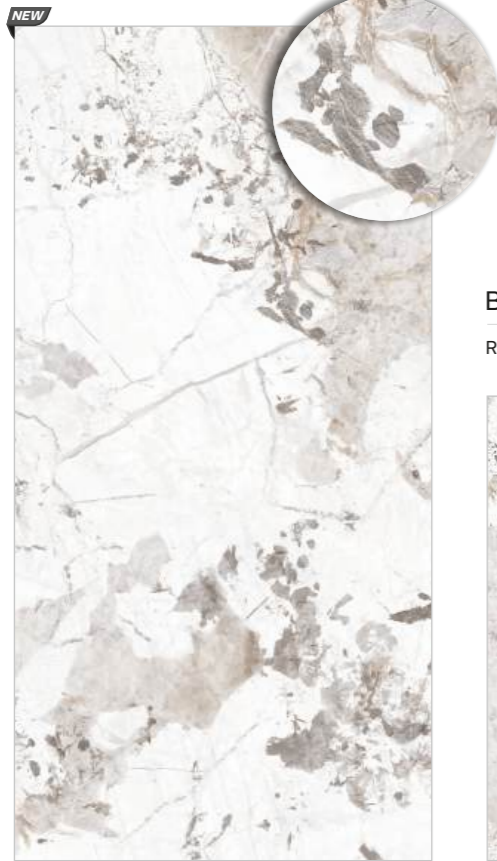

Colour Durability

Dimensional Stability

Resistance to Freezing

Resistance to Abrasion

Low Maintenance

WALL & FLOOR : BRAZILIAN PATAGONIA

800x1600mm  
Series : Uniglow | Surface : Uniglow

**Brazilian Patagonia**