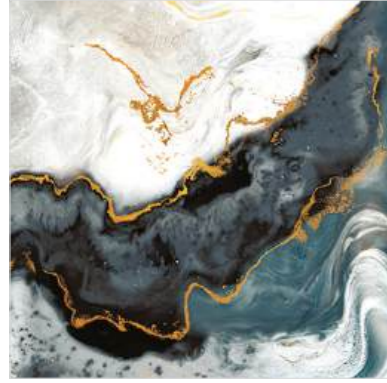

600x600mm
Series : High Gloss | Surface : High Gloss | Body : GVT

Beton Aqua I