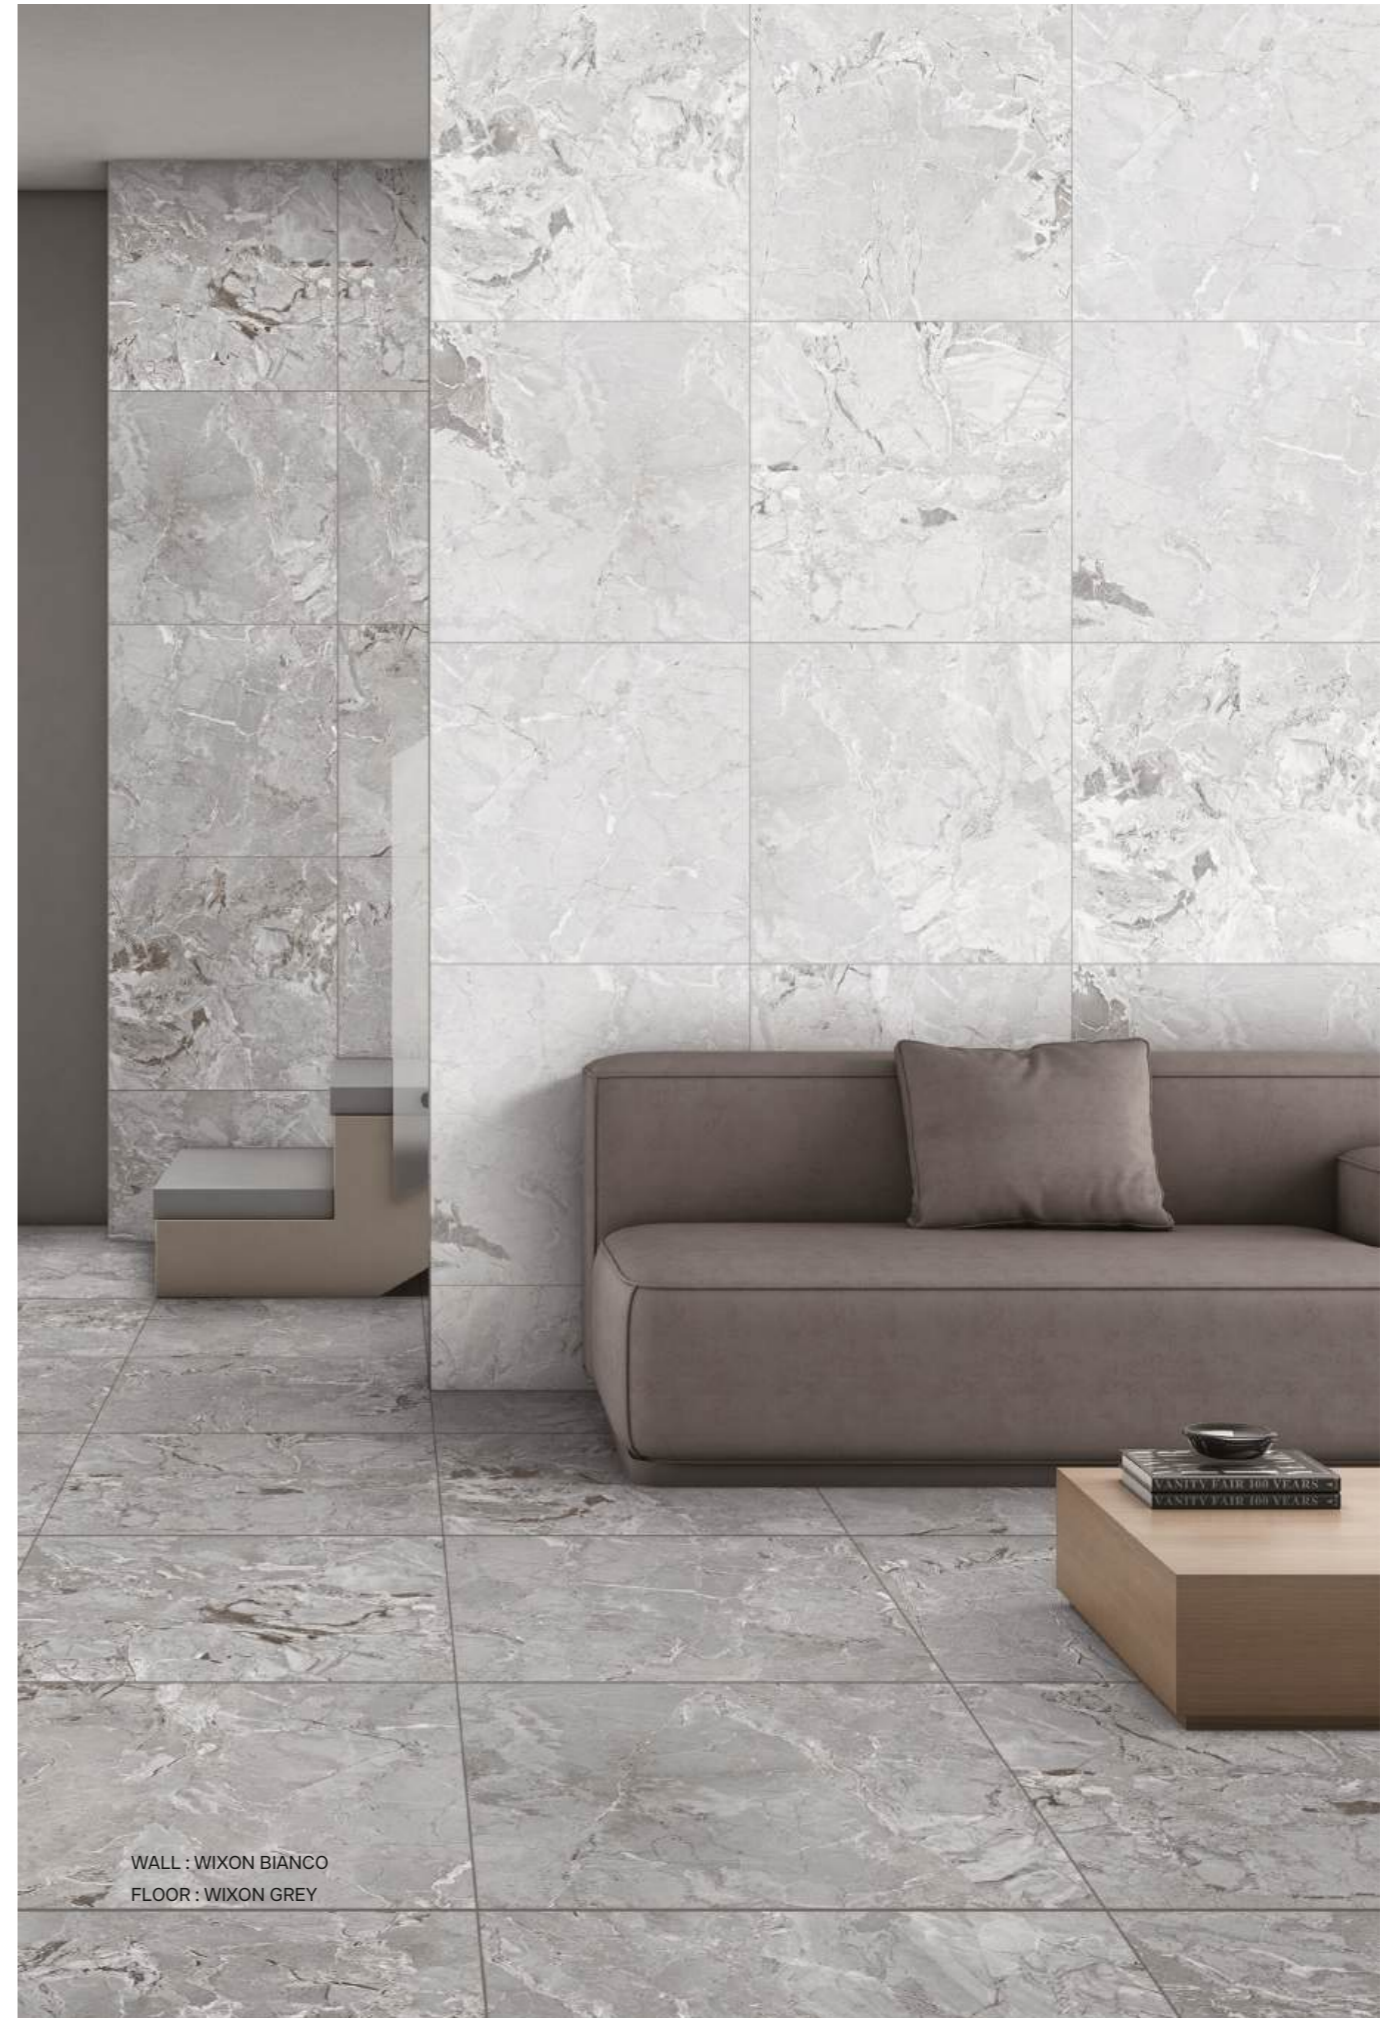

WALL : WIXON BIANCO
FLOOR : WIXON GREY