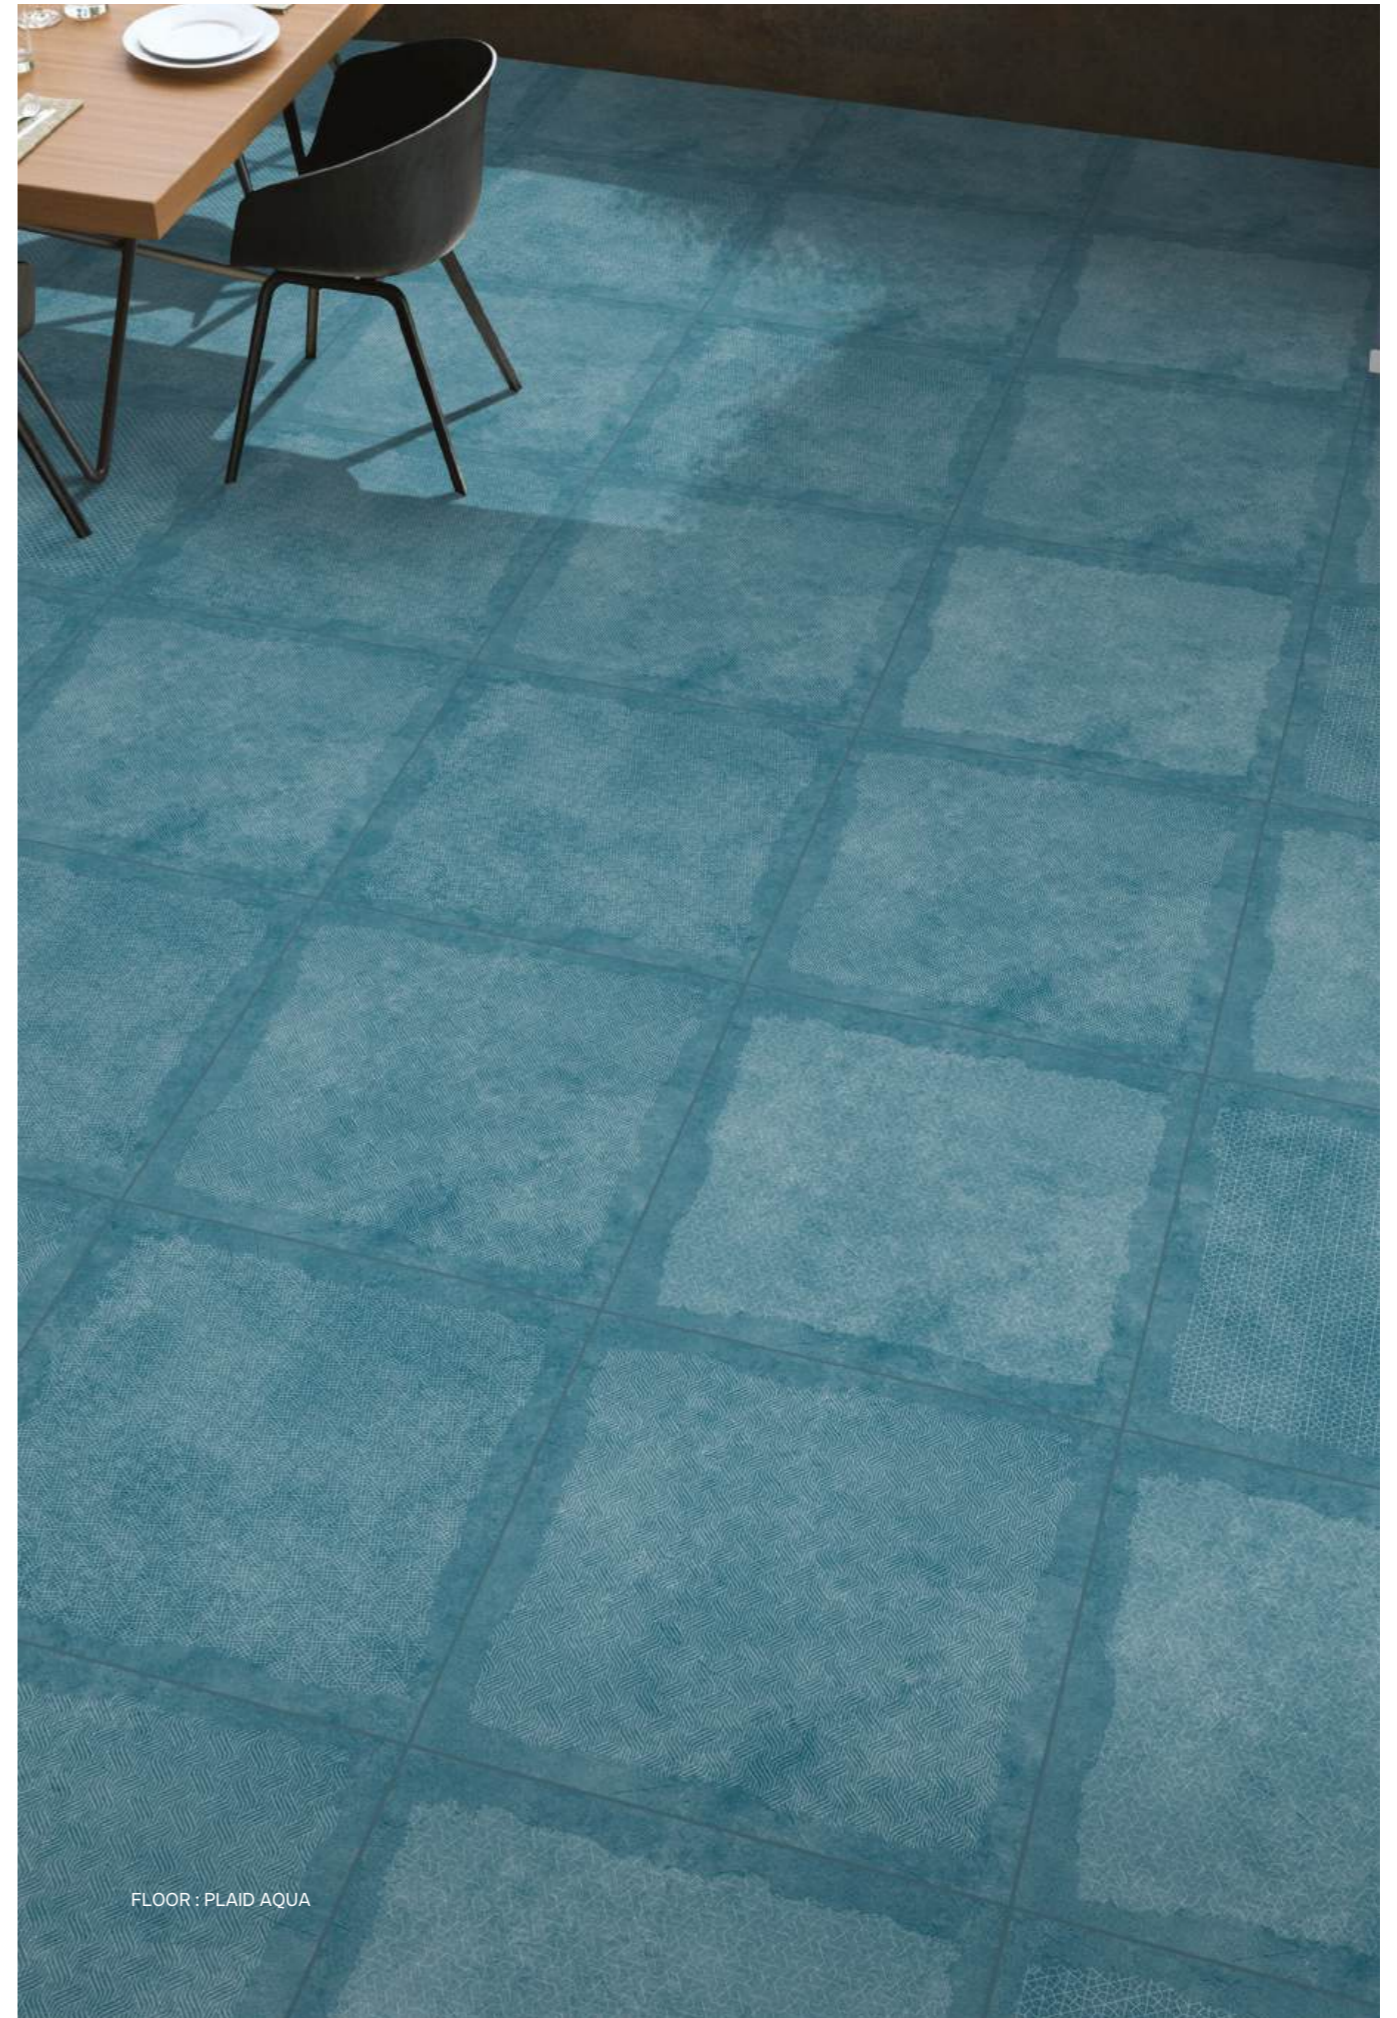

Plaid Aqua | 
Random-5

Megna Aqua | 

Matt | Series: Nexa

FLOOR : PLAID AQUA

The Authenticity of Rustic Matt

Rustic matt surfaces have become a popular design choice for interiors and exteriors alike, offering a unique blend of raw, natural charm, and subtle sophistication.