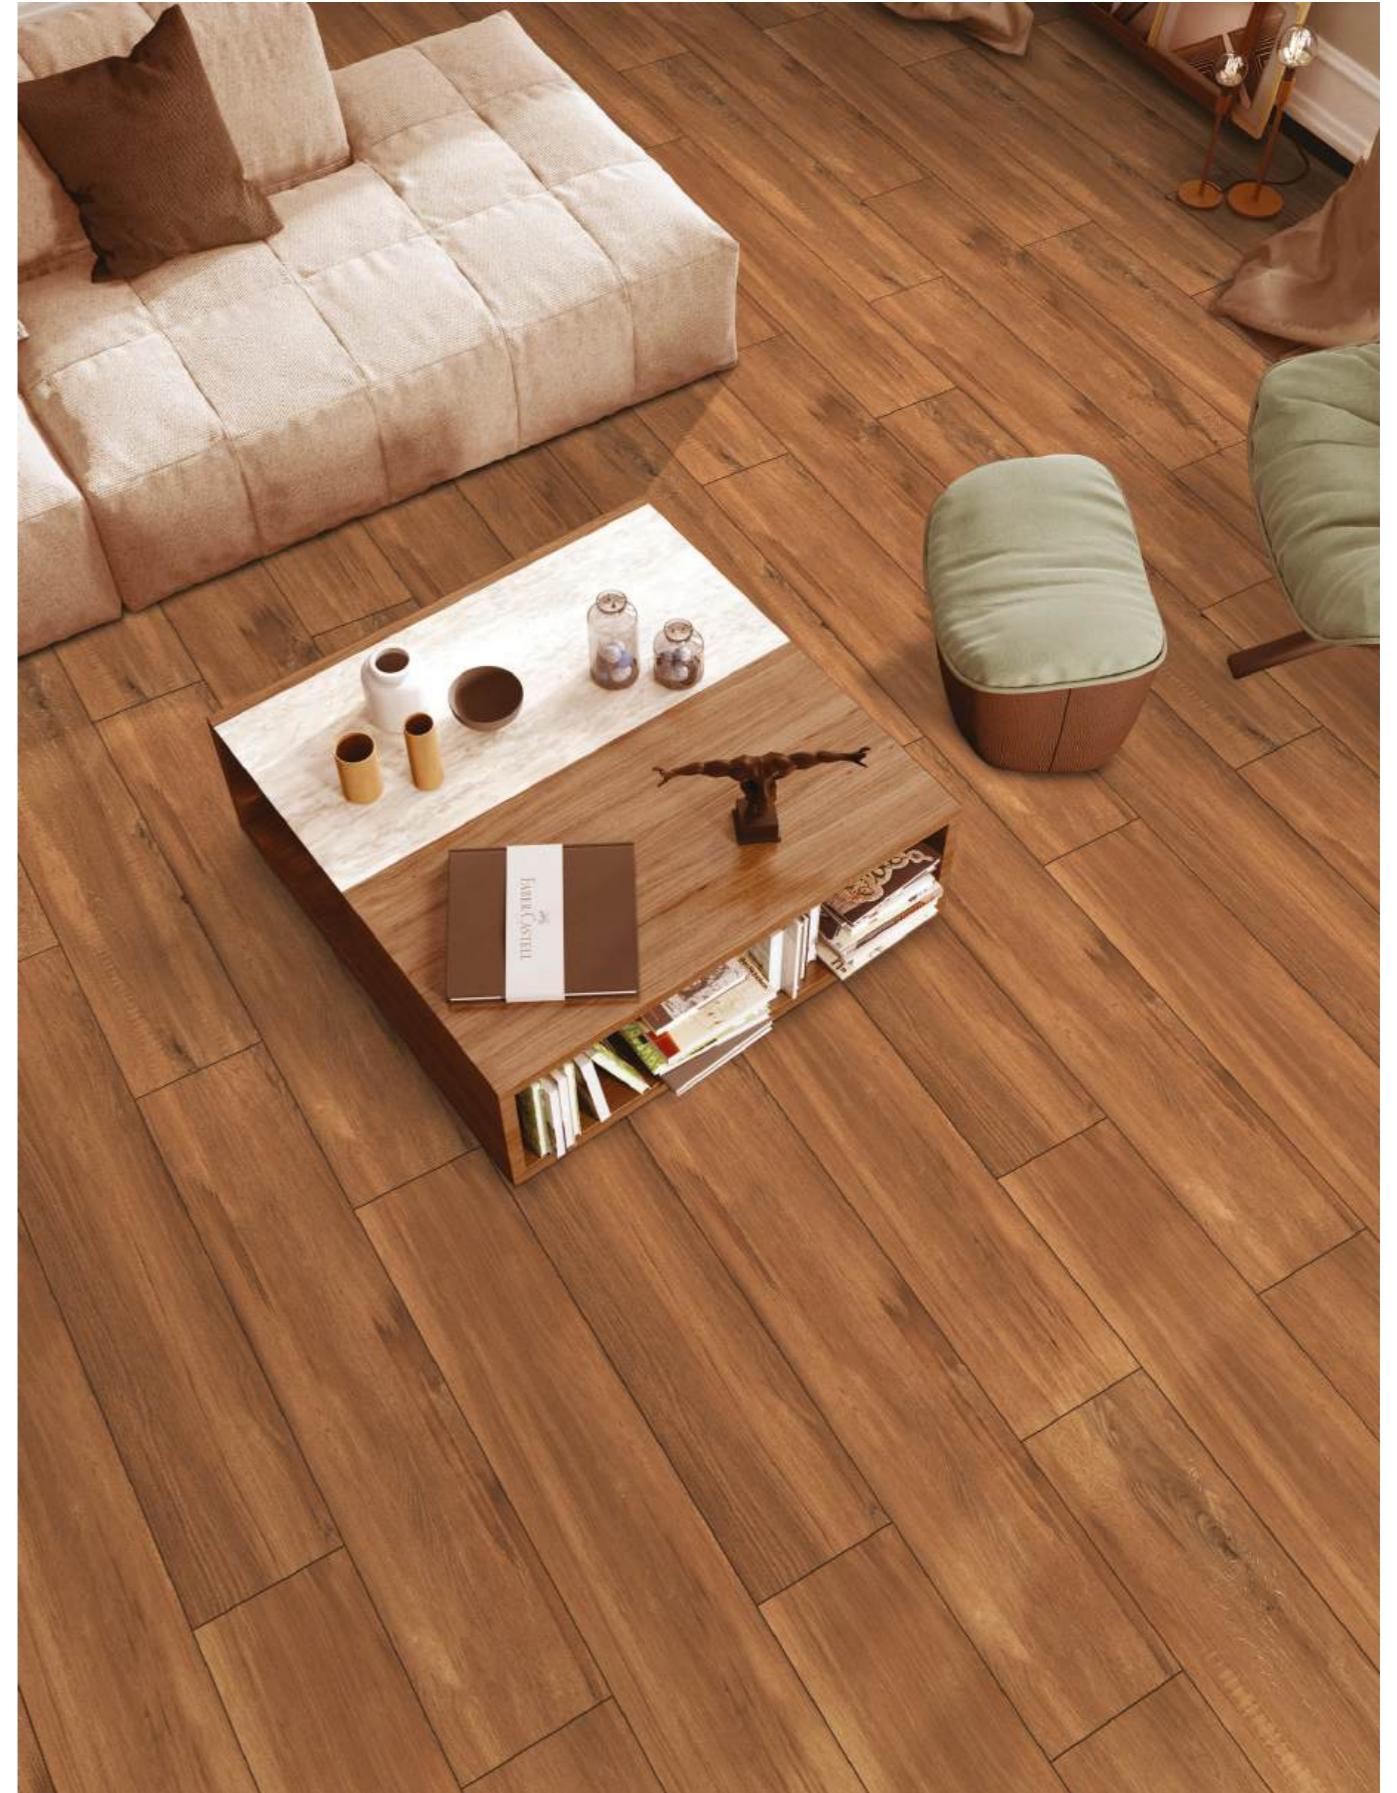

Dynamic Surfaces For Modern Needs

200x1000mm

Experience our
surfaces that are
created to evoke
novelty!

Matt