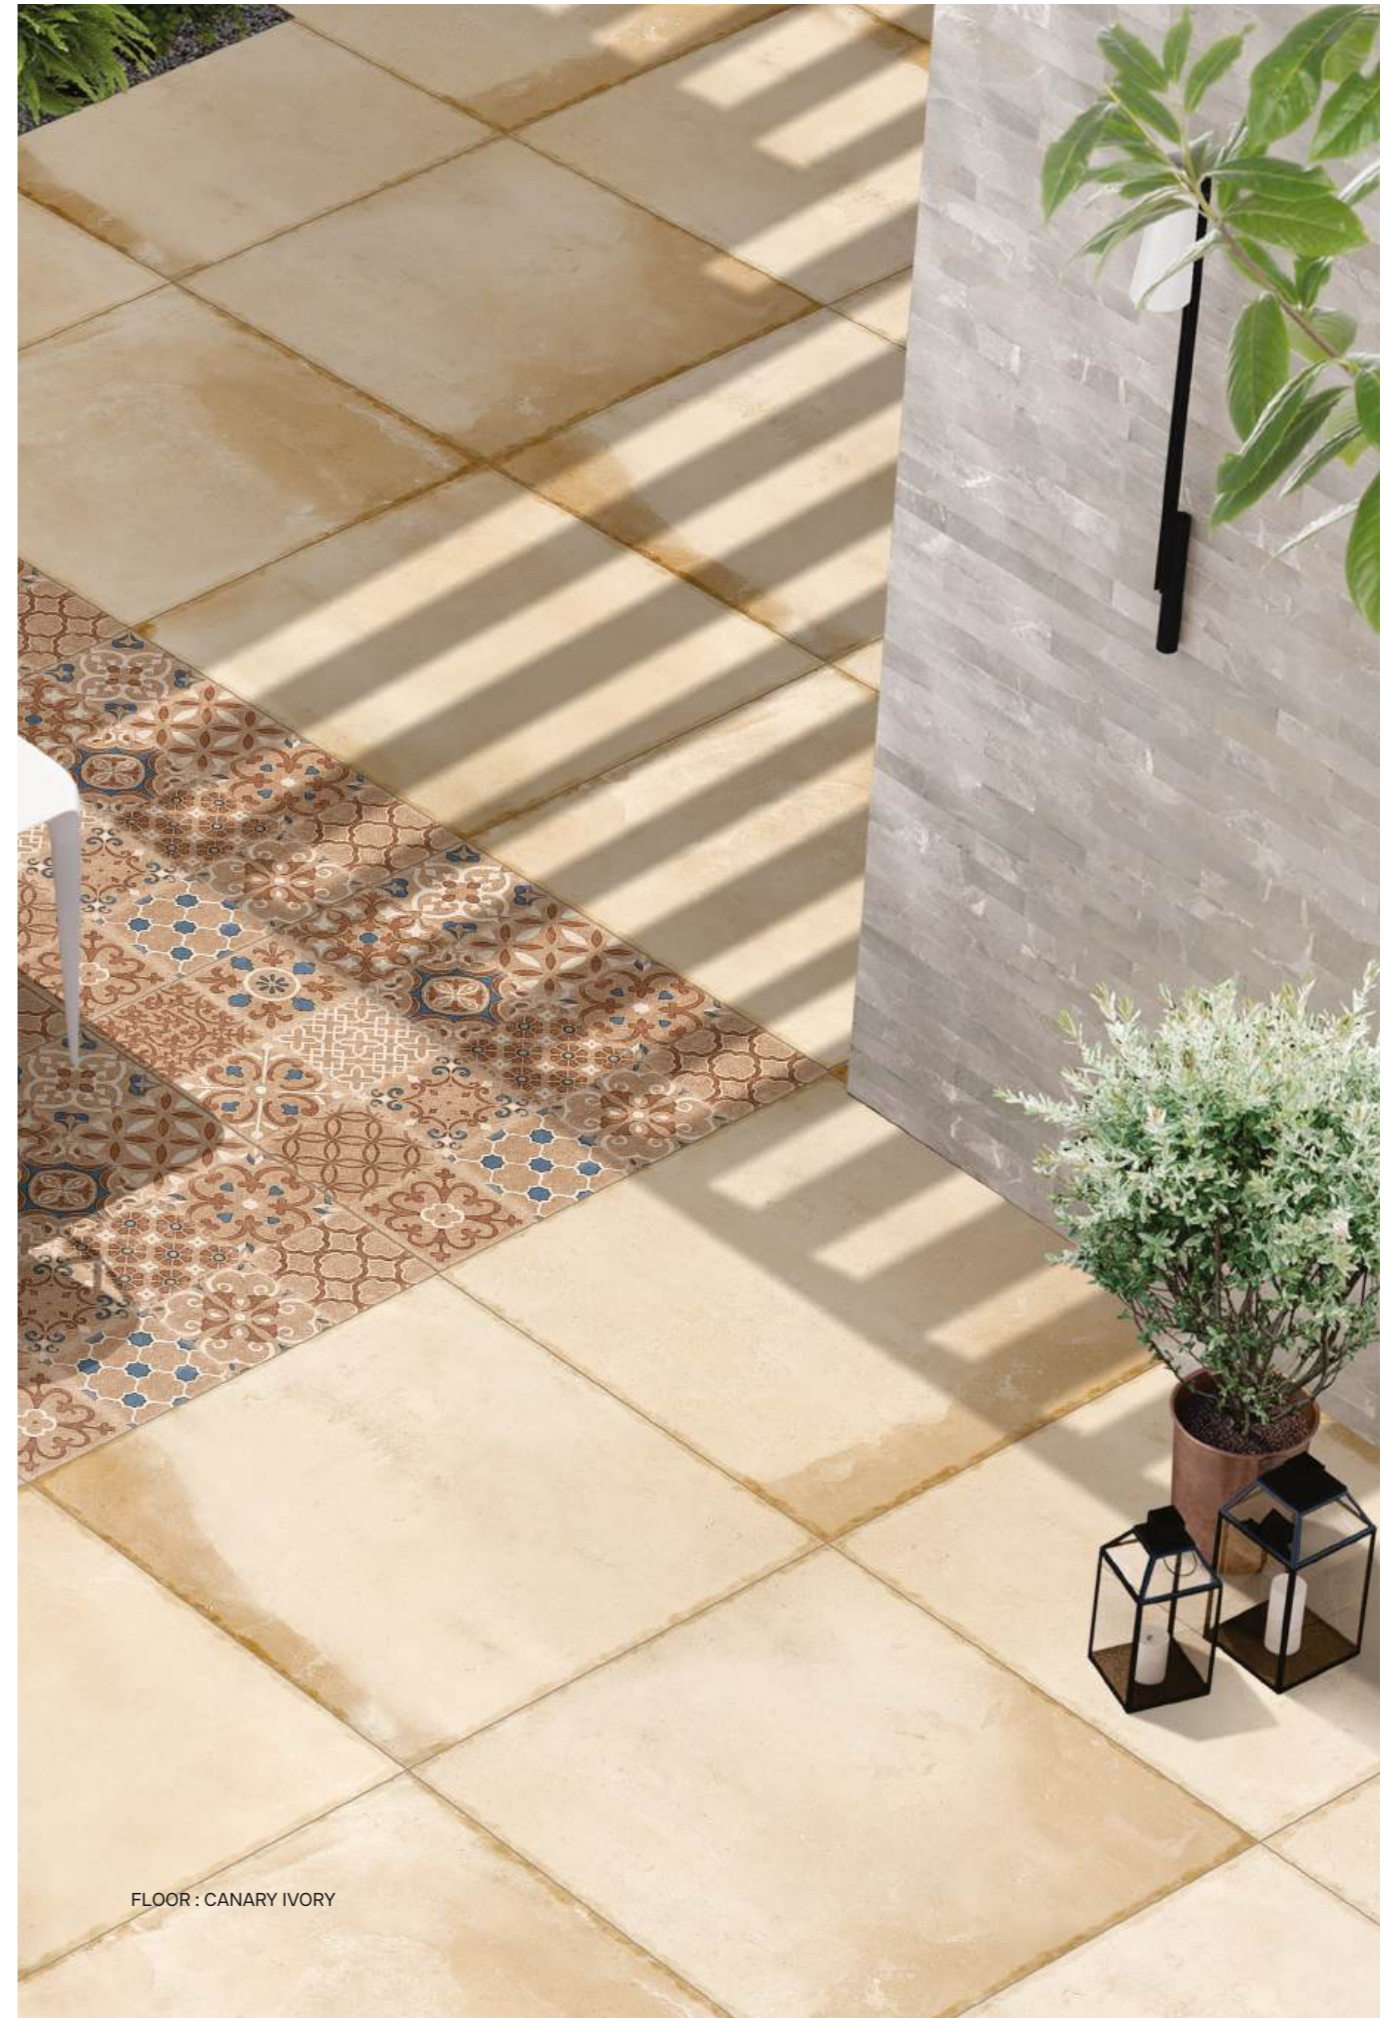

Canary Verde |

Canary Volcano |

FLOOR : CANARY IVORY

600x600mm
Series : Nexa | Surface : Rustic Matt | Body : GVT

Naila Choco I

Naila Grey I

Naila Ivory I

Naila Verde I