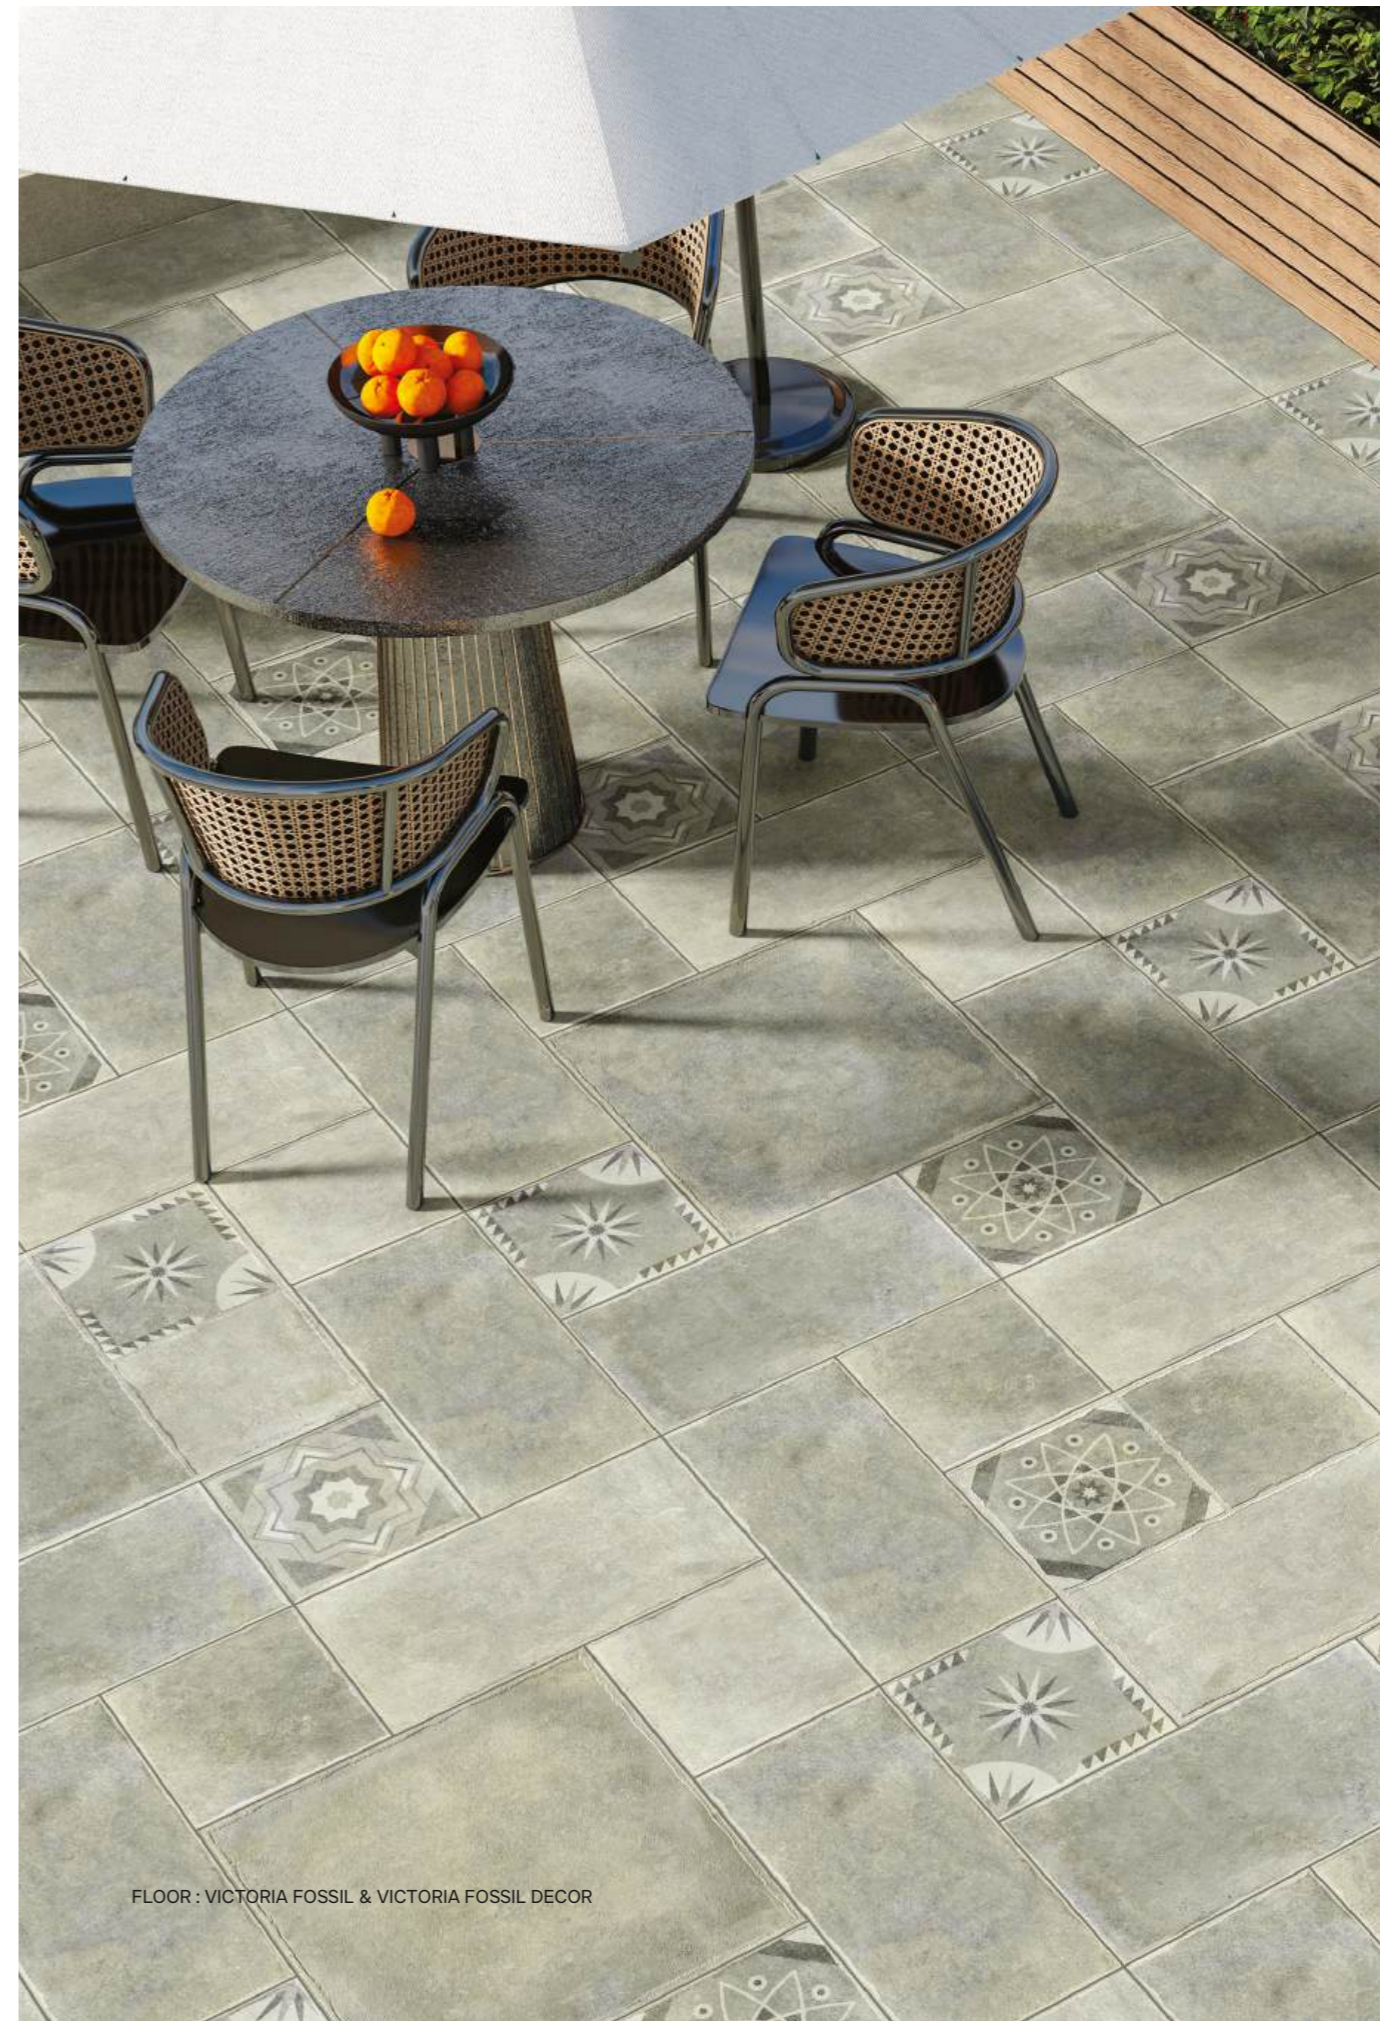

600x600mm

Victoria Fossil I

600x600mm

Victoria Fossil Decor I

298x600mm

298x298mm

FLOOR : VICTORIA FOSSIL & VICTORIA FOSSIL DECOR

Craft Inspirations That Are Timeless in Nature

With our 200x1000mm surface,
you can add a seamless look that
evokes tranquility for a lifetime.

Enliven your space
with a long-lasting impact!

200x1000mm

10mm Thickness

PORCELAIN

Dynamic Surfaces For Modern Needs