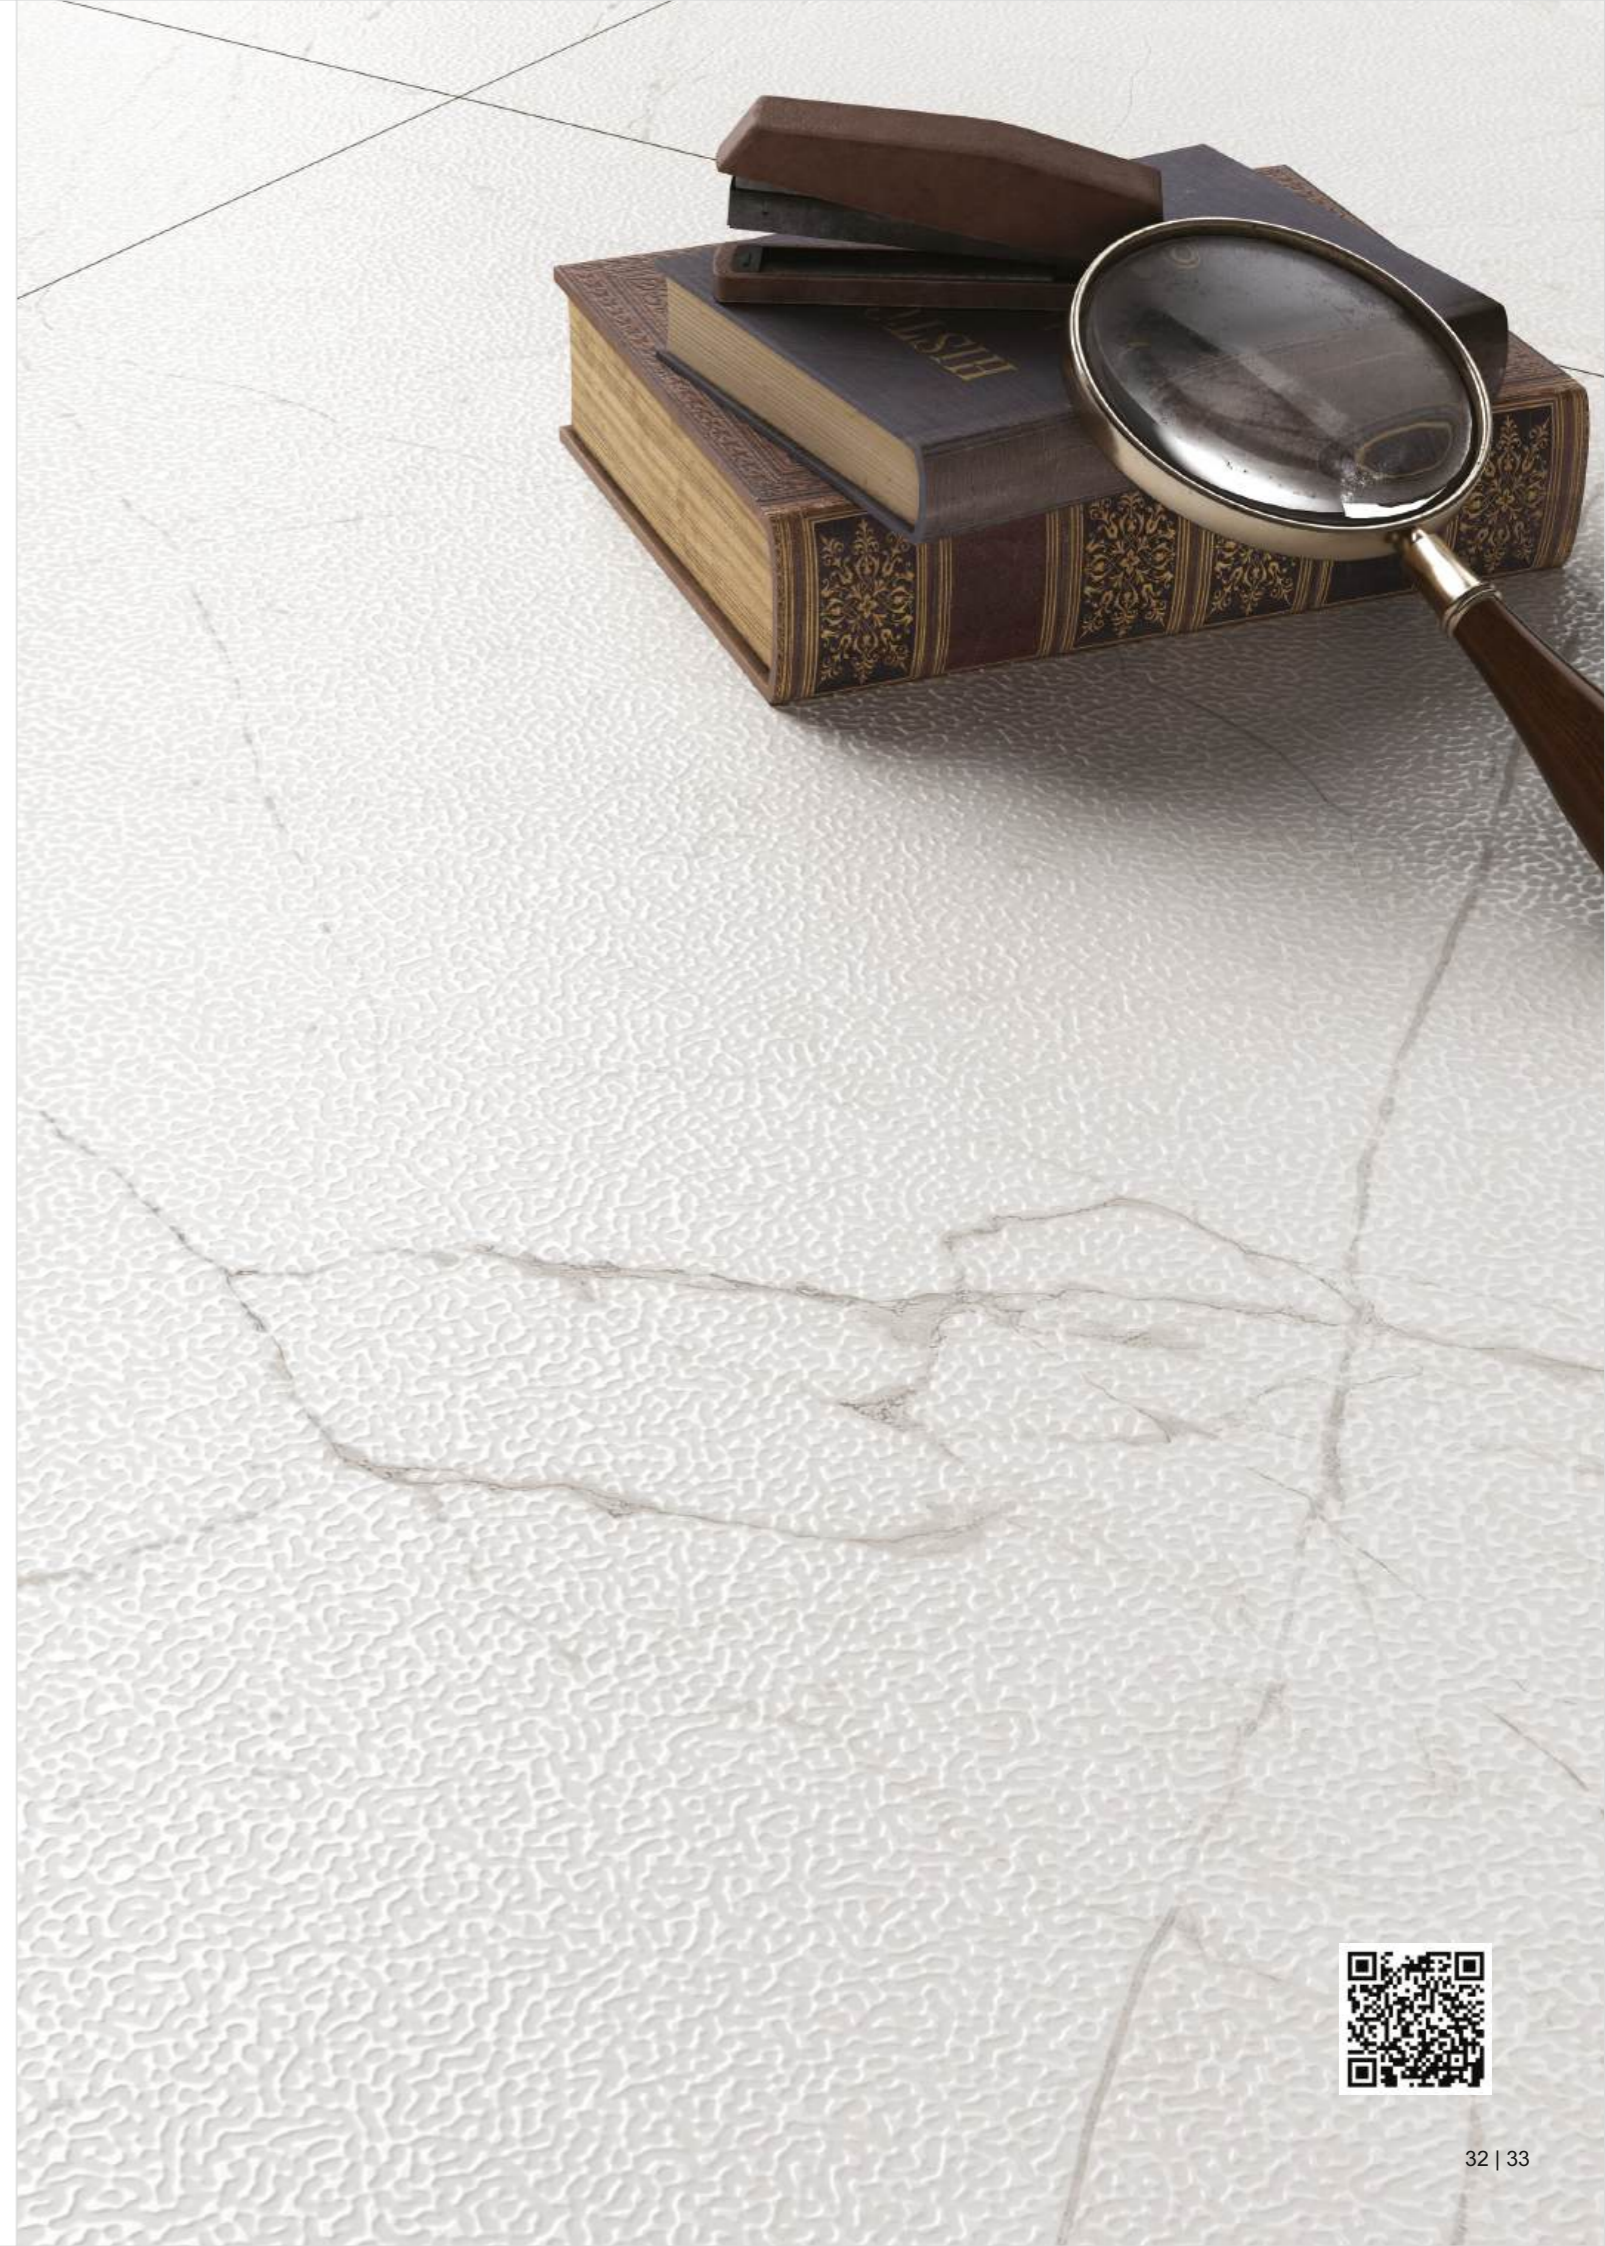

Colour Durability

Dimensional Stability

Resistance to Freezing

Resistance to Abrasion

Low Maintenance

600x600mm
Series : Uniglow | Surface : Uniglow | Body : GVT

Armonia Ivory I

Armonia Steel I