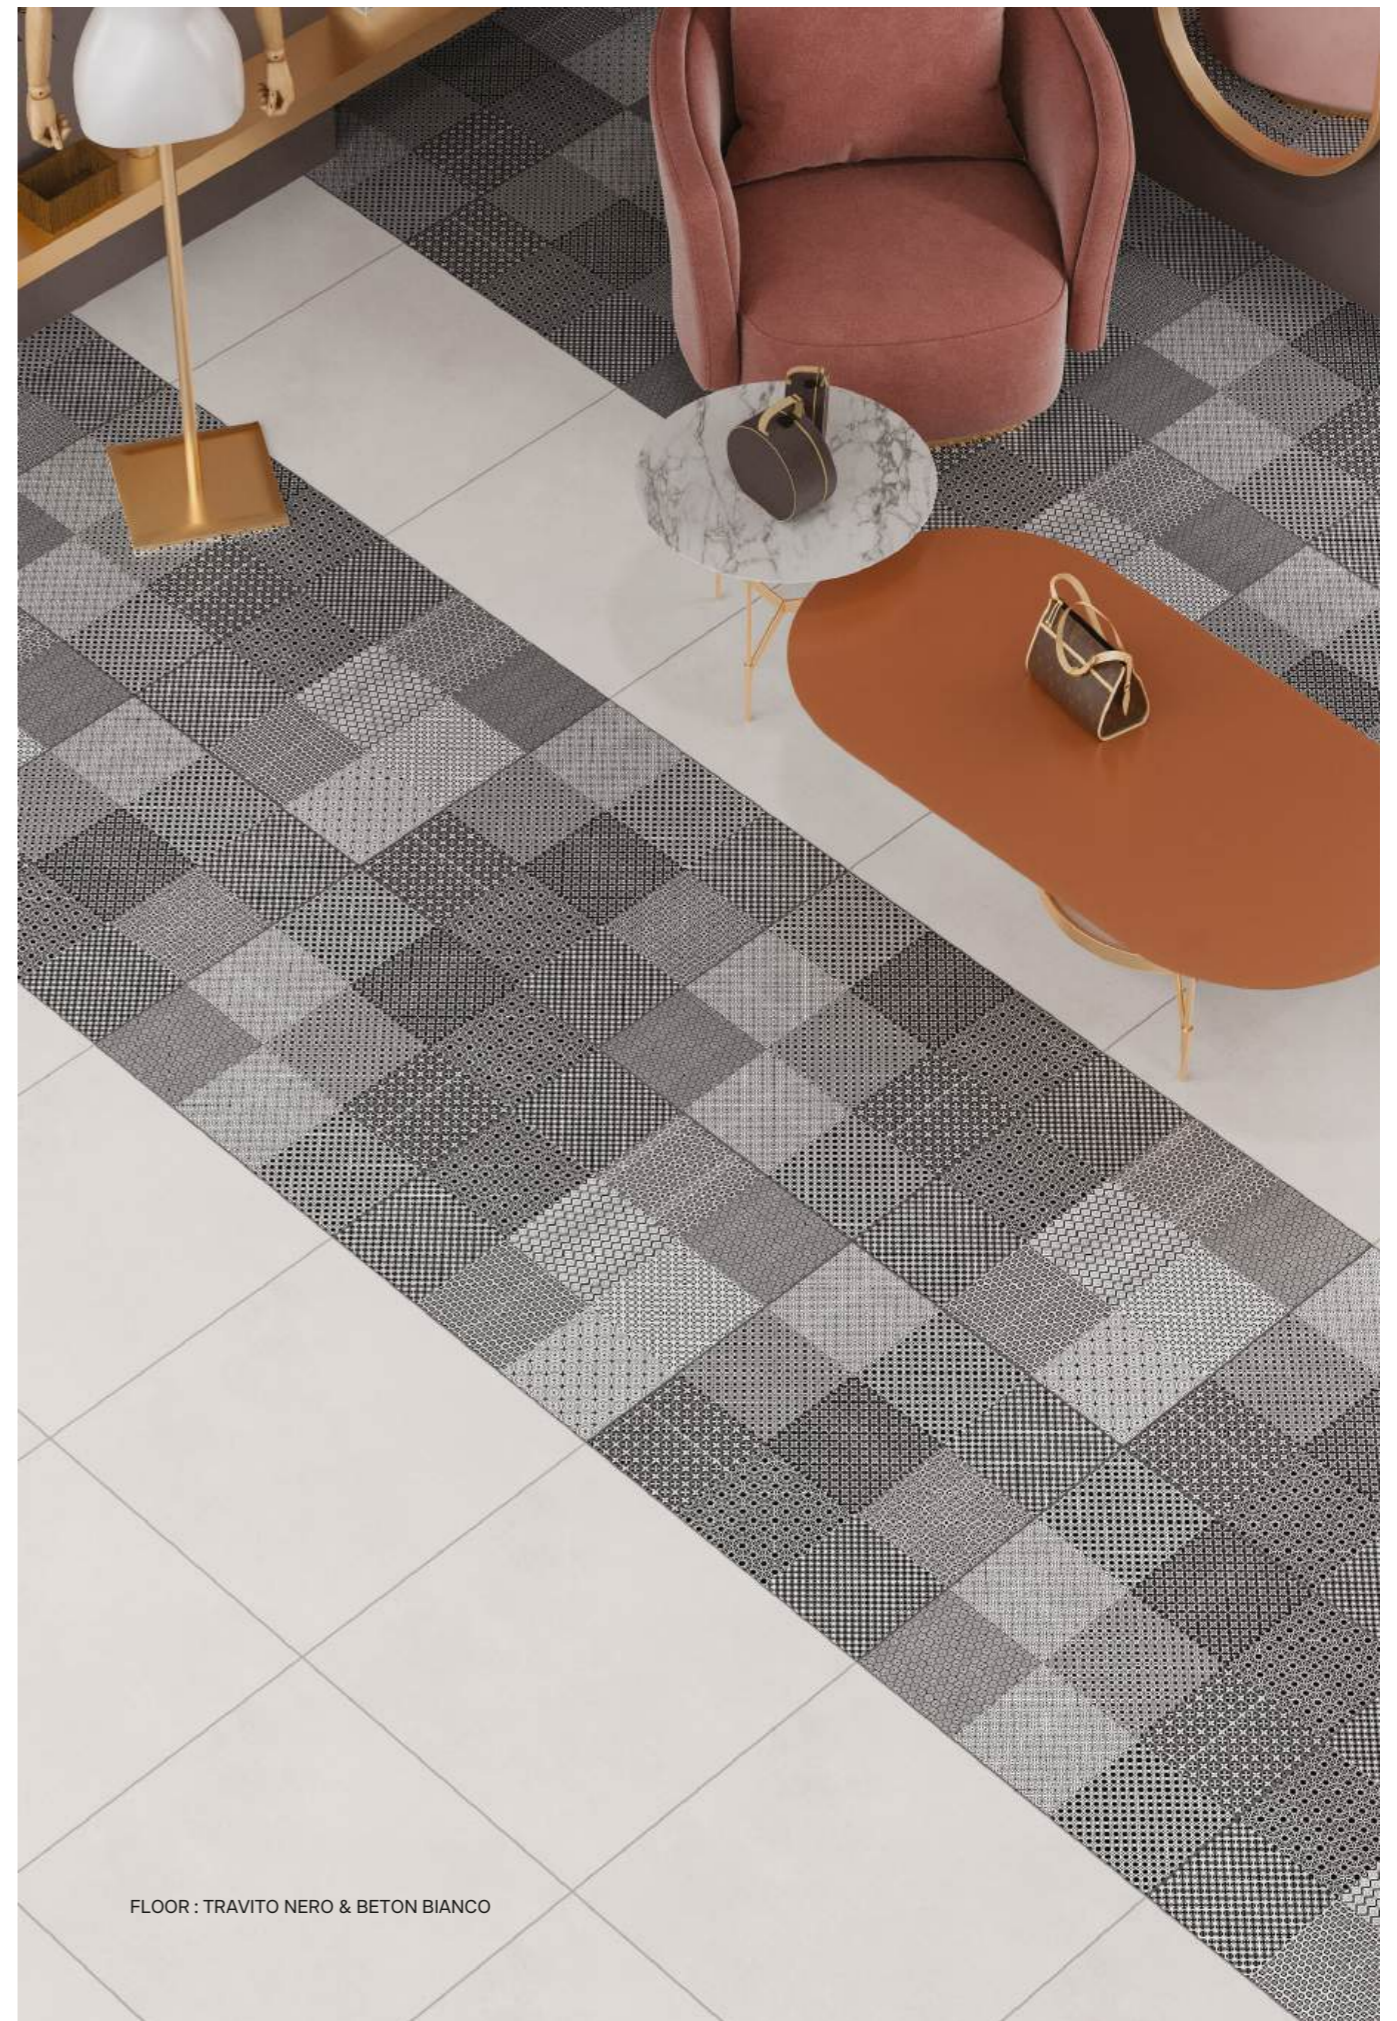

FLOOR : TRAVITO NERO & BETON BIANCO