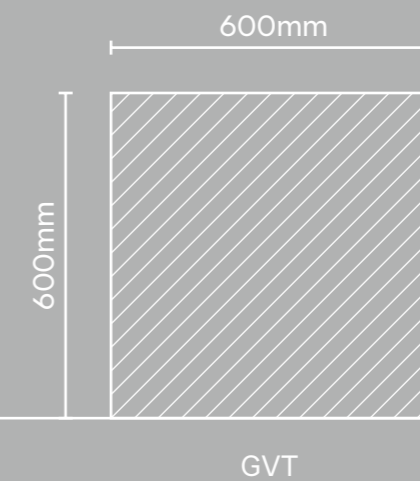

Embrace The Natural World With Artisanal Craftsmanship

Dynamic Sizes, Strengthful Pieces

200x1000mm

600x600mm

Minimum
3mm
Spacer
Recommended

The versatile range of sizes makes these surfaces a breeze when it comes to functionality and aesthetics. These surfaces add a seamless look through their dynamic perspectives and evoke serenity in each form.

Add our 600x600mm surfaces to your space and transform it with novelty on each edge.

Redefining each corner with passion!

600x600mm

9mm & 12 mm Thickness

Dynamic Surfaces For Modern Needs

600x600mm

Experience our surfaces that are created to evoke novelty!