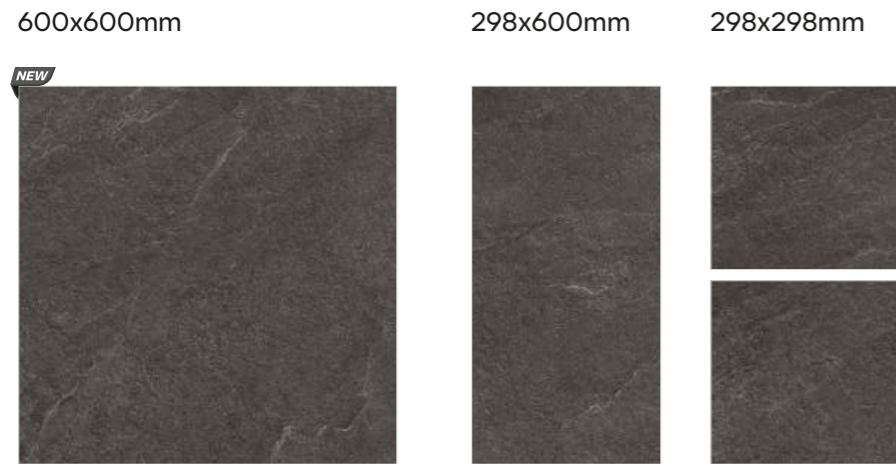

600x600mm | 298x600mm | 298x298mm
Series : Earth | Surface : Matt | Thickness : 12mm | Body : GVT

Moonstone Ebony I