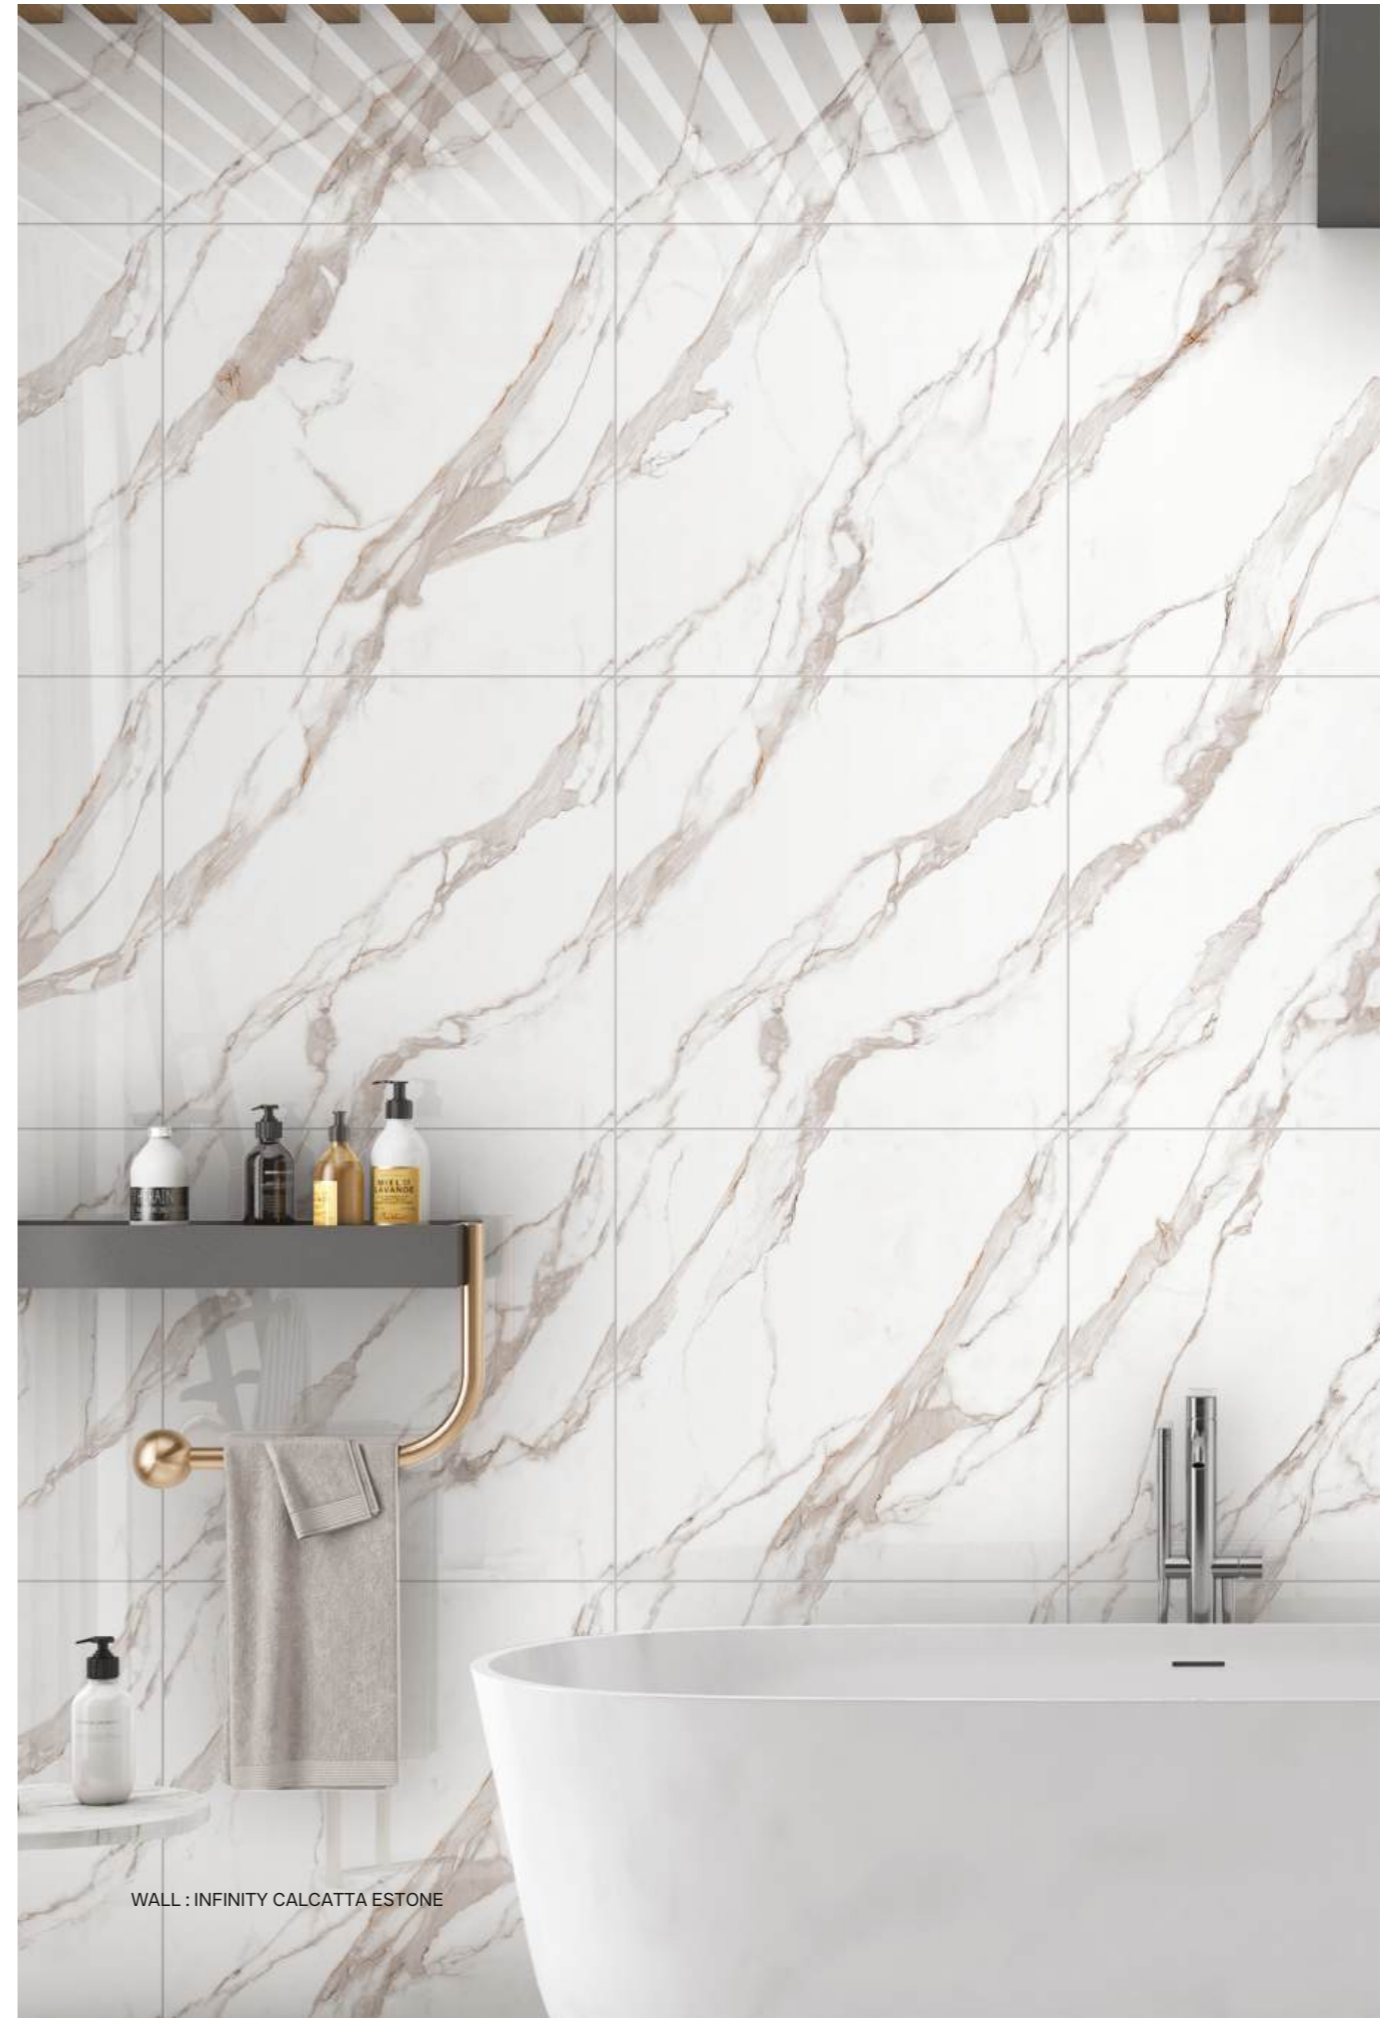

NEW
Infinity Spring Beige I

NEW
Infinity Spring Dove I

NEW
Infinity Iceberg I

NEW
Sintred Beige I

NEW
Sintred Fog I

WALL : INFINITY CALCATTA ESTONE

600x600mm
Series : Marvel | Surface : Polished | Body : GVT