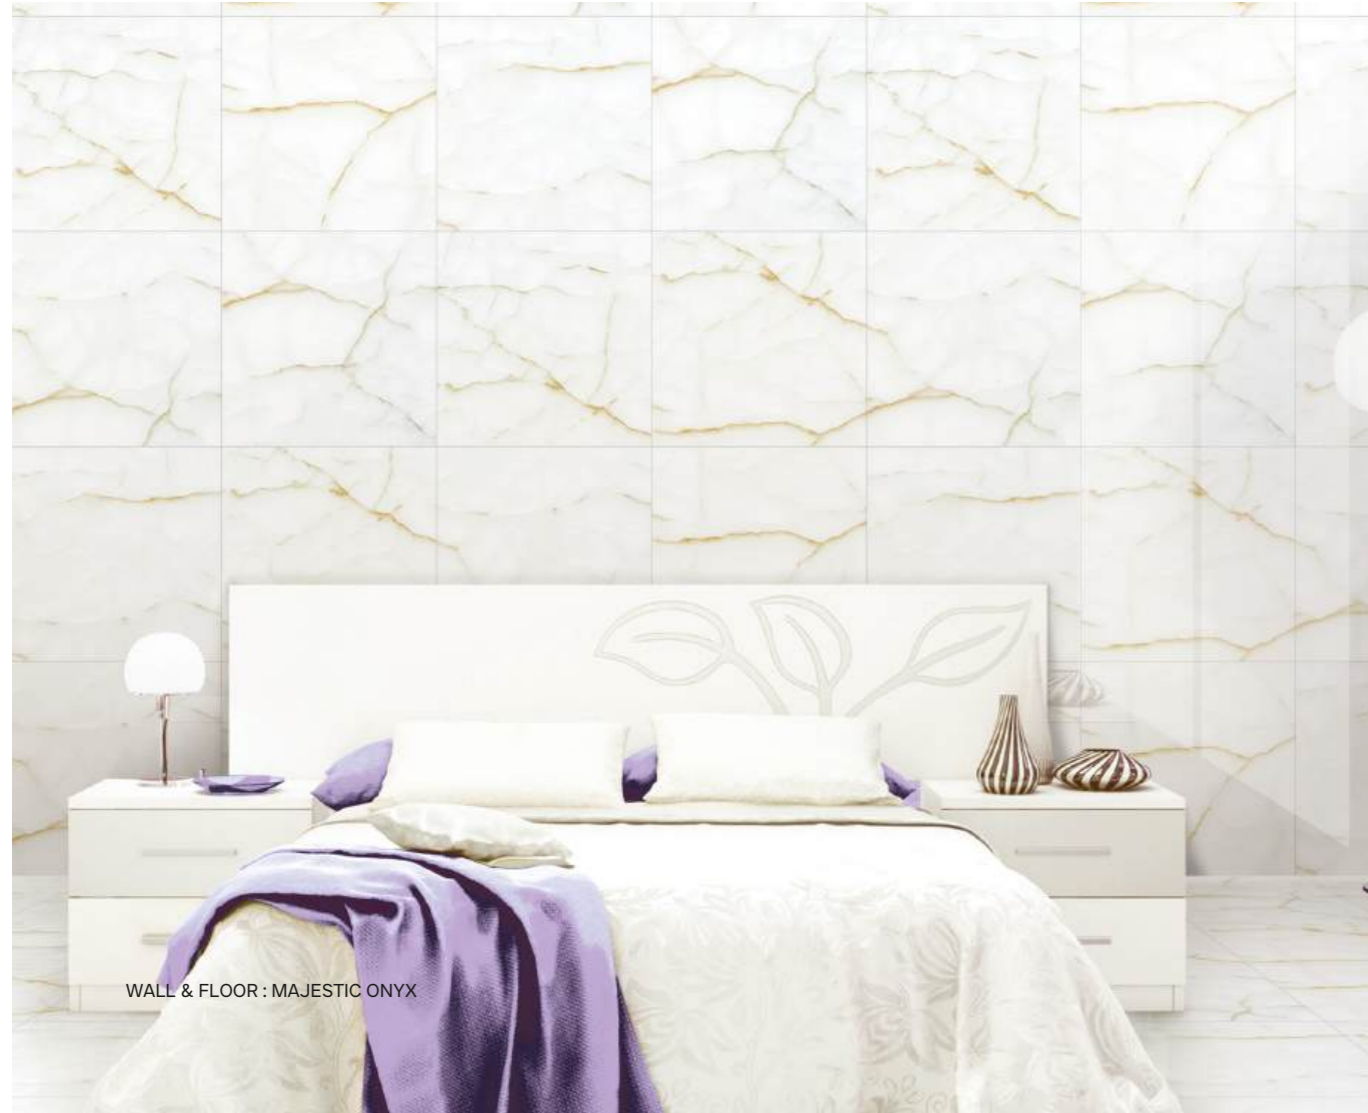

600x600mm
Series : Magnum | Surface : Polished | Body : GVT

WALL & FLOOR : MAJESTIC ONYX