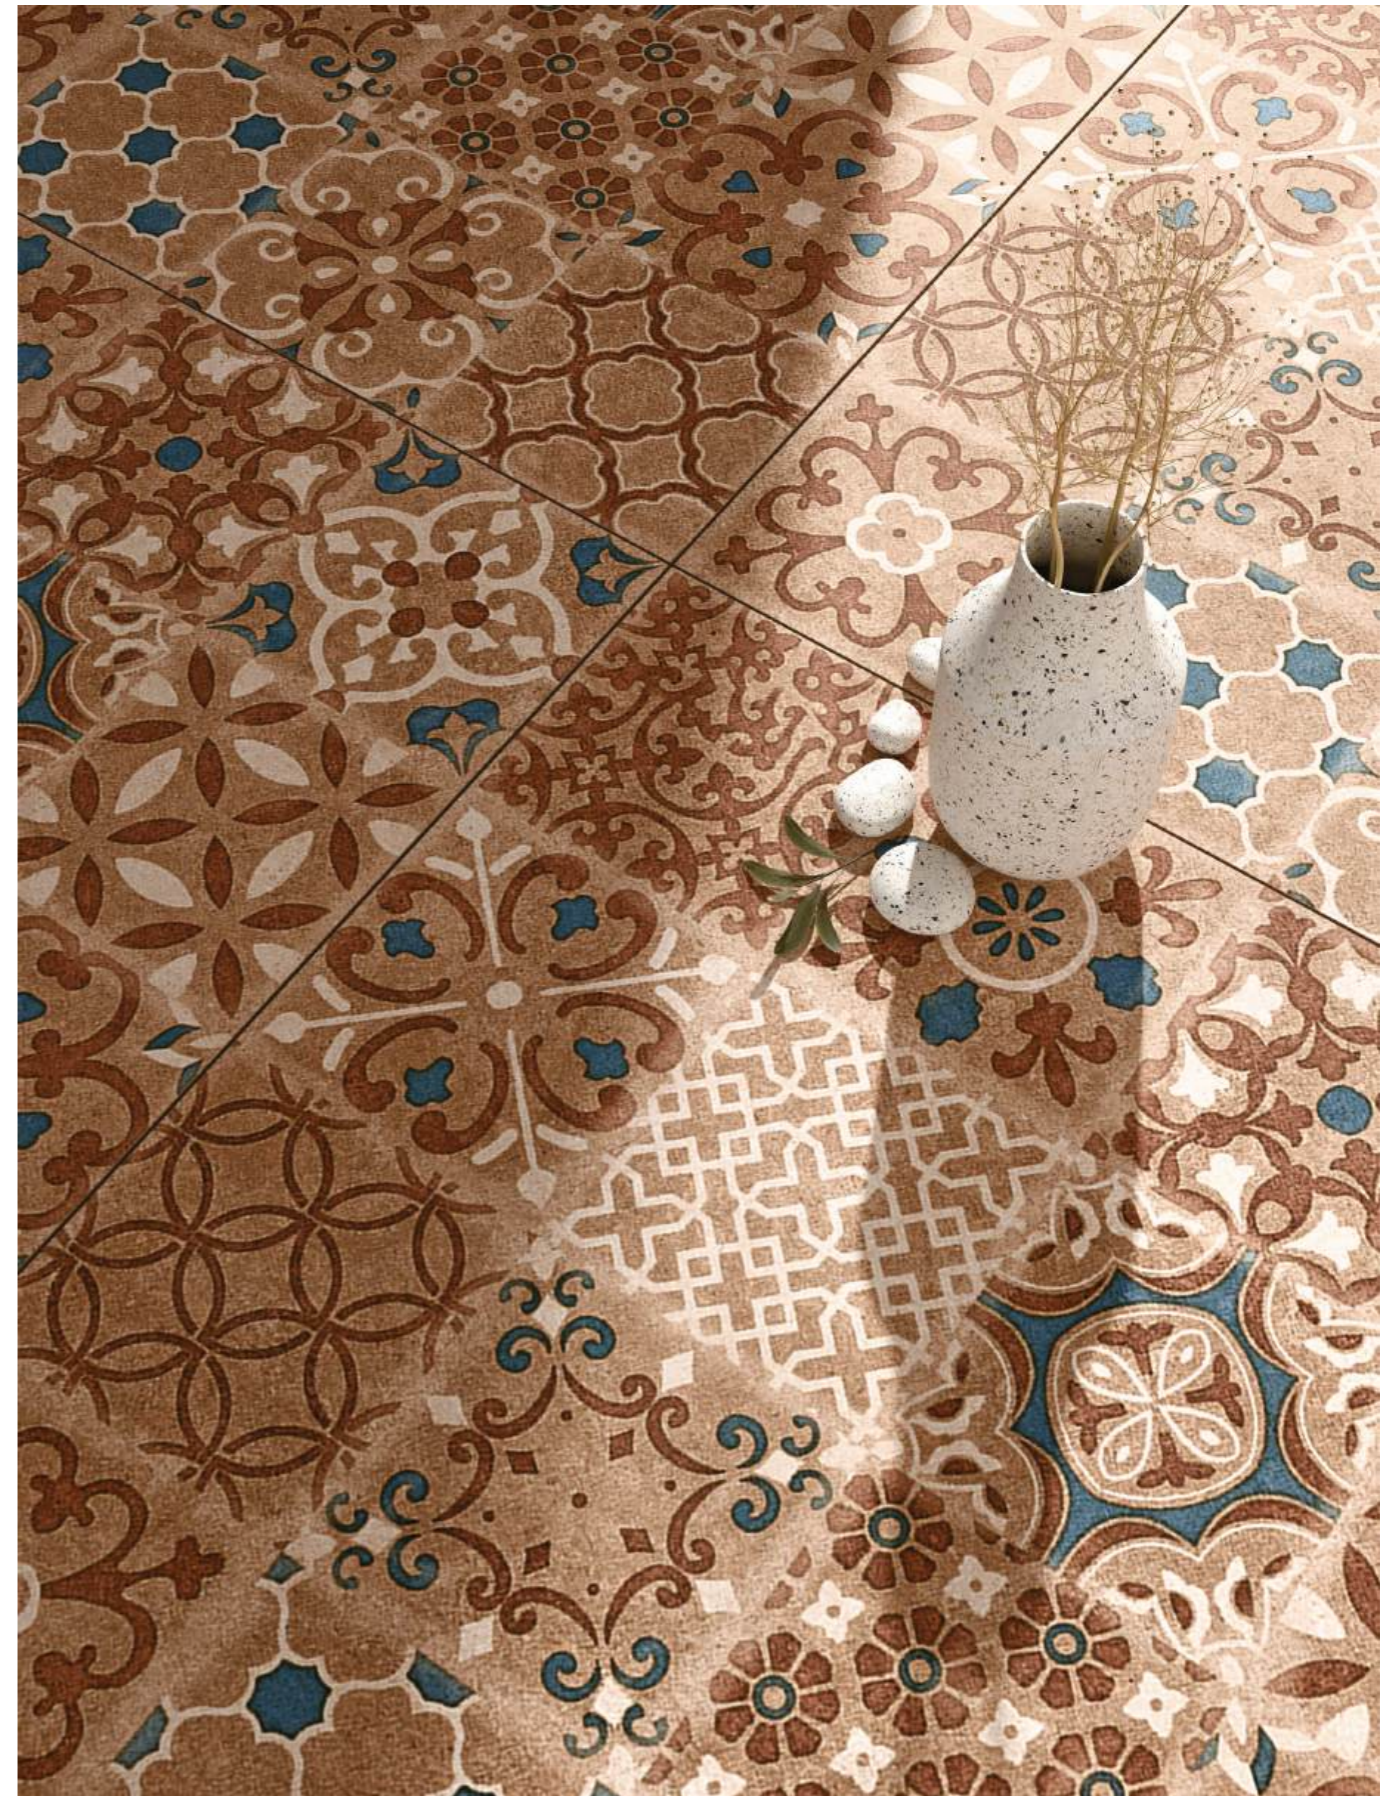

**600x
600mm**

**200x
1000mm**

ADDING A TOUCH OF LUXURY IN EACH CORNER

Scan to
Download

E-Catalogue

VARMORA 
TILES • BATHWARE

Making Corners of Inspiration and Artistry That Reflect Extravagance

In the corners where creativity flourishes, a symphony of bold colors, textures, and designs come together to craft an atmosphere of opulence and inspiration. Every inch of space is adorned with curated elements that exude sophistication – from intricate patterns to luxurious designs and from gleaming accents to rich, deep hues.