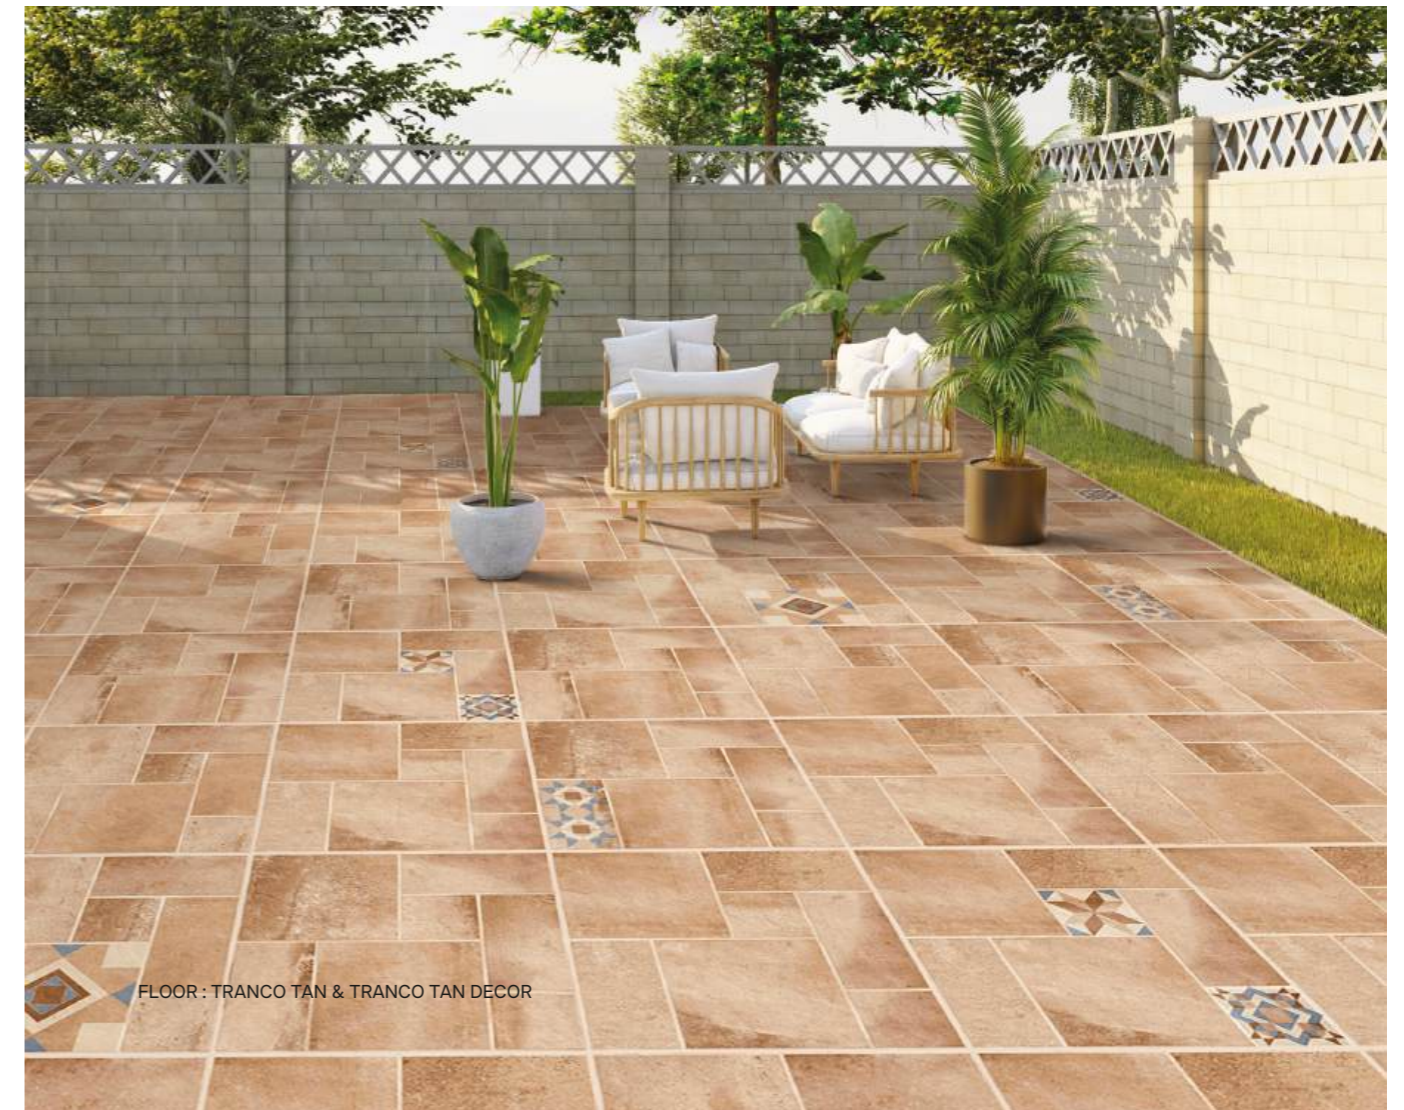

FLOOR : FRANCO TAN & FRANCO TAN DECOR