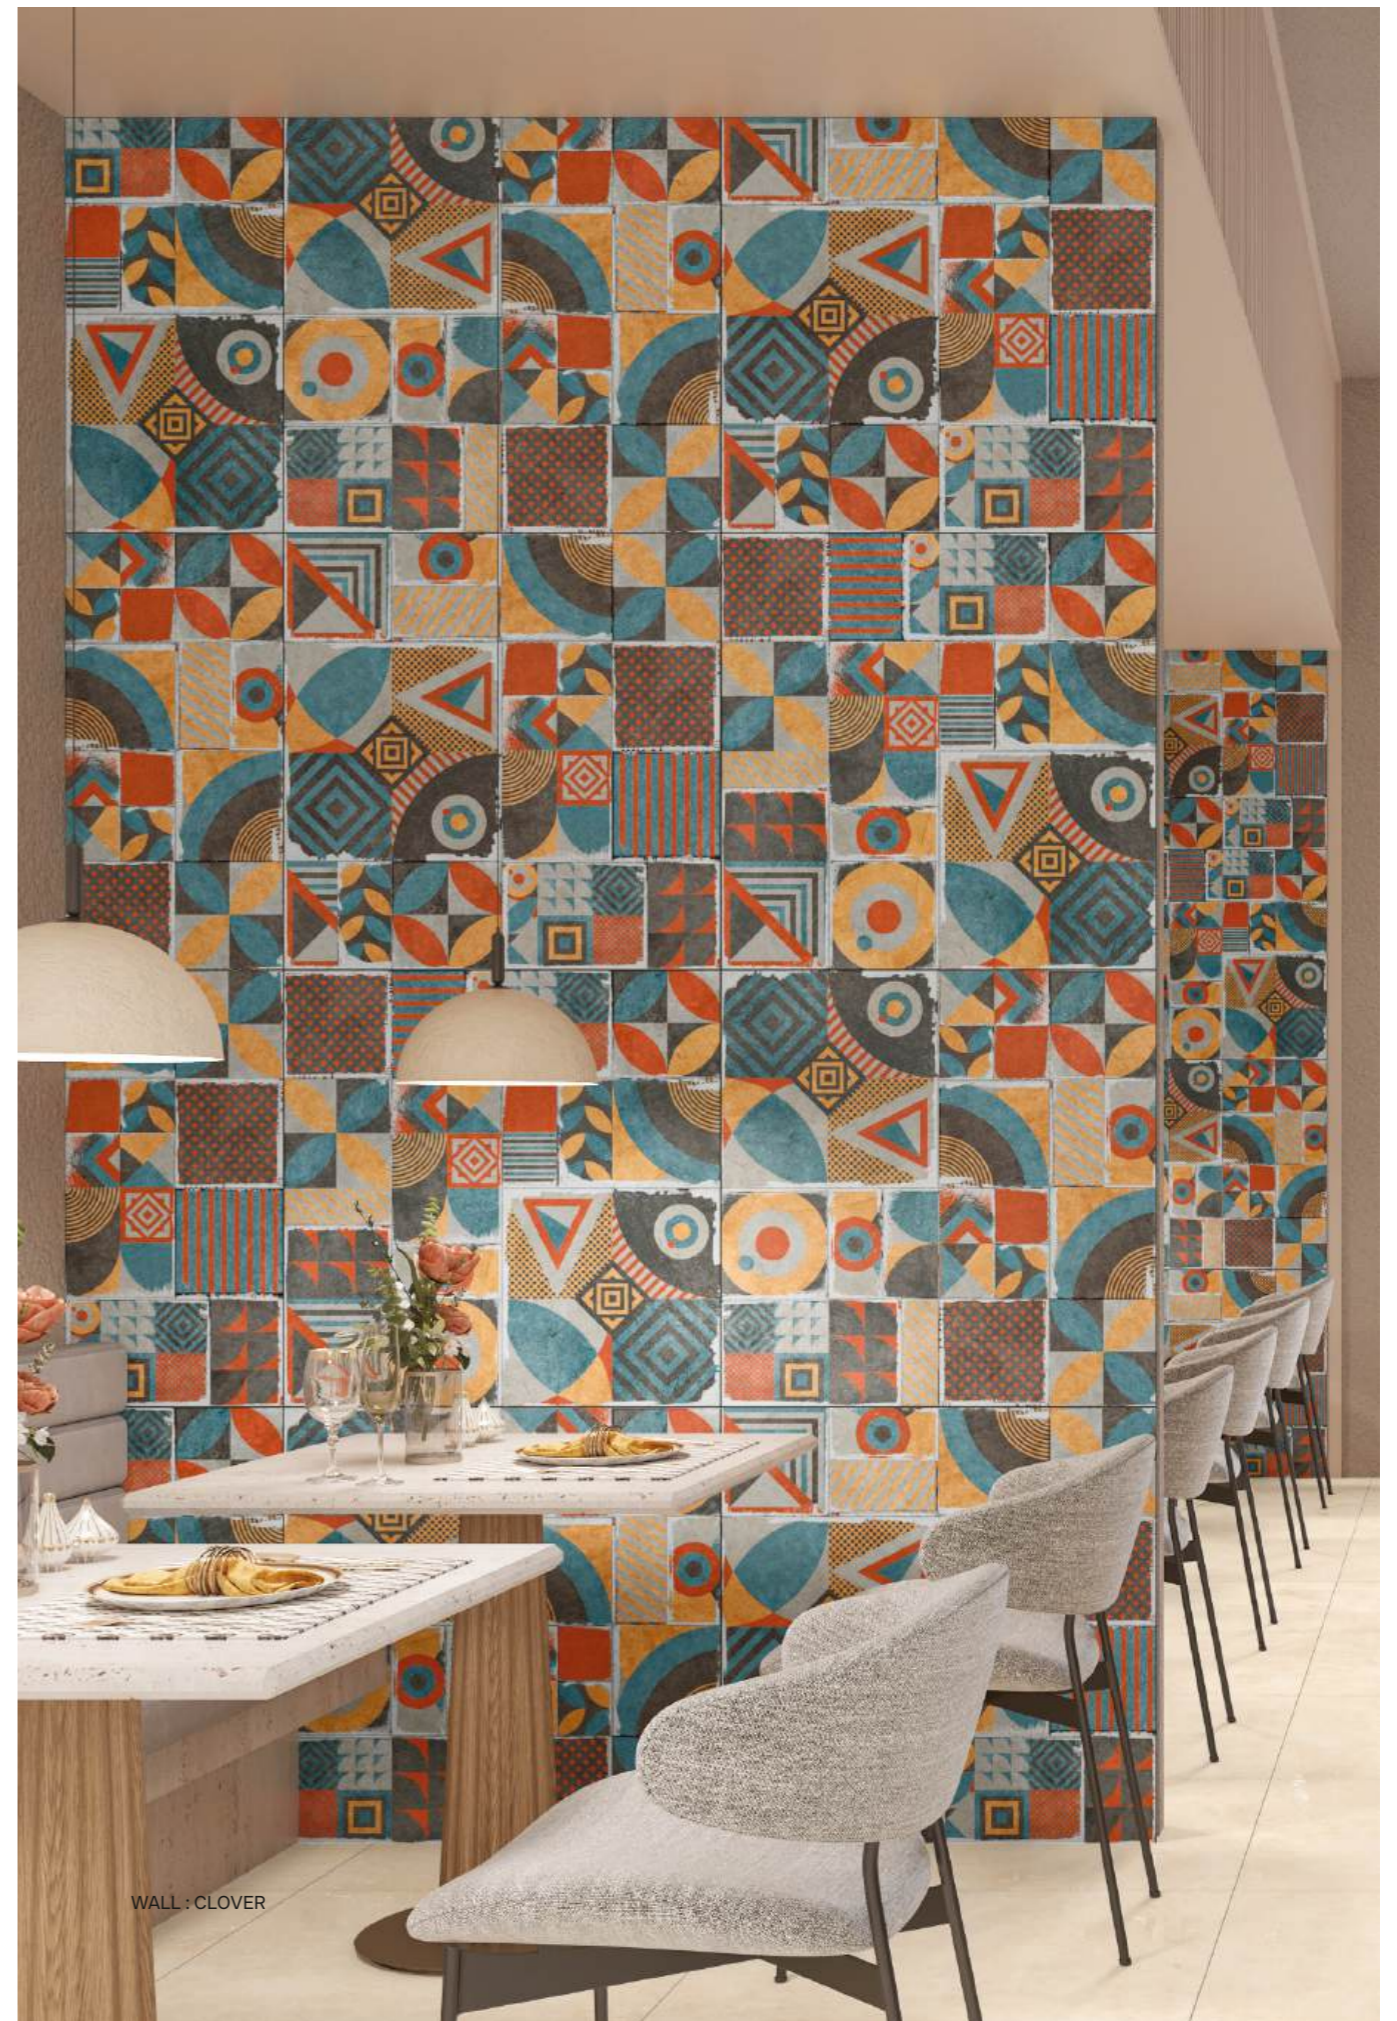

WALL : CLOVER