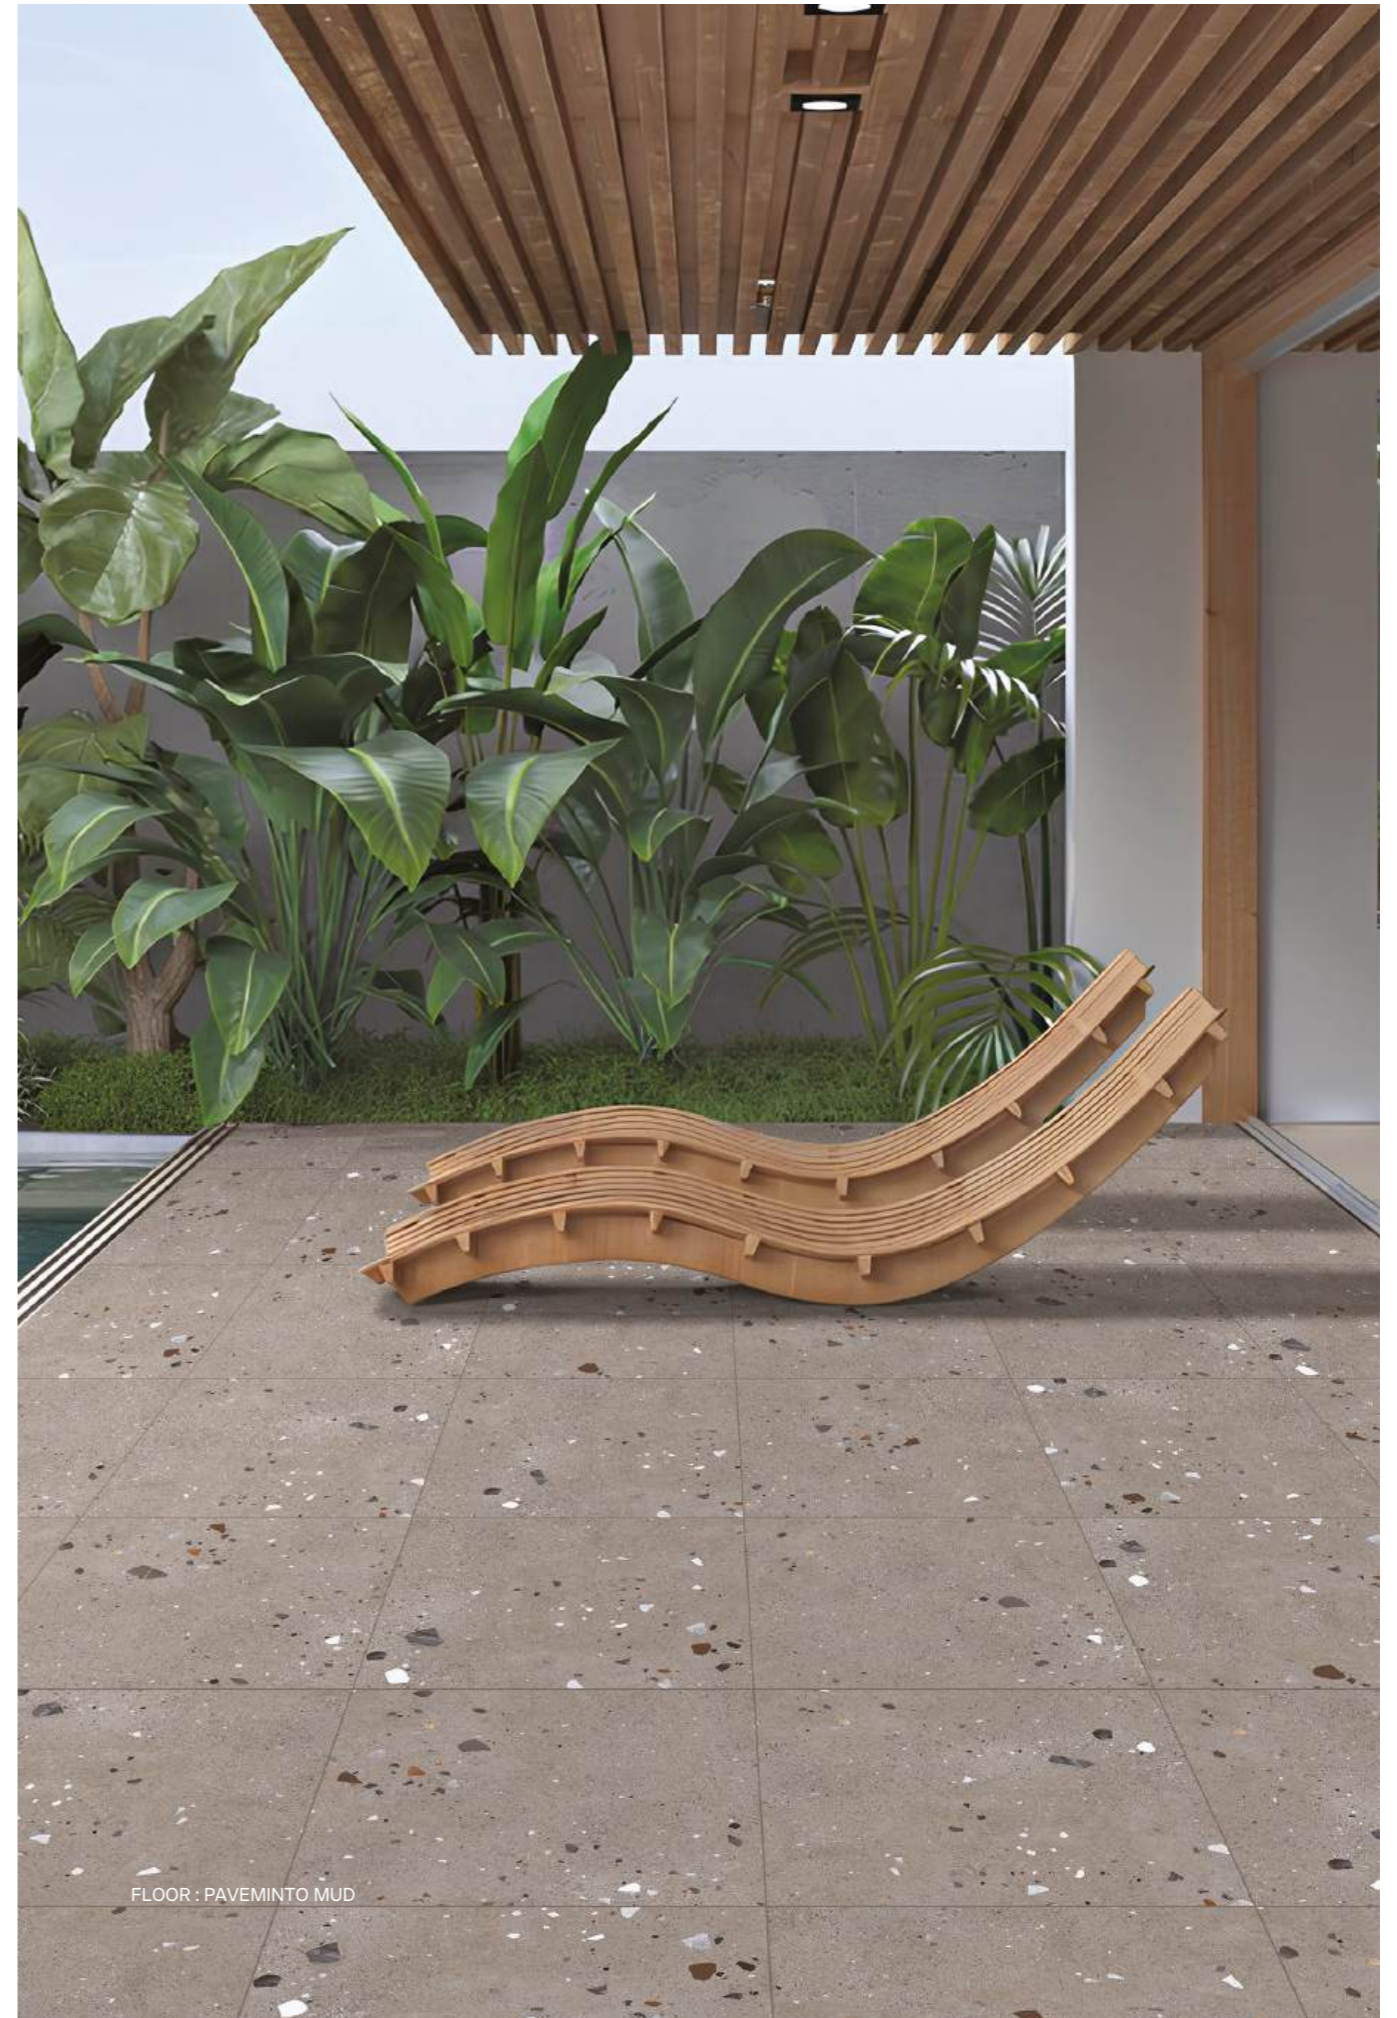

Margeno Pearl |

Margeno Steel |

Paveminto Coral |

Paveminto Frost |

Paveminto Silver |

Paveminto Mud |

600x600mm
Series : Nexa | Surface : Matt | Body : GVT

Tranco Cotto I