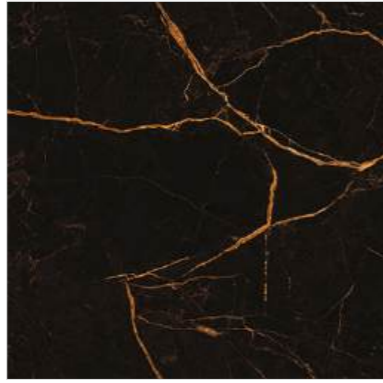

Infinity Soul Nero I