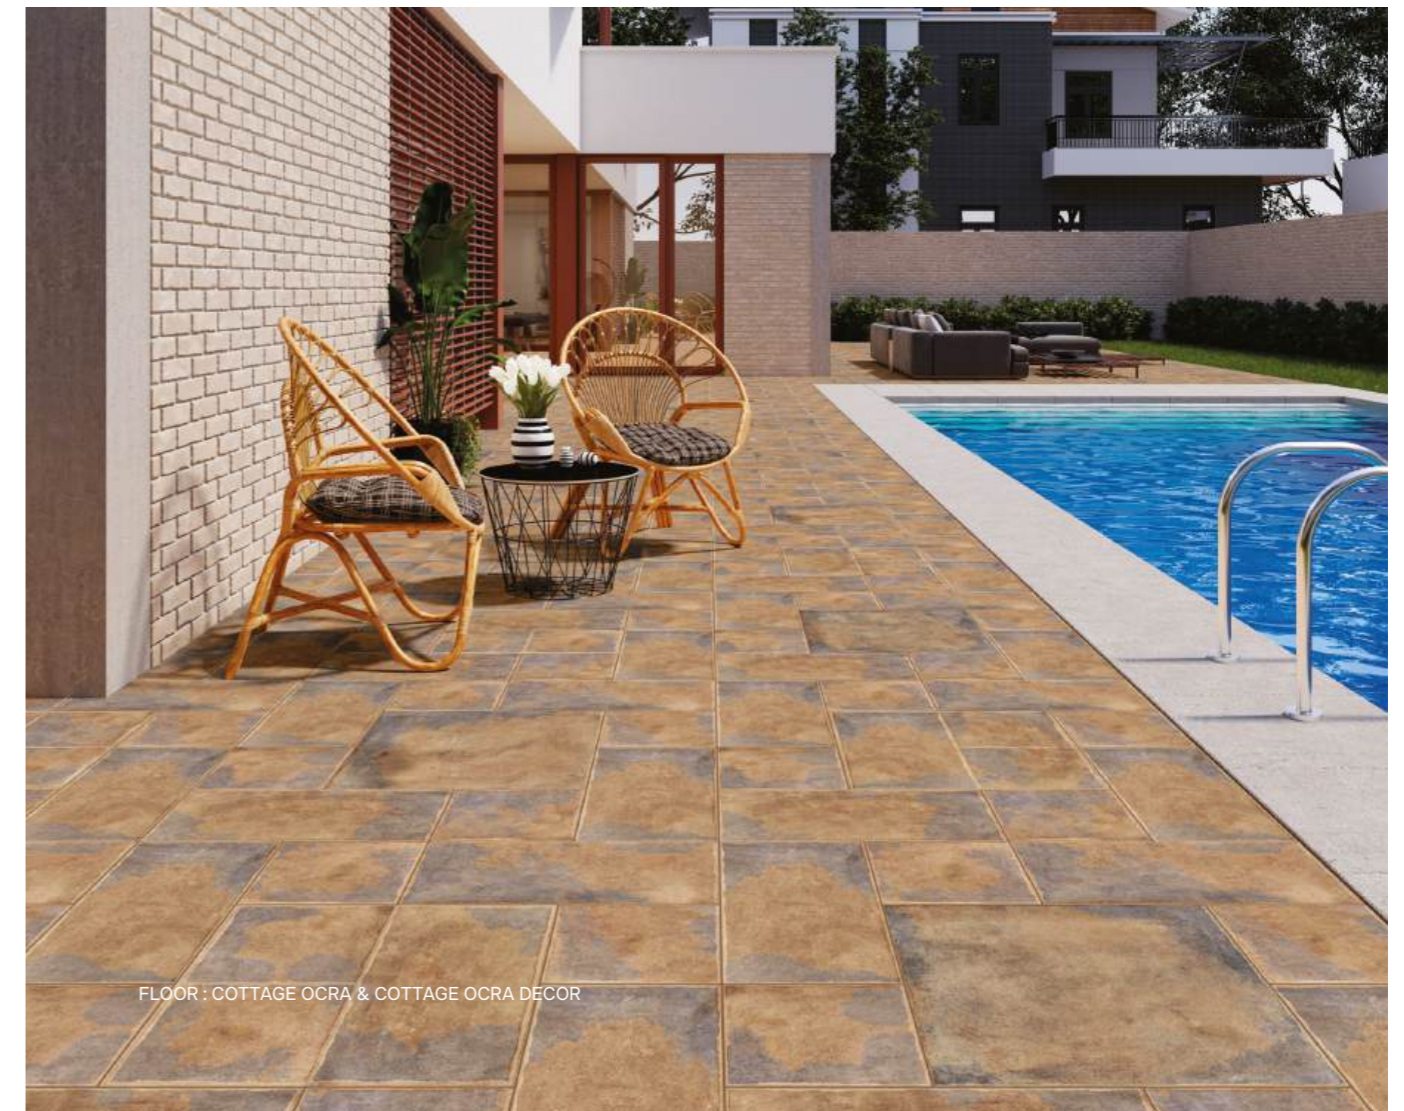

FLOOR : COTTAGE OCRA & COTTAGE OCRA DECOR