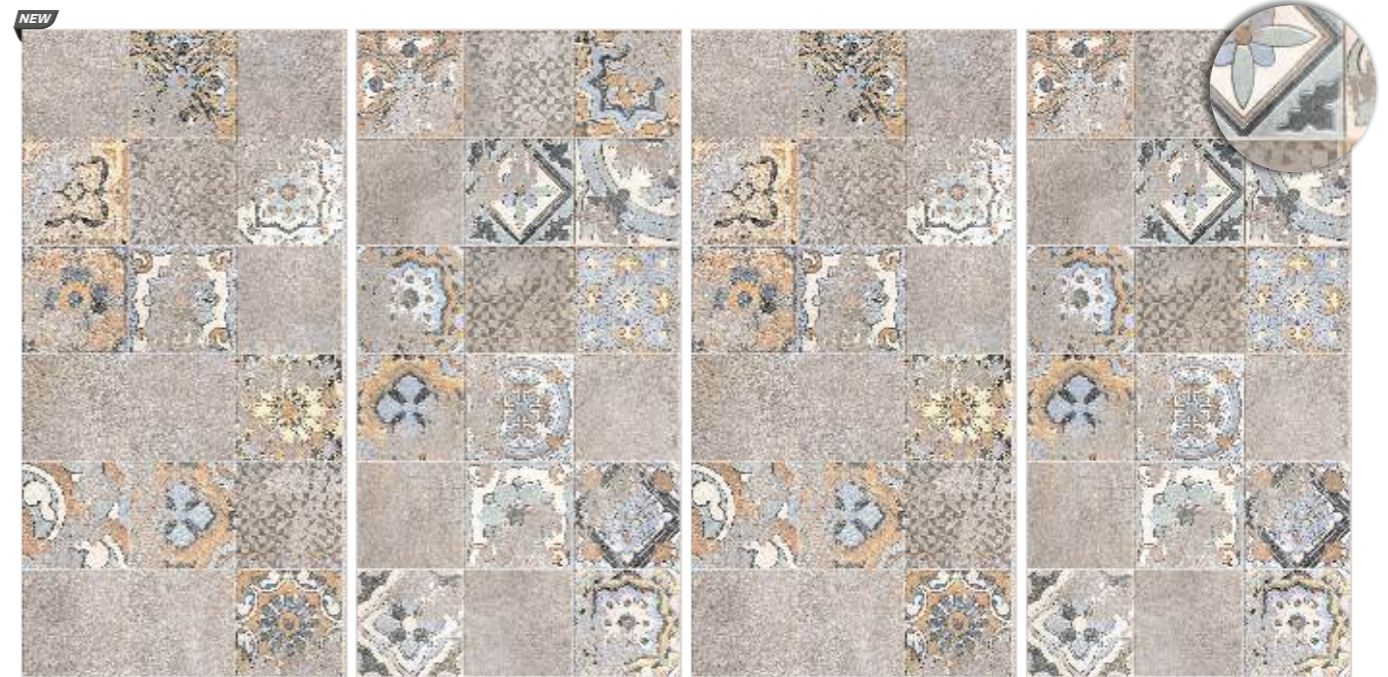

Poptile Grey Decor