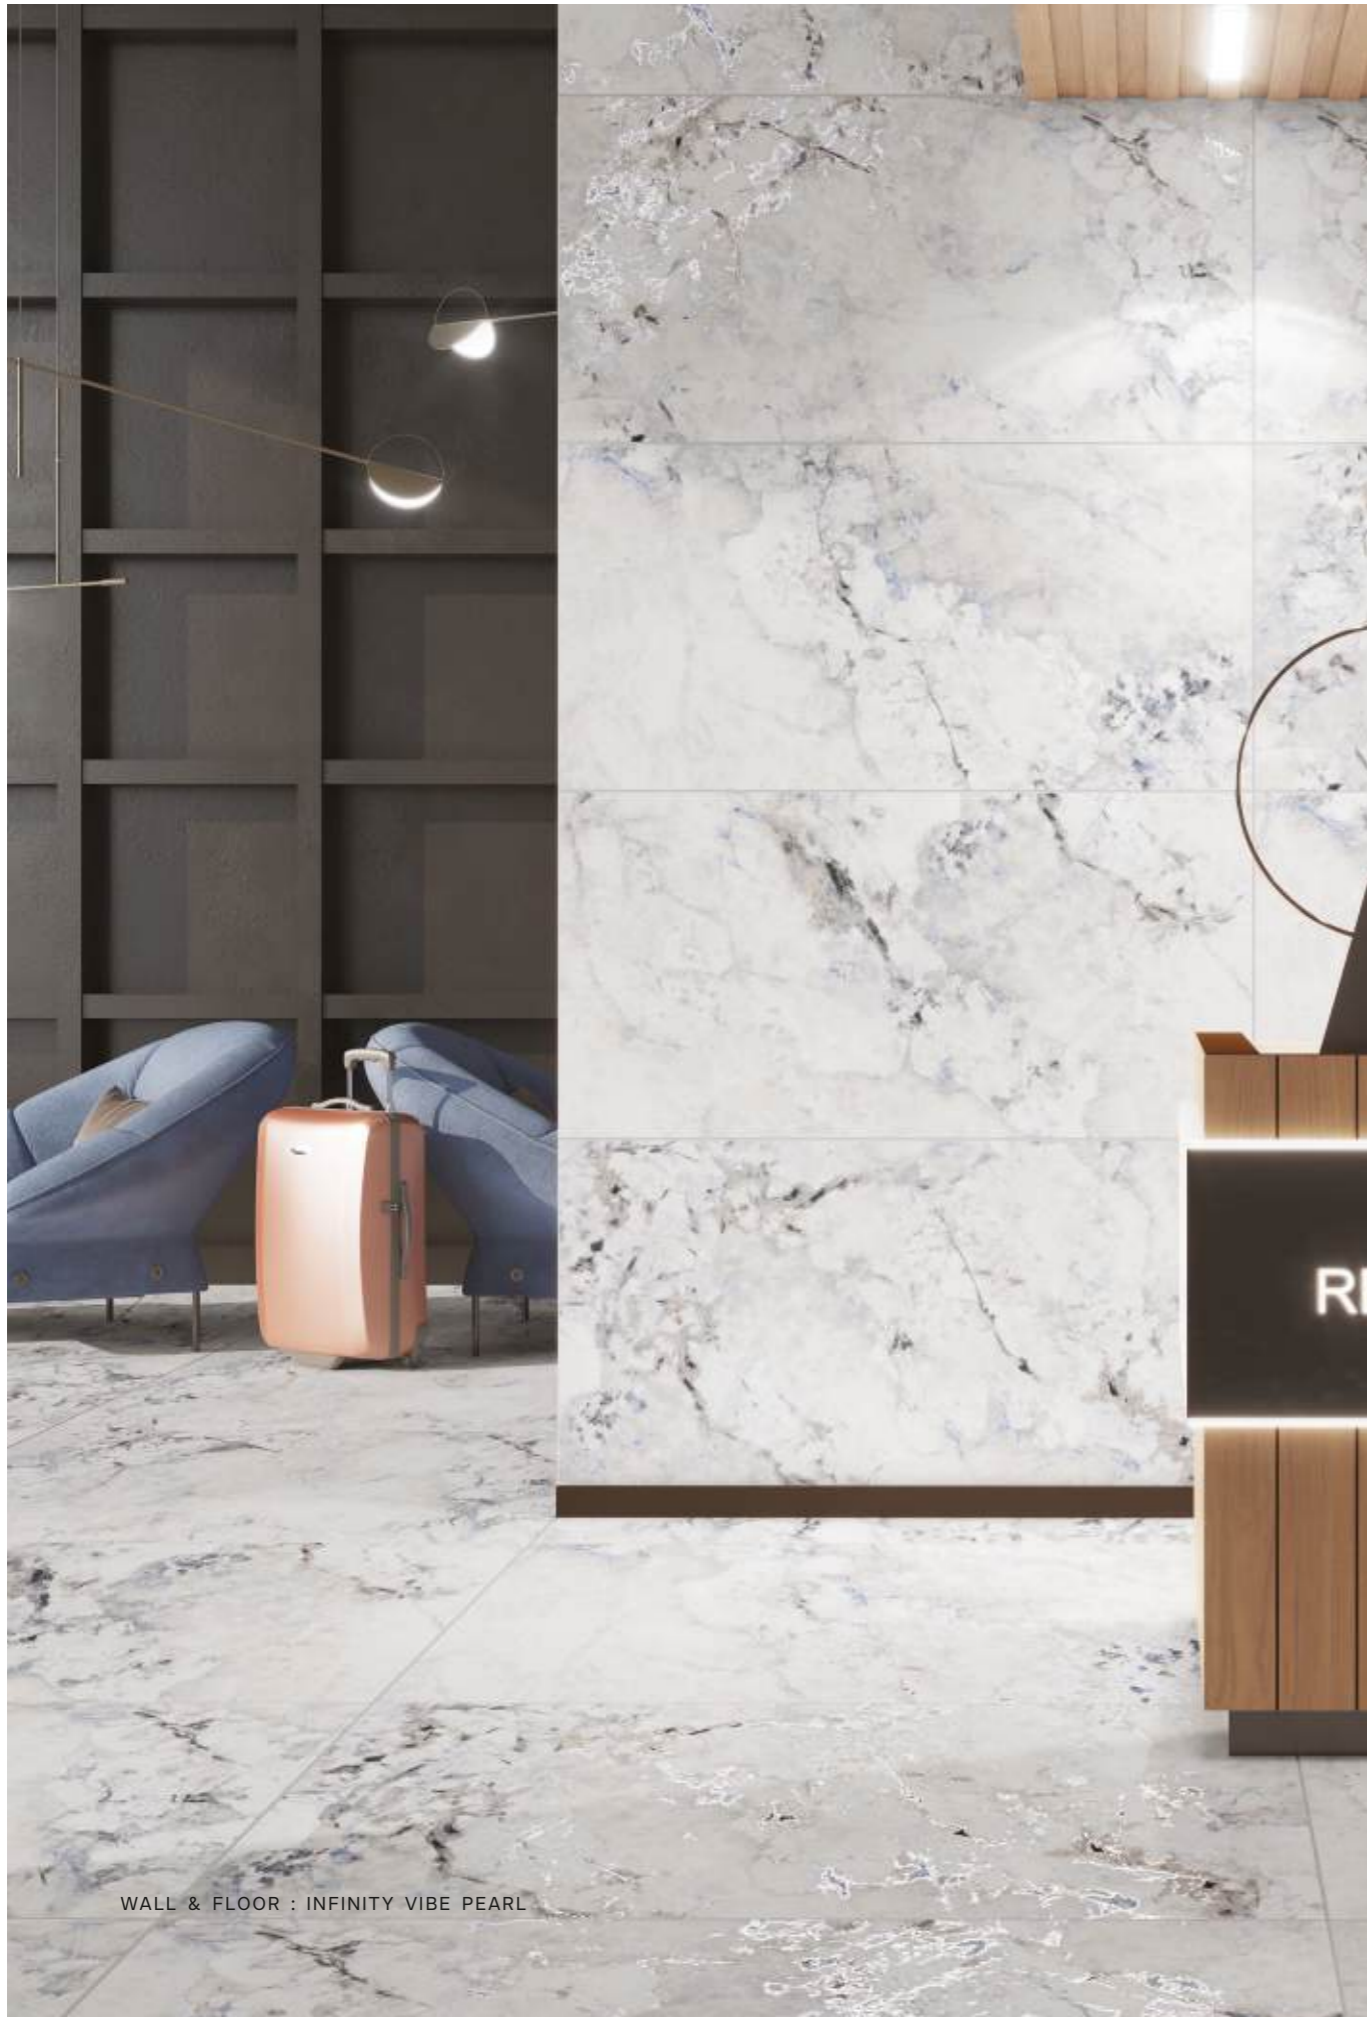

WALL & FLOOR : INFINITY VIBE PEARL