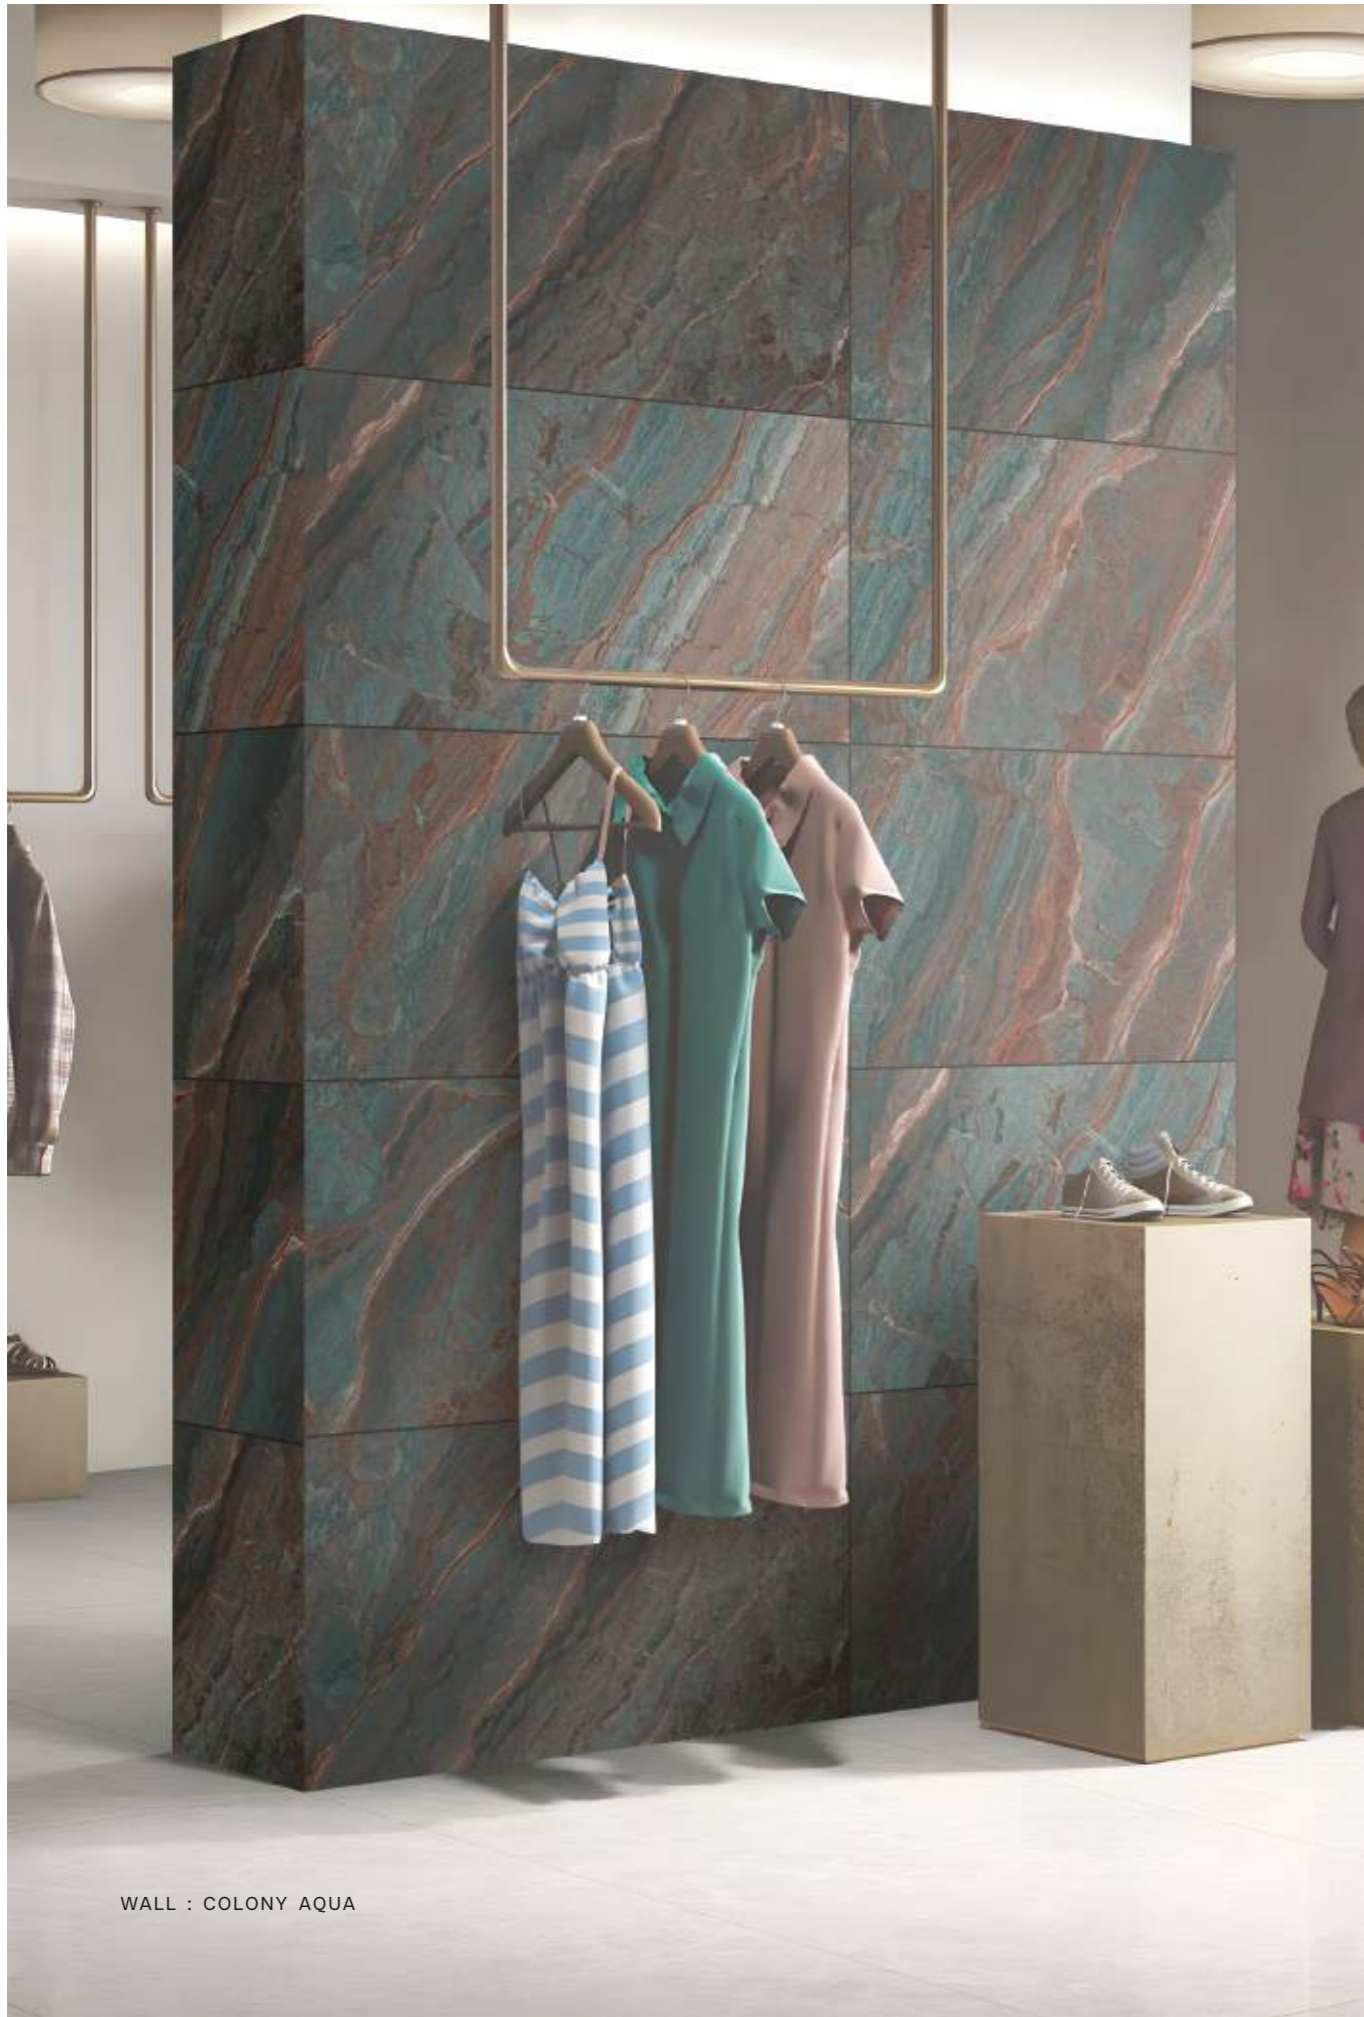

WALL : COLONY AQUA

600x1200mm
Series : Rocker Plus | Surface : Rocker