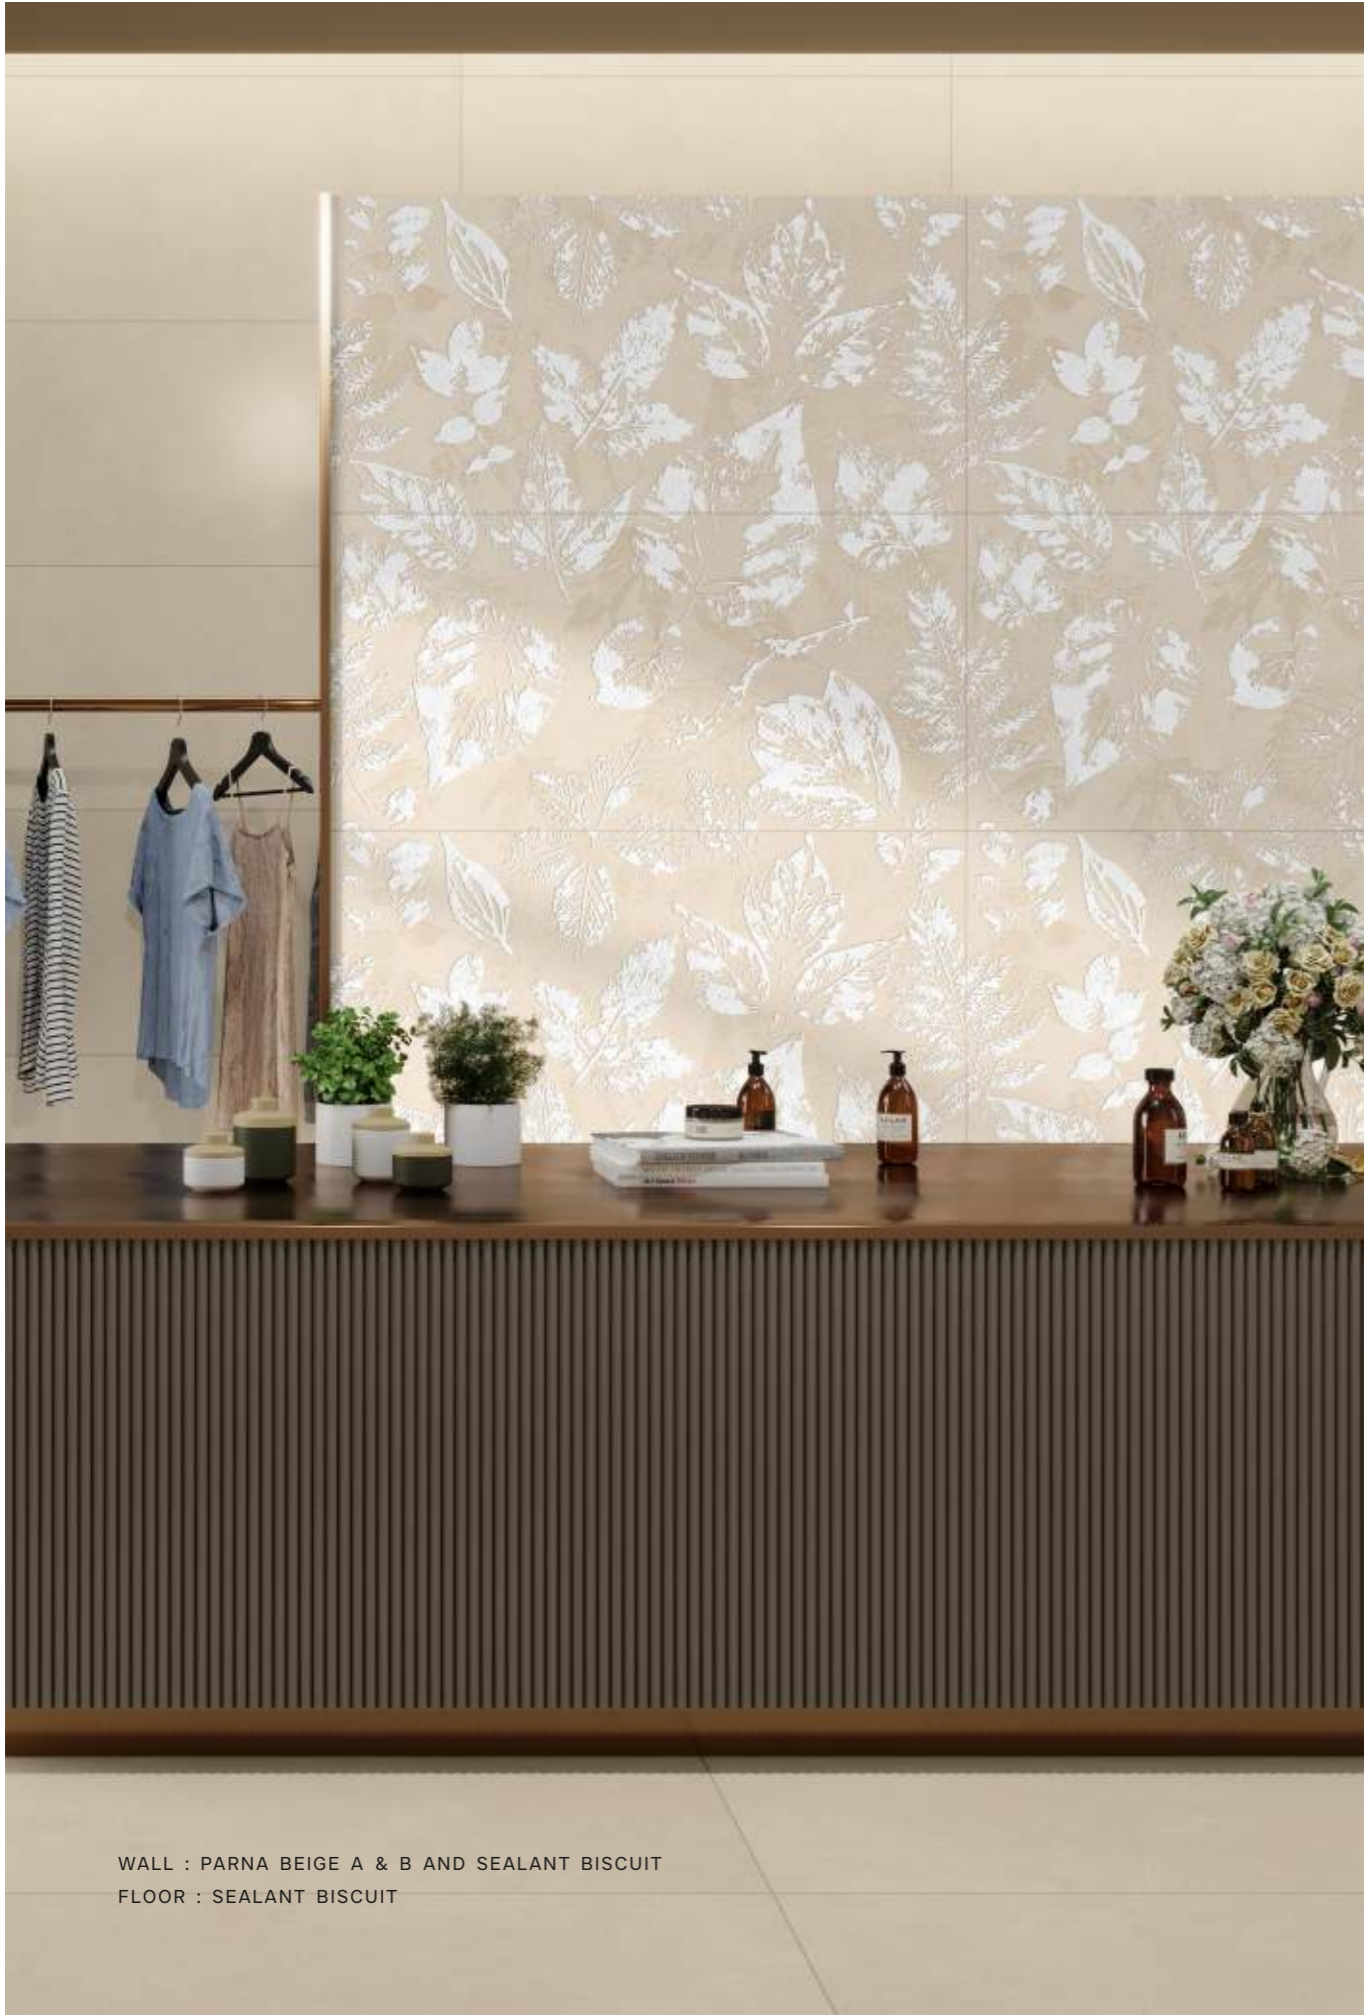

Glamore Clear Decor A & B

Mannila Beige

Series : Antigliare | Surface : Antigliare Matt

Glamore Beige Decor A & B

WALL : PARNA BEIGE A & B AND SEALANT BISCUIT
 FLOOR : SEALANT BISCUIT

600x1200mm
 Series : Craftech Decor | Surface : Craftech