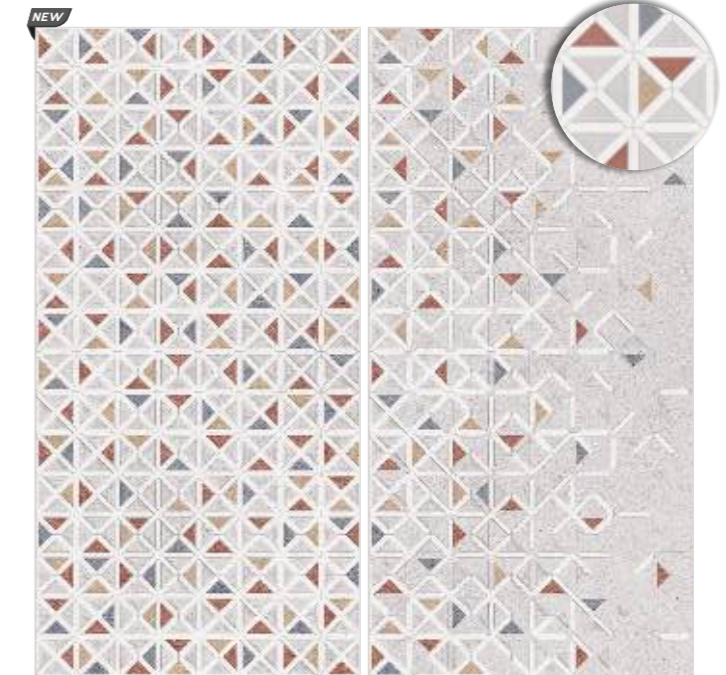

Arenisca Off White

Series : Antigliare | Surface : Antigliare Matt

Vistage White

Sealant Bianco

Series : Antigliare | Surface : Antigliare Matt

Prisam Bianco A & B

WALL : PRISAM BIANCO A & B AND SEALANT BIANCO
FLOOR : SEALANT BIANCO