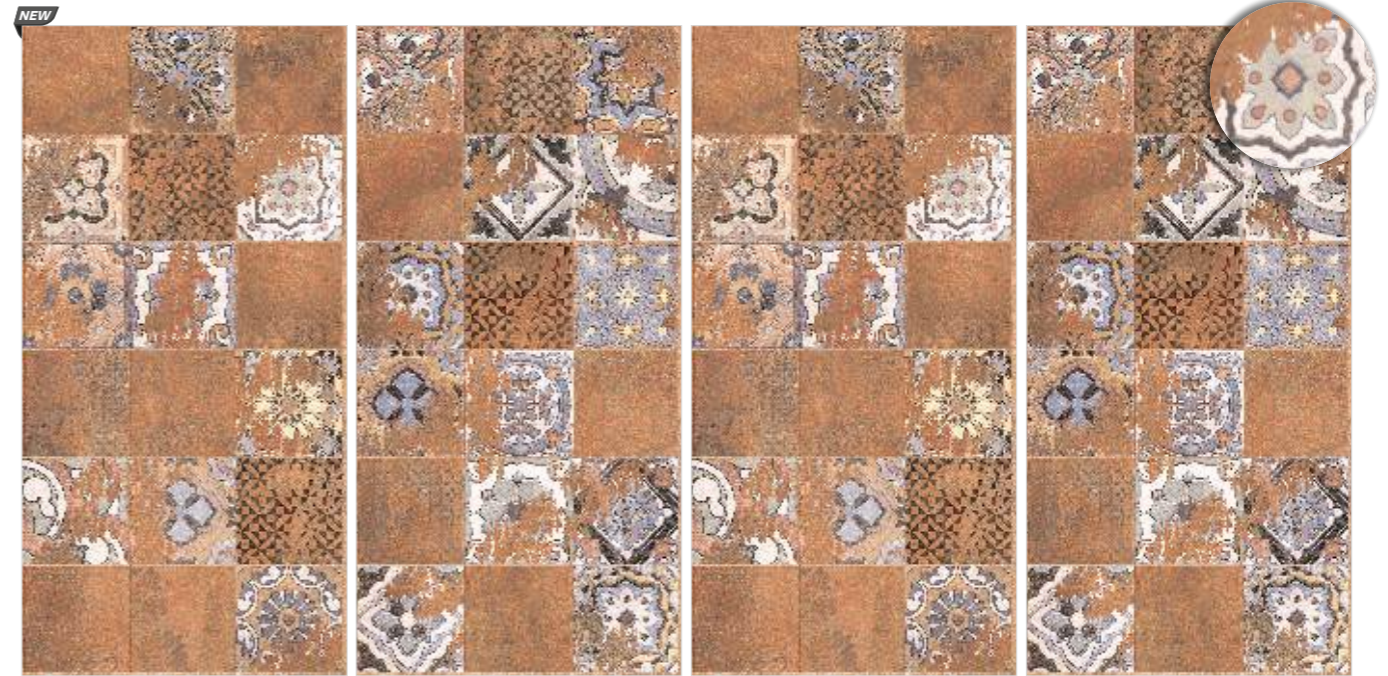

Poptile Mud Decor