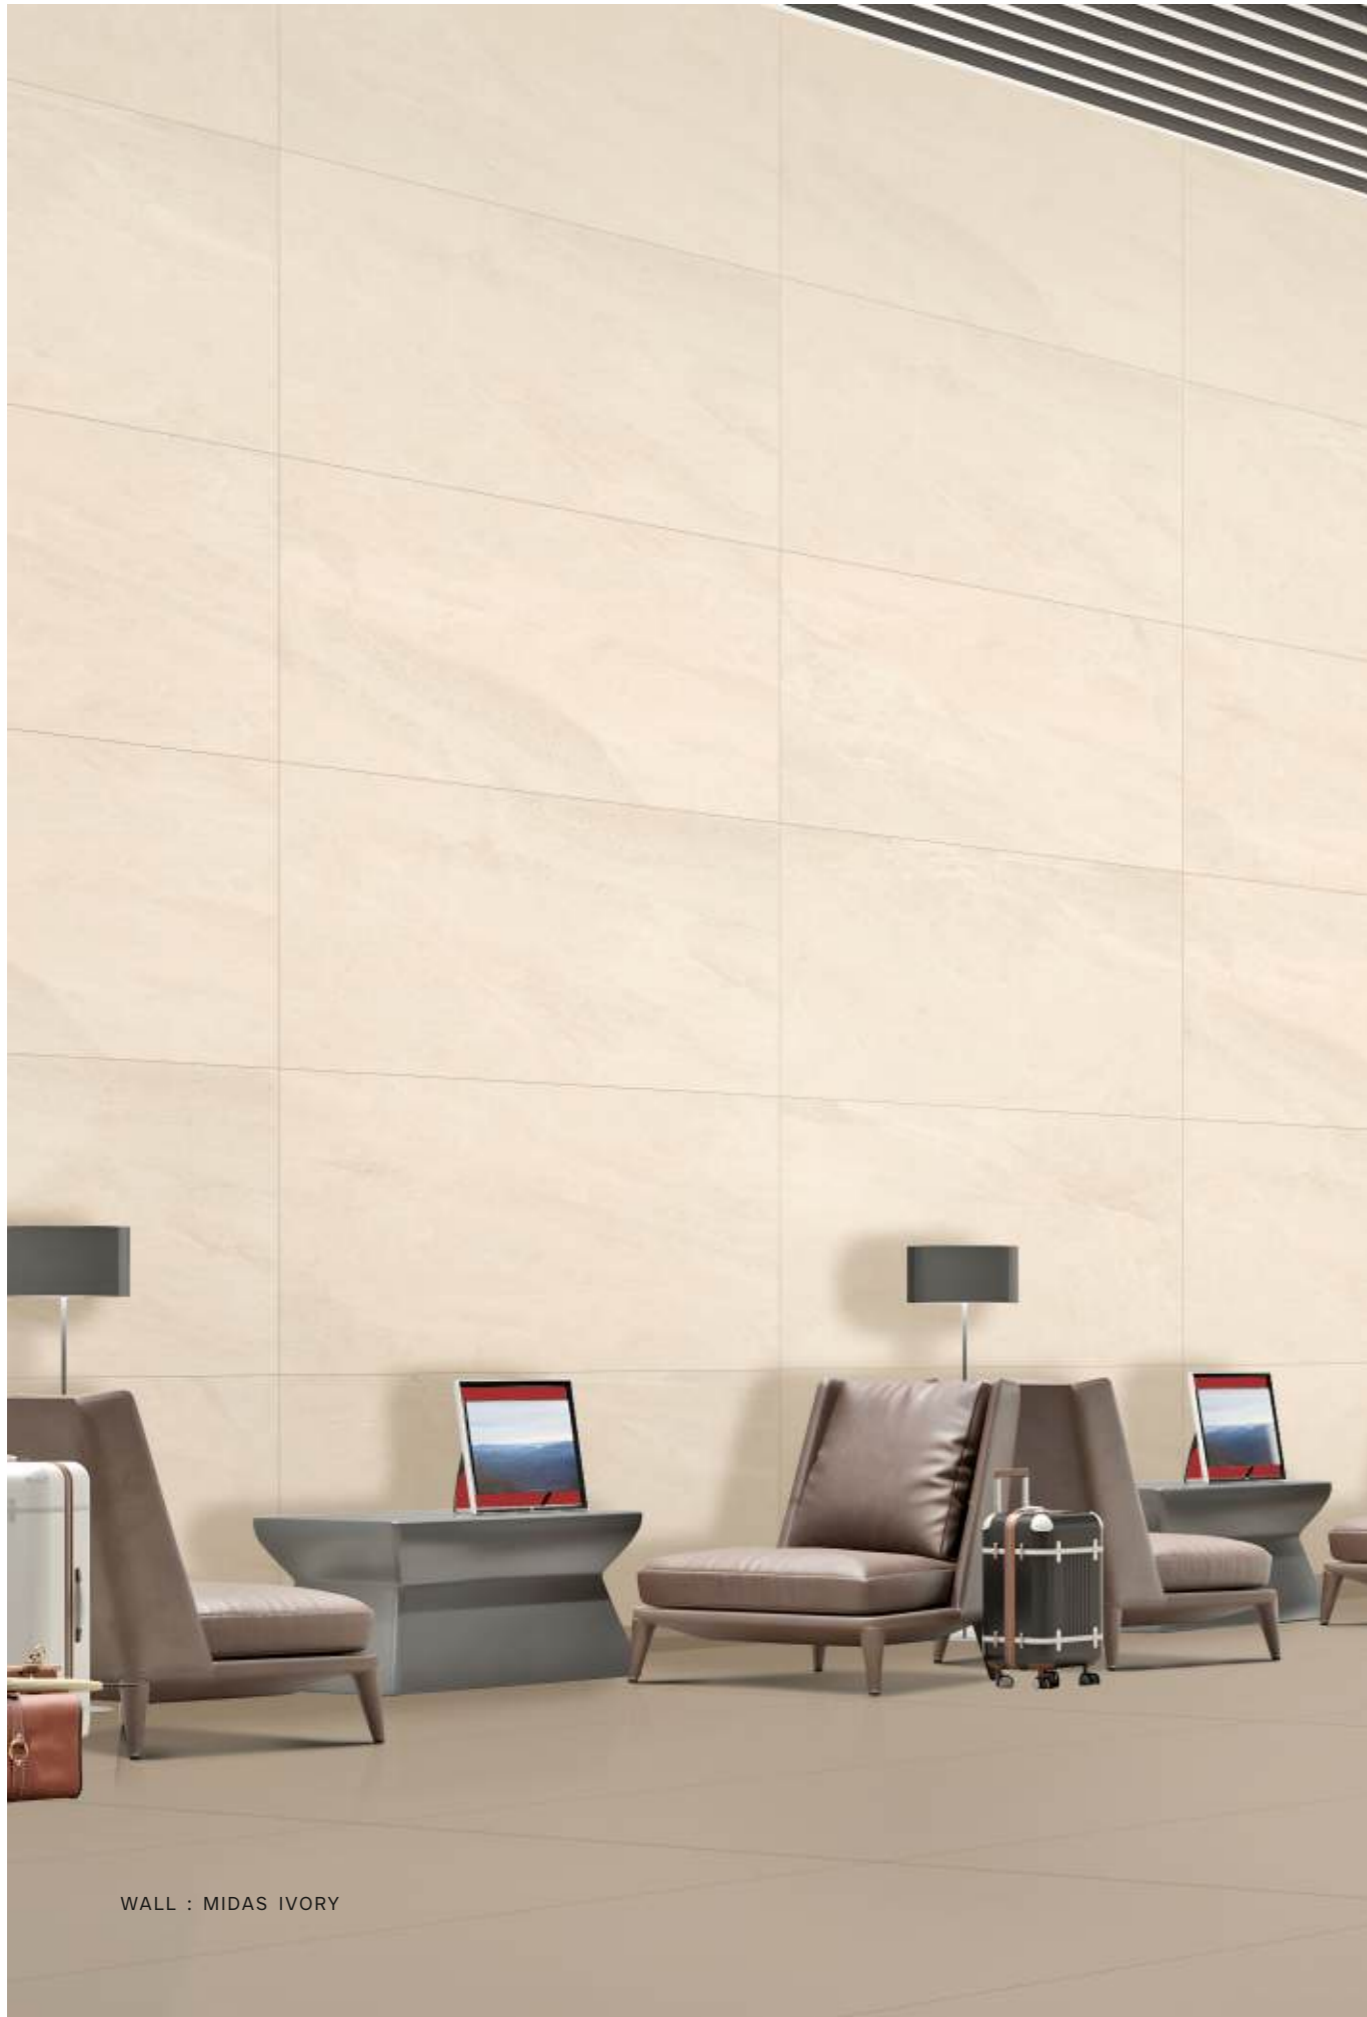

Florida Nero

Florida Steel

Florida Pearl

Florida Choco

FLOOR : FLORIDA CHOCO

WALL : MIDAS AQUA

600x1200mm
Series : Dura | Surface : Dura Matt

Midas Aqua