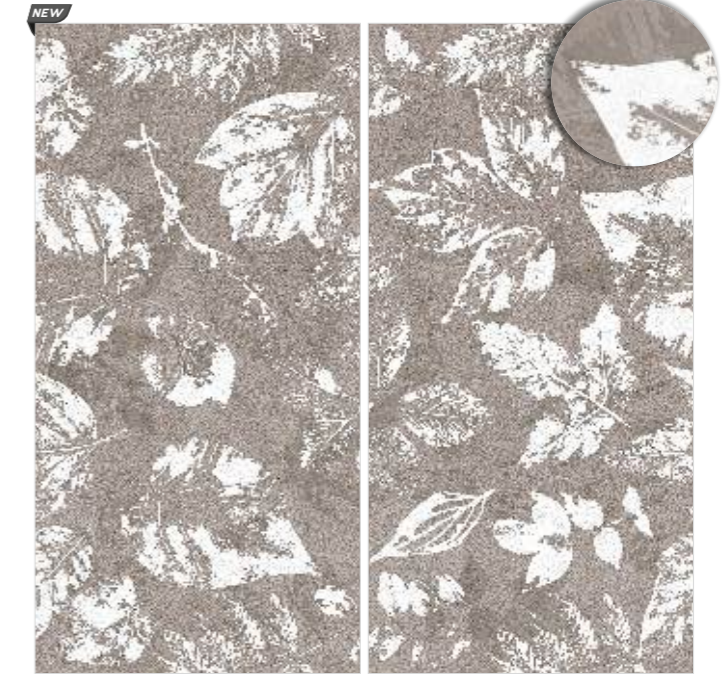

Parna Ash A & B