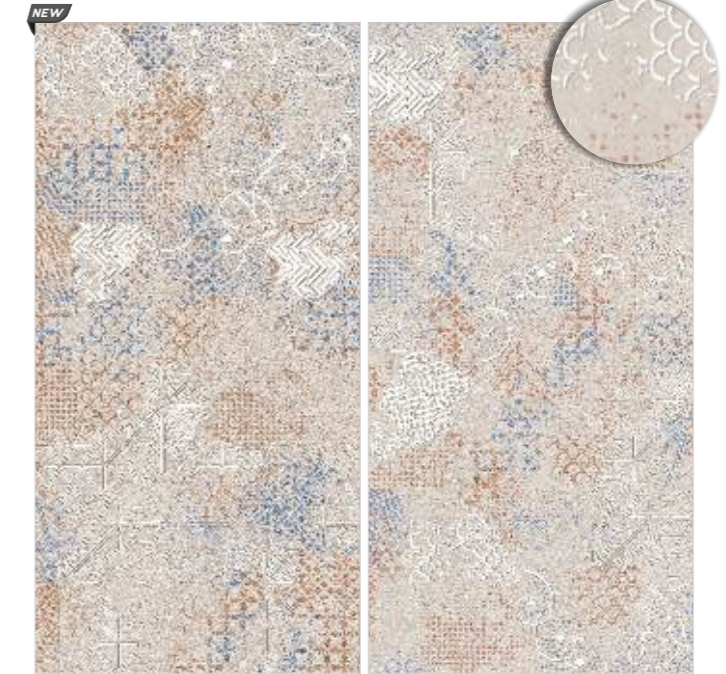

Series : Antigliare | Surface : Antigliare Matt

Vistage White