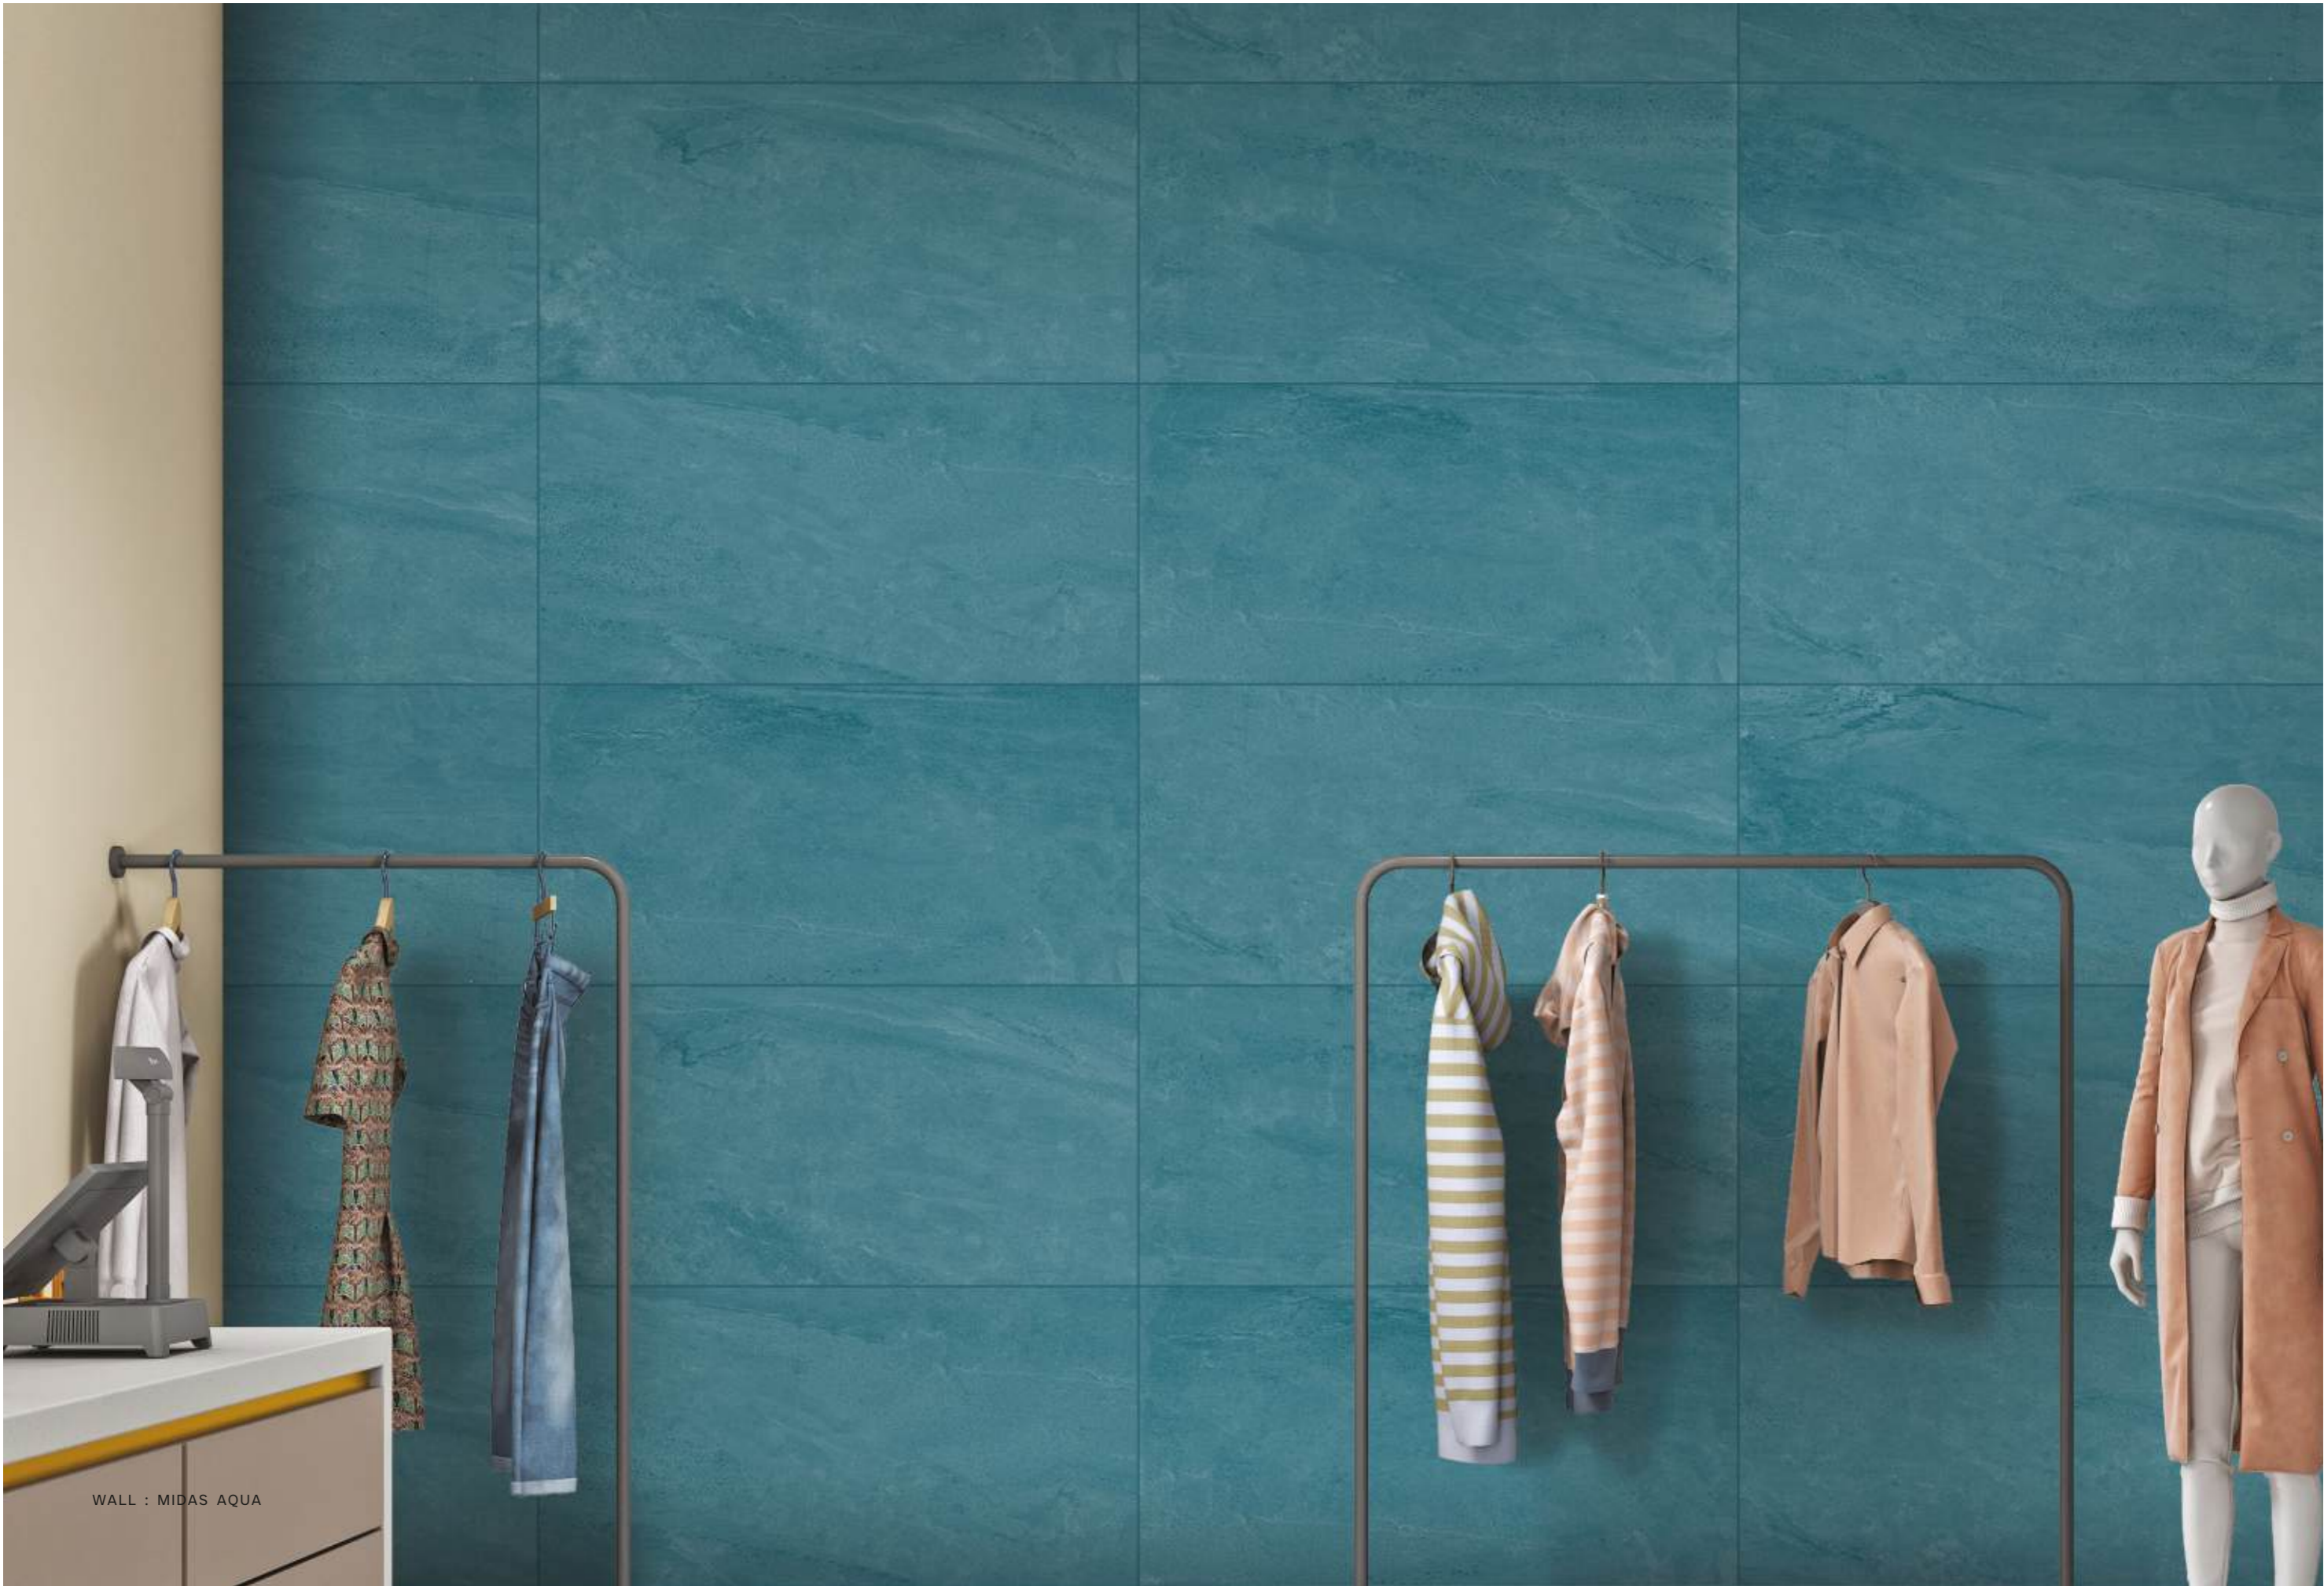

Florida Nero

Florida Steel

Florida Pearl

Florida Choco

FLOOR : FLORIDA CHOCO

WALL : MIDAS AQUA

600x1200mm
Series : Dura | Surface : Dura Matt

Midas Aqua