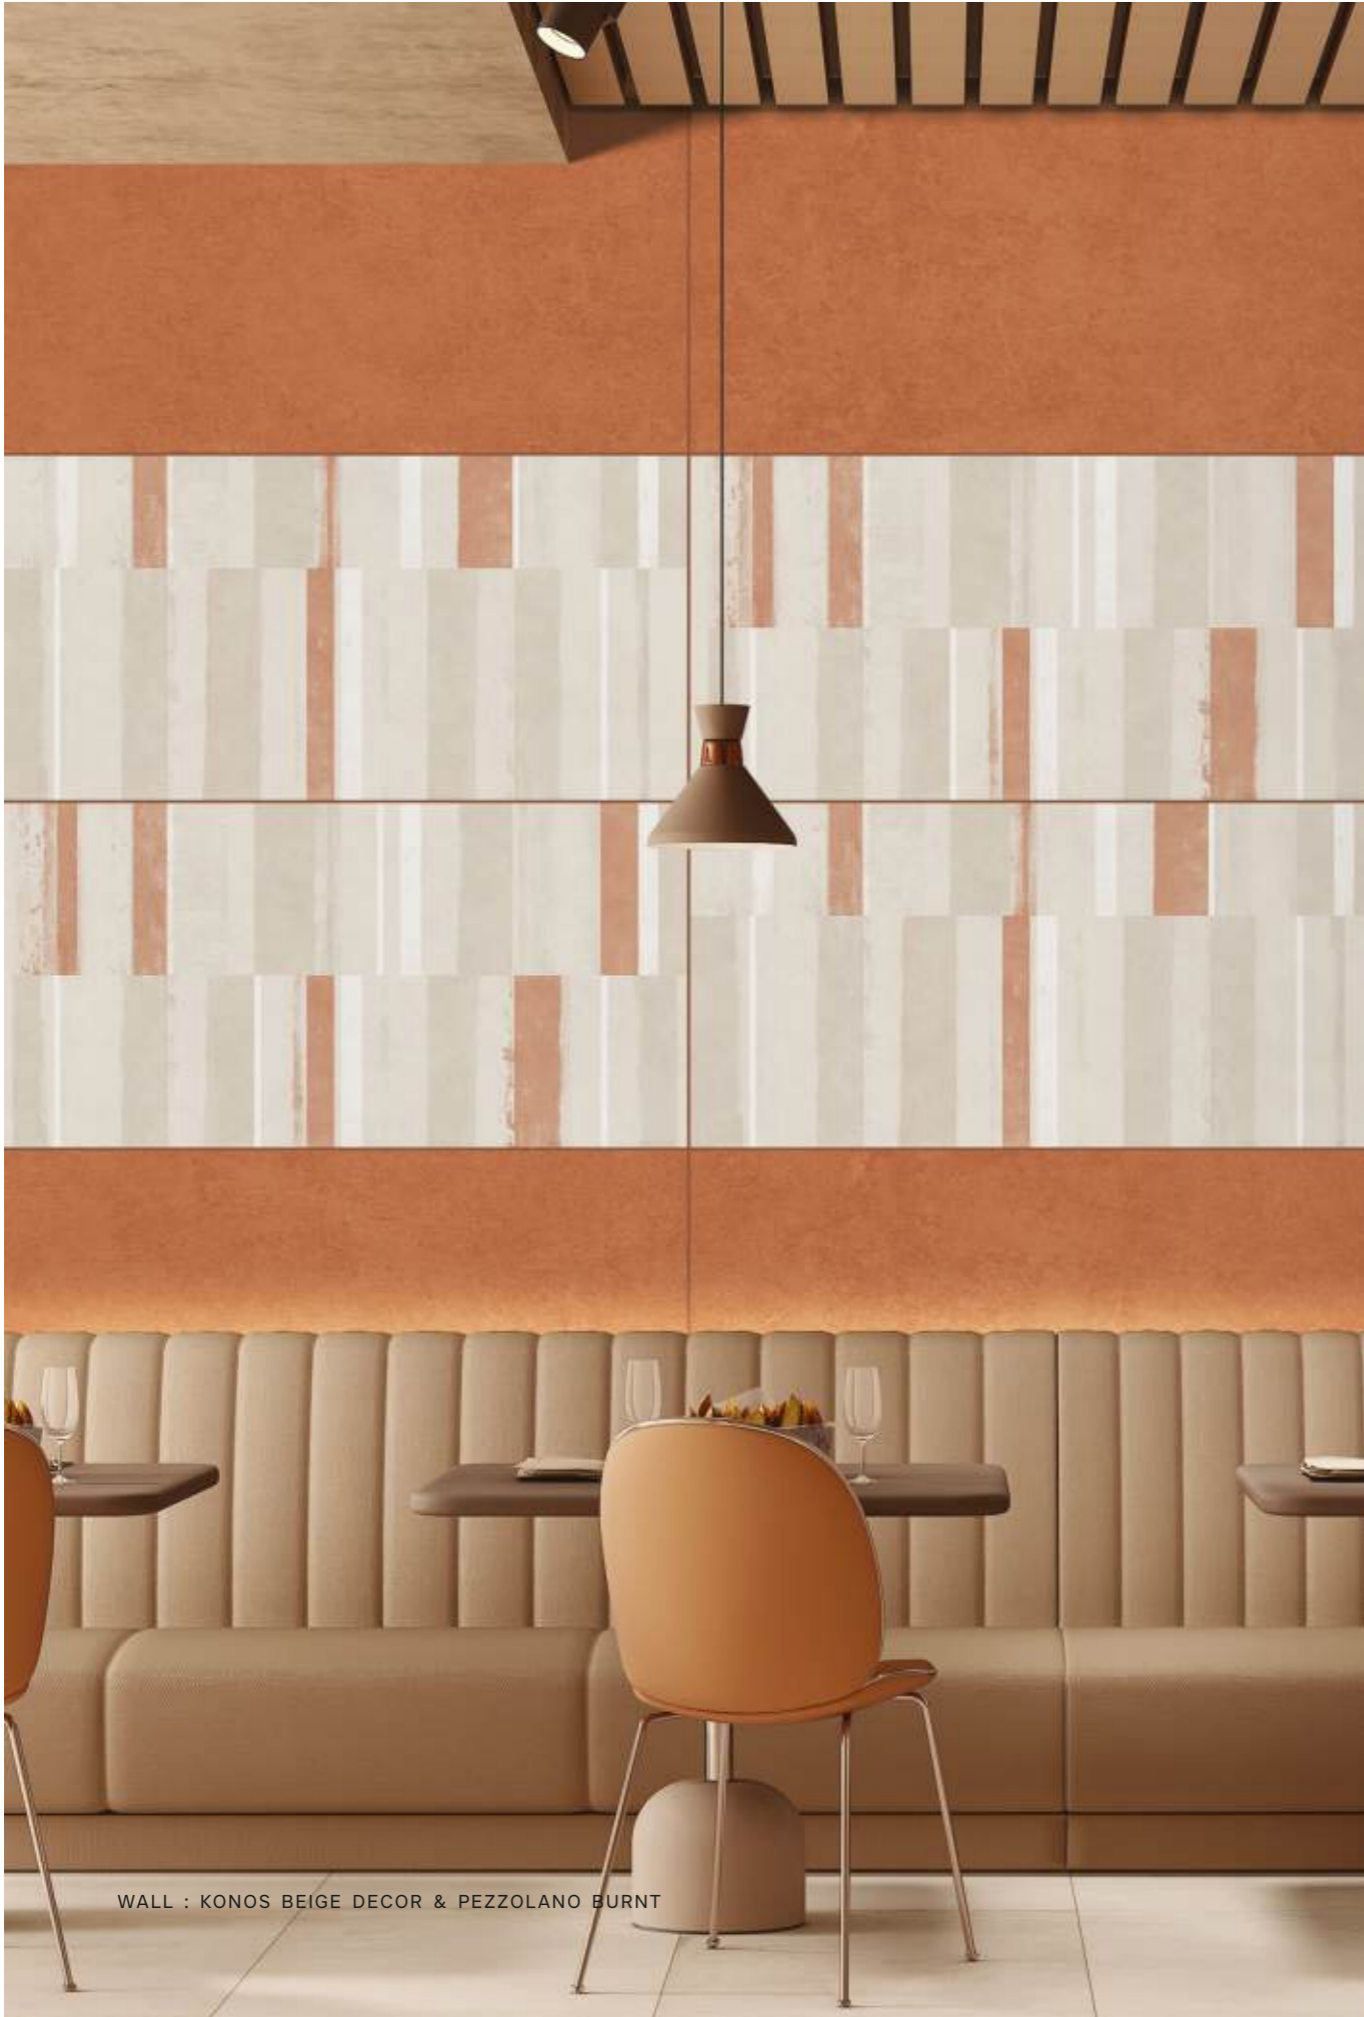

Colour Durability

Dimensional Stability

Resistance to Freezing

Resistance to Abrasion

Low Maintenance

WALL : KONOS BEIGE DECOR & PEZZOLANO BURNT

600x1200mm
Series : Gem Decor | Surface : Gem

Pezzolano Burnt