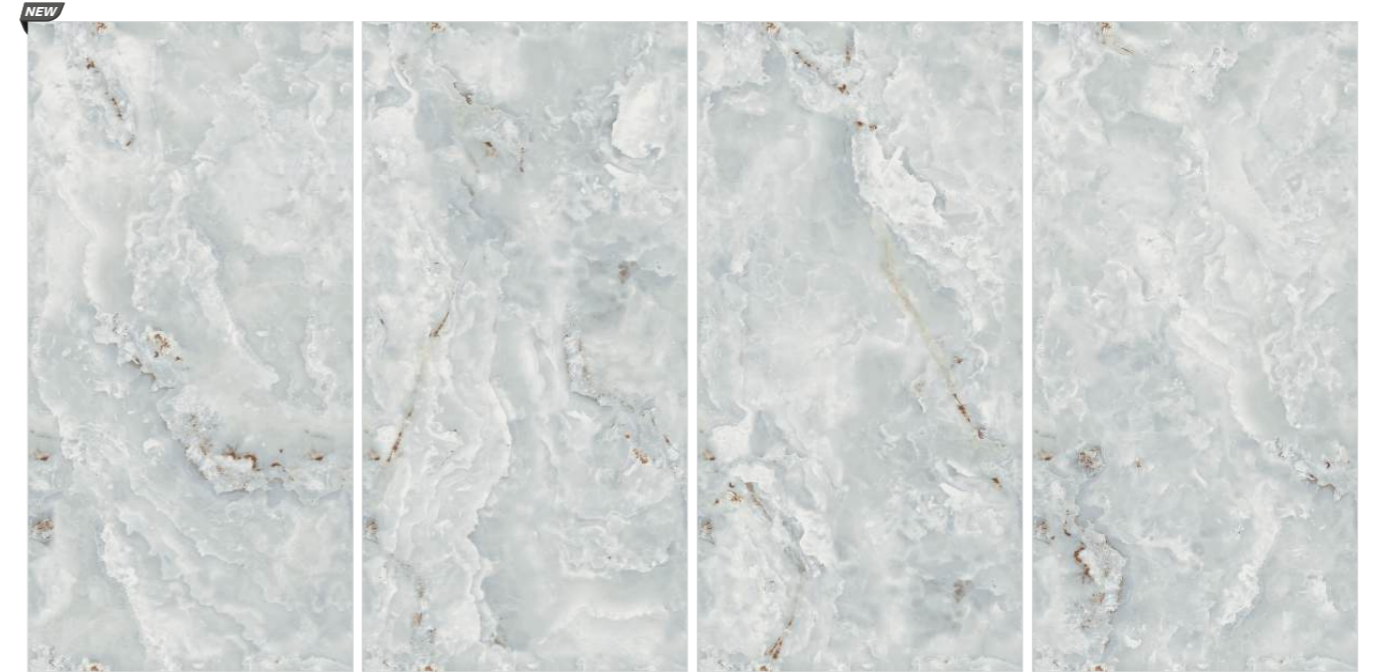

Colour  
Durability

Dimensional  
Stability

Resistance  
to Freezing

Resistance  
to Abrasion

FLOOR : INFINITY ASCOT MINT

600x1200mm  
Series : Marvel | Surface : Polished

Infinity  
Ascot Mint

Infinity  
Ascot Beige