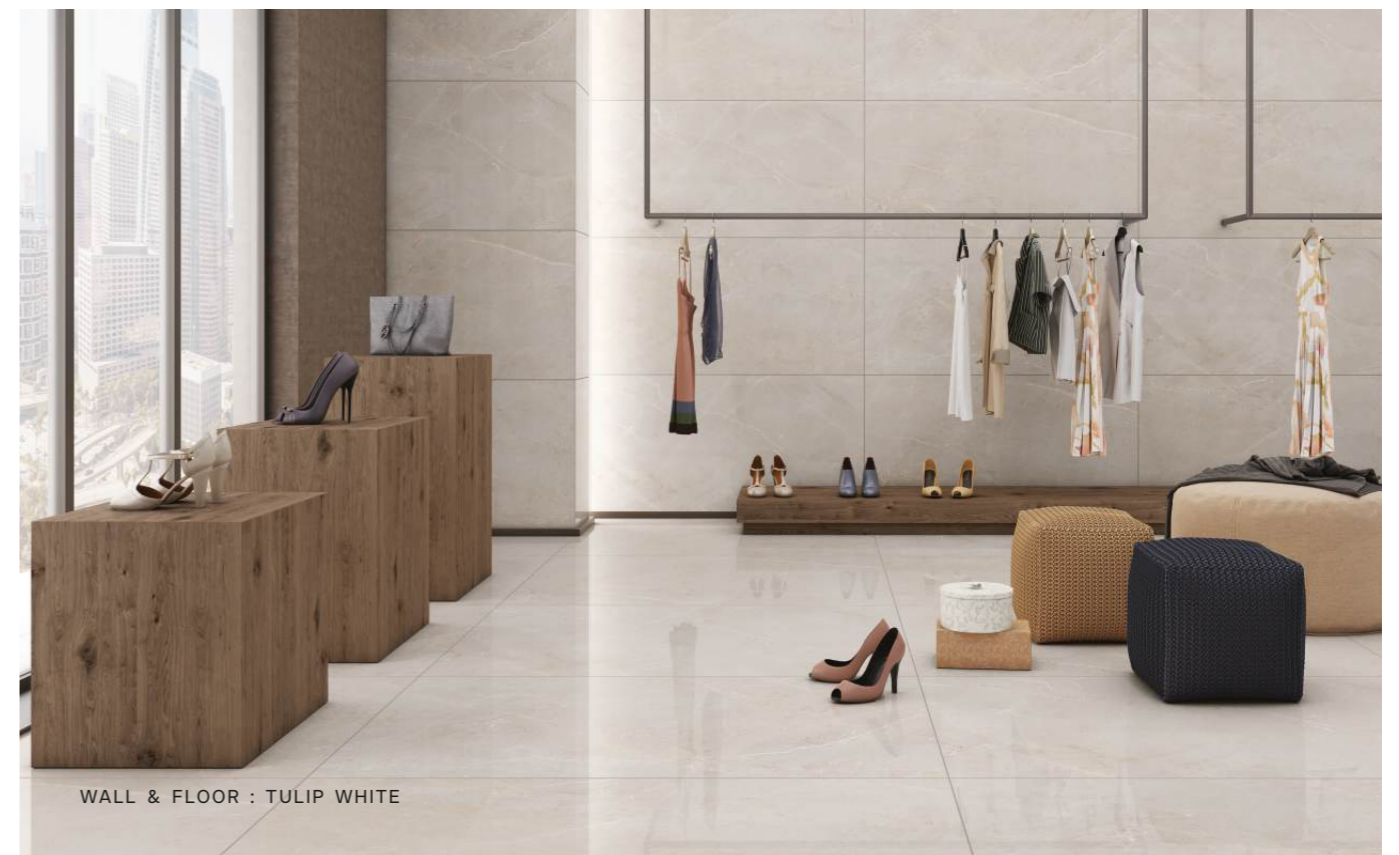

WALL & FLOOR : TULIP WHITE