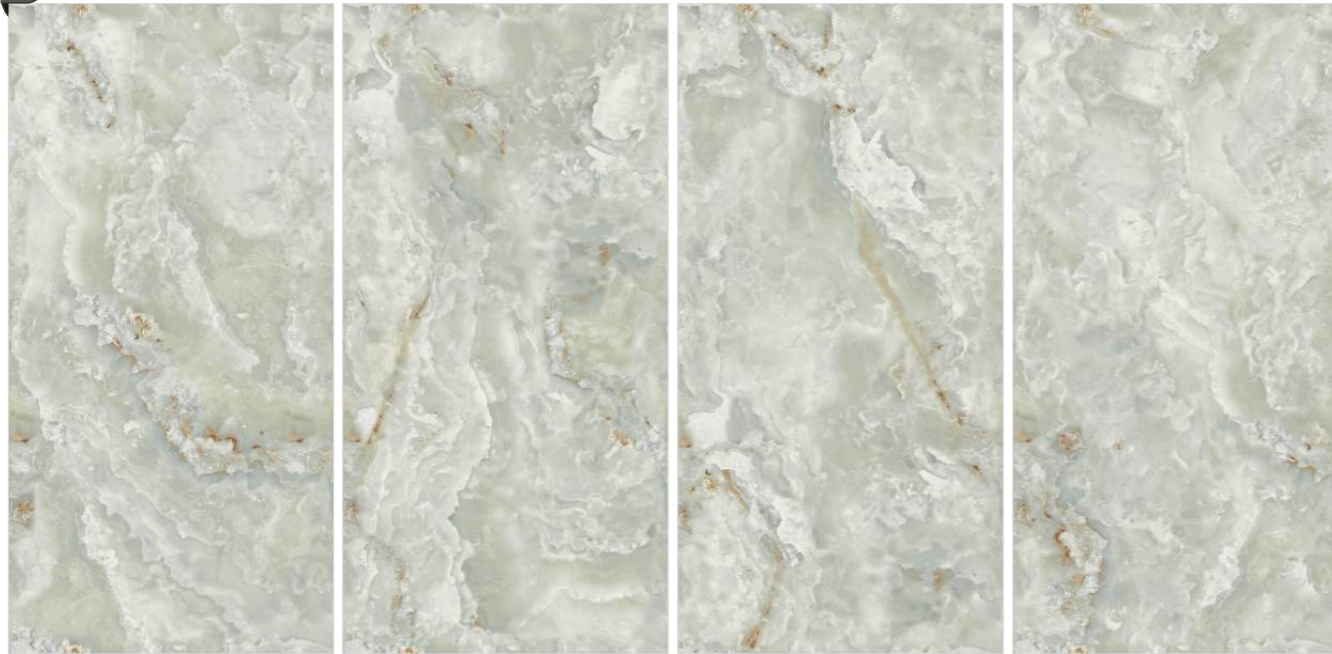

Infinity  
Ascot Dove

600x1200mm  
Series : Marvel | Surface : Polished

Infinity  
Ascot Olive

NEW

Infinity  
Ascot Pearl

NEW

WALL & FLOOR : INFINITY ASCOT OLIVE

WALL & FLOOR : INFINITY ASTRUS SILVER