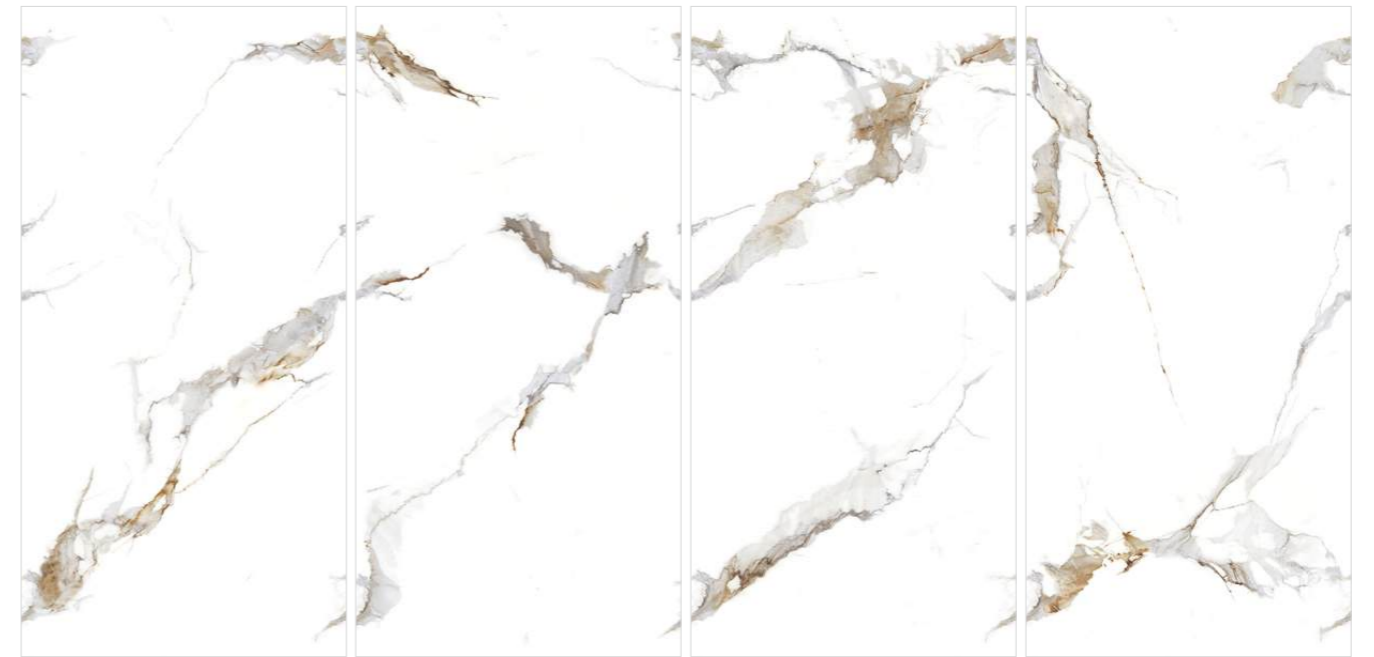

Infinity
Statuario Lithic