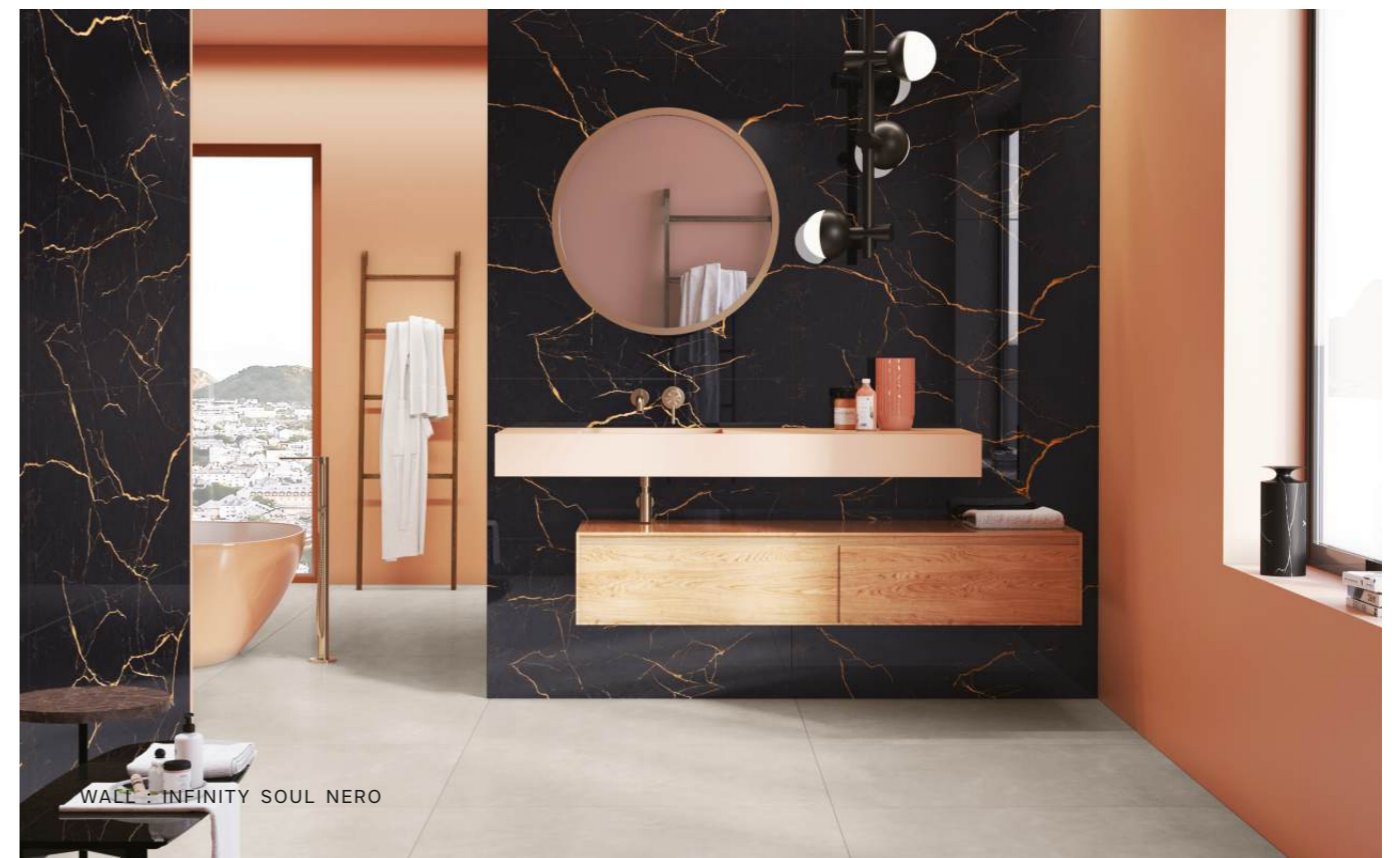

Infinity  
Soul Nero

Saturio Leo

Series : Magnum | Surface : Polished

Sungliar Decor

WALL : INFINITY SOUL NERO

WALL : BRENZO WHITE  
 FLOOR : BRENZO NERO

600x1200mm  
 Series : Bright X Plus | Surface : High Gloss