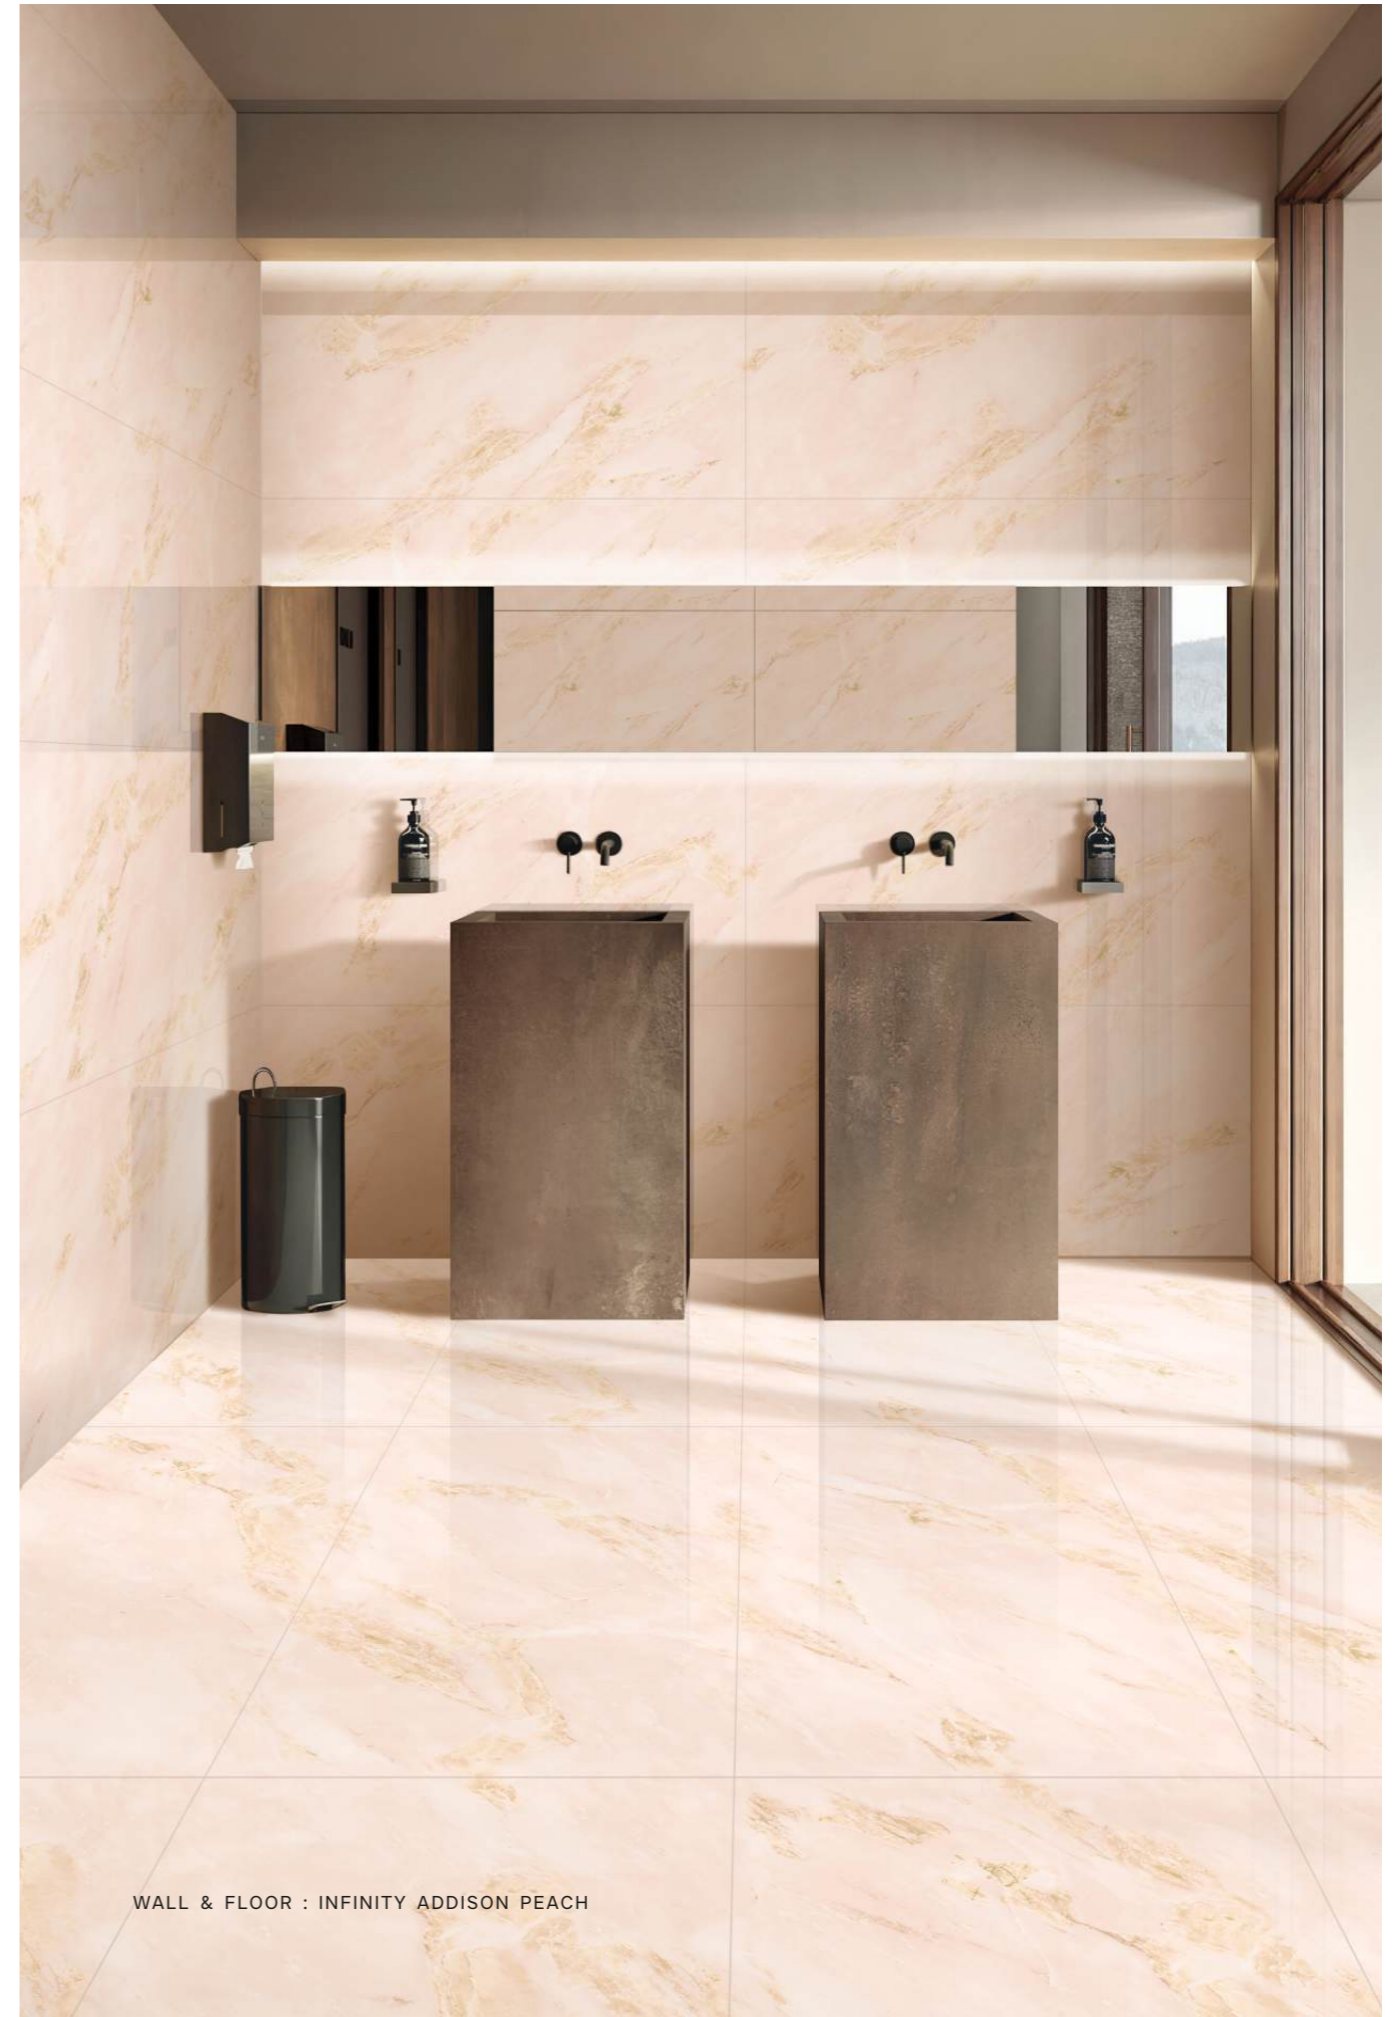

Crema Marfil Ivory

Clobber

600x1200mm  
Series : Magnum | Surface : Polished

Infinity  
Addison Peach

Infinity  
Addison Mint

Infinity  
Addison Sky

WALL & FLOOR : INFINITY ADDISON PEACH

FLOOR : INFINITY ARTISTIC