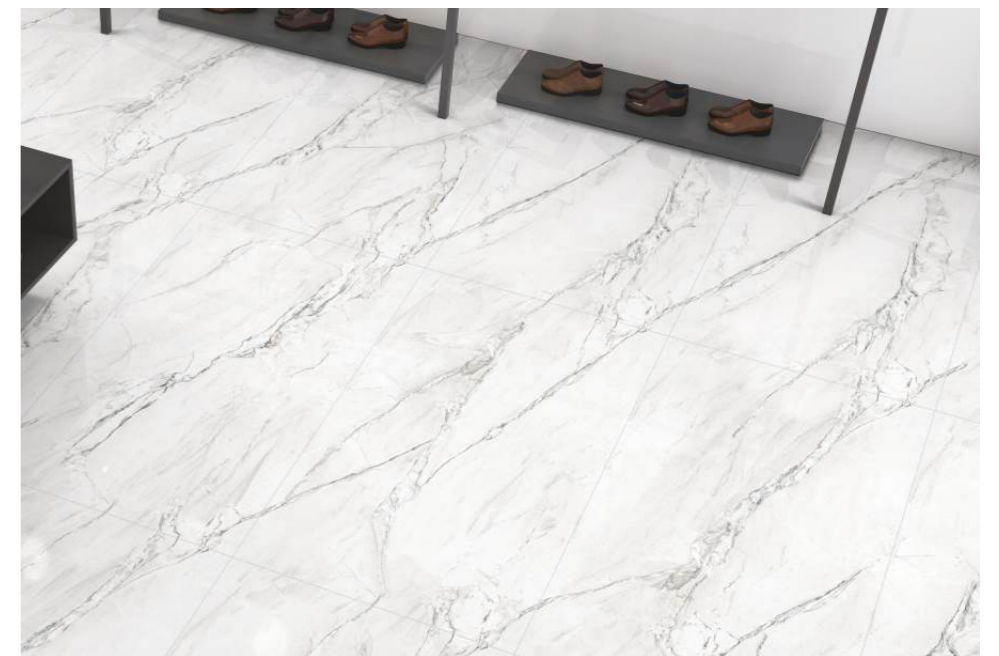

Infinity
Cloudy White