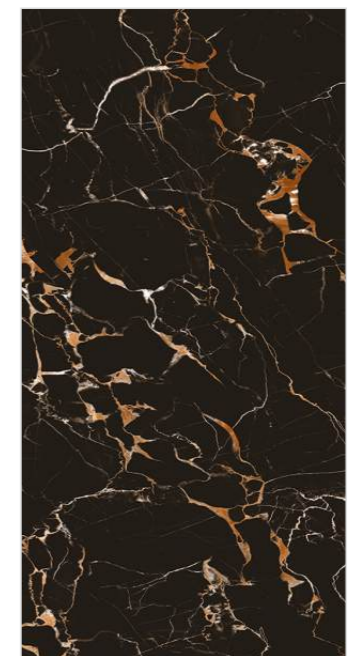

WALL : BETON AQUA

600x1200mm  
 Series : High Gloss Plus | Surface : High Gloss

Beton Aqua

Beton Black

Black Paradise

Black Potro

WALL & FLOOR : CASTANO AQUA

600x1200mm  
Series : High Gloss Plus | Surface : High Gloss

Castano Aqua

Castano Nero

Clomax Aqua

Cenefa Malachite

600x1200mm

Series : High Gloss Plus | Surface : High Gloss

600x1200mm

Series : High Gloss Plus | Surface : High Gloss