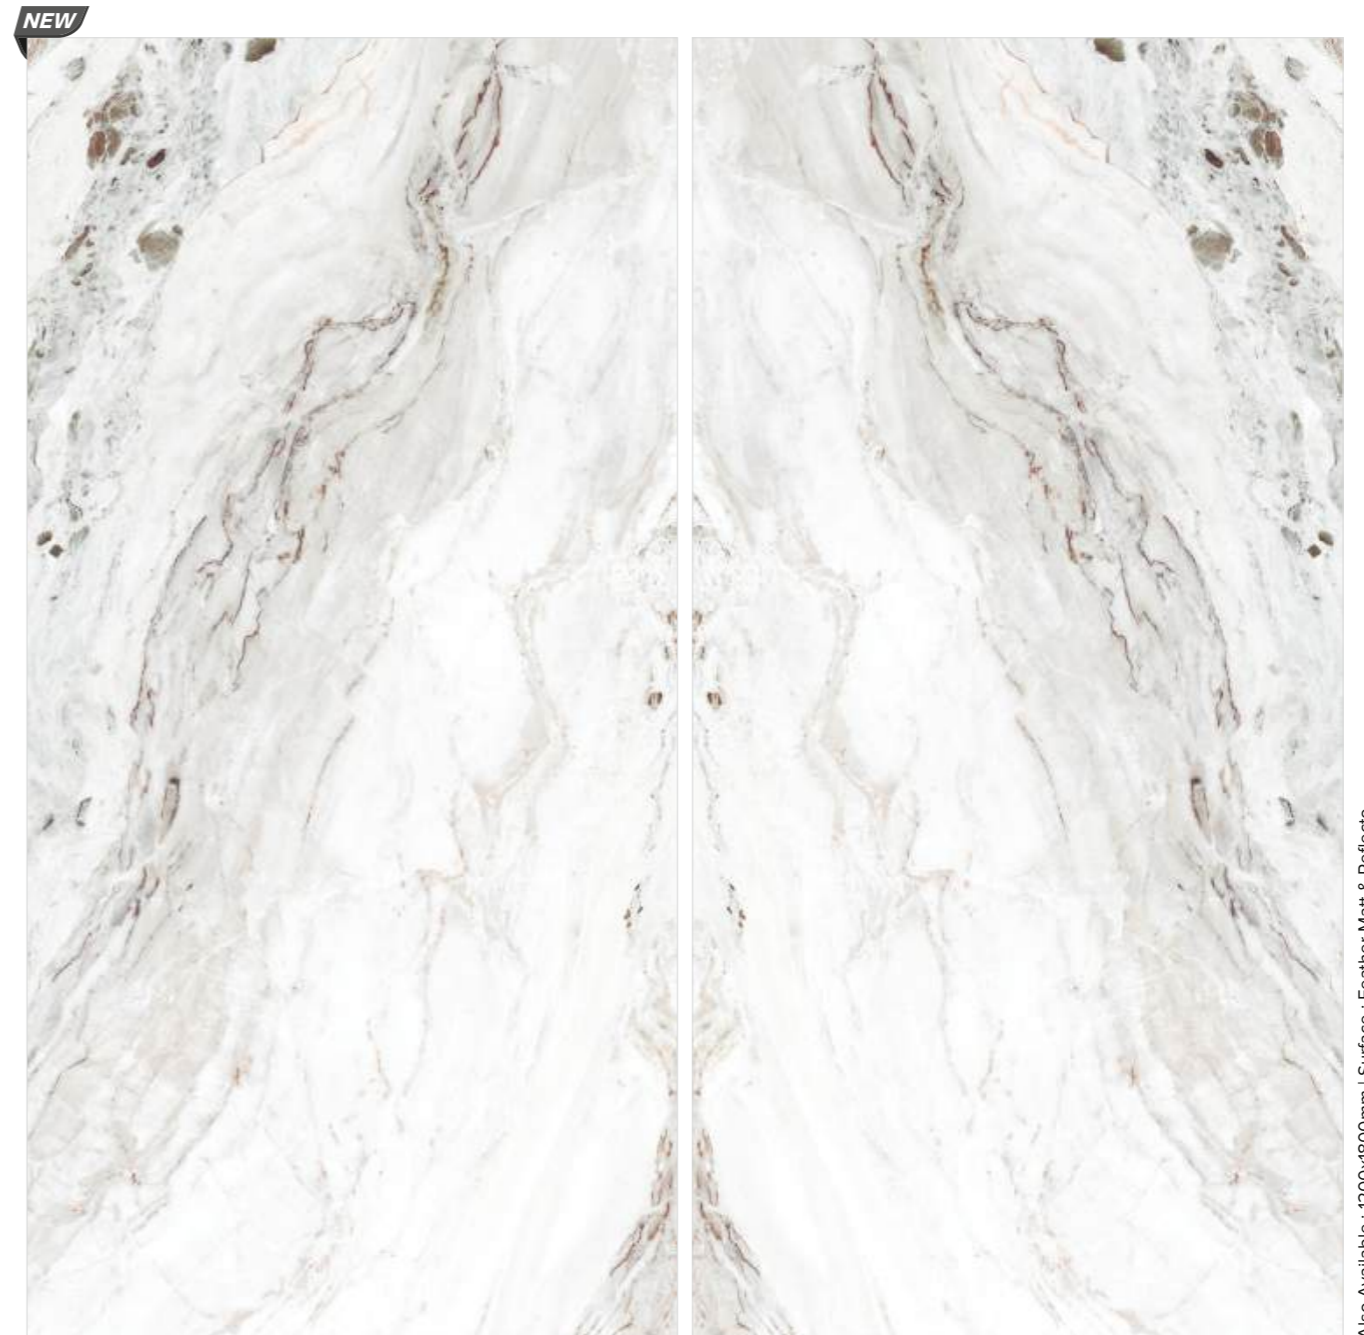

SILK MODERNO BLOND  
Random : 3

Also Available : 1200x1800mm | Surface : Feather Matt & Reflecto

SILK ONYX PEARL  
Random : 3

1200x2400mm  
Series : Feather Touch | Surface : Feather Matt | Body : Toned

SILK  
MOLTO BORGHINI - A&B