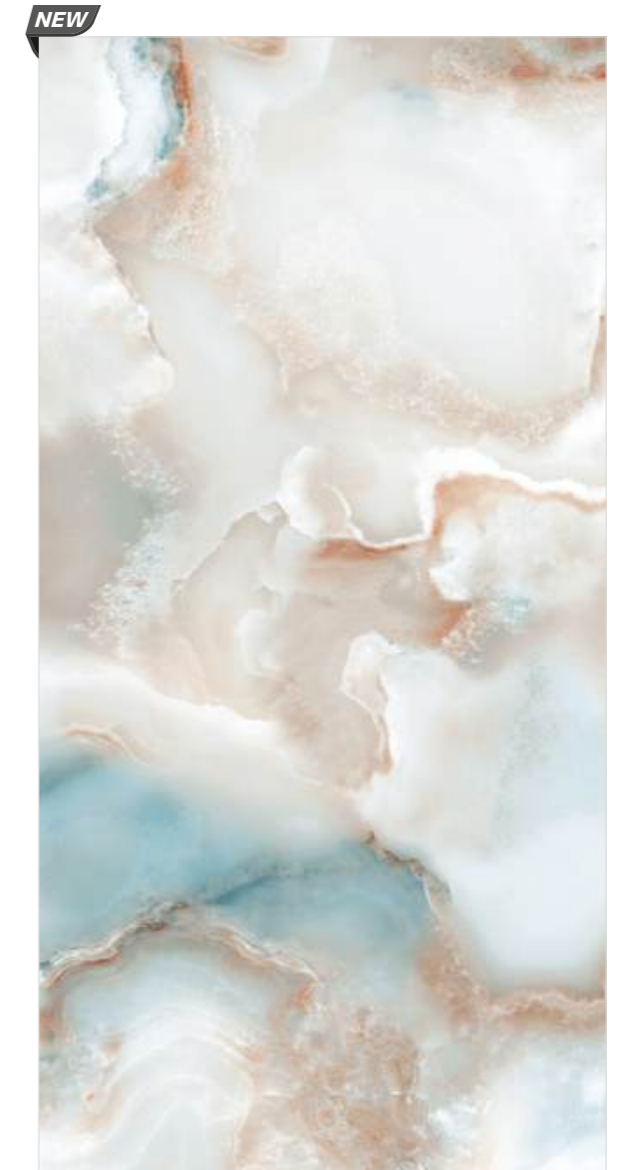

REVES JADE
Random : 3