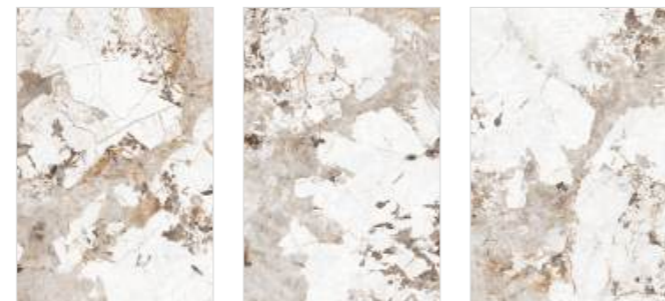

PATAGONIA
NATURAL