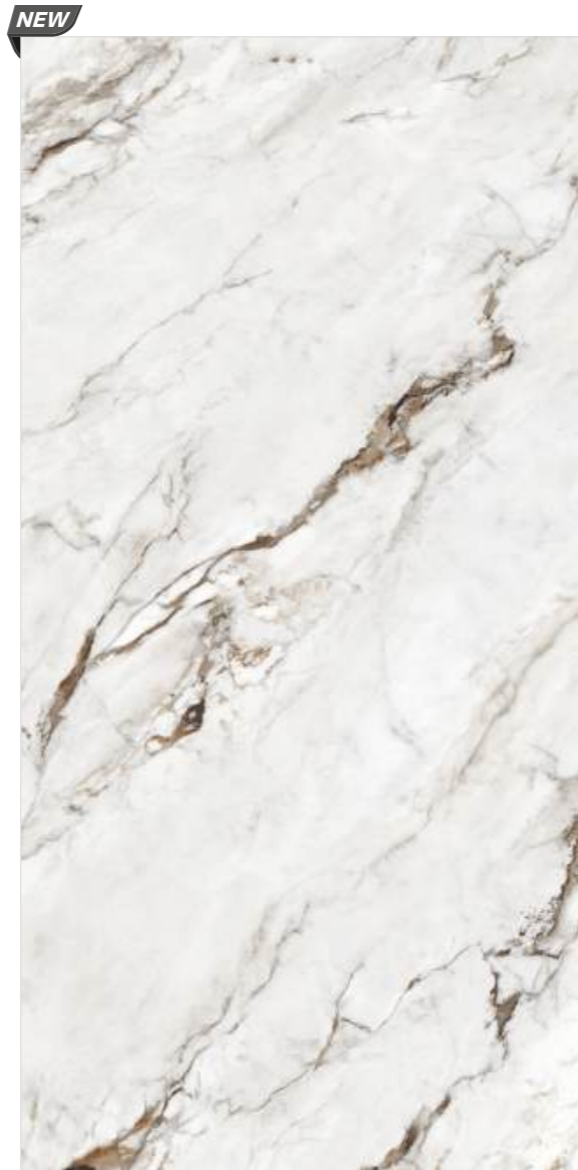

FEROX  
Random : 3

LEVANTO WINE  
Random : 3

WALL : LEVANTO WINE

1200x2400mm  
Series : Reflecto Earth | Surface : Reflecto | Body : Toned

LASHOTORE UMBER  
Random : 3

STATUARIO ROSSA  
Random : 3

Also Available : 1200x1800mm | Surface : Feather Matt & Reflecto