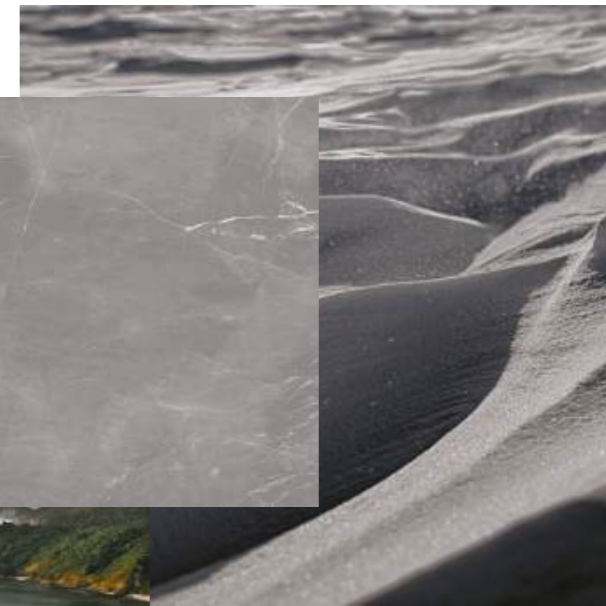

INFINITY LACOS GREEN