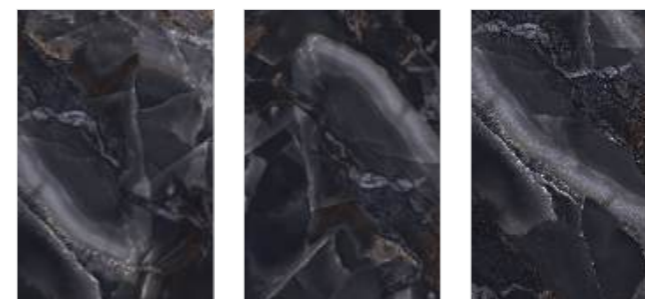

**DELICAT
BLACK**

Random : 3

Random : 3