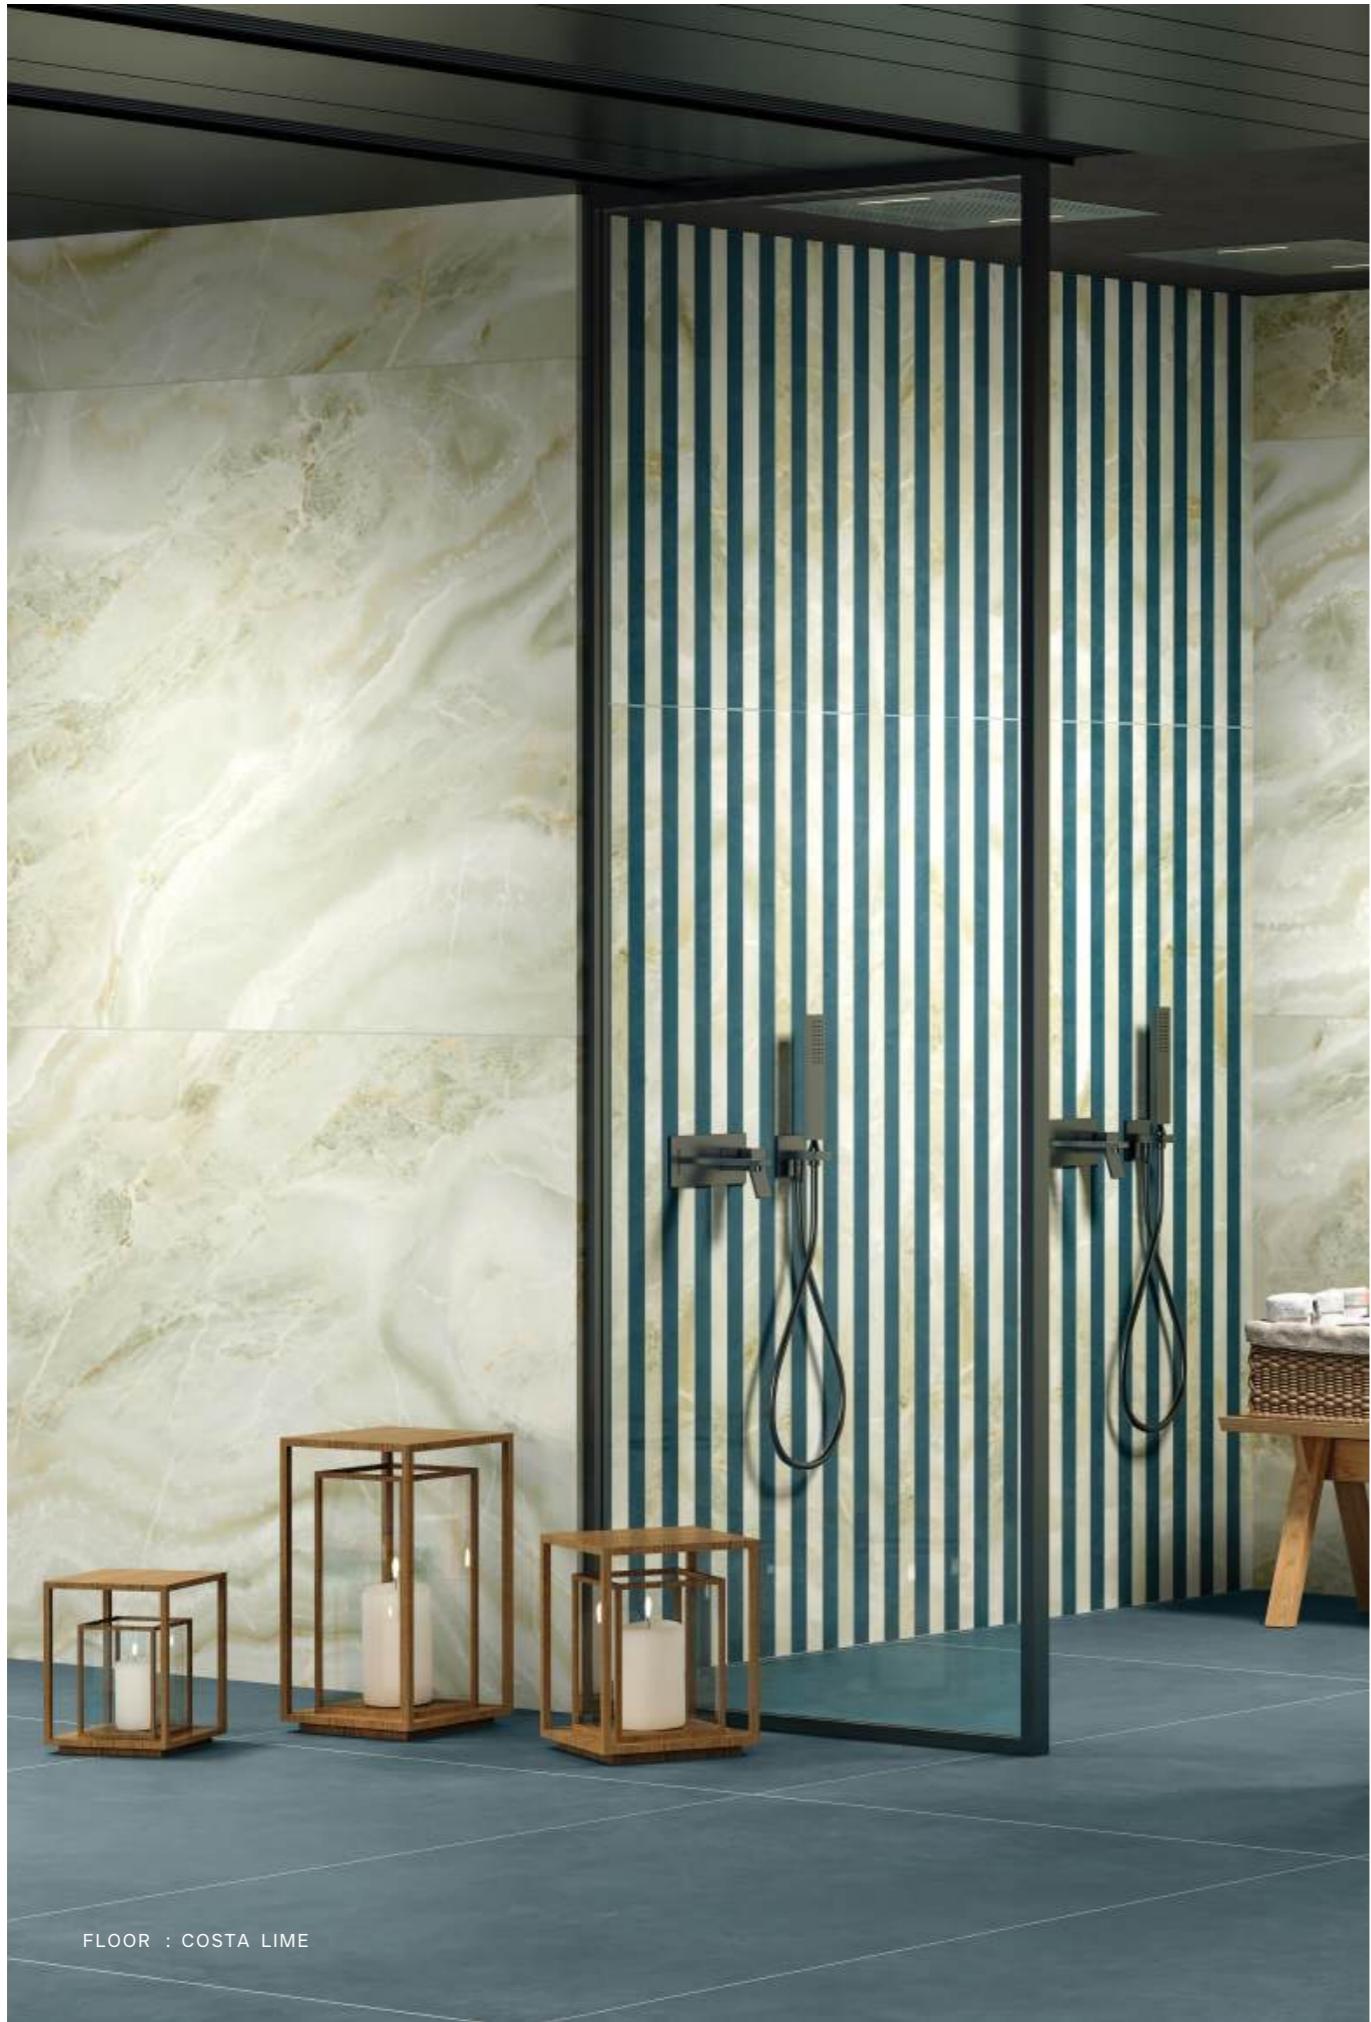

Random : 5

1200x1800mm  
Series : Magnum | Surface : High Gloss | Body : GVT

CLASSO  
ONYX BEIGE

Random : 3

CLASSO  
ONYX ICE

Random : 3

FLOOR : COSTA LIME

1200x1800mm  
 Series : Magnum | Surface : High Gloss | Body : GVT