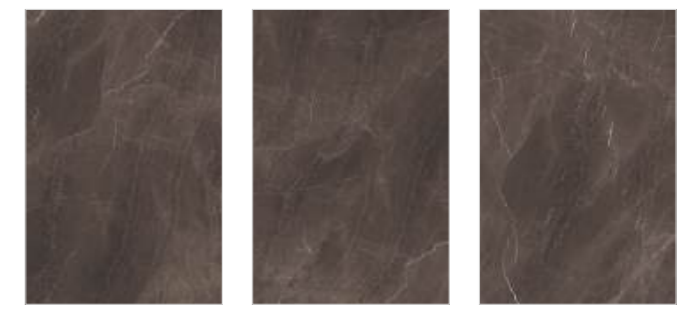

Random : 3

1200x1800mm  
Series : High Gloss | Surface : High Gloss | Body : GVT

WALL & FLOOR : FEROX CHOCO

NEW

Also Available : 800x1600mm

FEROX  
CHOCO

Random : 3

1200x1800mm  
Series : Magnum | Surface : High Gloss | Body : GVT