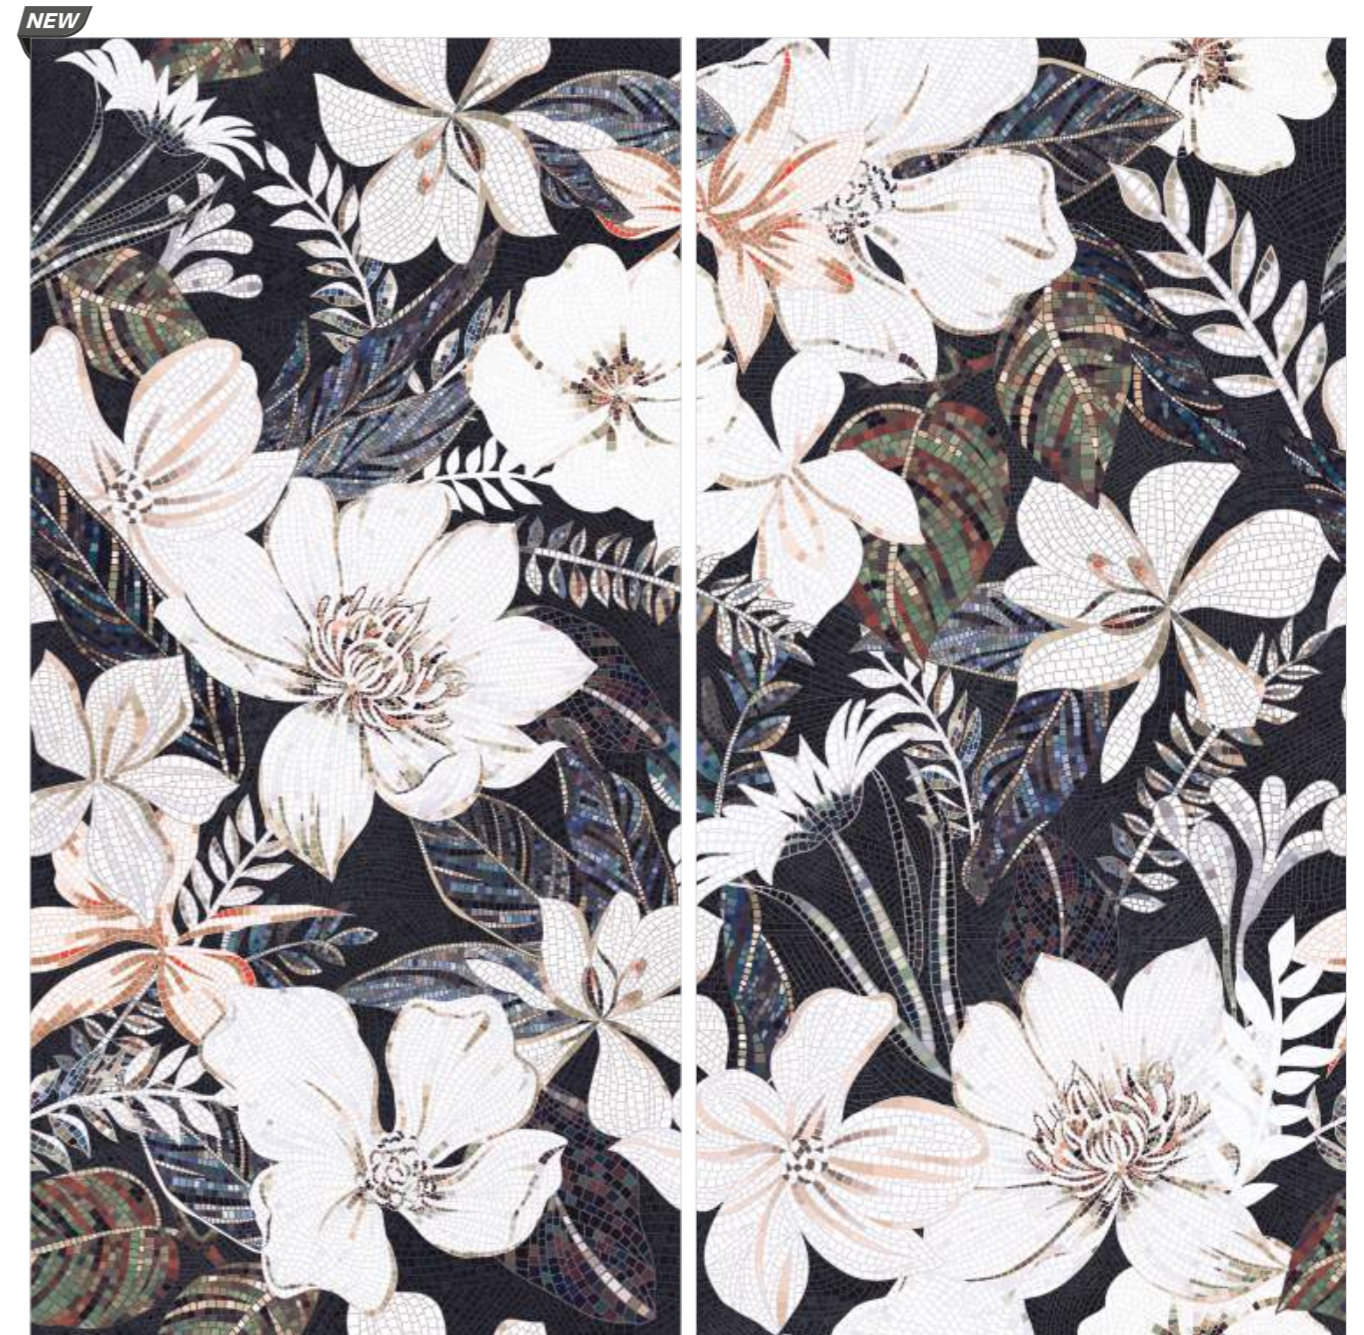

1200x2400mm
Series : Reflecto Decor | Surface : Reflecto | Body : Toned

PIXAL ART
A & B