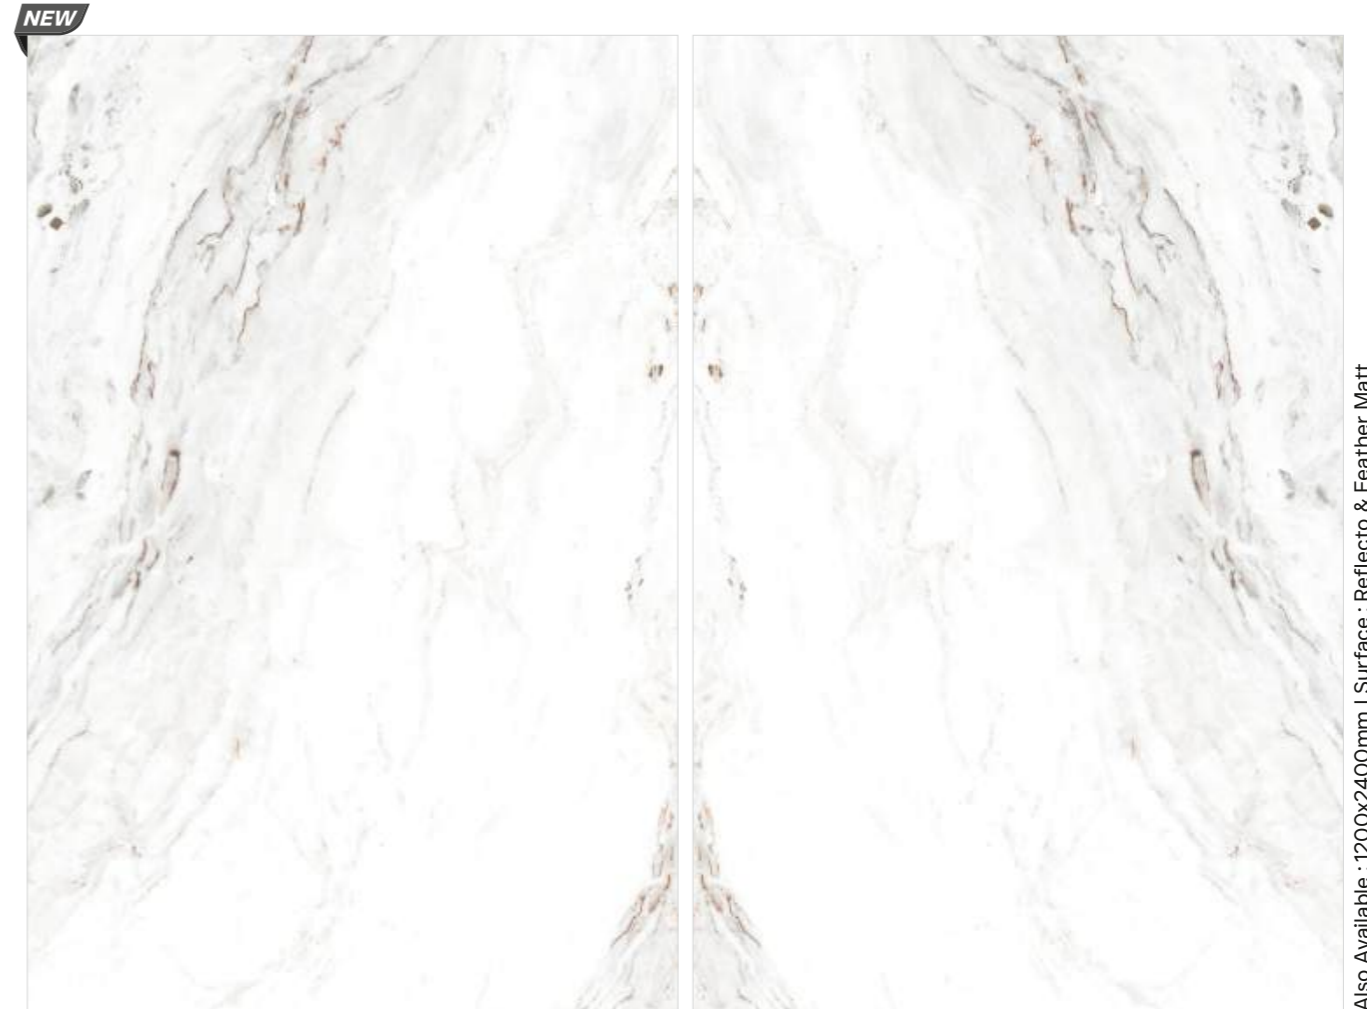

Also Available : 1200x2400mm | Surface : Reflecto & Feather Matt

BRECCIA  
 MIST

Random : 3

ARMANIA  
 BIANCO

Random : 3

WALL & FLOOR : MOLTO BORGHINI - A&B

1200x1800mm  
Series : Reflecto Earth | Surface : Reflecto | Body : Toned