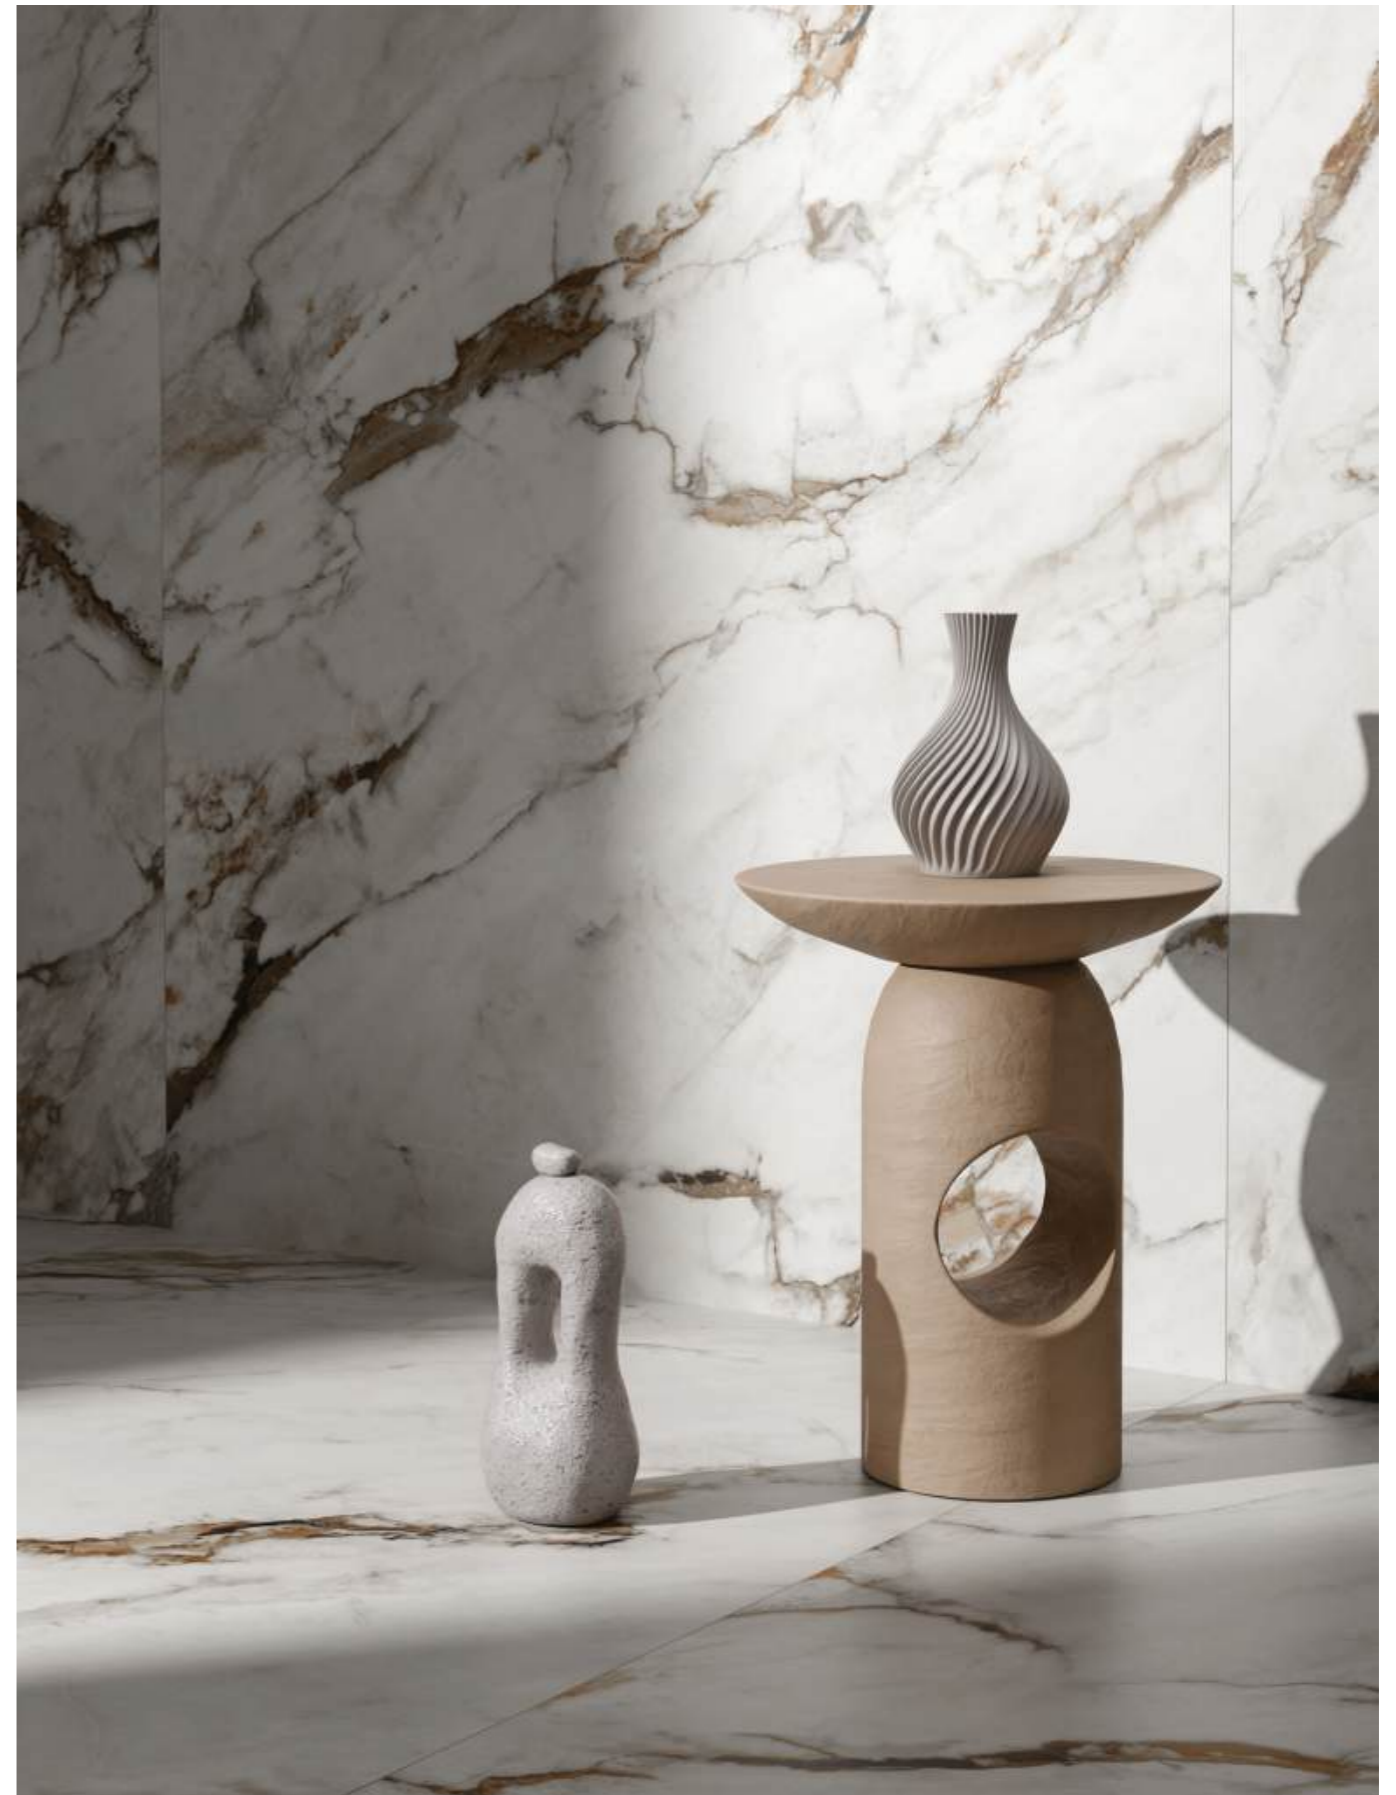

A Focus On The Stroke Of Serendipity

A nature-inspired palette that sets the stage with natural materials that bring a natural glory is about to infuse your space with tints of grace and aesthetics. Set your space with an inviting and warm ambiance in each corner, making it an abode that's calming and relaxing.