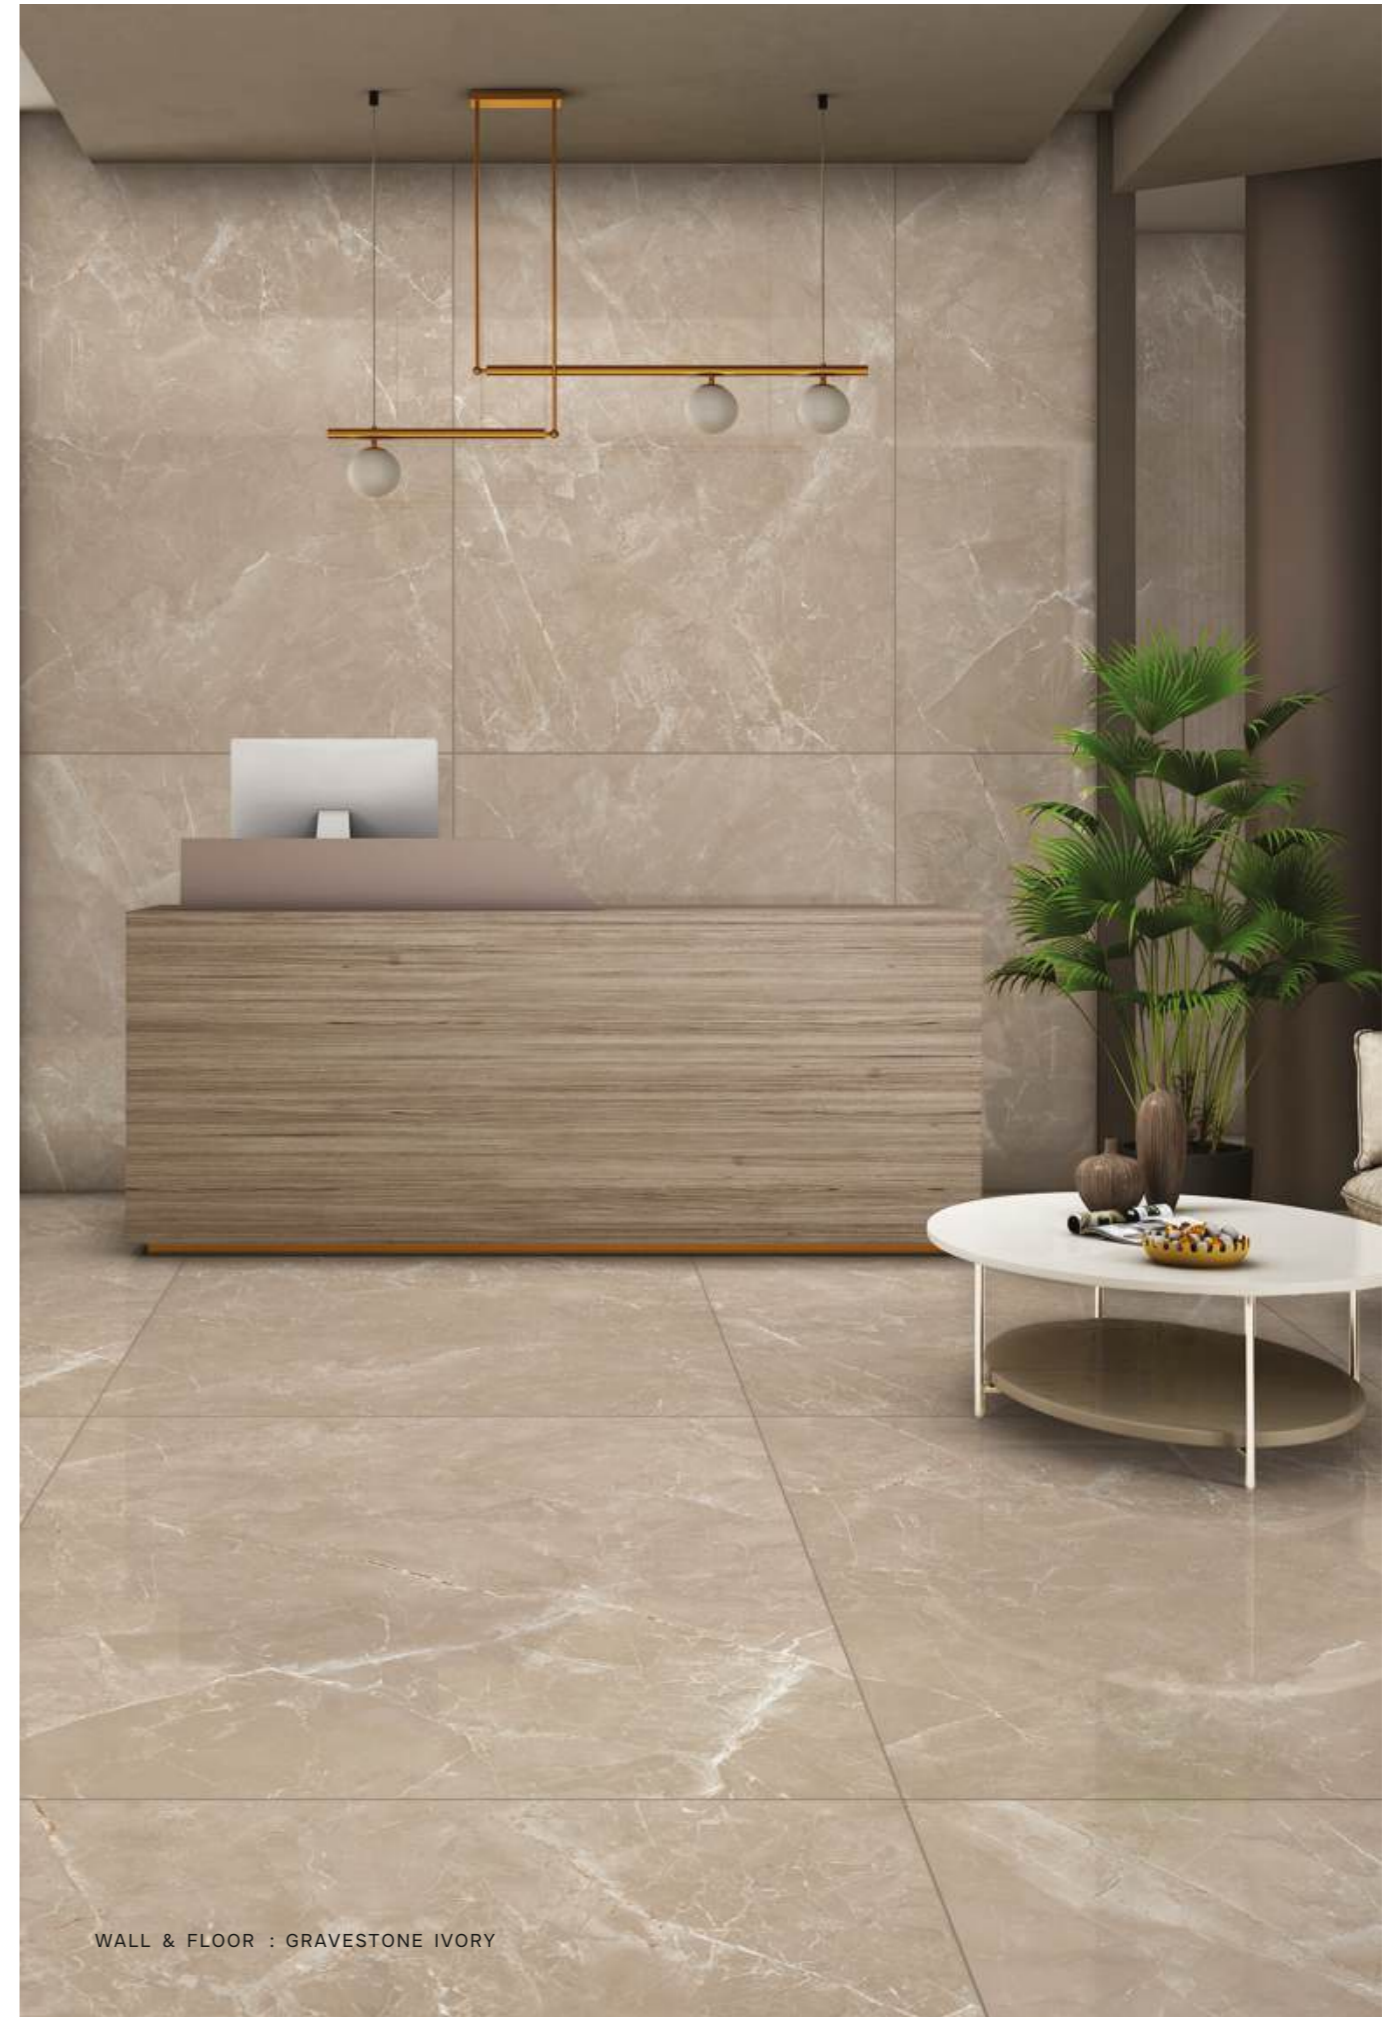

GRAVESTONE  
BIANCO

GRAVESTONE  
IVORY

Random : 3

Random : 3

WALL & FLOOR : GRAVESTONE IVORY

1200x1800mm  
Series : Magnum | Surface : High Gloss | Body : GVT

WALL & FLOOR : INFINITY CALCUTTA LIME

INFINITY CALCUTTA  
LIME