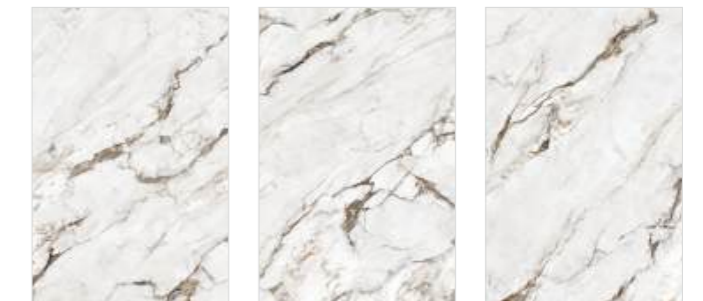

STATUARIO
ROSSA

Random : 3

Random : 3