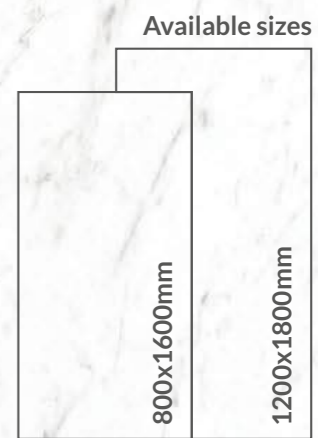

MONTE CARRARA | SURFACE : POLISHED & GRACE MATT