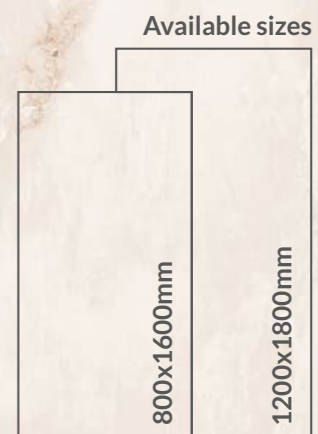

DELICATO TAUPE | SURFACE : POLISHED