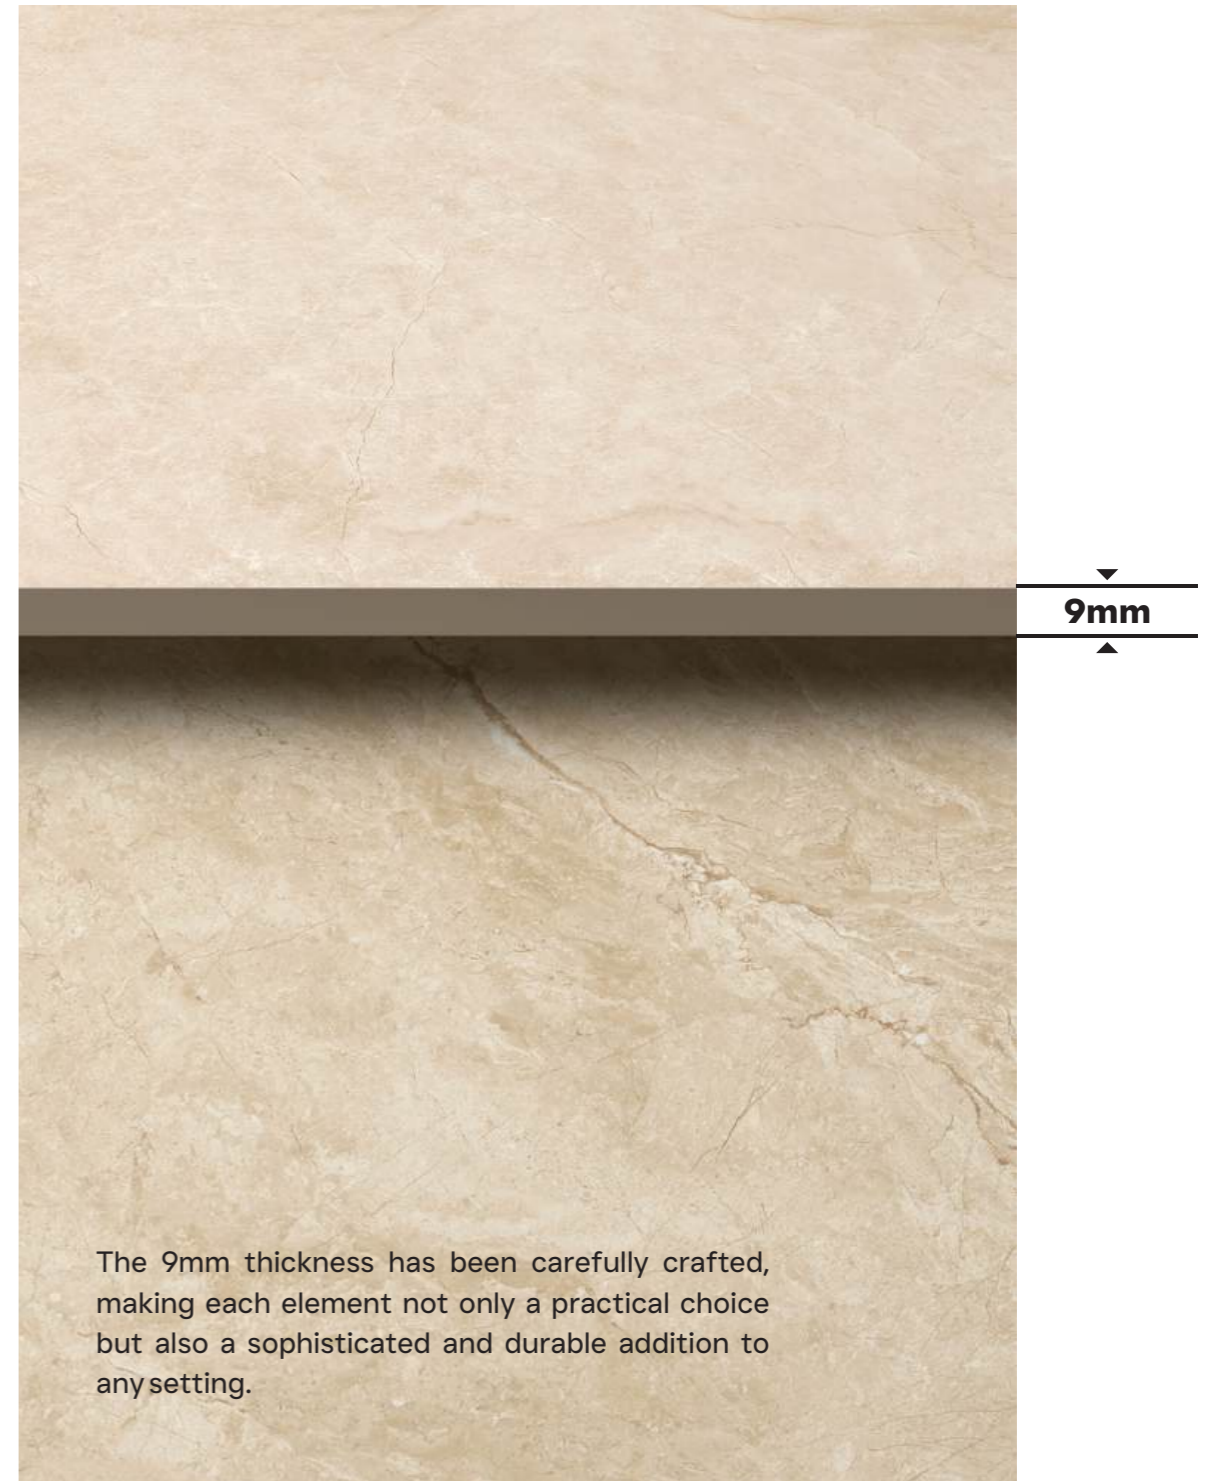

Design Freedom in Every Format.

The series is crafted to offer maximum versatility through two formats - 1200 x 1800mm and 800 x 1600mm - allowing seamless design continuity across expansive spaces and detailed layouts.

Engineered for strength and longevity, these slabs deliver low porosity, impressive structural reliability, and graceful visual harmony.

The range features **25 designs** across two premium surfaces: **Grace Matt** and **Polished**

Surfaces
Grace Matt,
Polished

Body
GVT

Thickness
9mm