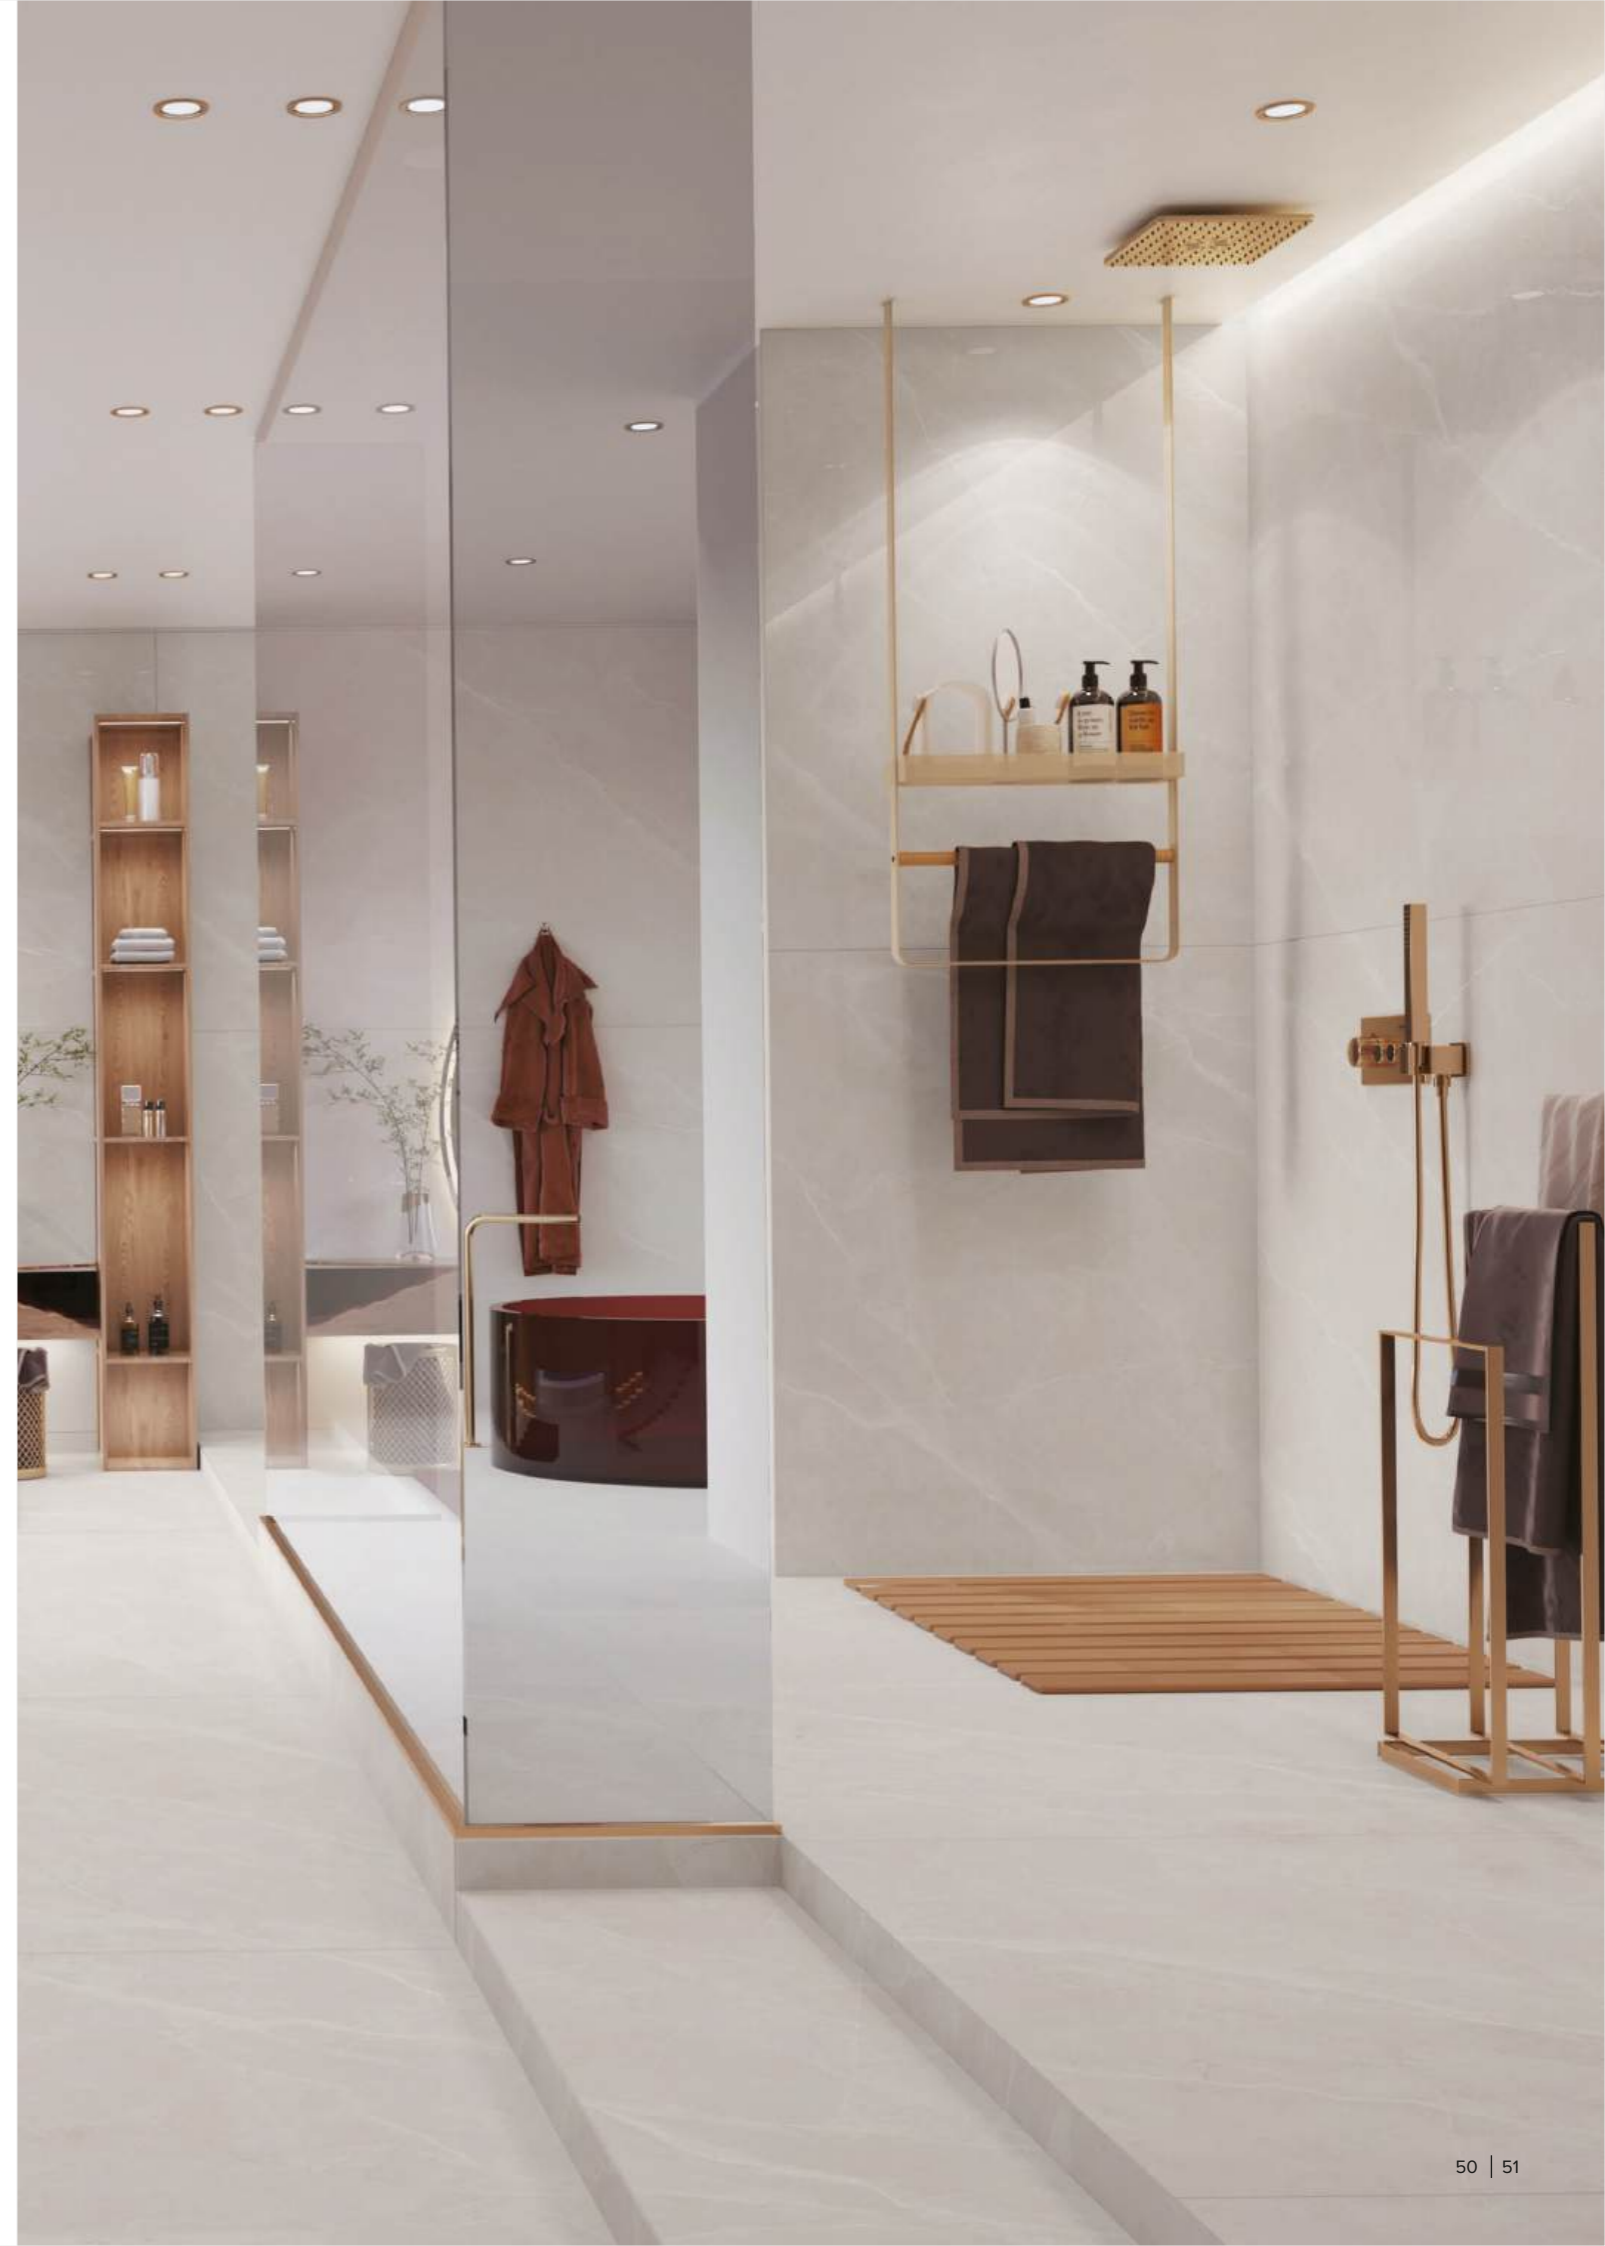

1200x1800mm
Surface : Polished & Grace Matt

Impara Light | Pattern: Infinity 4 Faces

NEW

Impara Light (Polished) | Surface: Polished | Series: Magnum
Impara Light (Grace) | Surface: Grace Matt | Series: Grace

Also Available : 800x1600mm | Surface : Polished & Grace Matt | Pattern: Infinity 5 Faces