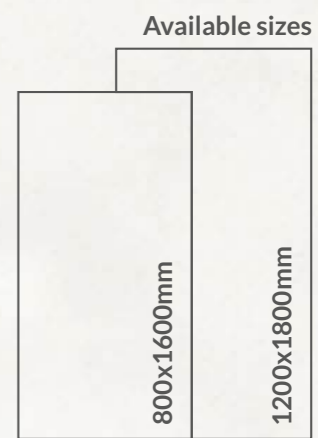

Also Available : 800x1600mm | Surface : Polished | Pattern: Infinity 5 Faces

FLOOR : GLACIER IVORY (POLISHED) | 800X1600MM

GLACIER IVORY | SURFACE : POLISHED

1200x1800mm
Surface : Polished

Glacier Ivory | Pattern: Infinity 4 Faces