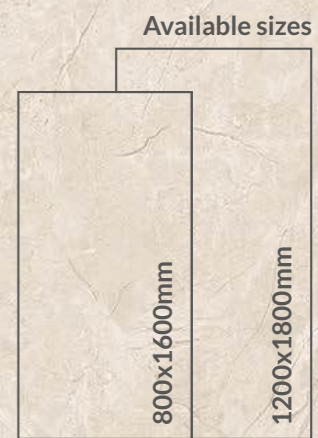

CARMELO NATURAL | SURFACE : POLISHED & GRACE MATT