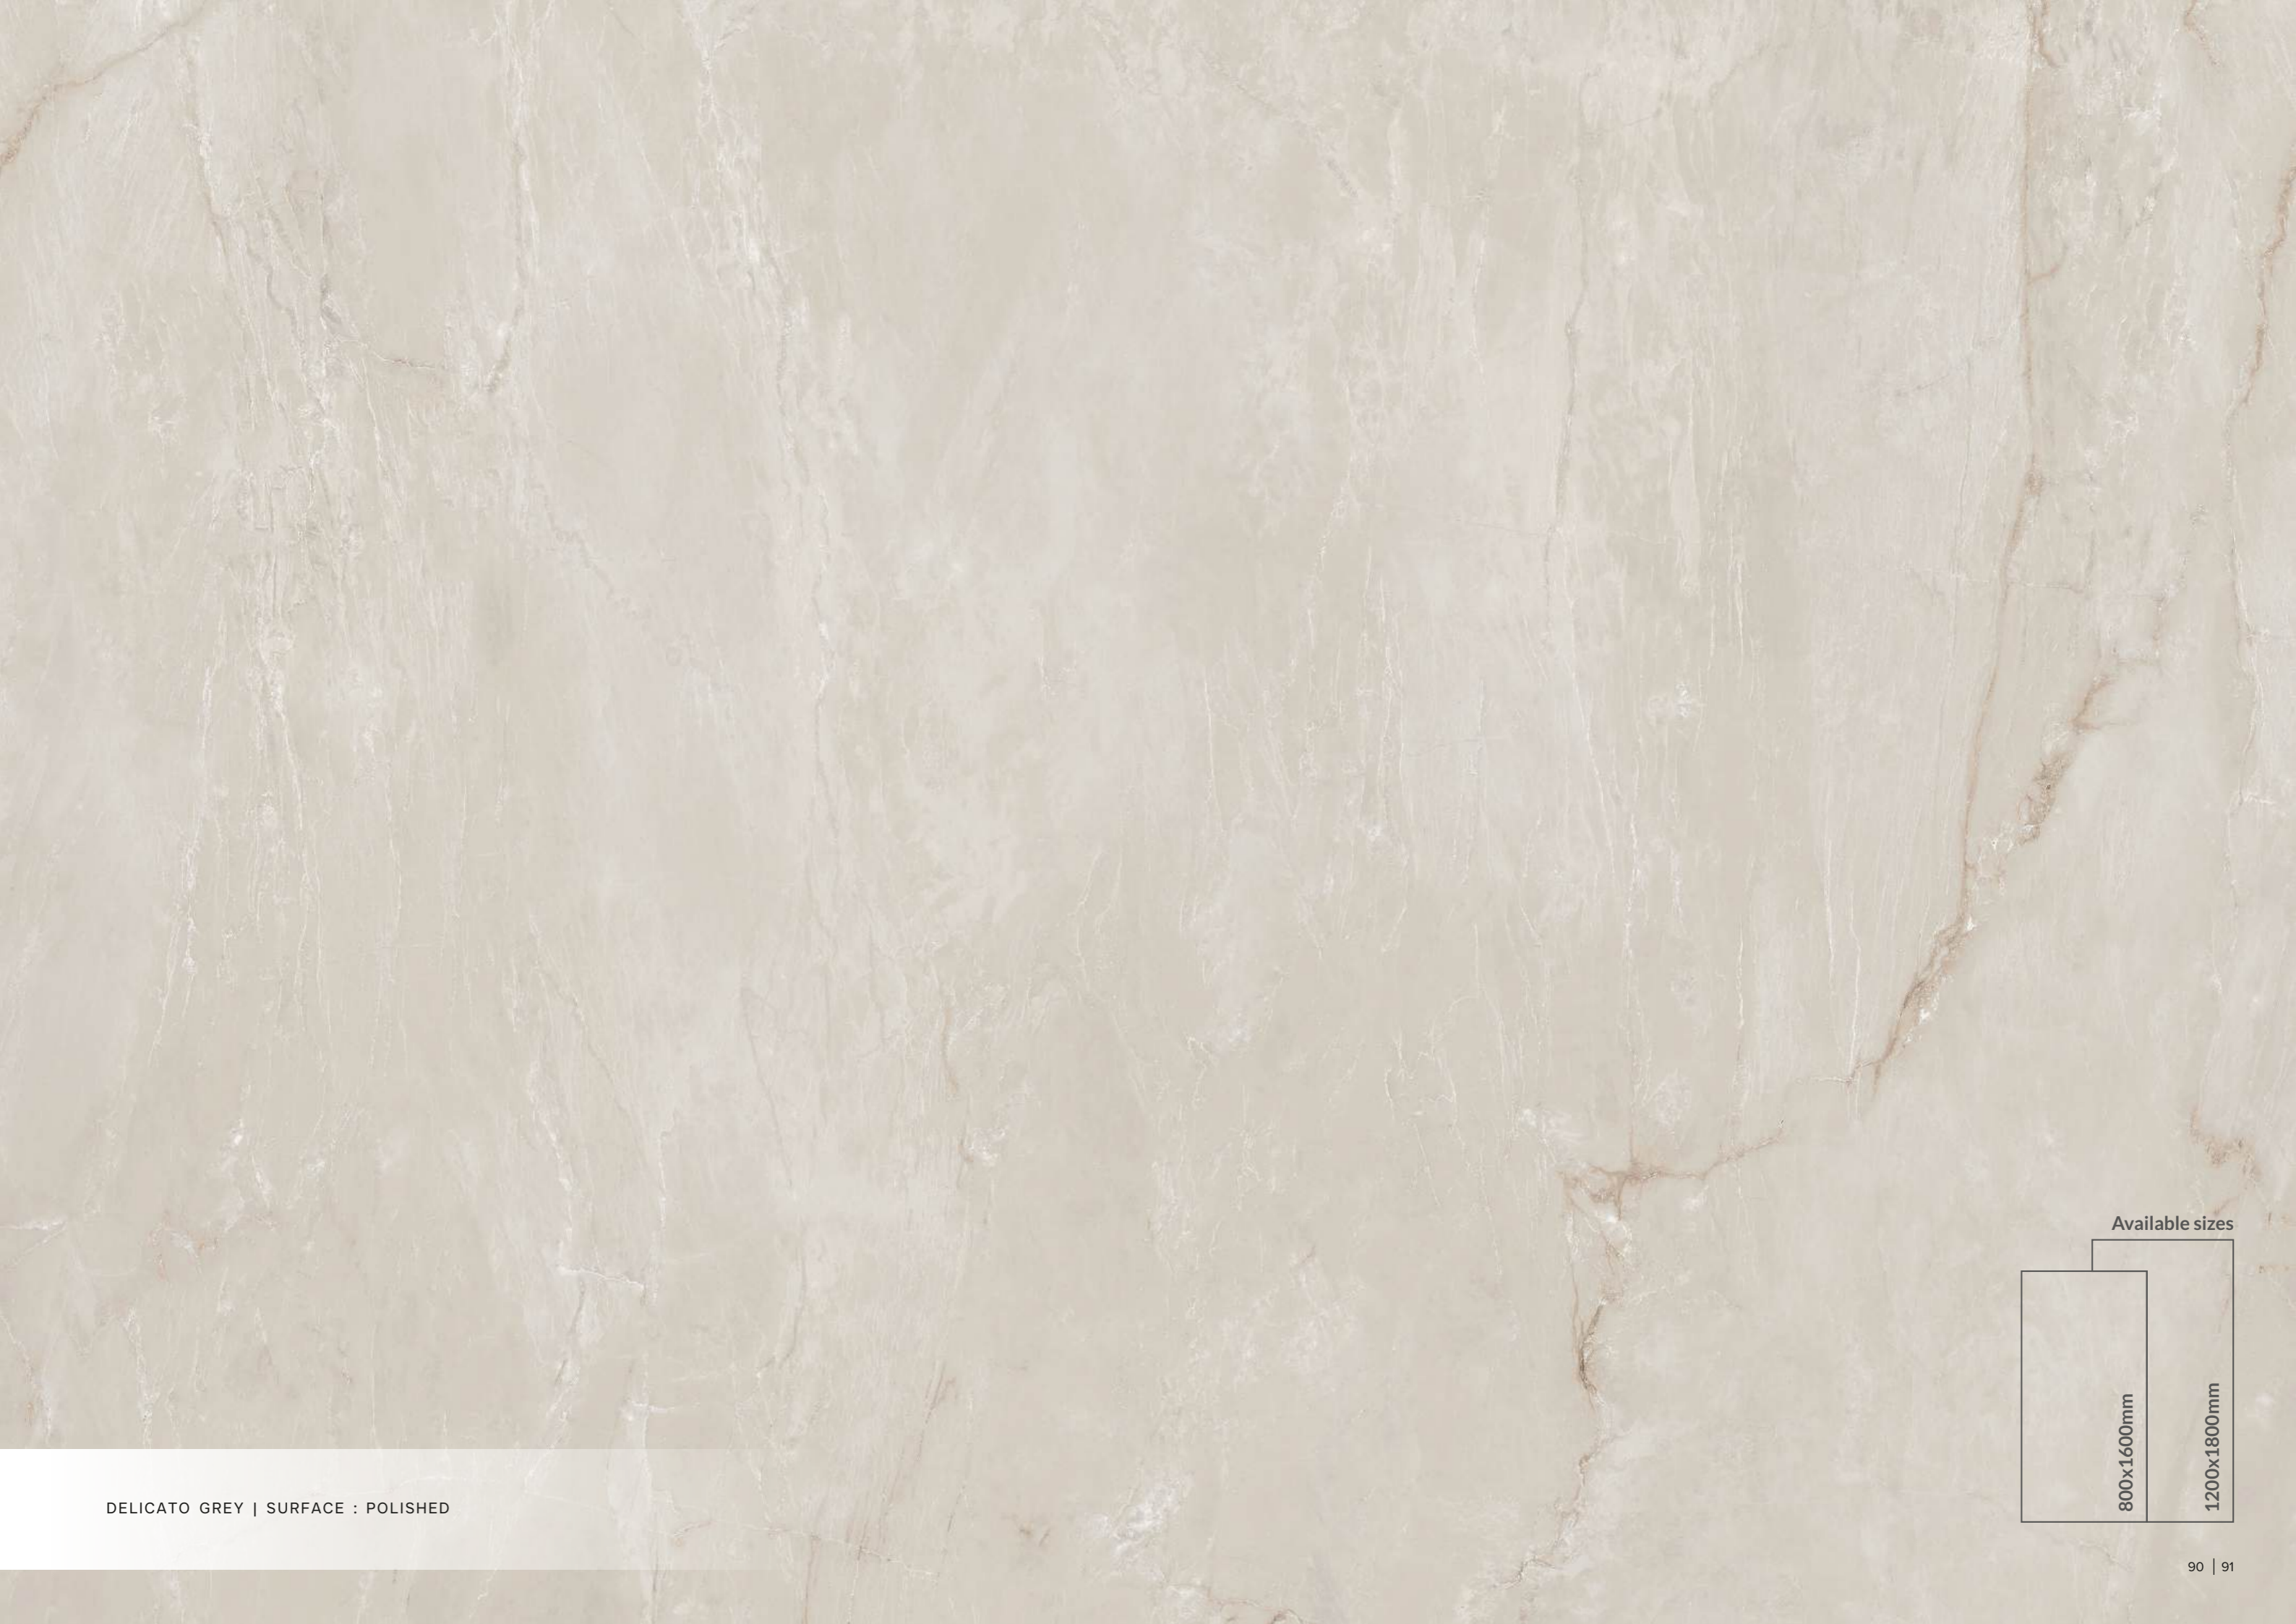

DELICATO GREY | SURFACE : POLISHED