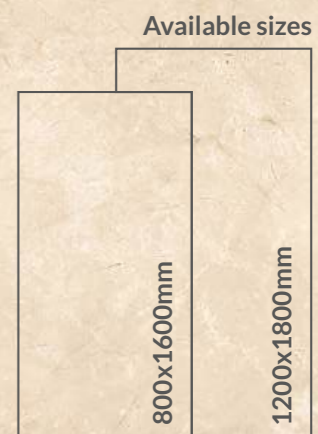

BIANCATO BEIGE | SURFACE : POLISHED & GRACE MATT