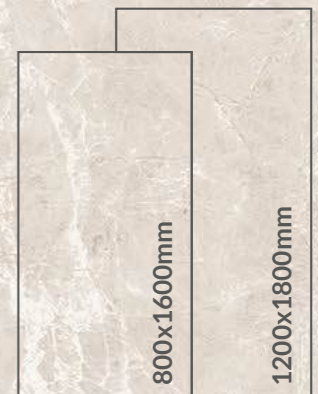

FLOOR : OMANI NATURAL (GRACE) | 1200X1800MM

OMANI NATURAL | SURFACE : POLISHED & GRACE MATT

Available sizes

1200x1800mm
Surface : Polished & Grace Matt

Omani Natural | Pattern: Infinity 4 Faces

NEW

Omani Natural (Polished) | Surface: Polished | Series: Magnum
Omani Natural (Grace) | Surface: Grace Matt | Series: Grace