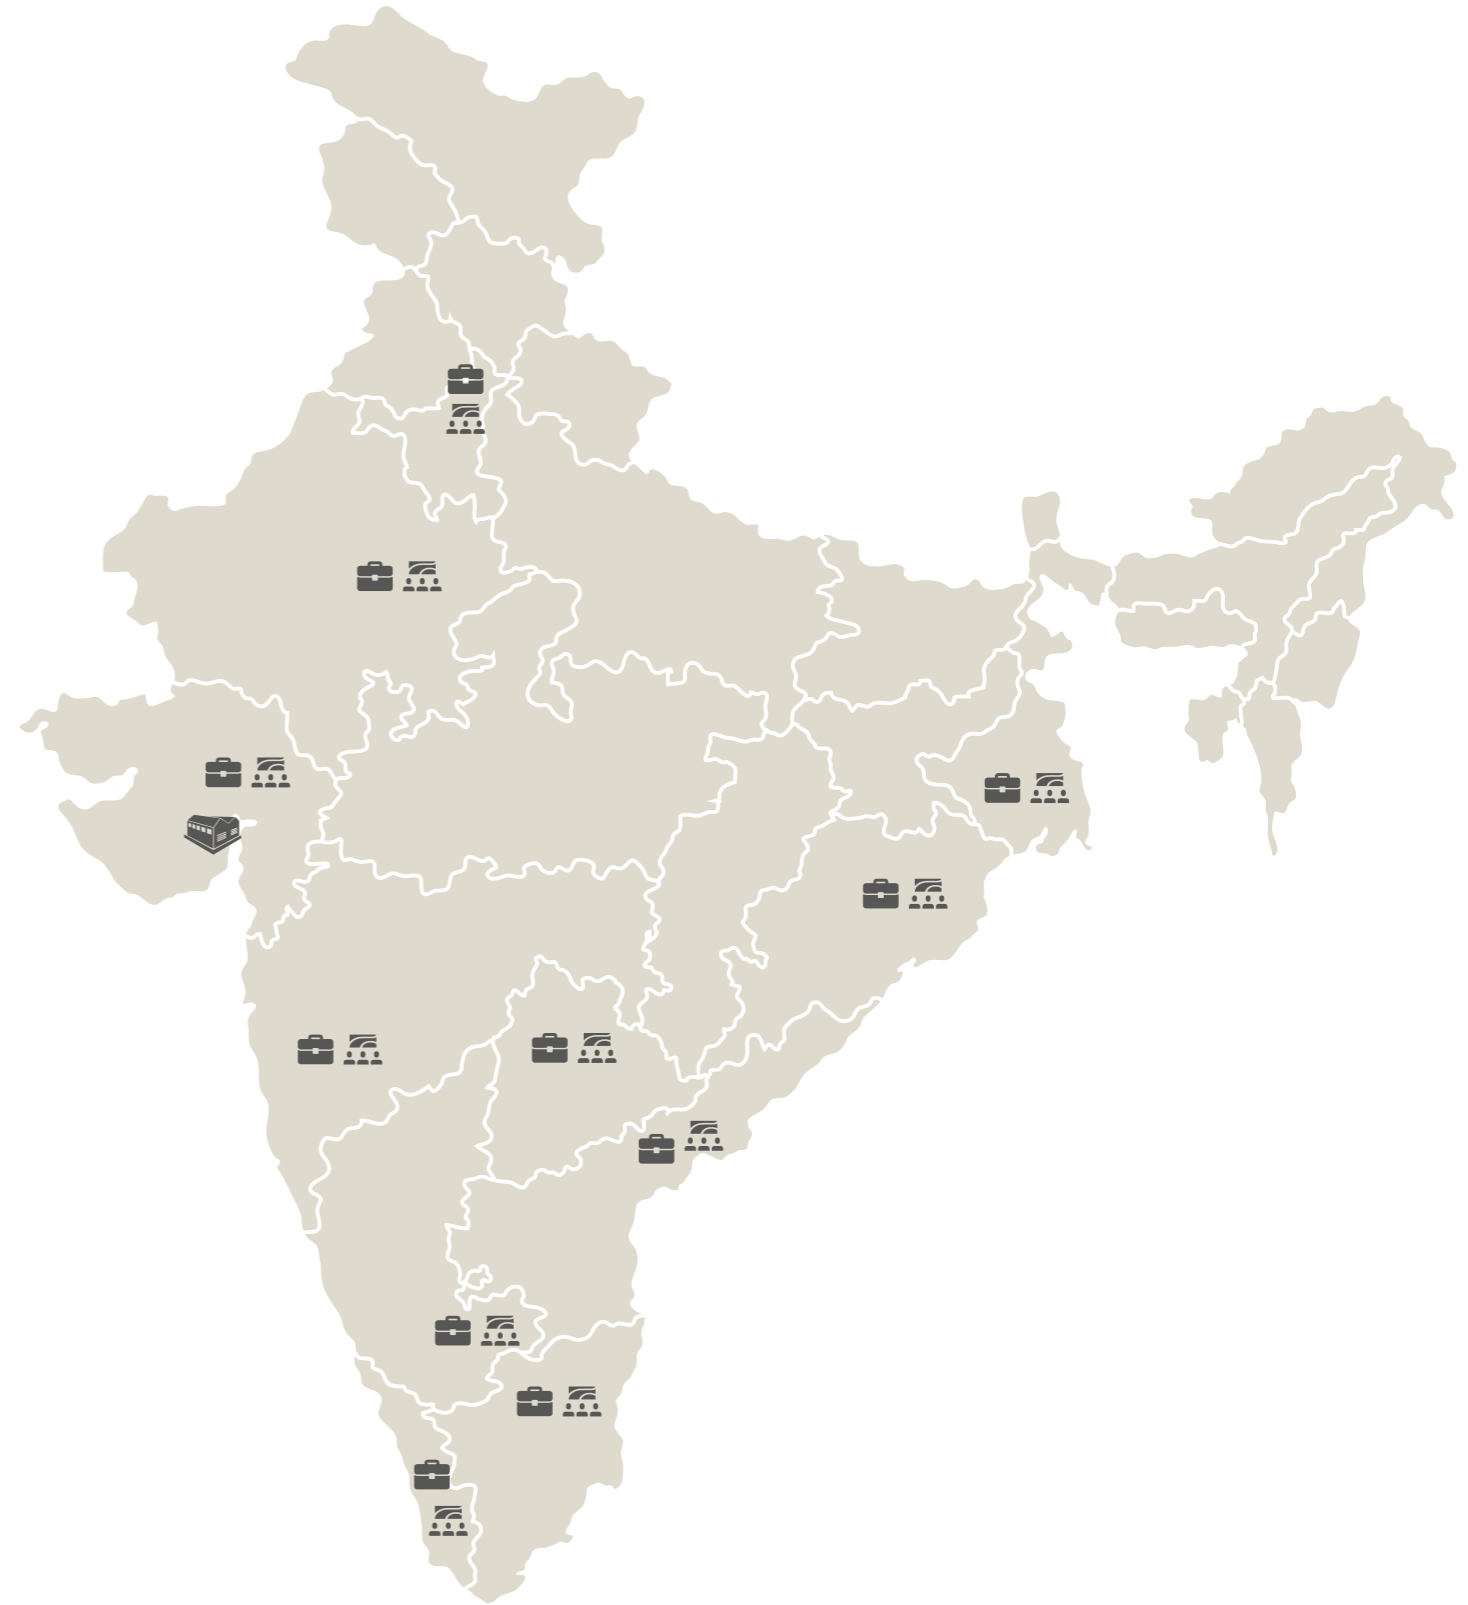

Offices & Displays

OFFICE

DISPLAY CENTER

COMPANY PLANT

AHMEDABAD | GUJARAT
VARMORA GRANITO LIMITED
1004/5/6 South Tower, One42, Off Bopal-Ambli Road
Ahmedabad-380058
+91 78784 71773 | ahmedabad@varmora.com

CHENNAI | TAMILNADU
VARMORA GRANITO LIMITED
No. 42/51, Third Floor, Above Union Bank of India,
Thirumalai Pillai Road, T. Nagar, Chennai - 600 017.
+91-44 4355 1212, +91 8939 806901 | chennai@varmora.com

BANGALORE | KARNATAKA
VARMORA GRANITO LIMITED
#55/C-42/1, 2nd Floor, Above Canara Bank, 40th Cross,
2nd Main Jayanagar 8th Block, Bangalore - 560 070.
+91 80416 12001 | kar.salessupport@varmora.com

COCHIN | KERALA
VARMORA GRANITO LIMITED
2nd Floor, Door No. 38/187, Kokkat Square, Market Road,
Edapally - 682024, Cochin.
+91 93492 63805 | cochin@varmora.com

HYDERABAD | TELANGANA
VARMORA GRANITO LIMITED
Door No. 3 -11- 468, Shiva Ganga Colony,
L.B Nagar, Rangareddy Dist, Hyderabad - 50007 Telangana.
+91 96668 12781 | raghavendra@varmora.com, hyderabad@varmora.com

DELHI & NCR
VARMORA GRANITO LIMITED
A-12, Sector - 9, Opp. Sector-20 Police Station, Noida, U.P.,
+91 80109 79731 | delhi@varmora.com

VIJAYAWADA | ANDHRA PRADESH
VARMORA GRANITO LIMITED
+91-90990 17287 | arif.jani@varmora.com

KOLKATA | WEST BENGAL
VARMORA GRANITO LIMITED
DLF Galleria, Premises No.02-0124, Action Area 1 b, Major Arterial Road, Room
No.709, New Town Kolkata - 700 156
+91-90079 30000 | kolkata@varmora.com

MUMBAI | MAHARASHTRA
VARMORA GRANITO LIMITED
A-54, 1st Floor, Elite Auto House, Mathuradas VasANJI Road, Andheri-Kurla Road,
Andheri (East), Mumbai. - 400 093.
+91-22 4973 9179 | mumbai@varmora.com

BHUBANESWAR | ODISHA
VARMORA GRANITO LIMITED
Unit - 702, 7th Floor, Dlf Cybercity Infocity Area, Patia, Bhubaneswar - 751024.
Odisha. +91 73810 32059 | bbsr@varmora.com

JAIPUR | RAJASTHAN
VARMORA GRANITO LIMITED
318, Dharam Nagar, Gopalpura Bypass Road, Jaipur (302019).
Rajasthan. +91 72300 72471, 92143 44414