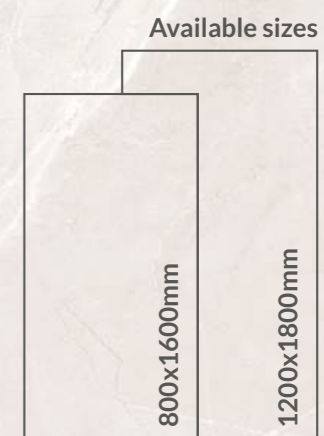

Also Available : 800x1600mm | Surface : Polished & Grace Matt | Pattern: Infinity 5 Faces

WALL : IMPARA LIGHT (POLISHED) | 1200X1800MM
FLOOR : IMPARA LIGHT (GRACE) | 1200X1800MM

IMPARA LIGHT | SURFACE : POLISHED & GRACE MATT