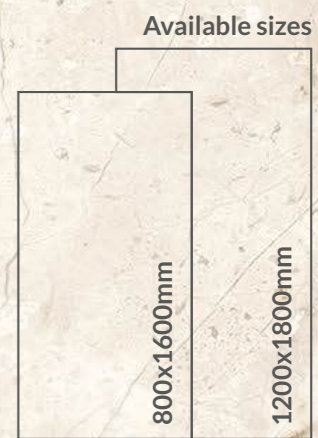

NEW

Effil Oat (Polished) | Surface: Polished | Series: Magnum

Also Available : 800x1600mm | Surface : Polished | Pattern: Infinity 5 Faces

FLOOR : FERONI TUSK (POLISHED) | 1200X1800MM

FERONI TUSK | SURFACE : POLISHED