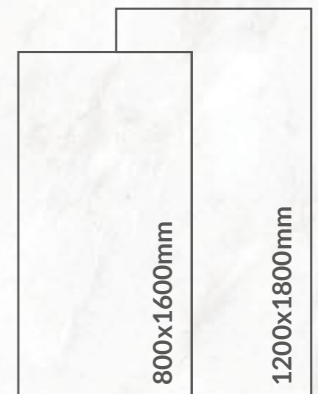

GOLDEN ORO | SURFACE : POLISHED & GRACE MATT

Available sizes