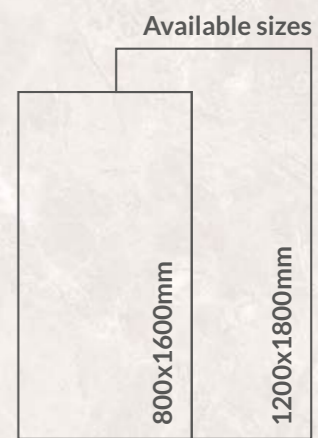

Also Available : 800x1600mm | Surface : Polished | Pattern: Infinity 5 Faces

WALL & FLOOR : TORISO LINEN (POLISHED) | 800X1600MM

TORISO LINEN | SURFACE : POLISHED

1200x1800mm
Surface : Polished

Toriso Linen | Pattern: Infinity 4 Faces