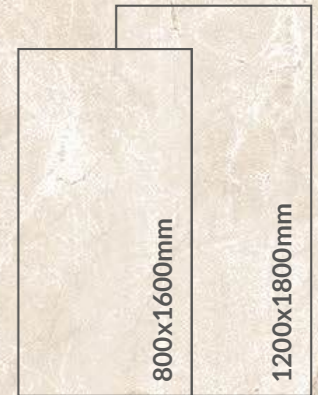

Also Available : 800x1600mm | Surface : Polished | Pattern: Infinity 5 Faces

FLOOR : MARMO SAND (POLISHED) | 1200X1800MM

MARMO SAND | SURFACE : POLISHED

Available sizes

1200x1800mm
Surface : Polished

Marmo Sand | Pattern: Infinity 4 Faces