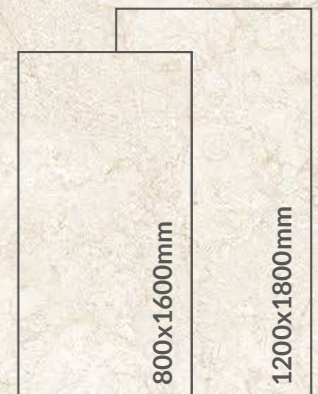

SFERA IVORY | SURFACE : POLISHED

Available sizes