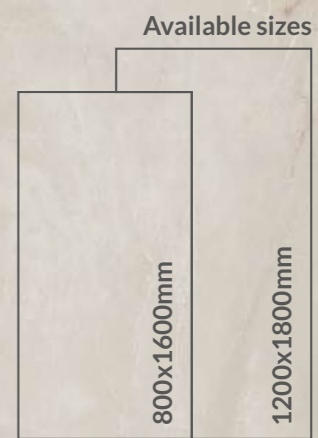

Also Available : 800x1600mm | Surface : Polished & Grace Matt | Pattern: Infinity 5 Faces

WALL & FLOOR : DELICATO GREY (POLISHED) | 1200X1800MM

DELICATO GREY | SURFACE : POLISHED

1200x1800mm
Surface : Polished