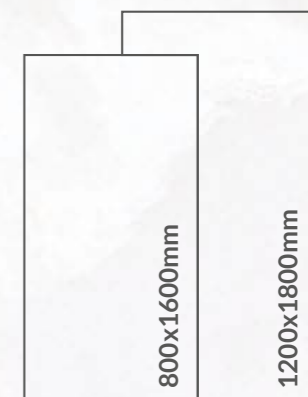

GLACIER VANILLA | SURFACE : POLISHED

Available sizes