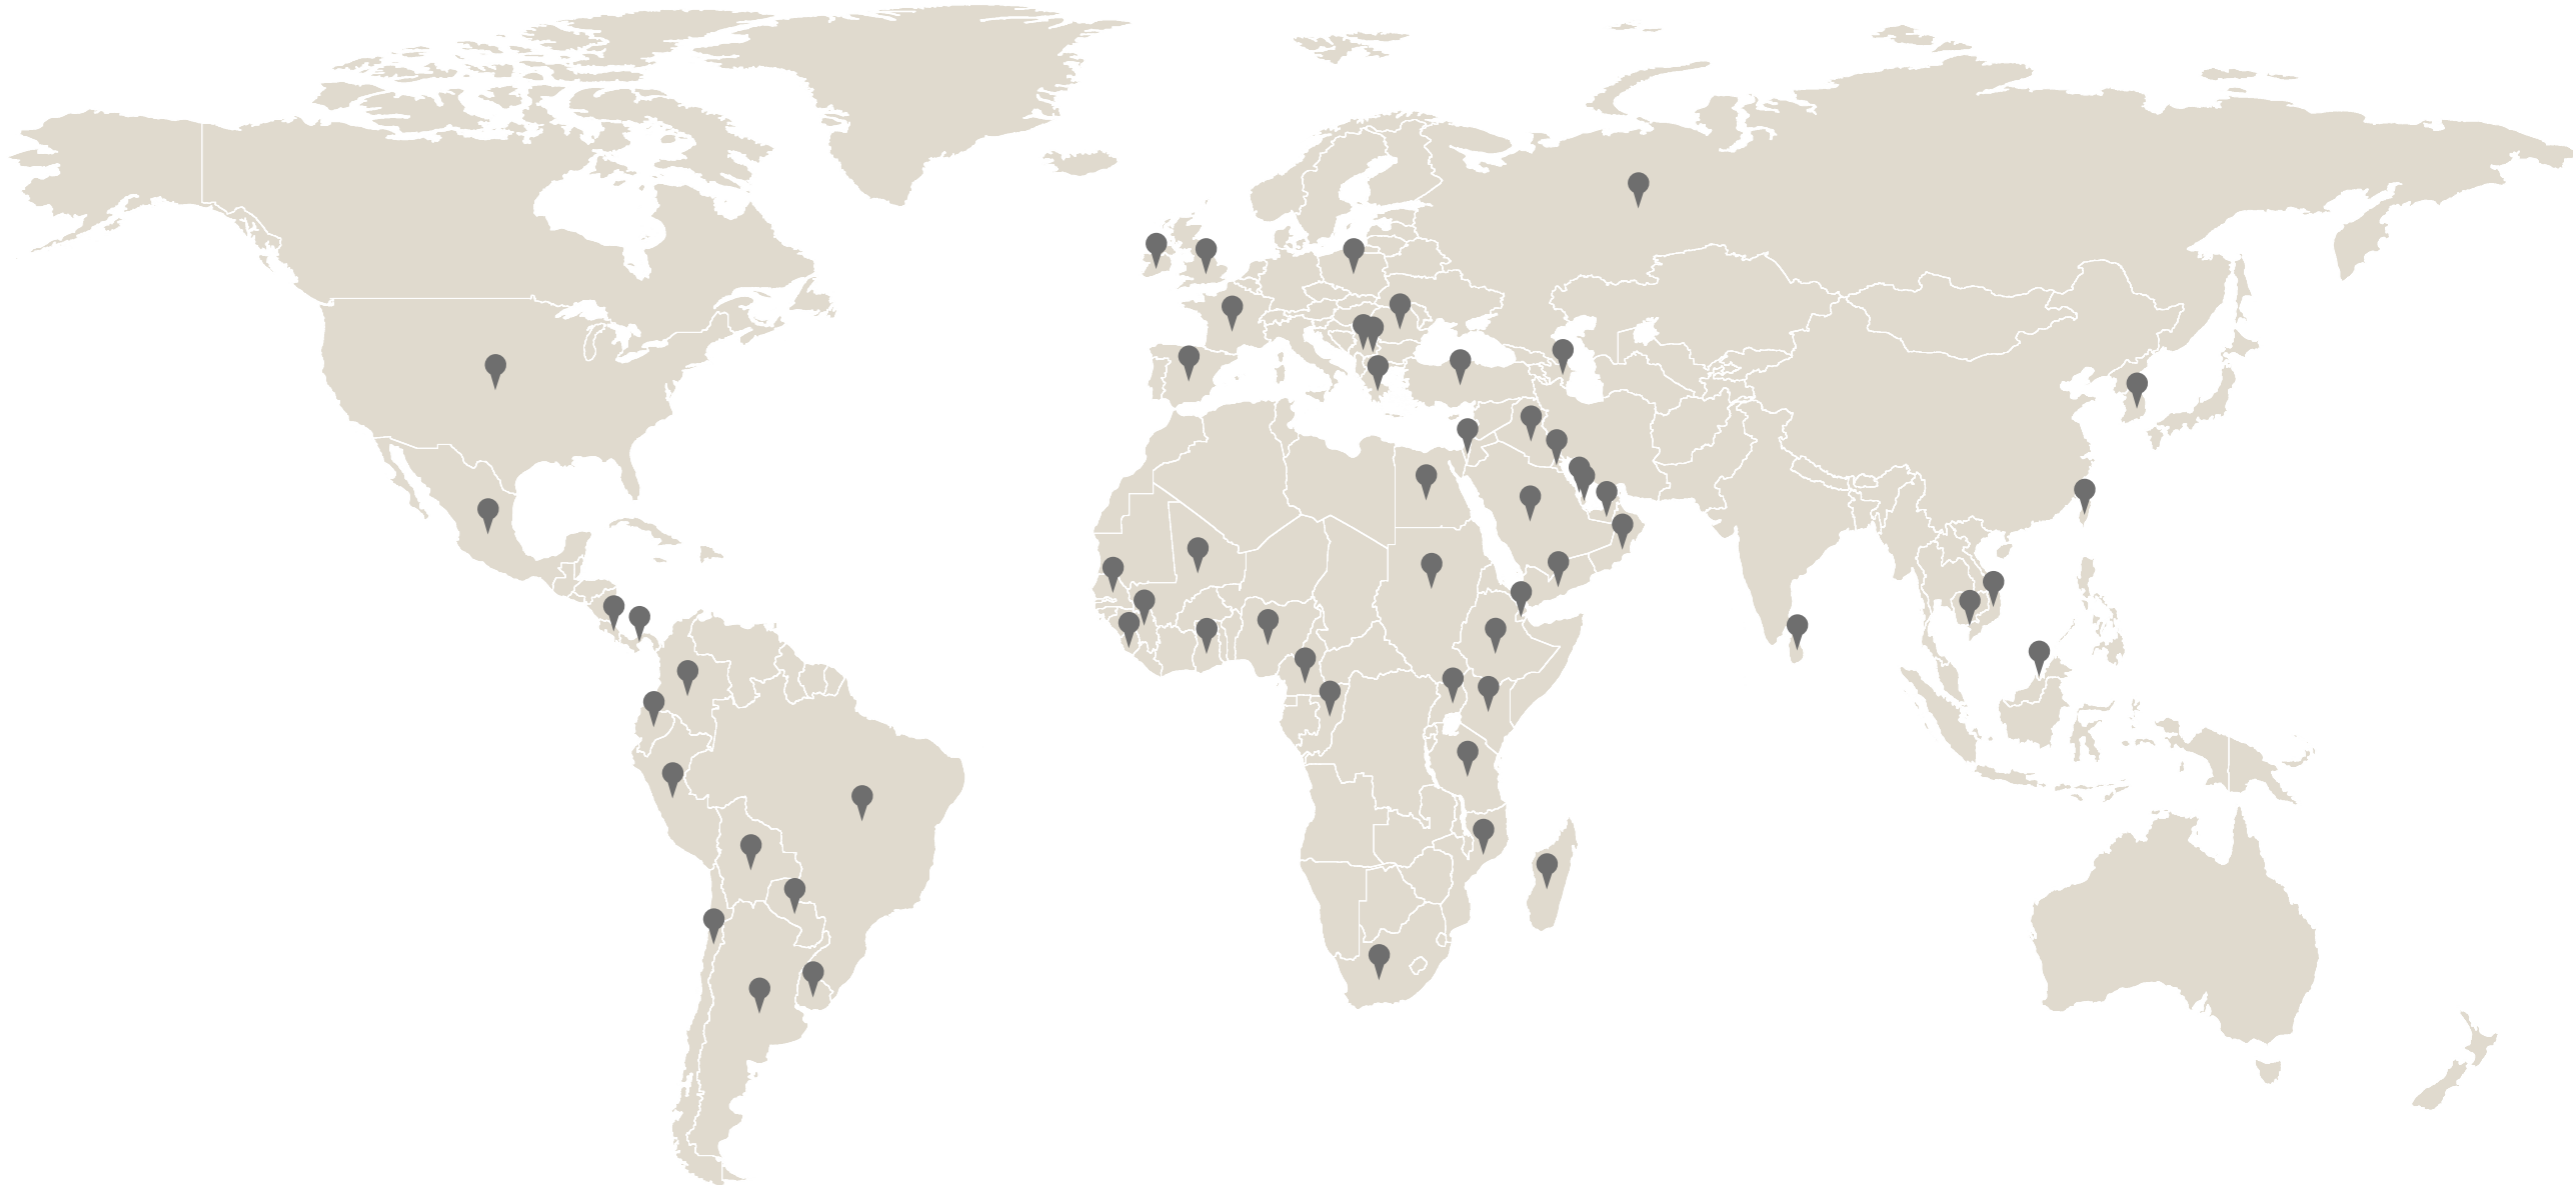

International Presence

Total Size of Export
6000+ Containers Per Year

Exclusive Varmora Showrooms

- China
- Colombia
- Egypt
- Ethiopia
- Iraq
- Kuwait
- Mauritius
- Spain
- Taiwan
- Tanzania
- Ukraine
- UAE
- Korea
- Uzbekistan
- Lithuania

Total size of export **6k** container per year

One of the top exporters since last **3** years

Exporting to more than **85** countries

For Overseas Inquiry :
VARMORA GRANITO LIMITED : 8-A, National Highway At Dhuva,
Tal. Wankaner, Dist. Rajkot, Gujarat, India, 363641
Contact No.: +91 97277 77791, E-mail: exports@varmora.com

- Albania
- Armenia
- Australia
- Bahrain
- Belarus
- Belgium
- Bulgaria
- Colombia
- Corinto
- Costa Rica
- Croatia
- Dominica
- Canada
- Ecuador
- Ethiopia
- Jamaica
- Egypt
- El Salvador
- France
- Georgia
- Greece
- Guatemala
- Honduras
- Hungary
- Indonesia
- Iraq
- Ireland
- Israel
- Italy
- Jordan
- Kazakhstan
- Korea
- Kosovo
- Kuwait
- Kyrgyzstan
- Lebanon
- Liberia
- Libya
- Lithuania
- Macedonia
- Maldives
- Mali
- Mauritius
- Mexico
- Morocco
- Namibia
- New Zealand
- Nicaragua
- Oman
- Panama
- Peru
- Philippines
- Poland
- Portugal
- Qatar
- R. Dominicana
- Romania
- Russia
- Senegal
- Serbia
- Sierra Leone
- South Africa
- Spain
- Taiwan
- Tajikistan
- Tanzania
- Thailand
- Trinidad & Tobago
- Tunisia
- Turkey
- UAE
- UK
- Ukraine
- USA
- Uzbekistan
- Venezuela
- Vietnam