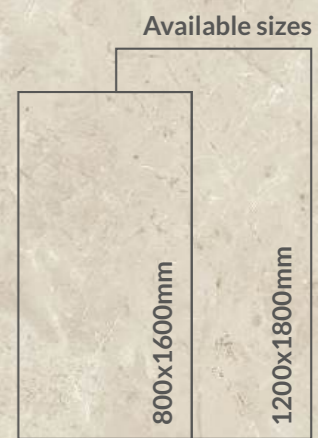

TORISO CANAPA | SURFACE : POLISHED