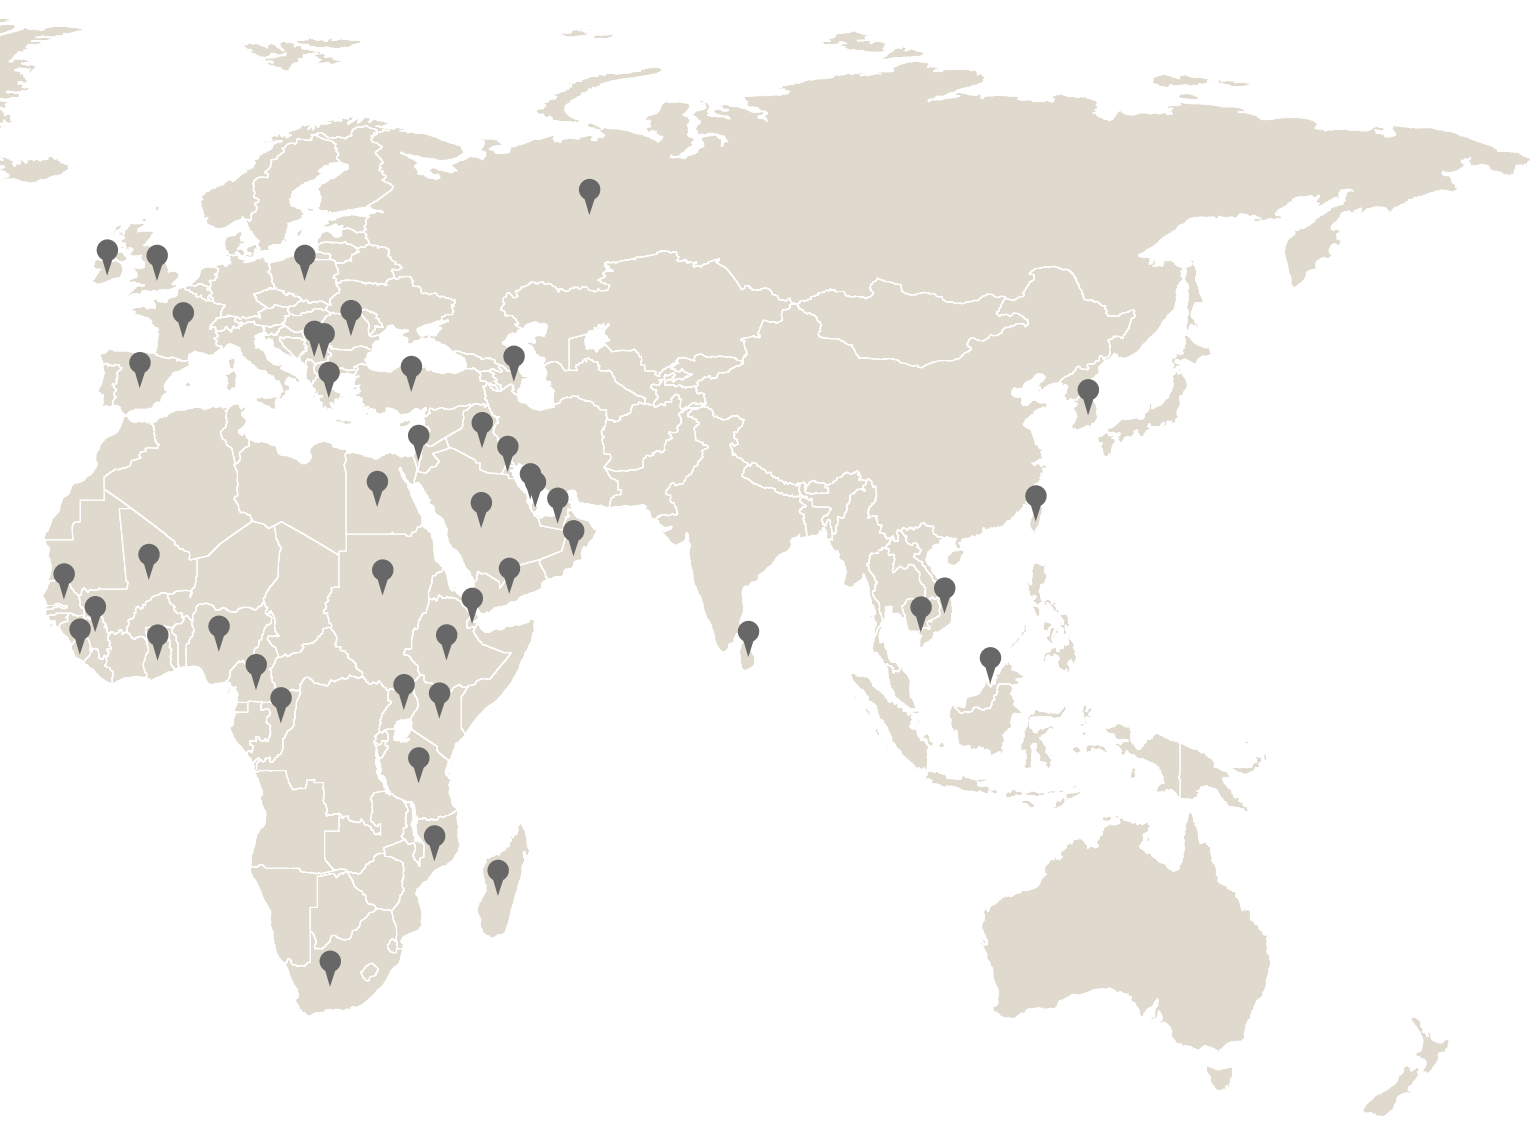

Total size of export **6k** container per year

One of the top exporters since last **3** years

Exporting to more than **85** countries

For Overseas Inquiry :
VARMORA GRANITO LIMITED : 8-A, National Highway At Dhuva,
Tal. Wankaner, Dist. Rajkot, Gujarat, India, 363641
Contact No.: +91 97277 77791, E-mail: exports@varmora.com

Albania
 Armenia
 Australia
 Bahrain
 Belarus
 Belgium
 Bulgaria
 Colombia
 Corinto
 Costa Rica
 Croatia
 Dominica
 Canada

Ecuador
 Ethiopia
 Egypt
 El Salvador
 France
 Georgia
 Greece
 Guatemala
 Honduras
 Hungary
 Indonesia
 Iraq
 Ireland

Israel
 Italy
 Jamaica
 Jordan
 Kazakhstan
 Korea
 Kosovo
 Kuwait
 Kyrgyzstan
 Lebanon
 Liberia
 Libya
 Lithuania

Macedonia
 Maldives
 Mali
 Mauritius
 Mexico
 Morocco
 Namibia
 New Zealand
 Nicaragua
 Oman
 Panama
 Peru
 Philippines

Poland
 Portugal
 Qatar
 R. Dominicana
 Romania
 Russia
 Senegal
 Serbia
 Sierra Leone
 South Africa
 Spain
 Taiwan
 Tajikistan

Tanzania
 Thailand
 Trinidad & Tobago
 Tunisia
 Turkey
 Uae
 Uk
 Ukraine
 Usa
 Uzbekistan
 Venezuela
 Vietnam