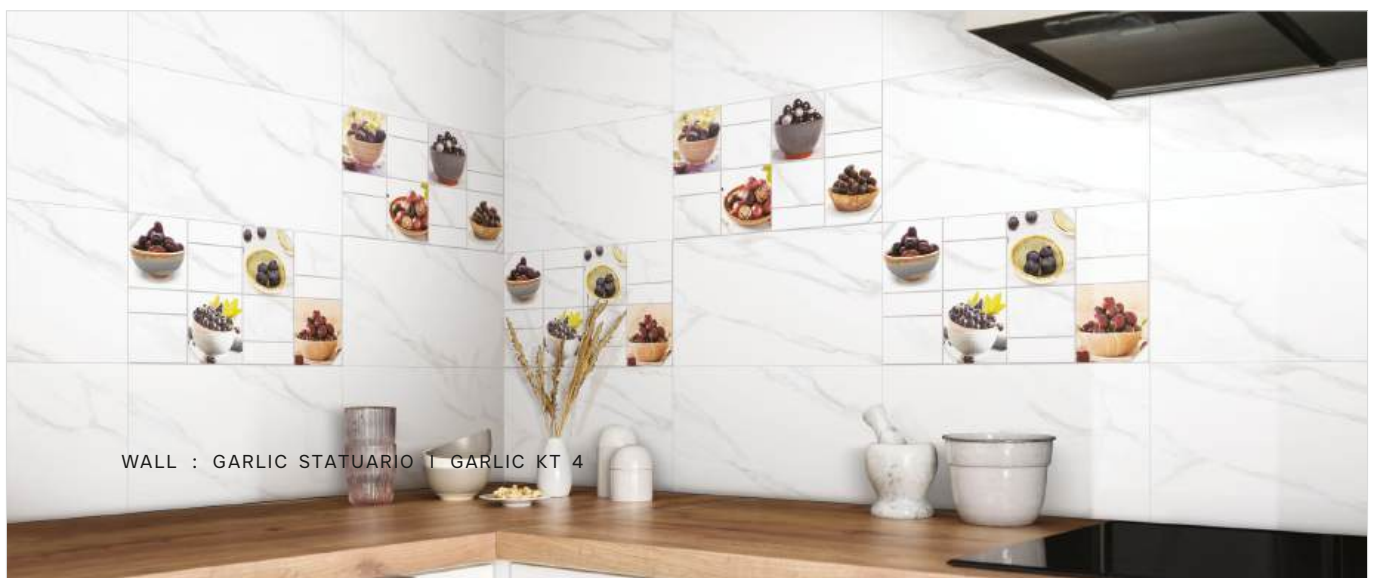

Garlic KT 4

Paula Bianco

Garlic KT 2

Garlic KT 4

Garlic KT 2

Garlic KT 4

WALL : GARLIC STATUARIO | GARLIC KT 4

300x600mm