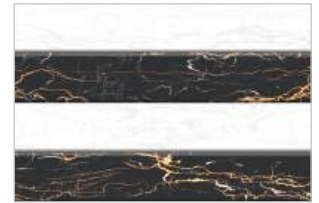

300x450mm

Series : Essence | Surface : Polished | Body : Ceramic

Nerul HL