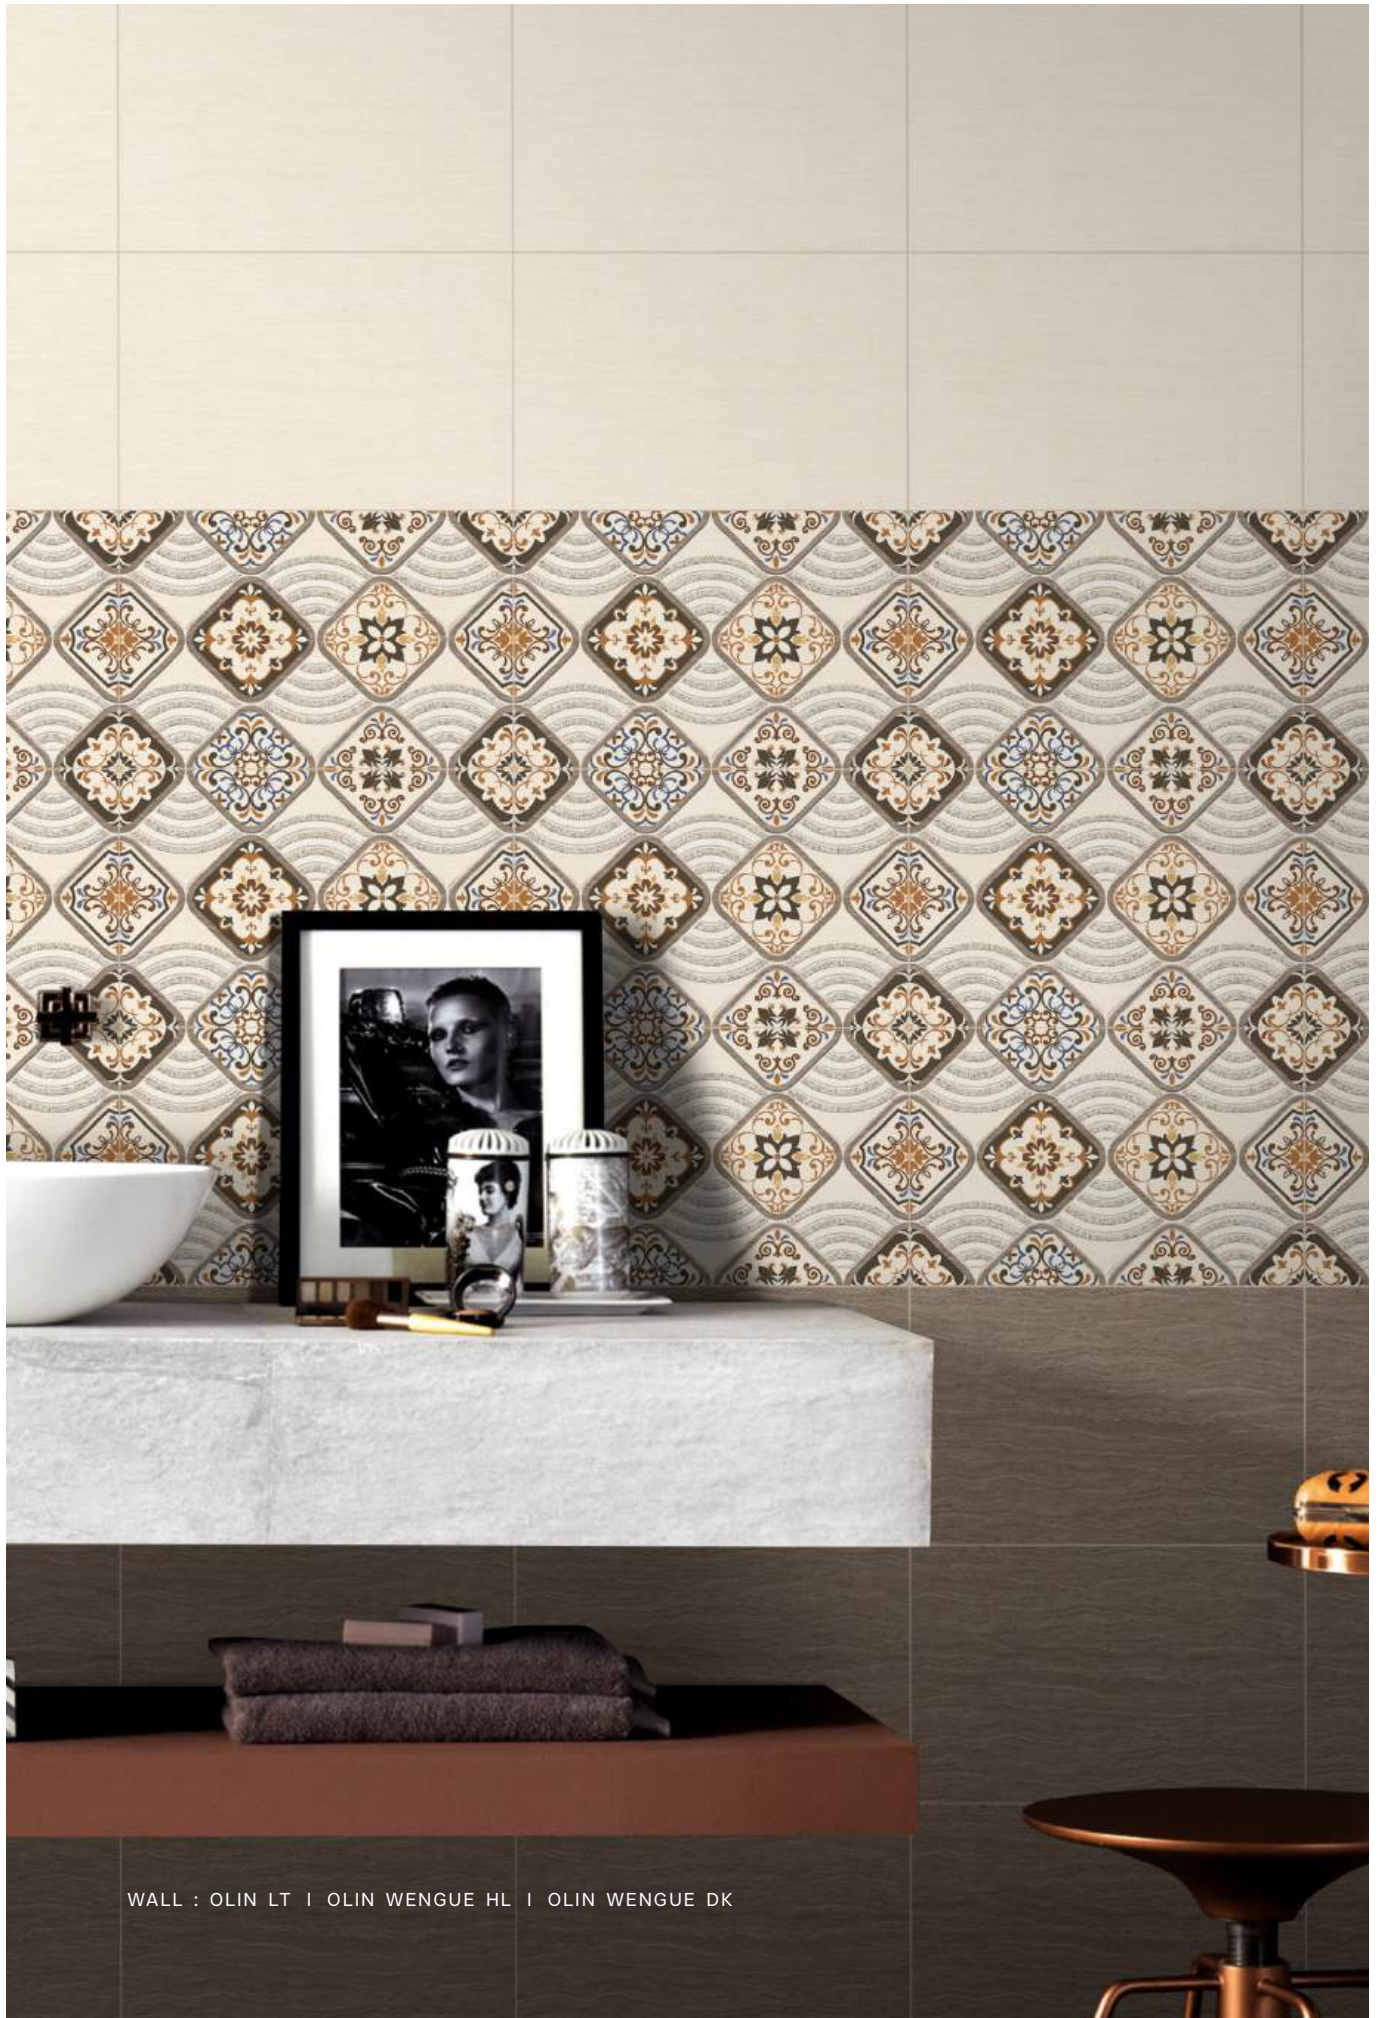

Olin Wengue DK

Paula Bianco

Mystry BG FL

Paula Malachite

Paula Whisky

WALL : MONAL GREY LT | MONAL GREY HL 1 | MONAL GREY HL 2

WALL : OLIN LT | OLIN WENGUE HL | OLIN WENGUE DK

300x450mm