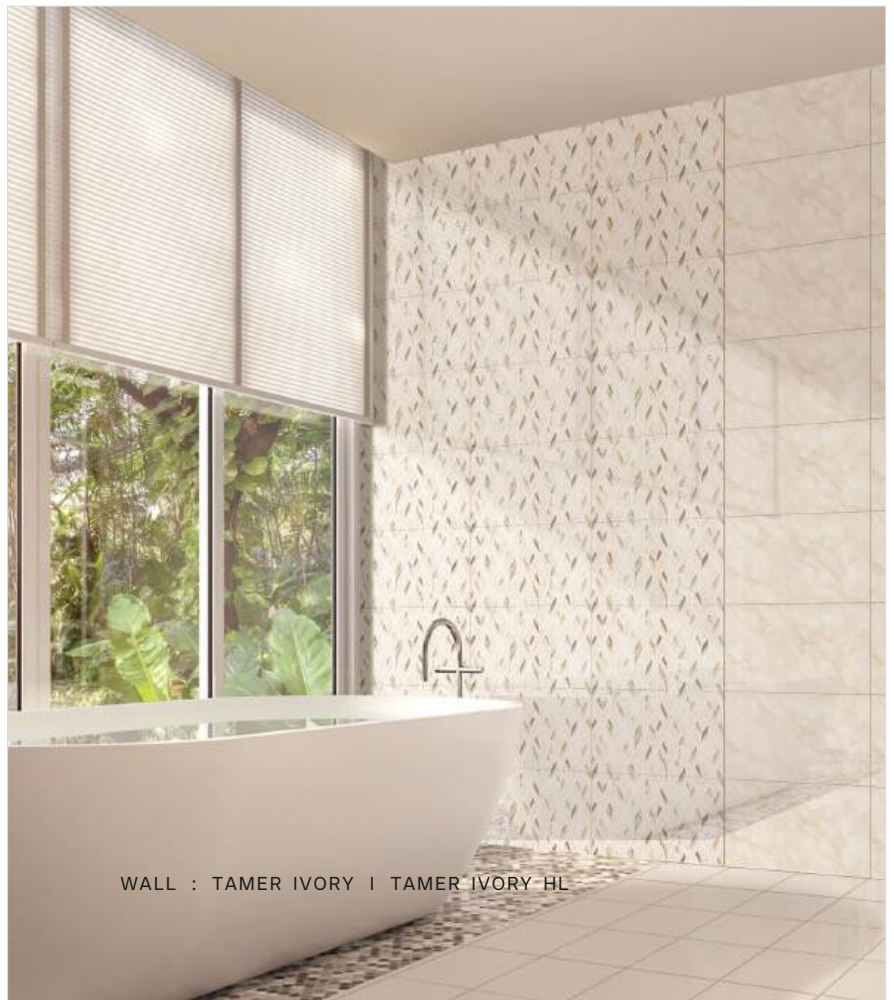

Paula Tusk

Paula Tusk

Thorin Ivory

Thorin HL

WALL : TAMER IVORY | TAMER IVORY HL

300x600mm

Series : Horizon | Surface : Polished | Body : Ceramic

Tansy White