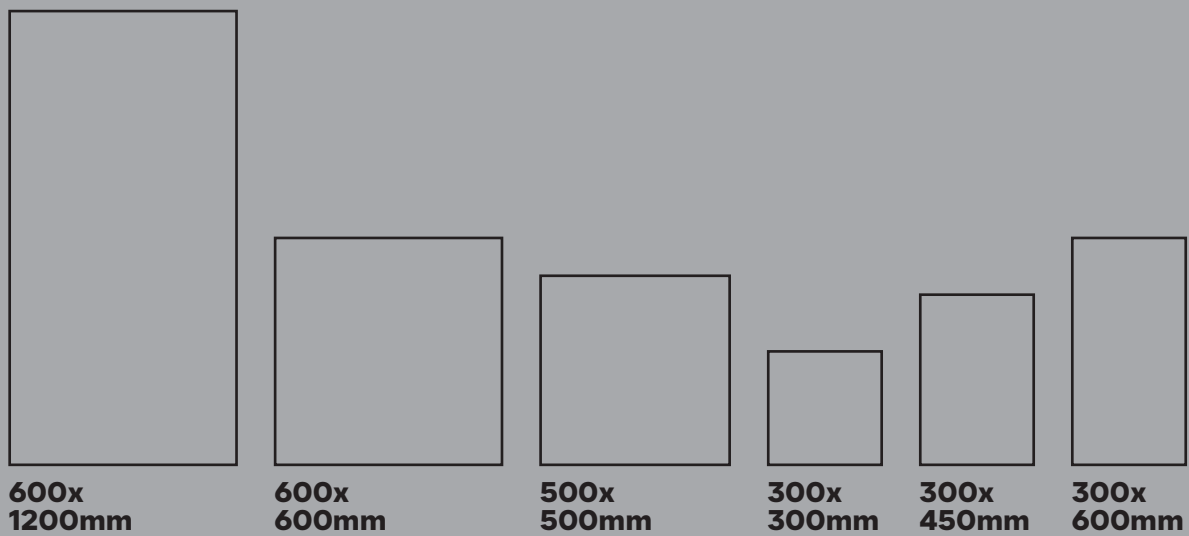

Sizes that fit into multiple needs

Whether you're designing a cozy home, a spacious office, or a grand commercial space, we have sizes that are perfectly suited for a variety of applications.

**Polished, Matt,
Rustic Matt, Sugar**