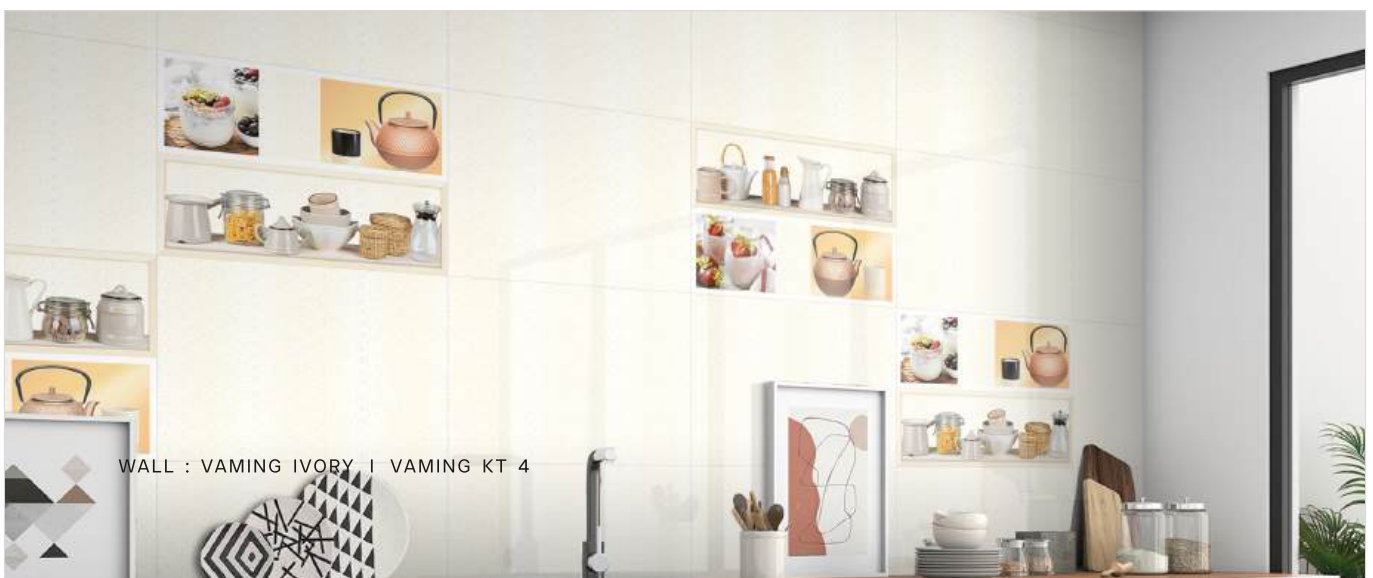

Vaming KT 2

Vaming KT 4

WALL : VAMING IVORY | VAMING KT 4

300x450mm

Series : Essence | Surface : Polished | Body : Ceramic

Winselt GR LT

Yolen LT

Zambia GR LT