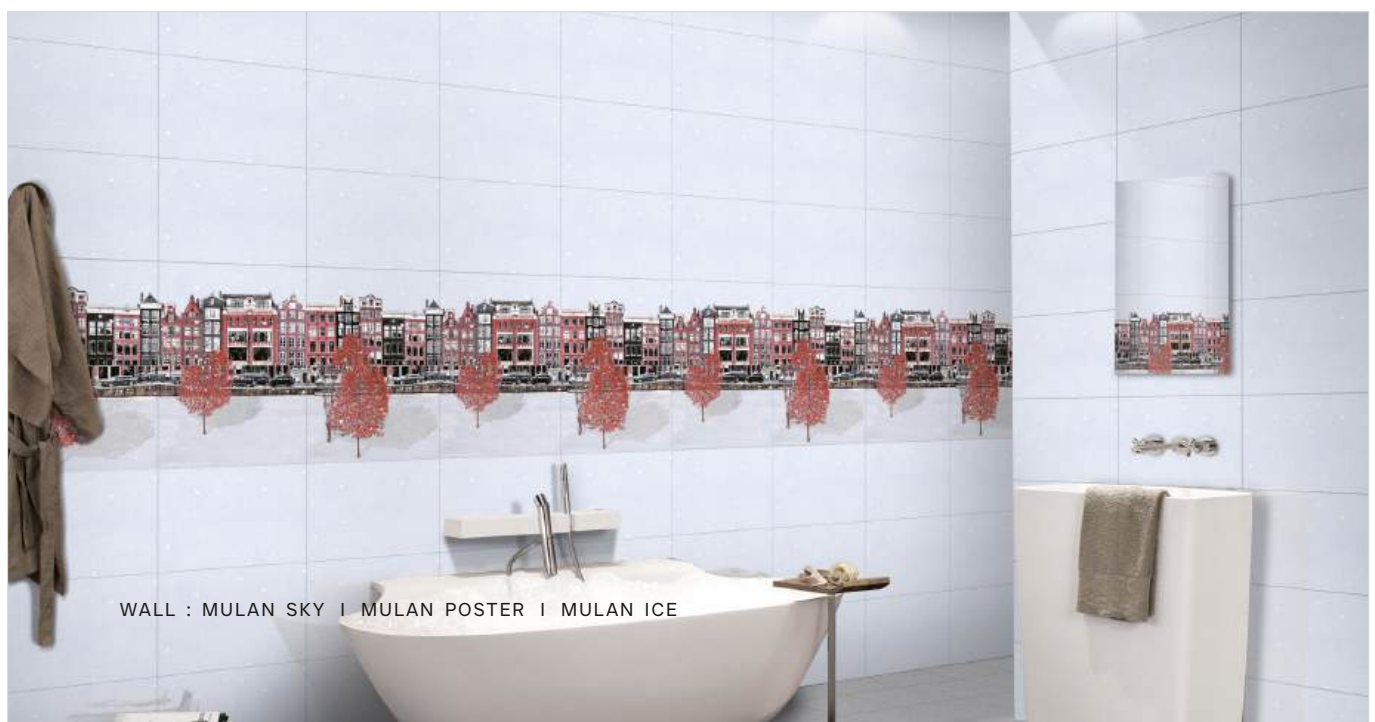

Nazario BR DK

Mulan Ice

Tresco Purple

Naples BR FL

Paula Whisky

WALL : MULAN SKY | MULAN POSTER | MULAN ICE

300x450mm

Series : Essence | Surface : Polished | Body : Ceramic