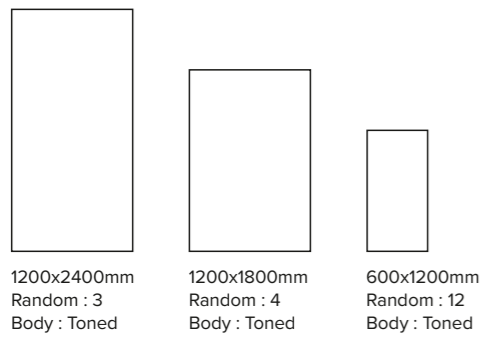

Sizes

Scan for
Virtual 360°

9mm
Thickness