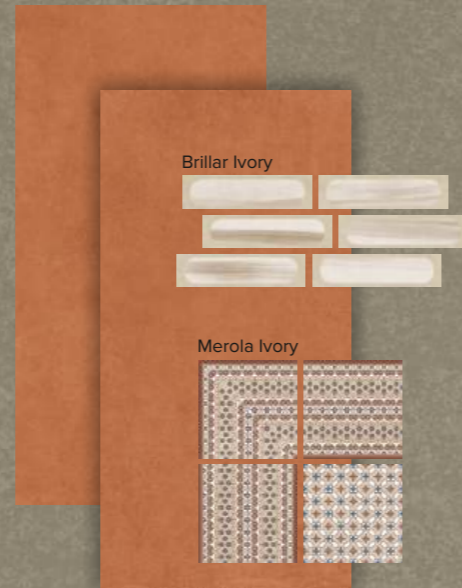

Pezzolano Bone

Pezzolano Burnt

Pezzolano Charcoal

Pezzolano Concrete

A perfect match with the Mini Collection

Enhance your space by matching it with the Mini Collection in 200x200mm & 75x300mm for a unified and impressive aesthetic.