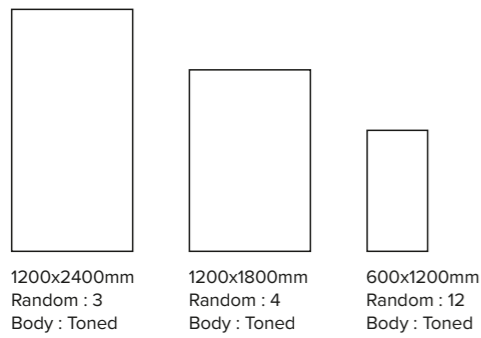

Pezzolano Forest

Sizes

Pigmenta Olive Glimmer

Size

Marroqui

Size