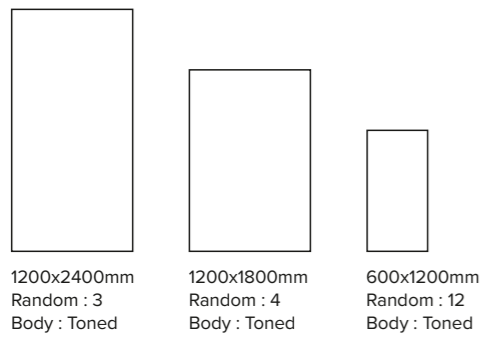

Sizes

Scan for
Virtual 360°

9mm
Thickness

Seamlessly & perfectly matches with the Mini Collection

Pigmenta Rust Decor

Random : 16
Series : Rocker

Size

75x300mm