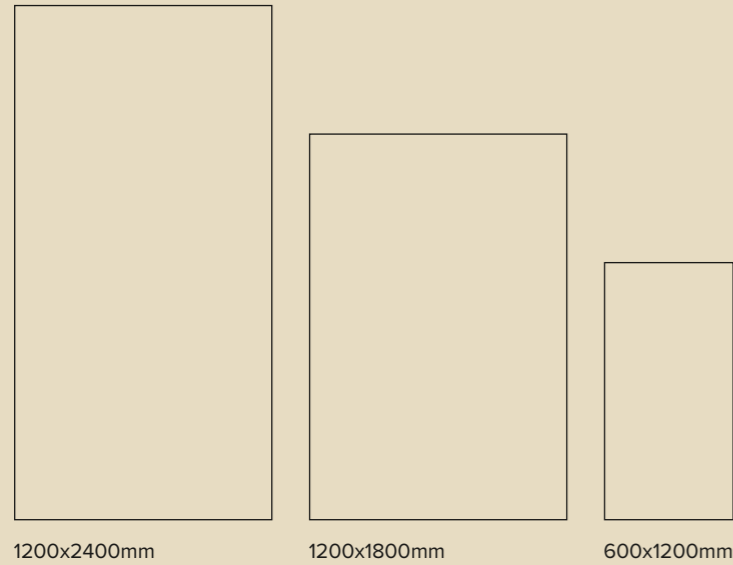

Vivid dimensions, Vivid impact

These toned body surfaces are available in 600x1200mm, 1200x1800mm, and 1200x2400mm with a touch of **Super Matt** that represents a leap in surface technology with its refined, smooth texture that achieves a rich, non-reflective aesthetic.

Sizes