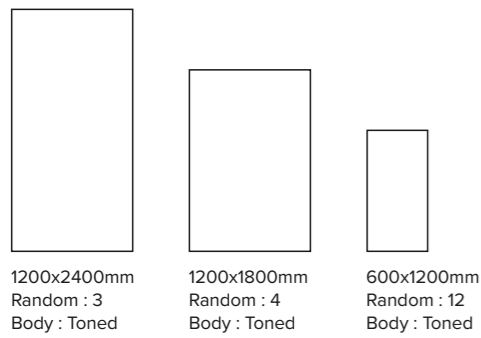

8.5mm
Thickness

Floor : Pezzolano Burnt | 1200x2400mm
Floor : Merola Ivory | 200x200mm

Pezzolano Burnt

Surface : Super Matt
Series : Mono Earth

Sizes

9mm
Thickness

Seamlessly & perfectly matches with the Mini Collection