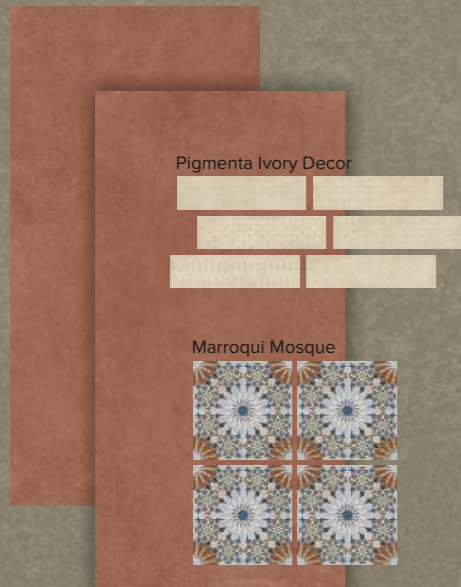

Pezzolano Bone

Pezzolano Burnt

Pezzolano Charcoal

Pezzolano Concrete

A perfect match with the Mini Collection

Enhance your space by matching it with the Mini Collection in 200x200mm & 75x300mm for a unified and impressive aesthetic.

Pezzolano Indigo

Pezzolano Oyster

Pezzolano Wino

Pezzolano Slate

Pezzolano Earth

Pezzolano Forest

Outstanding features just for your space!

The Collection features traits that ease our lifestyle with user-friendly features through the Super Matt surfaces that improve the day-to-day routine. Each element is meticulously designed to offer convenience and enhance functionality.