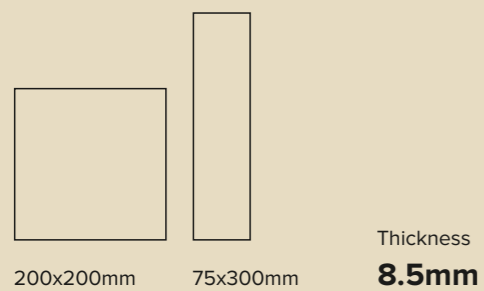

Minimum
3mm Spacer
Recommended

Surface

Super Matt

Body

Toned

Thickness

9mm

Seamlessly & perfectly matches with the Mini Collection