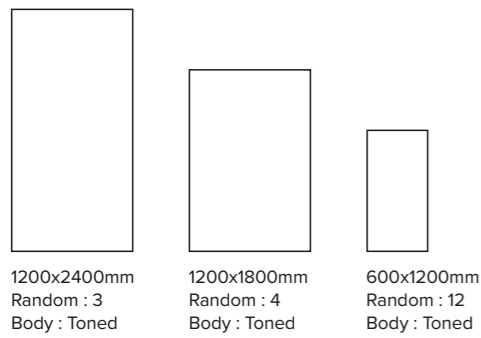

Pezzolano Oyster

Sizes

Mattoni Rosso

Size

Mozaica Maroon Classic

Size