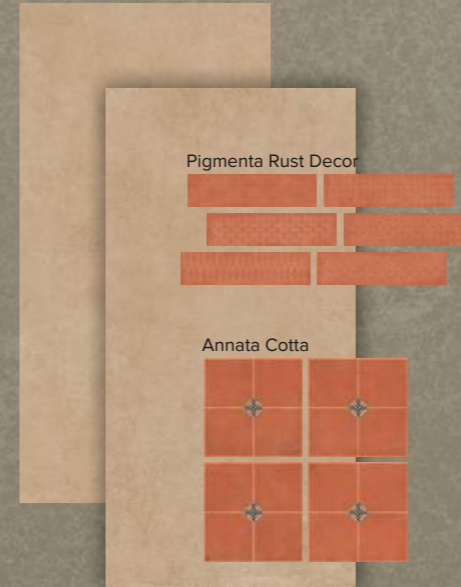

Pezzolano Bone

Pezzolano Burnt

Pezzolano Charcoal

Pezzolano Concrete

A perfect match with the Mini Collection

Enhance your space by matching it with the Mini Collection in 200x200mm & 75x300mm for a unified and impressive aesthetic.

Pezzolano Indigo

Pezzolano Oyster

Pezzolano Wino

Pezzolano Slate

Pezzolano Earth

Pezzolano Forest

Outstanding features just for your space!

The Collection features traits that ease our lifestyle with user-friendly features through the Super Matt surfaces that improve the day-to-day routine. Each element is meticulously designed to offer convenience and enhance functionality.