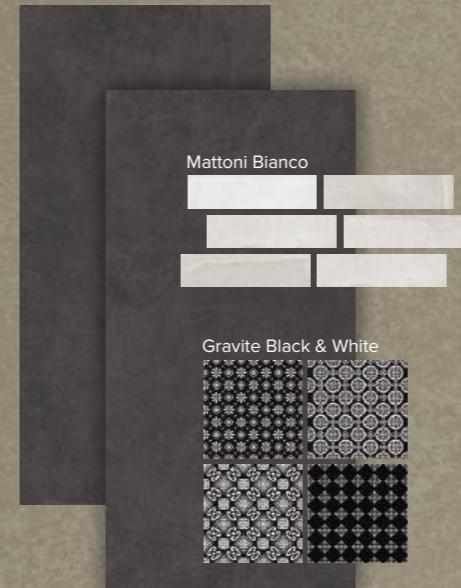

Pezzolano Bone

Pezzolano Burnt

Pezzolano Charcoal

Pezzolano Concrete

A perfect match with the Mini Collection

Enhance your space by matching it with the Mini Collection in 200x200mm & 75x300mm for a unified and impressive aesthetic.