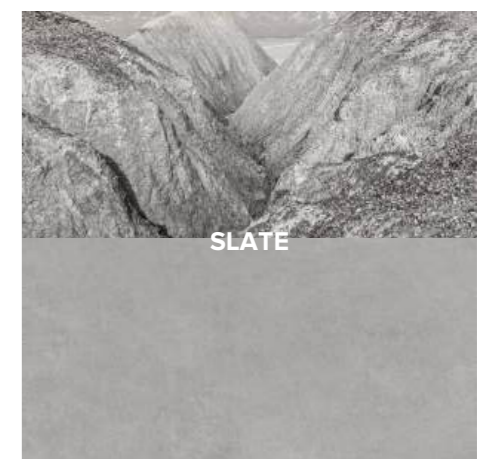

THE COLOUR
CLAD SAGA OF THE

MONO CHROMA

COLLECTION

Scan for
Virtual 360°

VARMORA 
TILES • BATHWARE

Embodying the spirit of modern craftsmanship

Modern aesthete focuses on minimalism while associating with the approaches of trends. While simplicity remains the nucleus, it becomes mandatory to add a touch of vibrancy in each corner to draw and capture more eyes. To fulfill this need, we are here with the **Monochroma Collection**, which adds a stunning impression while blending with the demands of functionality.

The **Monochroma Collection** seeks its inspiration from the subtle colours of the natural beauty of Earth and resonates a calming and relaxing ambiance in your space. The super matt appeal adds the details of depth to your space and the Earth-inspired shades create a tranquil interior in your space.

Colours 10 | Sizes 3 | Surface Super Matt | Body Toned

Spirited tints

While drawing inspiration from the Earthy hues, **Monochroma Collection** has a range of 10 captivating shades comprising of bold, vibrant and subtle tones.