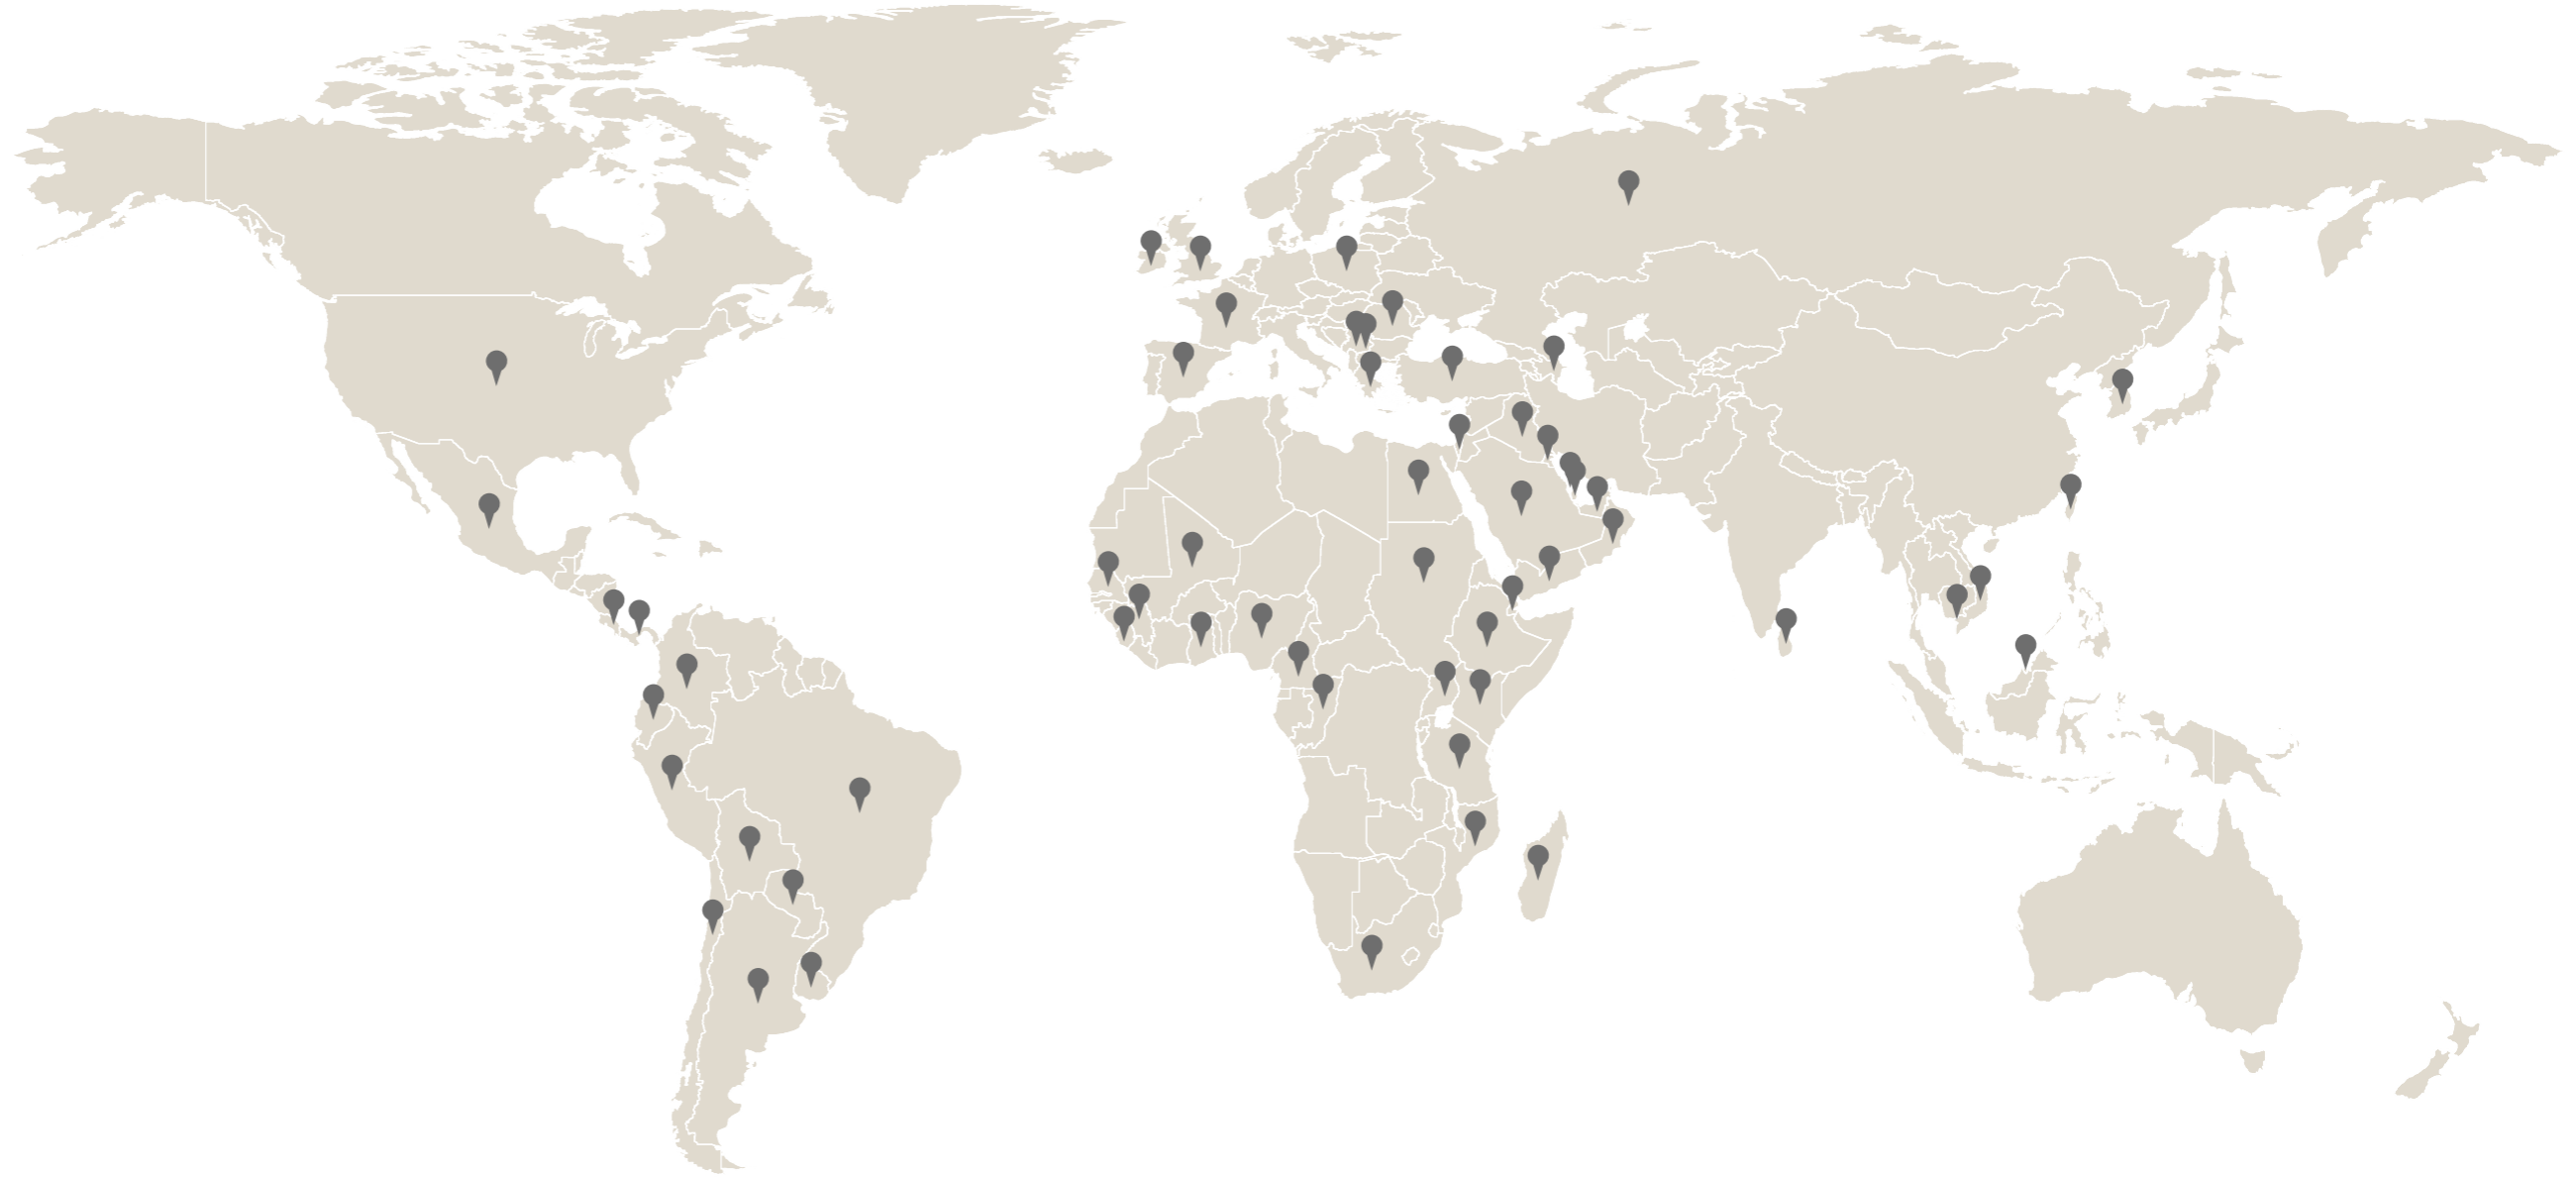

International Presence

Total Size of Export
6000+ Containers Per Year

Exclusive Varmora Showrooms

China	Taiwan
Colombia	Tanzania
Egypt	Ukraine
Ethiopia	Uae
Iraq	Korea
Kuwait	Uzbekistan
Mauritius	Lithuania
Spain	

Total size of export **6k** container per year

One of the top exporters since last **3** years

Exporting to more than **85** countries

For Overseas Inquiry :
VARMORA GRANITO LIMITED : 8-A, National Highway At Dhruva,
Tal. Wankaner, Dist. Rajkot, Gujarat, India, 363641
Contact No.: +91 97277 77791, E-mail: exports@varmora.com

Albania	Ecuador	Israel	Macedonia	Poland	Tanzania
Armenia	Ethiopia	Italy	Maldives	Portugal	Thailand
Australia	Egypt	Jamaica	Mali	Qatar	Trinidad & Tobago
Bahrain	El Salvador	Jordan	Mauritius	R. Dominicana	Tunisia
Belarus	France	Kazakhstan	Mexico	Romania	Turkey
Belgium	Georgia	Korea	Morocco	Russia	Uae
Bulgaria	Greece	Kosovo	Namibia	Senegal	Uk
Colombia	Guatemala	Kuwait	New Zealand	Serbia	Ukraine
Corinto	Honduras	Kyrgyzstan	Nicaragua	Sierra Leone	Usa
Costa Rica	Hungary	Lebanon	Oman	South Africa	Uzbekistan
Croatia	Indonesia	Liberia	Panama	Spain	Venezuela
Dominica	Iraq	Libya	Peru	Taiwan	Vietnam
Canada	Ireland	Lithuania	Philippines	Tajikistan